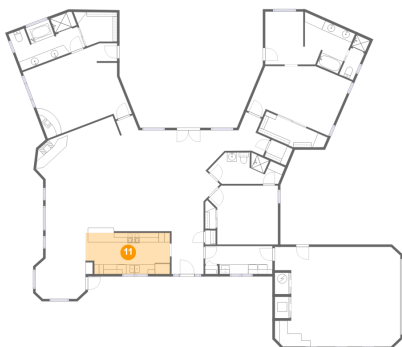

11 Floor 1 - Kitchen

Dimensions: 17'8" x 8'8"
Area: 148 sq. ft
Counted as living area: Yes

Heated: Yes
Finished: Yes
Enclosed: Yes
Contiguous: Yes
Permitted: Yes
Wet space: No
Addition: No
Conversion: No