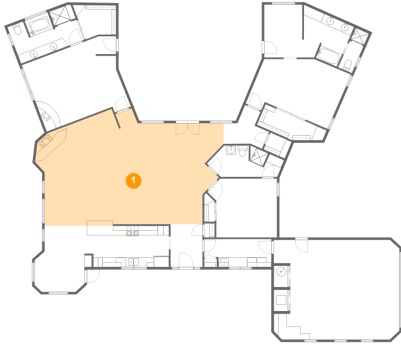

8 Camino De Rey Cir, Santa Fe, NM, US

1 Floor 1 - Living Room

Dimensions: 37'1" x 23'7"
Area: 772 sq. ft
Counted as living area: Yes

Heated: Yes
Finished: Yes
Enclosed: Yes
Contiguous: Yes
Permitted: Yes
Wet space: No
Addition: No
Conversion: No