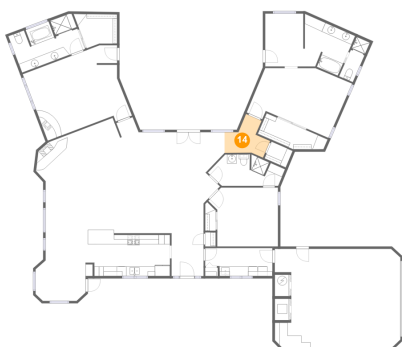

14 Floor 1 - Hall

Dimensions: 9'7" x 8'1"
Area: 50 sq. ft
Counted as living area: Yes

Heated: Yes
Finished: Yes
Enclosed: Yes
Contiguous: Yes
Permitted: Yes
Wet space: No
Addition: No
Conversion: No