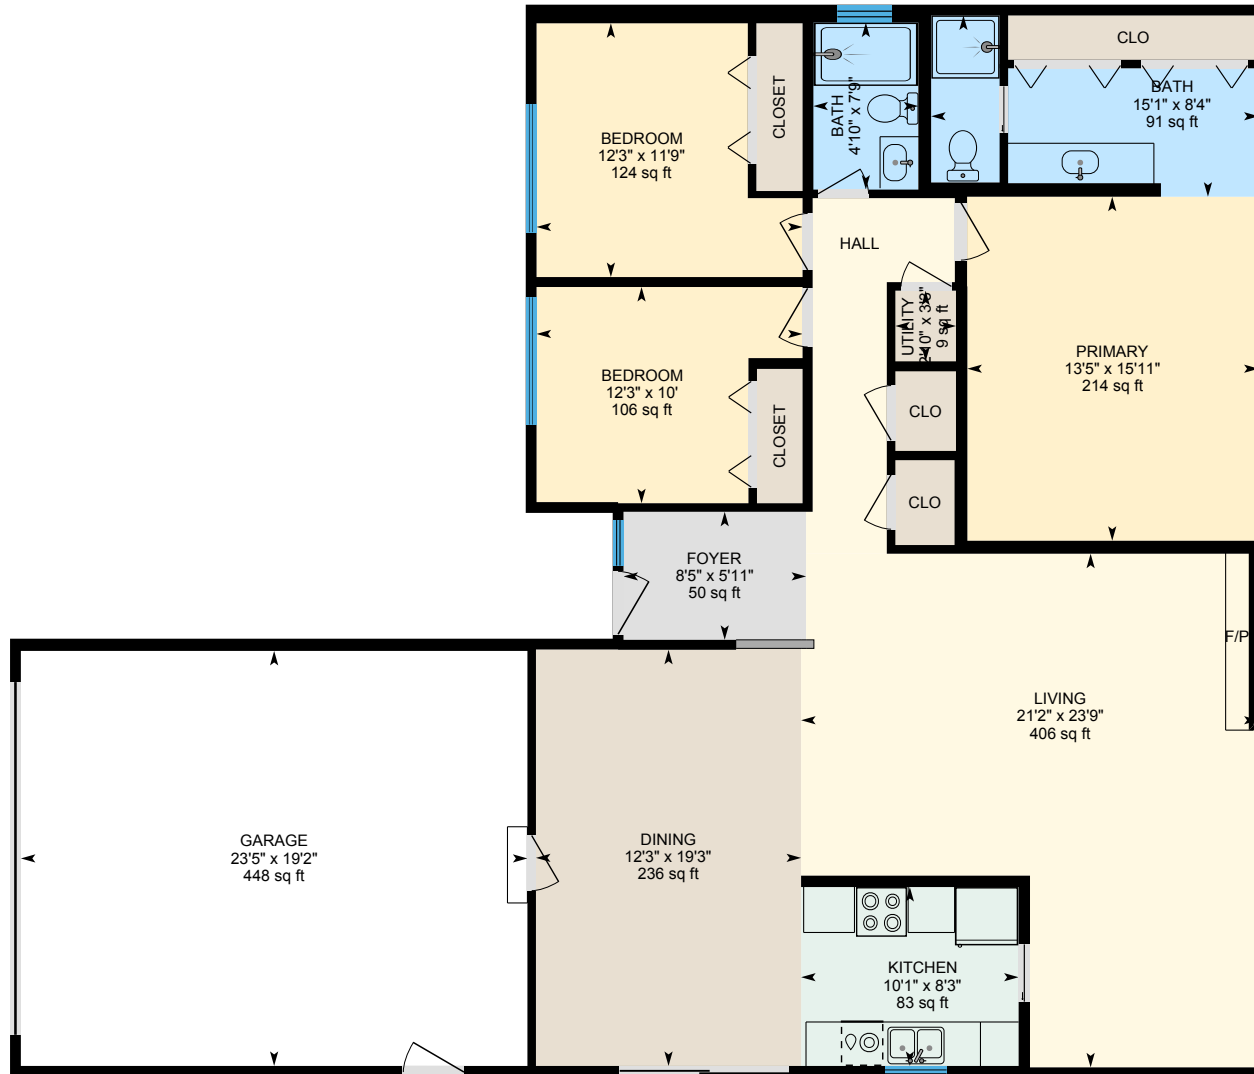

3336 Breckinridge Way, Modesto, CA

Main Floor Finished Area 1669.19 sq ft
Unfinished Area 481.88 sq ft

PREPARED: 2023/06/08