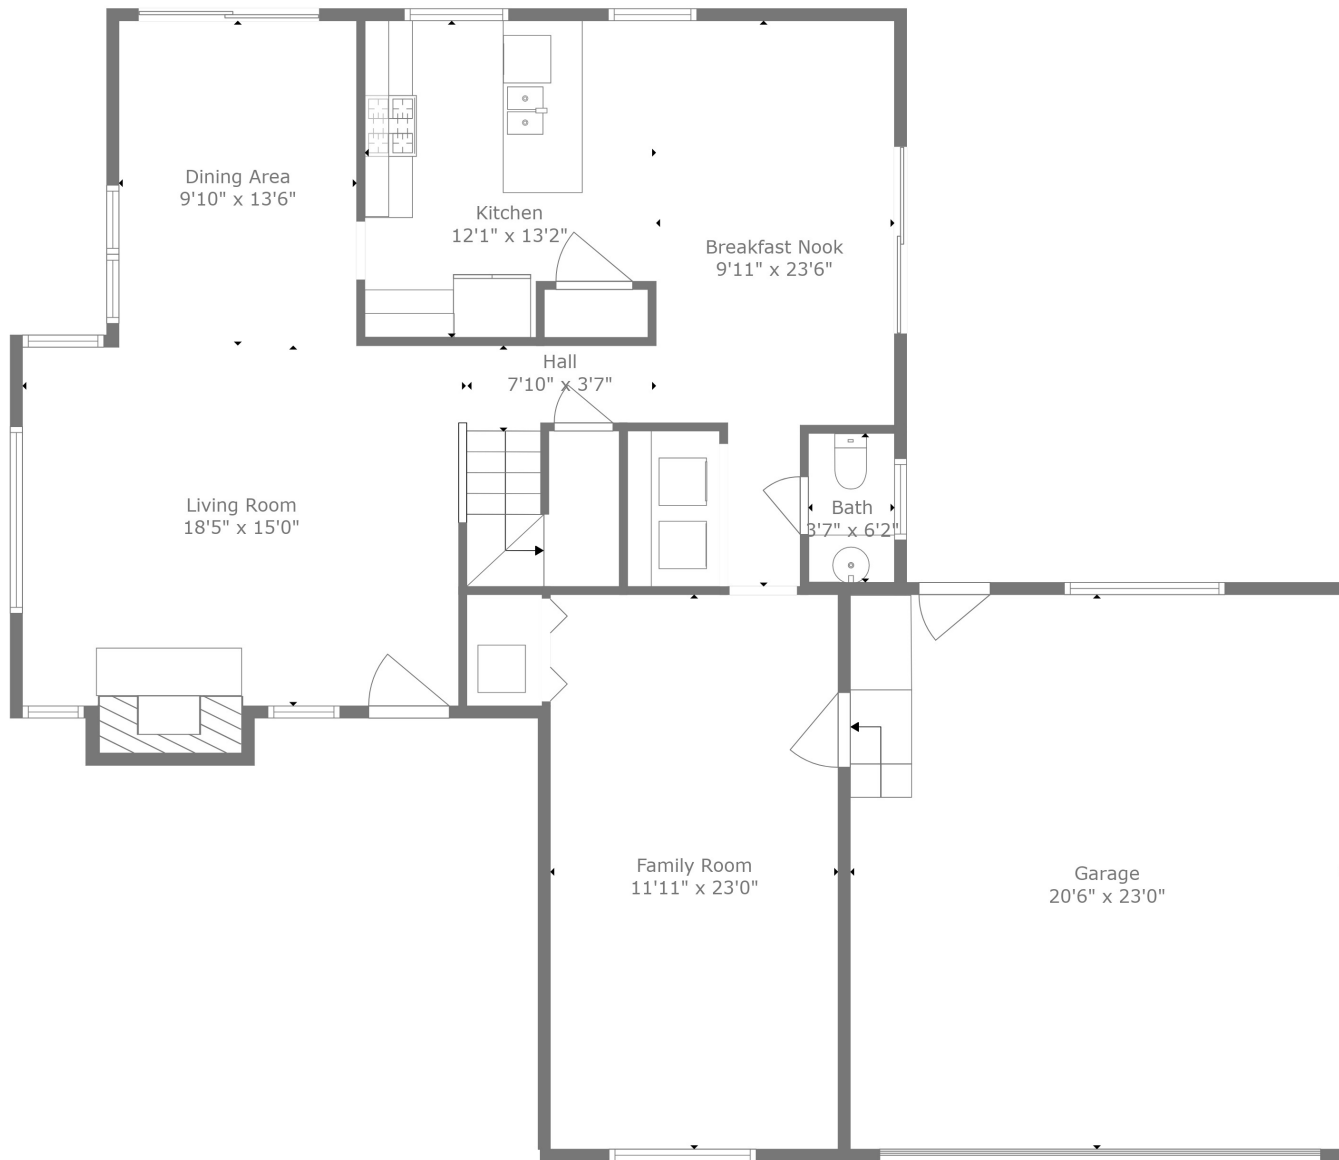

Total scanned area: 2843 sq. ft

Measurements Are Calculated By Cubicasa Technology. Deemed Highly Reliable But Not Guaranteed.

Total scanned area: 2843 sq. ft

Measurements Are Calculated By Cubicasa Technology. Deemed Highly Reliable But Not Guaranteed.

Total scanned area: 2843 sq. ft

Measurements Are Calculated By Cubicasa Technology. Deemed Highly Reliable But Not Guaranteed.