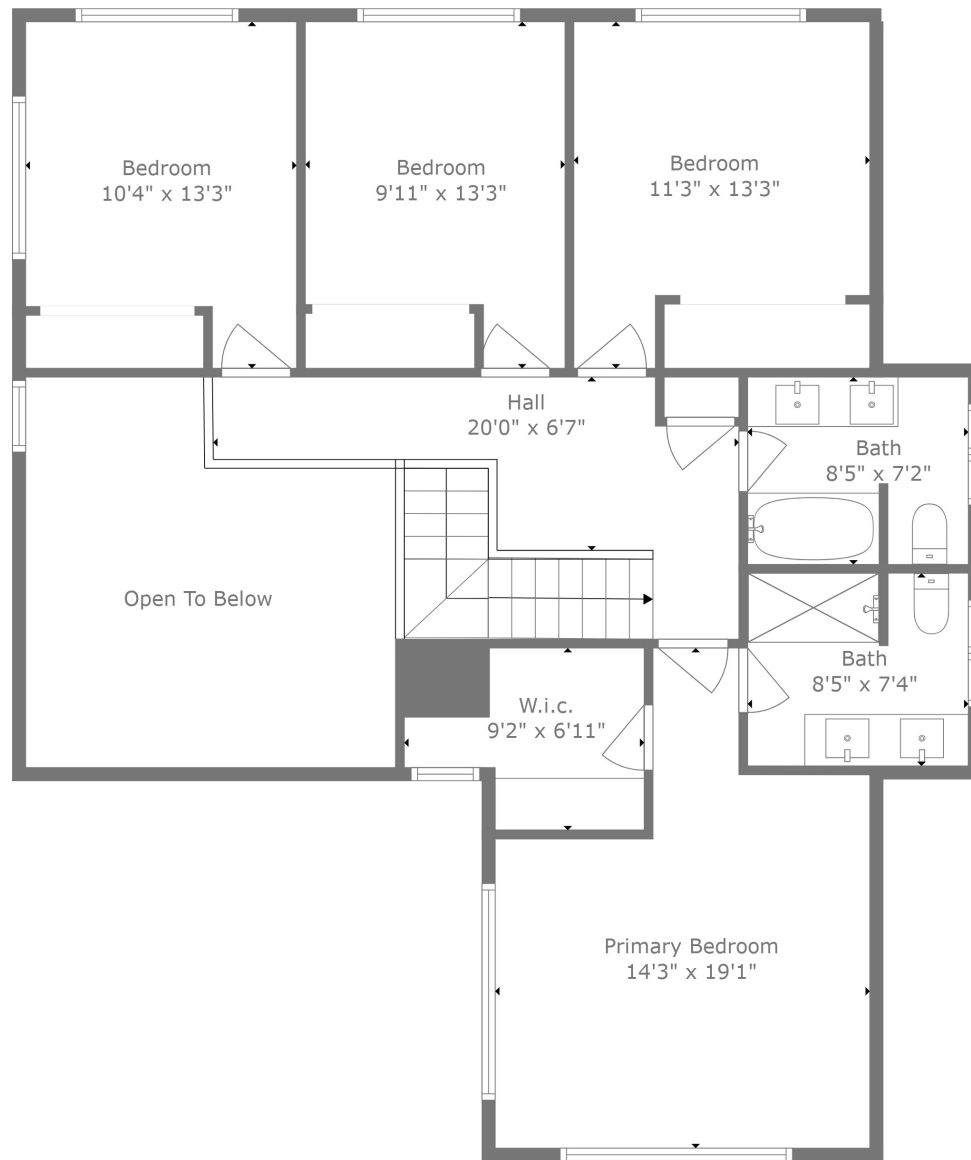

Total scanned area: 2843 sq. ft

Measurements Are Calculated By Cubicasa Technology. Deemed Highly Reliable But Not Guaranteed.

Total scanned area: 2843 sq. ft

Measurements Are Calculated By Cubicasa Technology. Deemed Highly Reliable But Not Guaranteed.

Total scanned area: 2843 sq. ft

Measurements Are Calculated By Cubicasa Technology. Deemed Highly Reliable But Not Guaranteed.