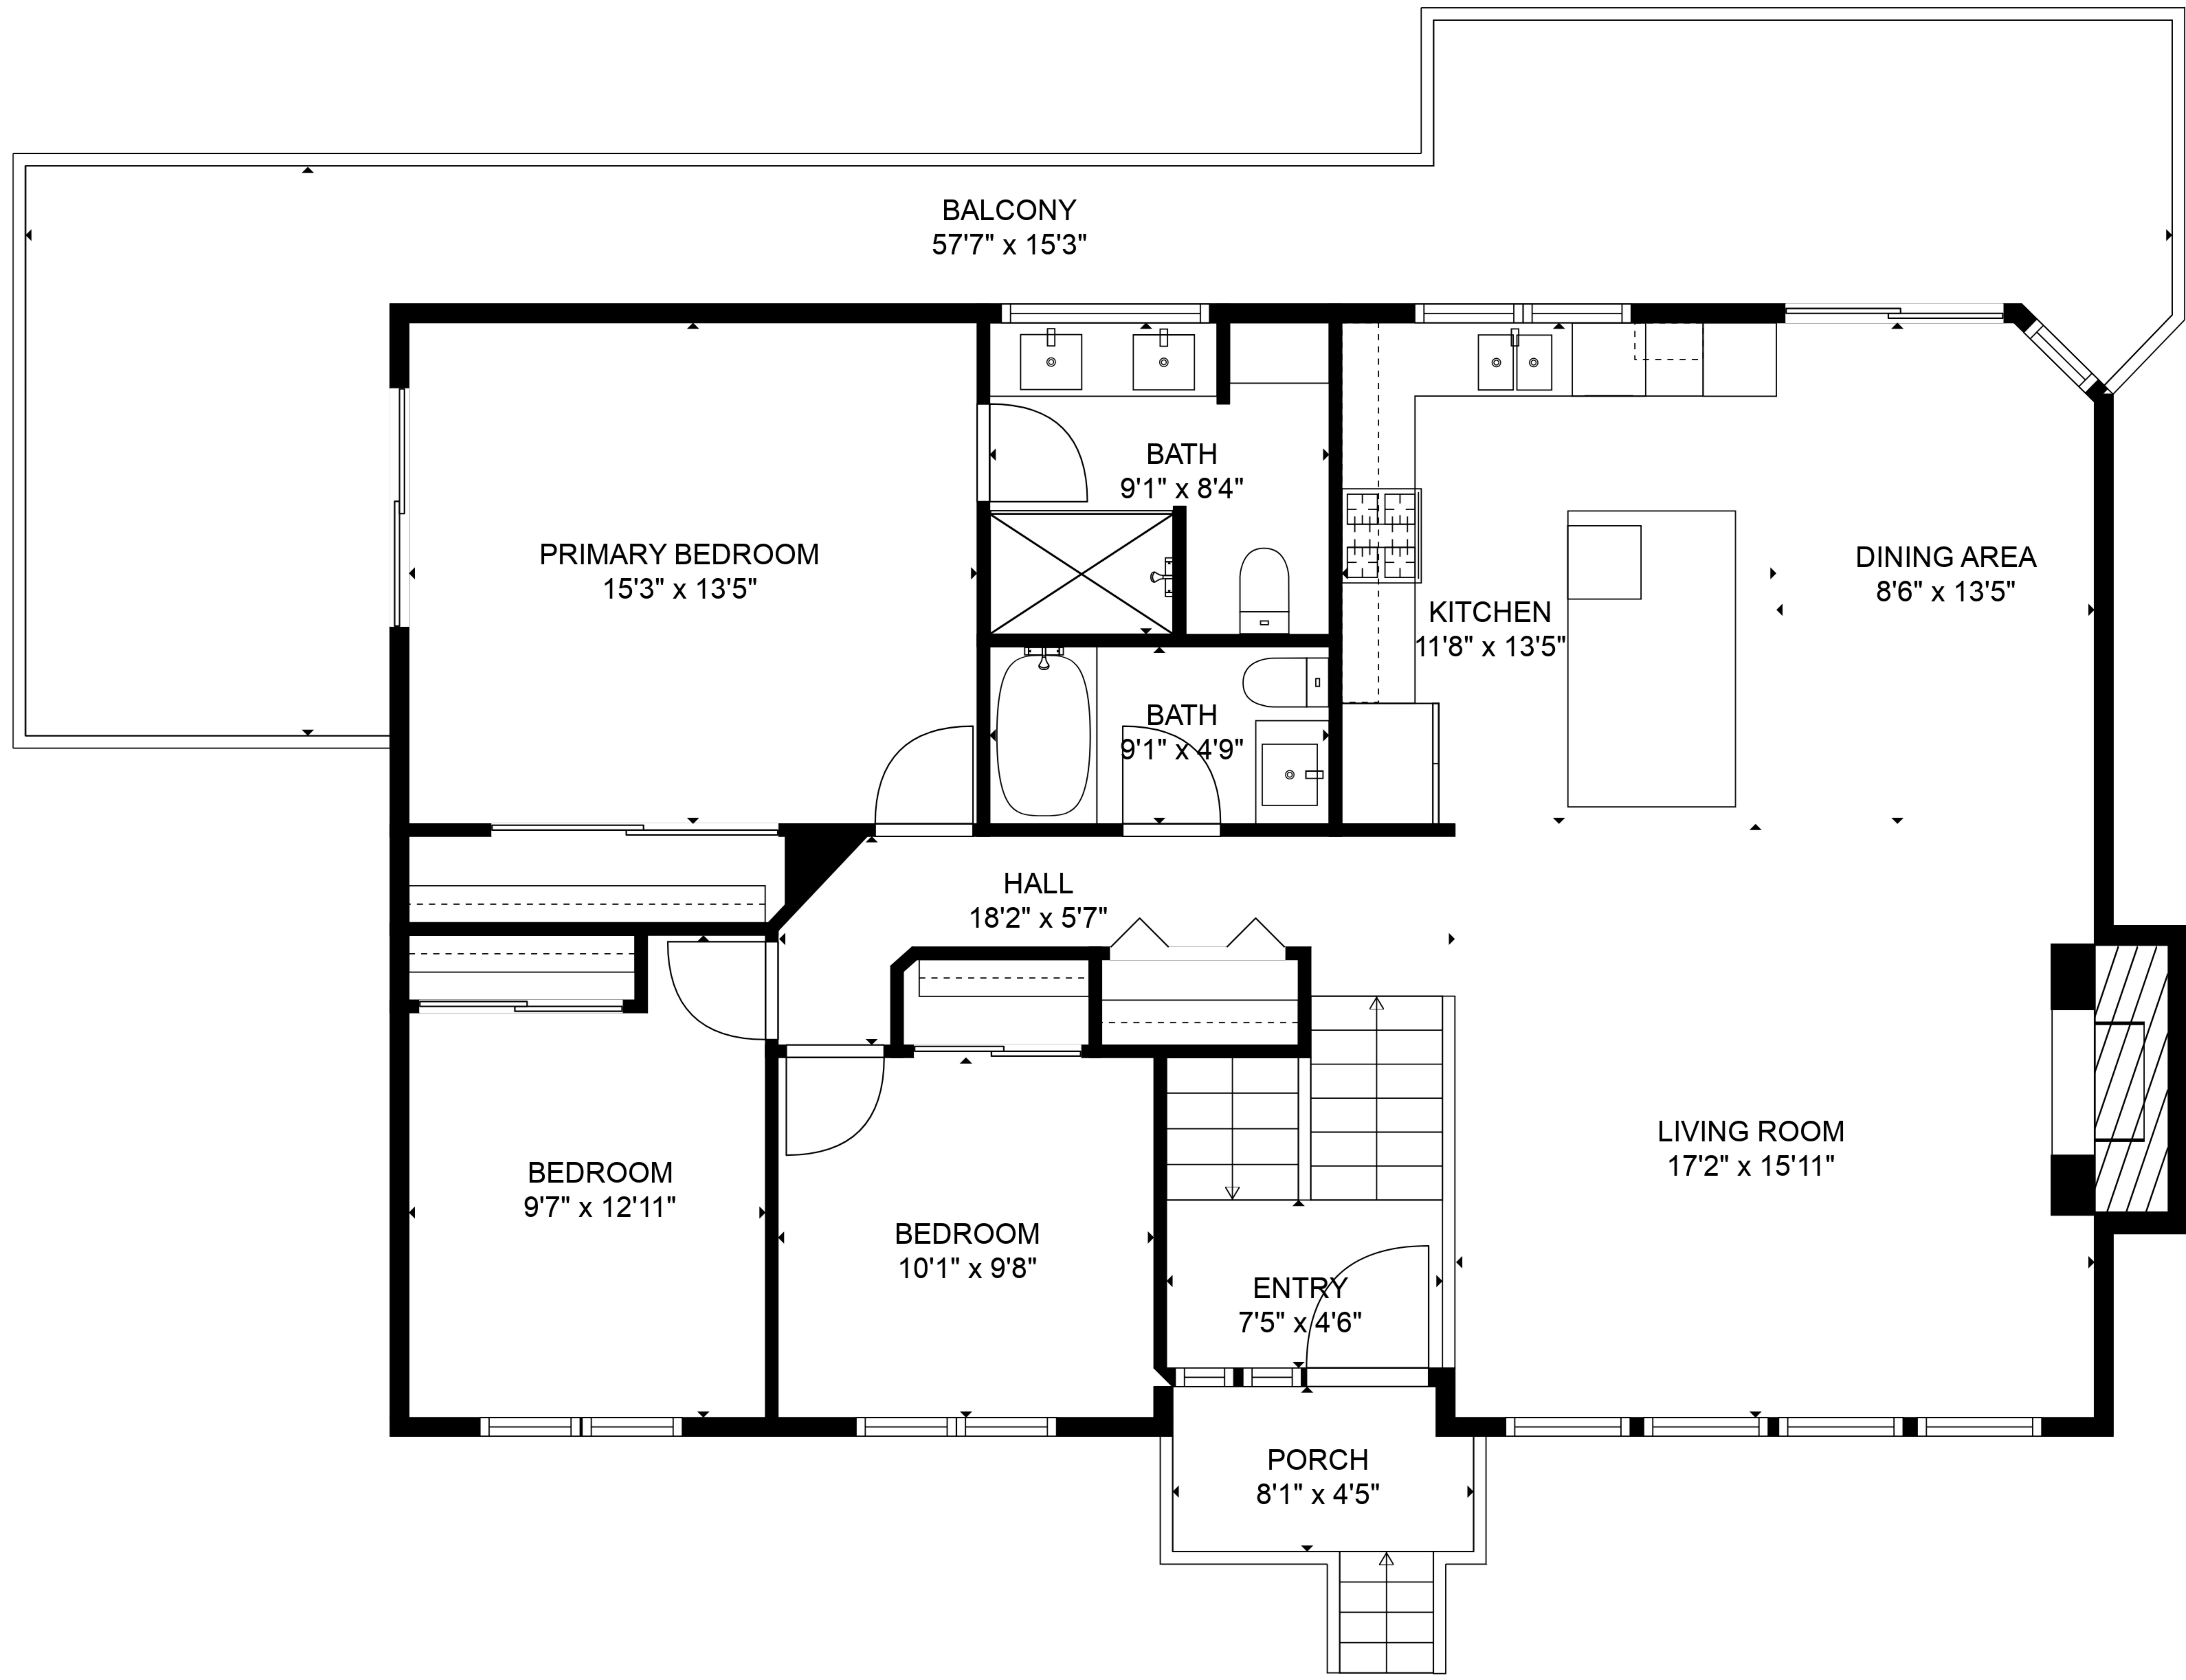

TOTAL: 1979 sq. ft
 LOWER LEVEL: 656 sq. ft, MAIN LEVEL: 1323 sq. ft
 EXCLUDED AREAS: 2-CAR GARAGE: 484 sq. ft, STORAGE: 47 sq. ft, FIREPLACE: 33 sq. ft,
 BALCONY: 410 sq. ft, PORCH: 34 sq. ft

SIZES AND DIMENSIONS ARE APPROXIMATE, ACTUAL MAY VARY.