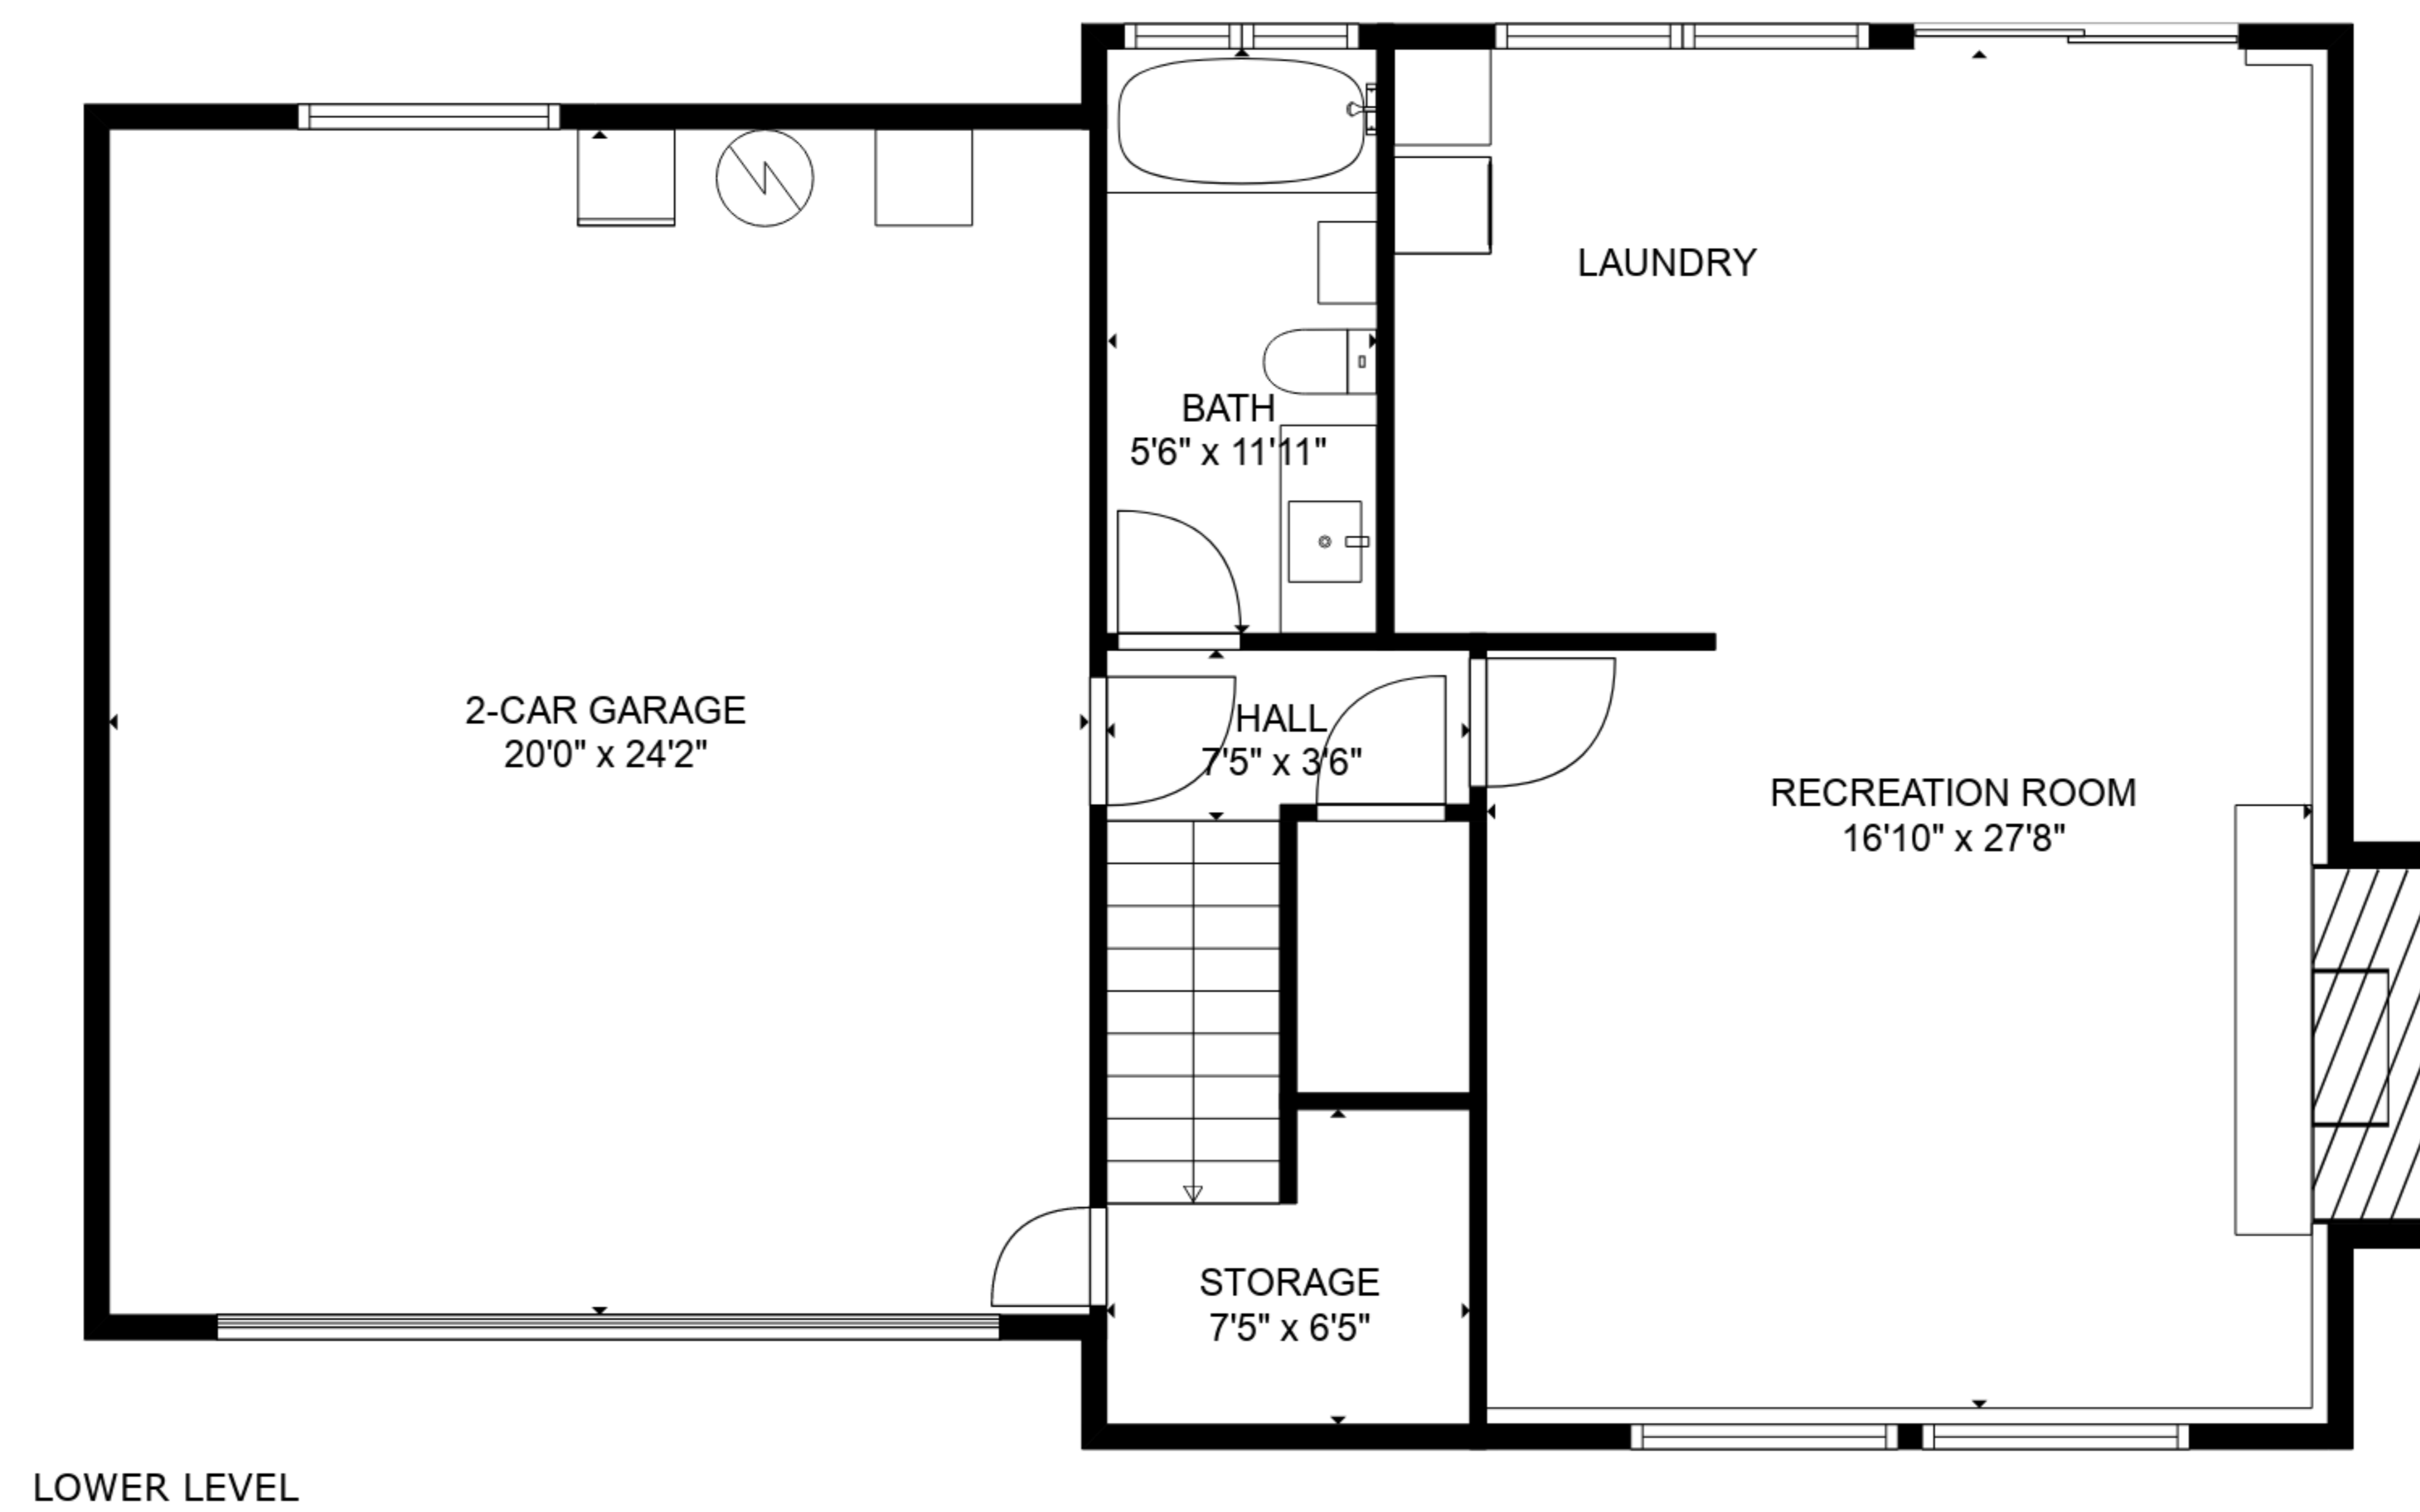

TOTAL: 1979 sq. ft
 LOWER LEVEL: 656 sq. ft, MAIN LEVEL: 1323 sq. ft
 EXCLUDED AREAS: 2-CAR GARAGE: 484 sq. ft, STORAGE: 47 sq. ft, FIREPLACE: 33 sq. ft,
 BALCONY: 410 sq. ft, PORCH: 34 sq. ft

SIZES AND DIMENSIONS ARE APPROXIMATE, ACTUAL MAY VARY.