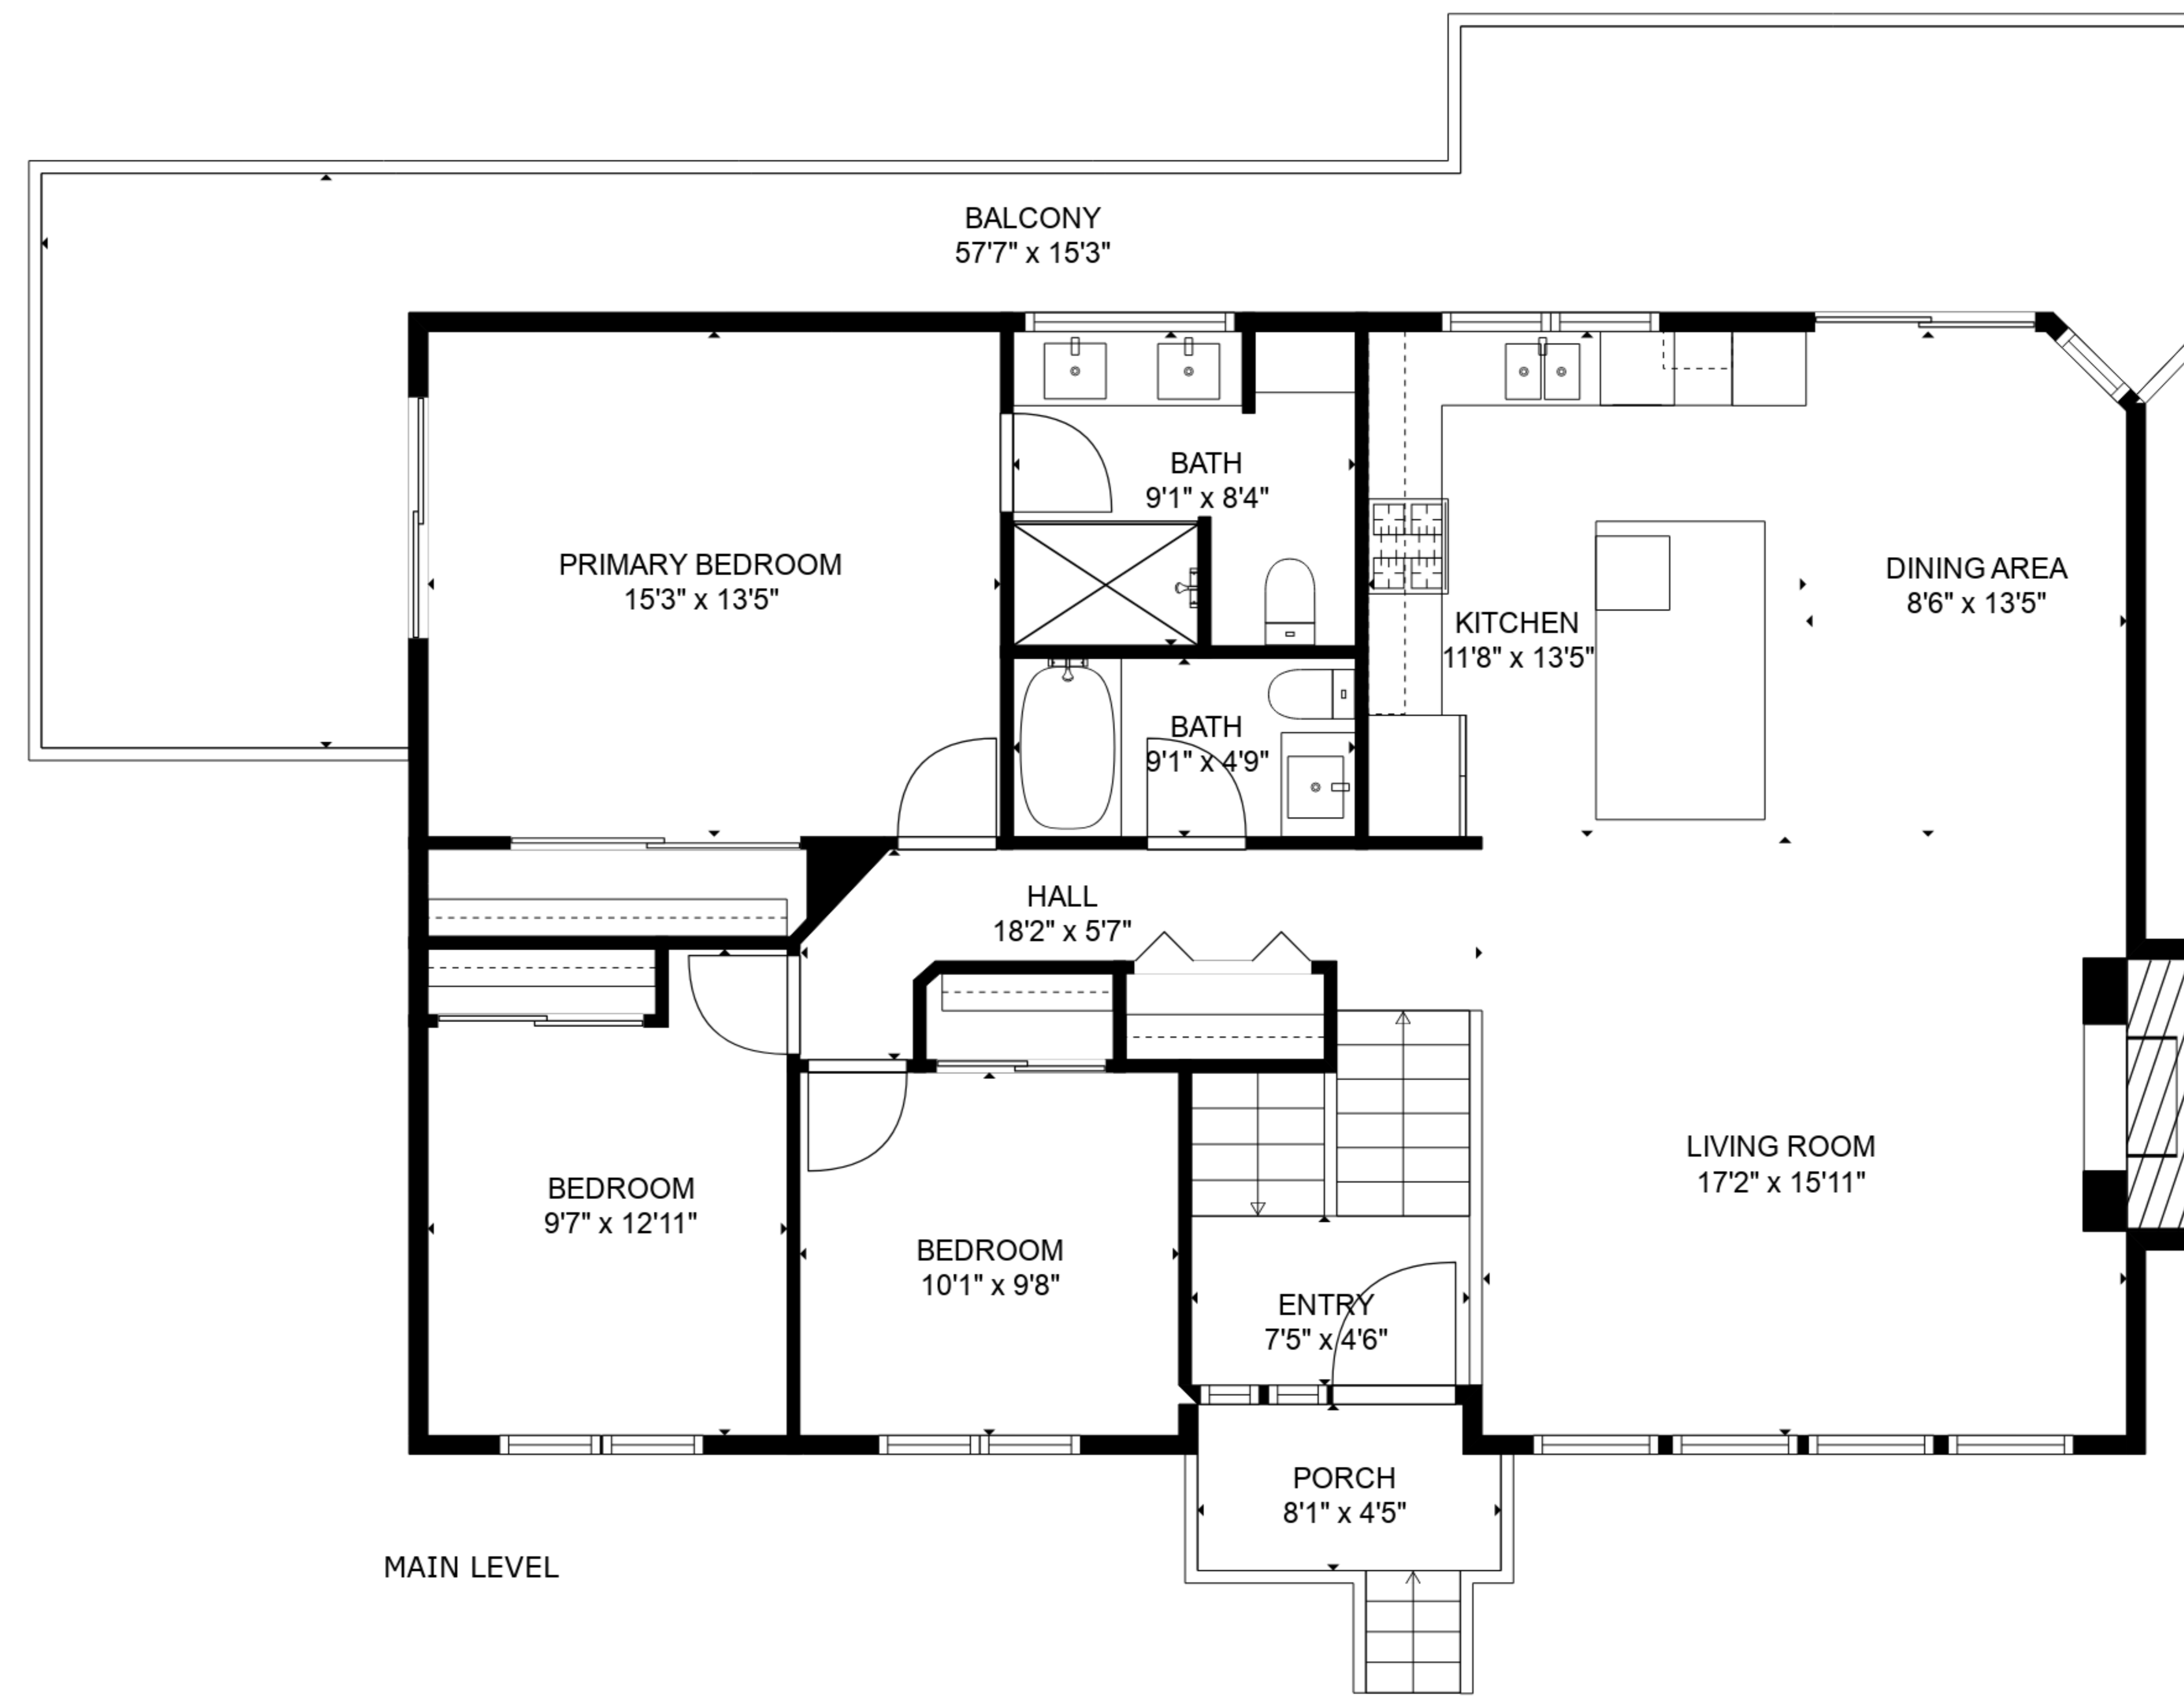

TOTAL: 1979 sq. ft
 LOWER LEVEL: 656 sq. ft, MAIN LEVEL: 1323 sq. ft
 EXCLUDED AREAS: 2-CAR GARAGE: 484 sq. ft, STORAGE: 47 sq. ft, FIREPLACE: 33 sq. ft,
 BALCONY: 410 sq. ft, PORCH: 34 sq. ft

SIZES AND DIMENSIONS ARE APPROXIMATE, ACTUAL MAY VARY.