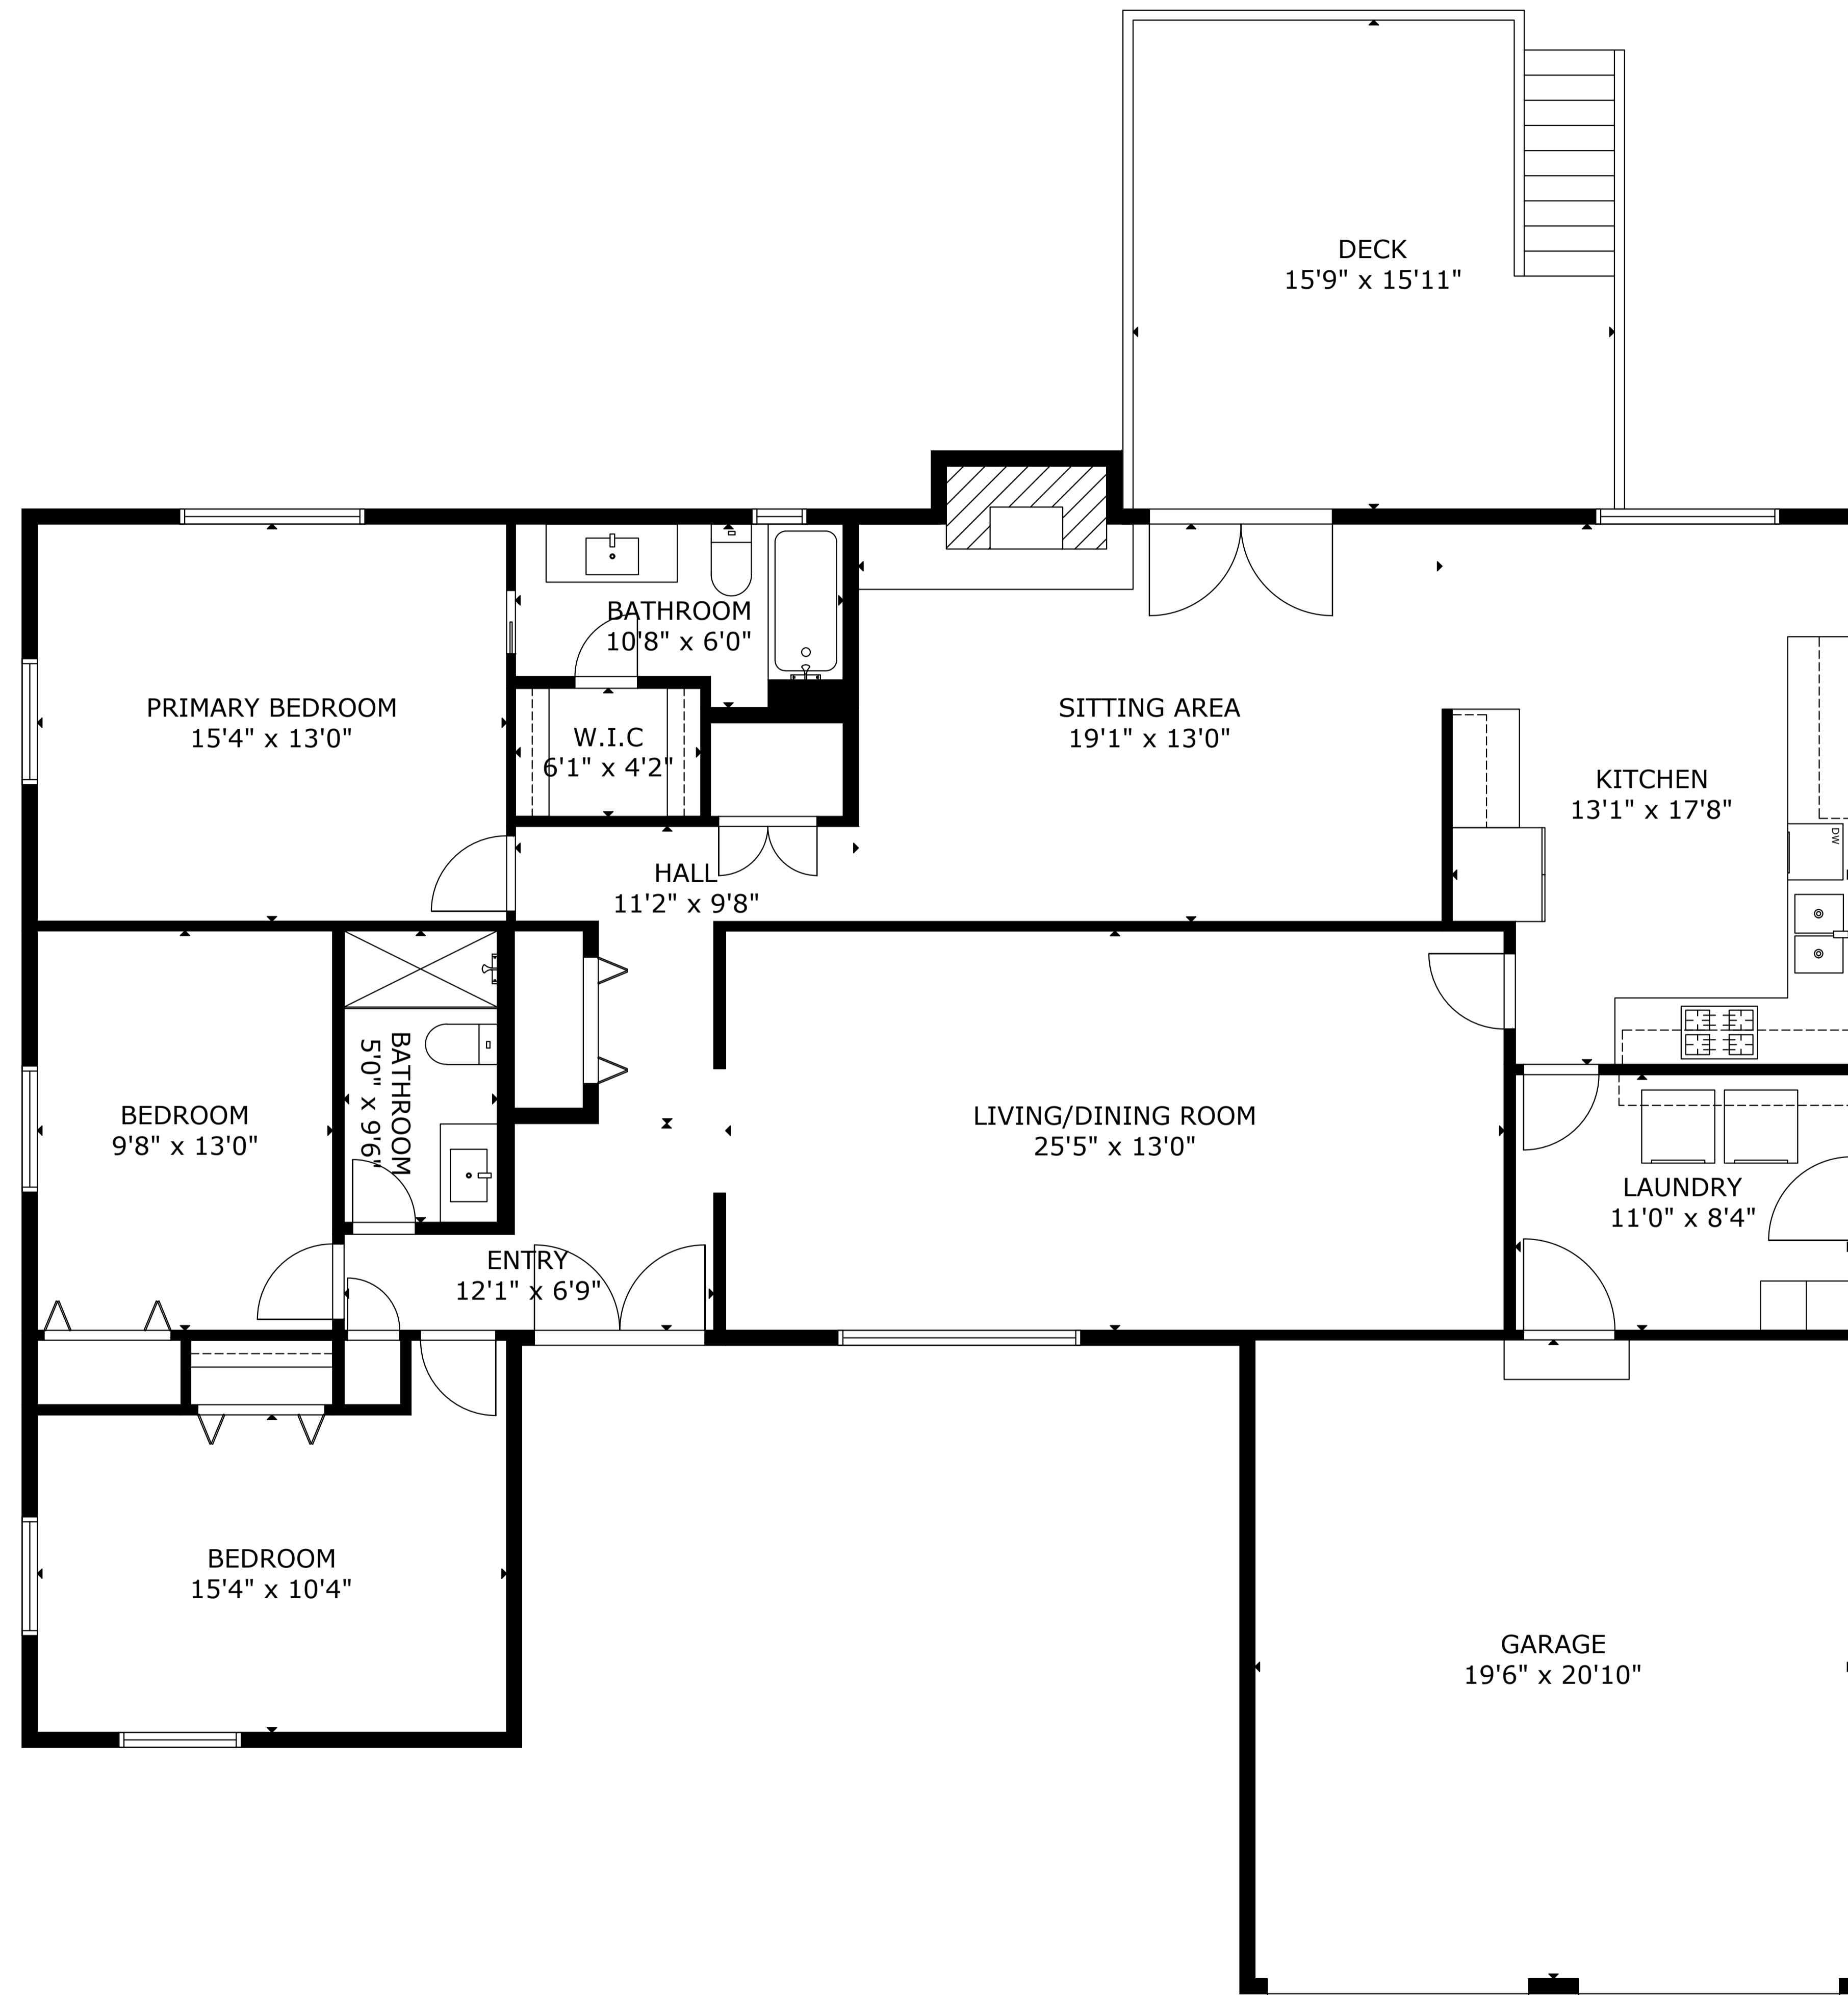

108 La Vista Drive

GROSS EXTERNAL AREA

TOTAL: 1,870 sq.ft

FLOOR 1: 1,870 sq.ft

EXCLUDED AREA: GARAGE: 406 sq.ft, DECK: 223 sq.ft

SIZE AND DIMENSIONS ARE APPROXIMATE, ACTUAL MAY VARY