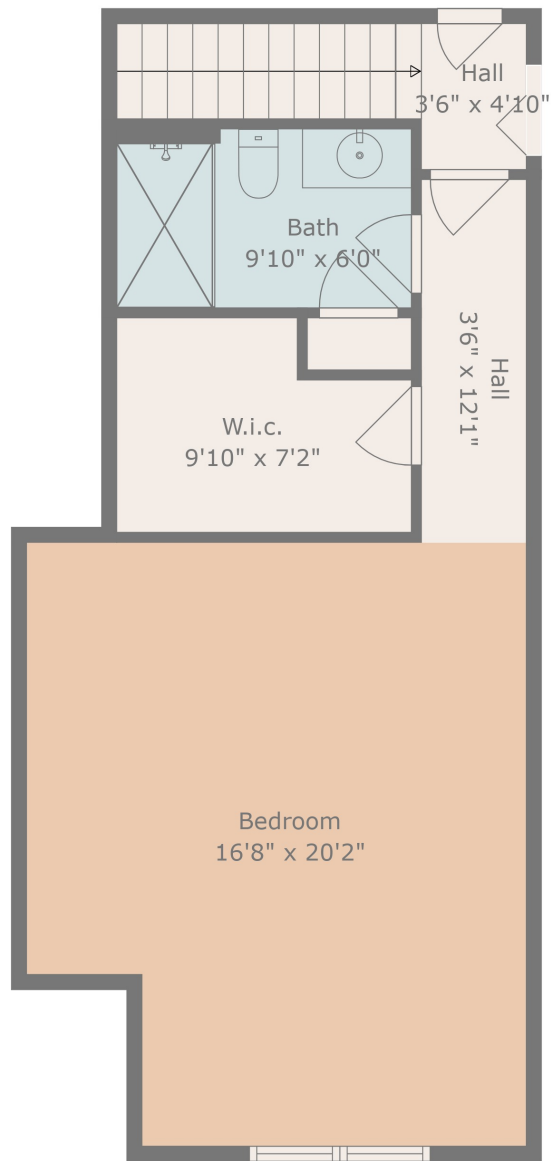

**Estimated areas**

GLA FLOOR 1: 2218 sq. ft, excluded 1792 sq. ft  
 GLA FLOOR 2: 607 sq. ft, excluded 0 sq. ft  
 Total GLA 2825 sq. ft, total scanned area 4617 sq. ft

Measurements Are Calculated By Cubicasa Technology. Deemed Highly Reliable But Not Guaranteed.

**Estimated areas**

GLA FLOOR 1: 2218 sq. ft, excluded 1792 sq. ft

GLA FLOOR 2: 607 sq. ft, excluded 0 sq. ft

Total GLA 2825 sq. ft, total scanned area 4617 sq. ft

### Estimated areas

GLA FLOOR 1: 2218 sq. ft, excluded 1792 sq. ft

GLA FLOOR 2: 607 sq. ft, excluded 0 sq. ft

Total GLA 2825 sq. ft, total scanned area 4617 sq. ft