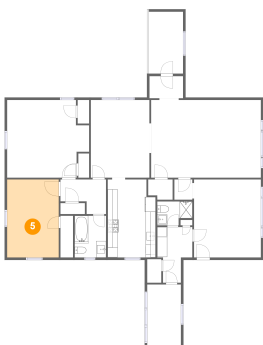

5 Floor 1 - Bedroom

Dimensions: 10'5" x 15'9"
Area: 164 sq. ft
Counted as Living Area:
Yes

Heated: Yes
Finished: Yes
Enclosed: Yes
Contiguous:
Yes
Permitted: Yes
Wet Space: No
Addition: No
Conversion: No