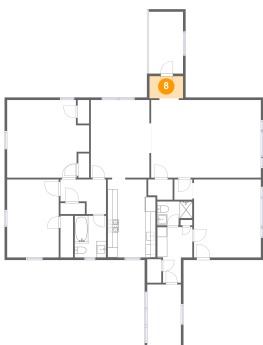

8 Floor 1 - Entry

Dimensions: 6'9" x 4'5"
Area: 30 sq. ft
Counted as Living Area:
Yes

Heated: Yes
Finished: Yes
Enclosed: Yes
Contiguous:
Yes
Permitted: Yes
Wet Space: No
Addition: No
Conversion: No