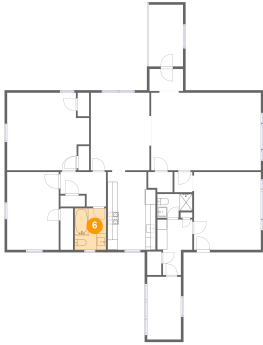

6 Floor 1 - Bath

Dimensions: 6'4" x 8'5"
Area: 53 sq. ft
Counted as Living Area:
Yes

Heated: Yes
Finished: Yes
Enclosed: Yes
Contiguous:
Yes
Permitted: Yes
Wet Space: Yes
Addition: No
Conversion: No