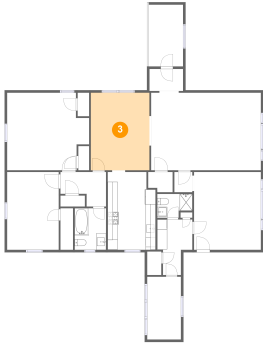

Home Data Report

**767 College Street, Shadyside, Pittsburgh,  
Allegheny County, Pennsylvania, United States,**

#	Room name	Dimensions	Area (sqft)	Counted as Living Area
12	Family Room	22'2" x 15'7"	347 sq. ft	Yes
13	Sunroom	6'10" x 12'8"	86 sq. ft	No

## 1 Floor 1 - Laundry

Dimensions: 7'1" x 11'3"  
Area: 62 sq. ft  
Counted as Living Area:  
Yes

Heated: Yes  
Finished: Yes  
Enclosed: Yes  
Contiguous:  
Yes  
Permitted: Yes  
Wet Space: No  
Addition: No  
Conversion: No

## 2 Floor 1 - Primary Bedroom

Dimensions: 16'7" x 15'7"  
Area: 233 sq. ft  
Counted as Living Area:  
Yes

Heated: Yes  
Finished: Yes  
Enclosed: Yes  
Contiguous:  
Yes  
Permitted: Yes  
Wet Space: No  
Addition: No  
Conversion: No

**3 Floor 1 - Dining Room**

Dimensions: 11'10" x 15'8"  
Area: 185 sq. ft  
Counted as Living Area:  
Yes

Heated: Yes  
Finished: Yes  
Enclosed: Yes  
Contiguous:  
Yes  
Permitted: Yes  
Wet Space: No  
Addition: No  
Conversion: No