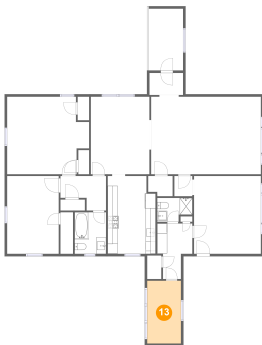

**12 Floor 1 - Family Room**

---

Dimensions: 22'2" x 15'7"  
Area: 347 sq. ft  
Counted as Living Area:  
Yes

Heated: Yes  
Finished: Yes  
Enclosed: Yes  
Contiguous:  
Yes  
Permitted: Yes  
Wet Space: No  
Addition: No  
Conversion: No

**13 Floor 1 - Sunroom**

---

Dimensions: 6'10" x 12'8"  
Area: 86 sq. ft  
Counted as Living Area: No

Heated: Yes  
Finished: No  
Enclosed: Yes  
Contiguous: Yes  
Permitted: Yes  
Wet Space: No  
Addition: No  
Conversion: No