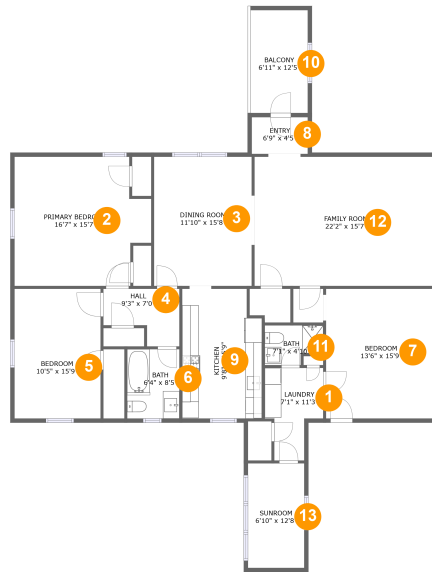

## Room Dimensions

Floor 1

Total sqft: 1973

Living area: 1784

#	Room name	Dimensions	Area (sqft)	Counted as Living Area
1	Laundry	7'1" x 11'3"	62 sq. ft	Yes
2	Primary Bedroom	16'7" x 15'7"	233 sq. ft	Yes
3	Dining Room	11'10" x 15'8"	185 sq. ft	Yes
4	Hall	9'3" x 7'0"	51 sq. ft	Yes
5	Bedroom	10'5" x 15'9"	164 sq. ft	Yes
6	Bath	6'4" x 8'5"	53 sq. ft	Yes
7	Bedroom	13'6" x 15'9"	212 sq. ft	Yes
8	Entry	6'9" x 4'5"	30 sq. ft	Yes
9	Kitchen	9'8" x 15'9"	145 sq. ft	Yes
10	Balcony	6'11" x 12'5"	86 sq. ft	No
11	Bath	7'1" x 4'10"	34 sq. ft	Yes

Home Data Report

**767 College Street, Shadyside, Pittsburgh,  
Allegheny County, Pennsylvania, United States,**

#	Room name	Dimensions	Area (sqft)	Counted as Living Area
12	Family Room	22'2" x 15'7"	347 sq. ft	Yes
13	Sunroom	6'10" x 12'8"	86 sq. ft	No

## 1 Floor 1 - Laundry

Dimensions: 7'1" x 11'3"  
Area: 62 sq. ft  
Counted as Living Area:  
Yes

Heated: Yes  
Finished: Yes  
Enclosed: Yes  
Contiguous:  
Yes  
Permitted: Yes  
Wet Space: No  
Addition: No  
Conversion: No

**3 Floor 1 - Dining Room**

Dimensions: 11'10" x 15'8"  
Area: 185 sq. ft  
Counted as Living Area:  
Yes

Heated: Yes  
Finished: Yes  
Enclosed: Yes  
Contiguous:  
Yes  
Permitted: Yes  
Wet Space: No  
Addition: No  
Conversion: No