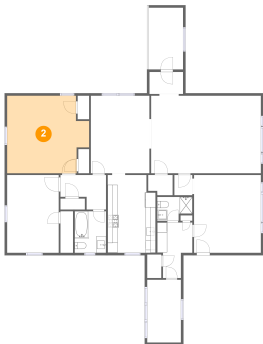

2 Floor 1 - Primary Bedroom

Dimensions: 16'7" x 15'7"
Area: 233 sq. ft
Counted as Living Area:
Yes

Heated: Yes
Finished: Yes
Enclosed: Yes
Contiguous:
Yes
Permitted: Yes
Wet Space: No
Addition: No
Conversion: No