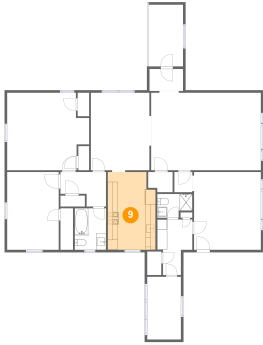

9 Floor 1 - Kitchen

Dimensions: 9'8" x 15'9"
Area: 145 sq. ft
Counted as Living Area:
Yes

Heated: Yes
Finished: Yes
Enclosed: Yes
Contiguous:
Yes
Permitted: Yes
Wet Space: No
Addition: No
Conversion: No