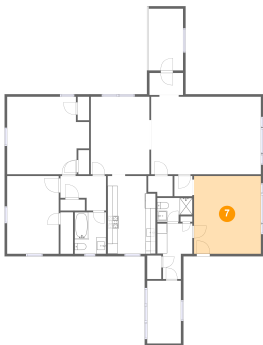

7 Floor 1 - Bedroom

Dimensions: 13'6" x 15'9"
Area: 212 sq. ft
Counted as Living Area:
Yes

Heated: Yes
Finished: Yes
Enclosed: Yes
Contiguous:
Yes
Permitted: Yes
Wet Space: No
Addition: No
Conversion: No