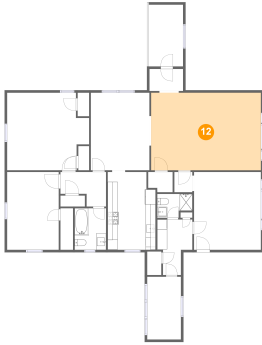

12 Floor 1 - Family Room

Dimensions: 22'2" x 15'7"
Area: 347 sq. ft
Counted as Living Area:
Yes

Heated: Yes
Finished: Yes
Enclosed: Yes
Contiguous:
Yes
Permitted: Yes
Wet Space: No
Addition: No
Conversion: No