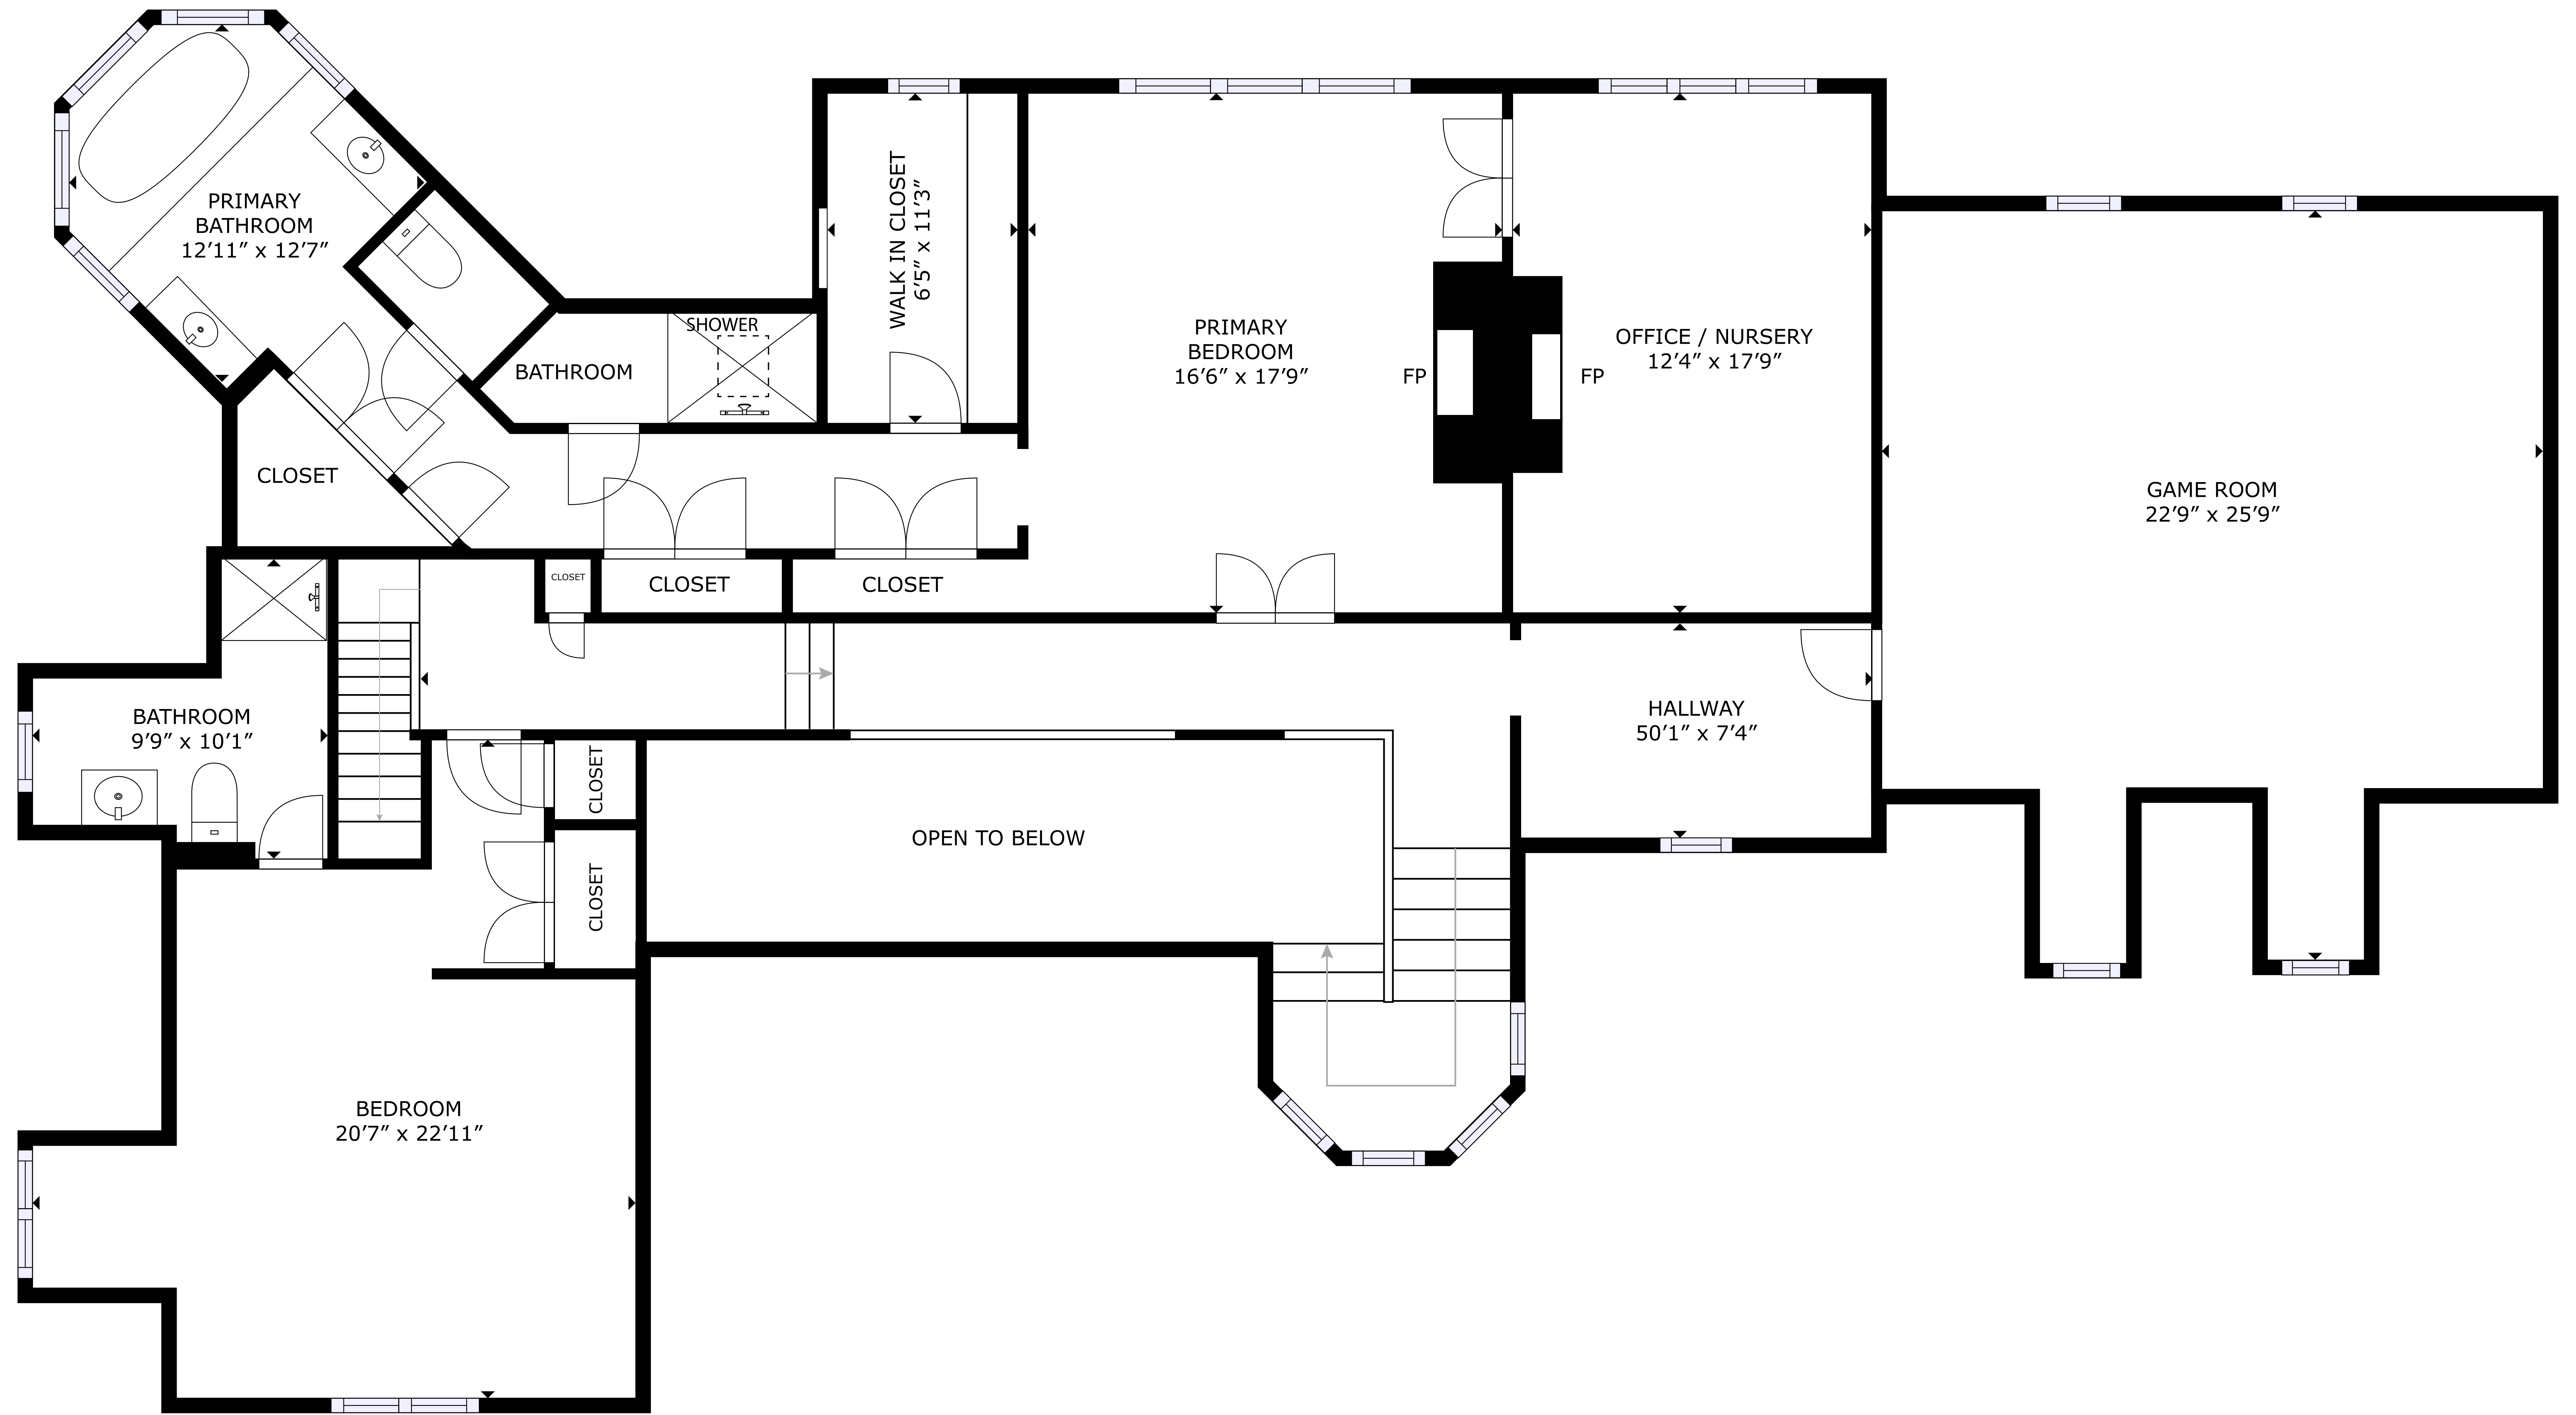

FLOOR 2

FLOOR 1

GROSS INTERNAL AREA
 FLOOR 1: 2,326 sq. ft, FLOOR 2: 2,196 sq. ft
 TOTAL: 4,522 sq. ft
 SIZES AND DIMENSIONS ARE APPROXIMATE, ACTUAL MAY VARY.

FLOOR 1

GROSS INTERNAL AREA
 FLOOR 1: 2,326 sq. ft, FLOOR 2: 2,196 sq. ft
 TOTAL: 4,522 sq. ft
 SIZES AND DIMENSIONS ARE APPROXIMATE, ACTUAL MAY VARY.

FLOOR 2

GROSS INTERNAL AREA
 FLOOR 1: 2,326 sq. ft, FLOOR 2: 2,196 sq. ft
 TOTAL: 4,522 sq. ft
 SIZES AND DIMENSIONS ARE APPROXIMATE, ACTUAL MAY VARY.