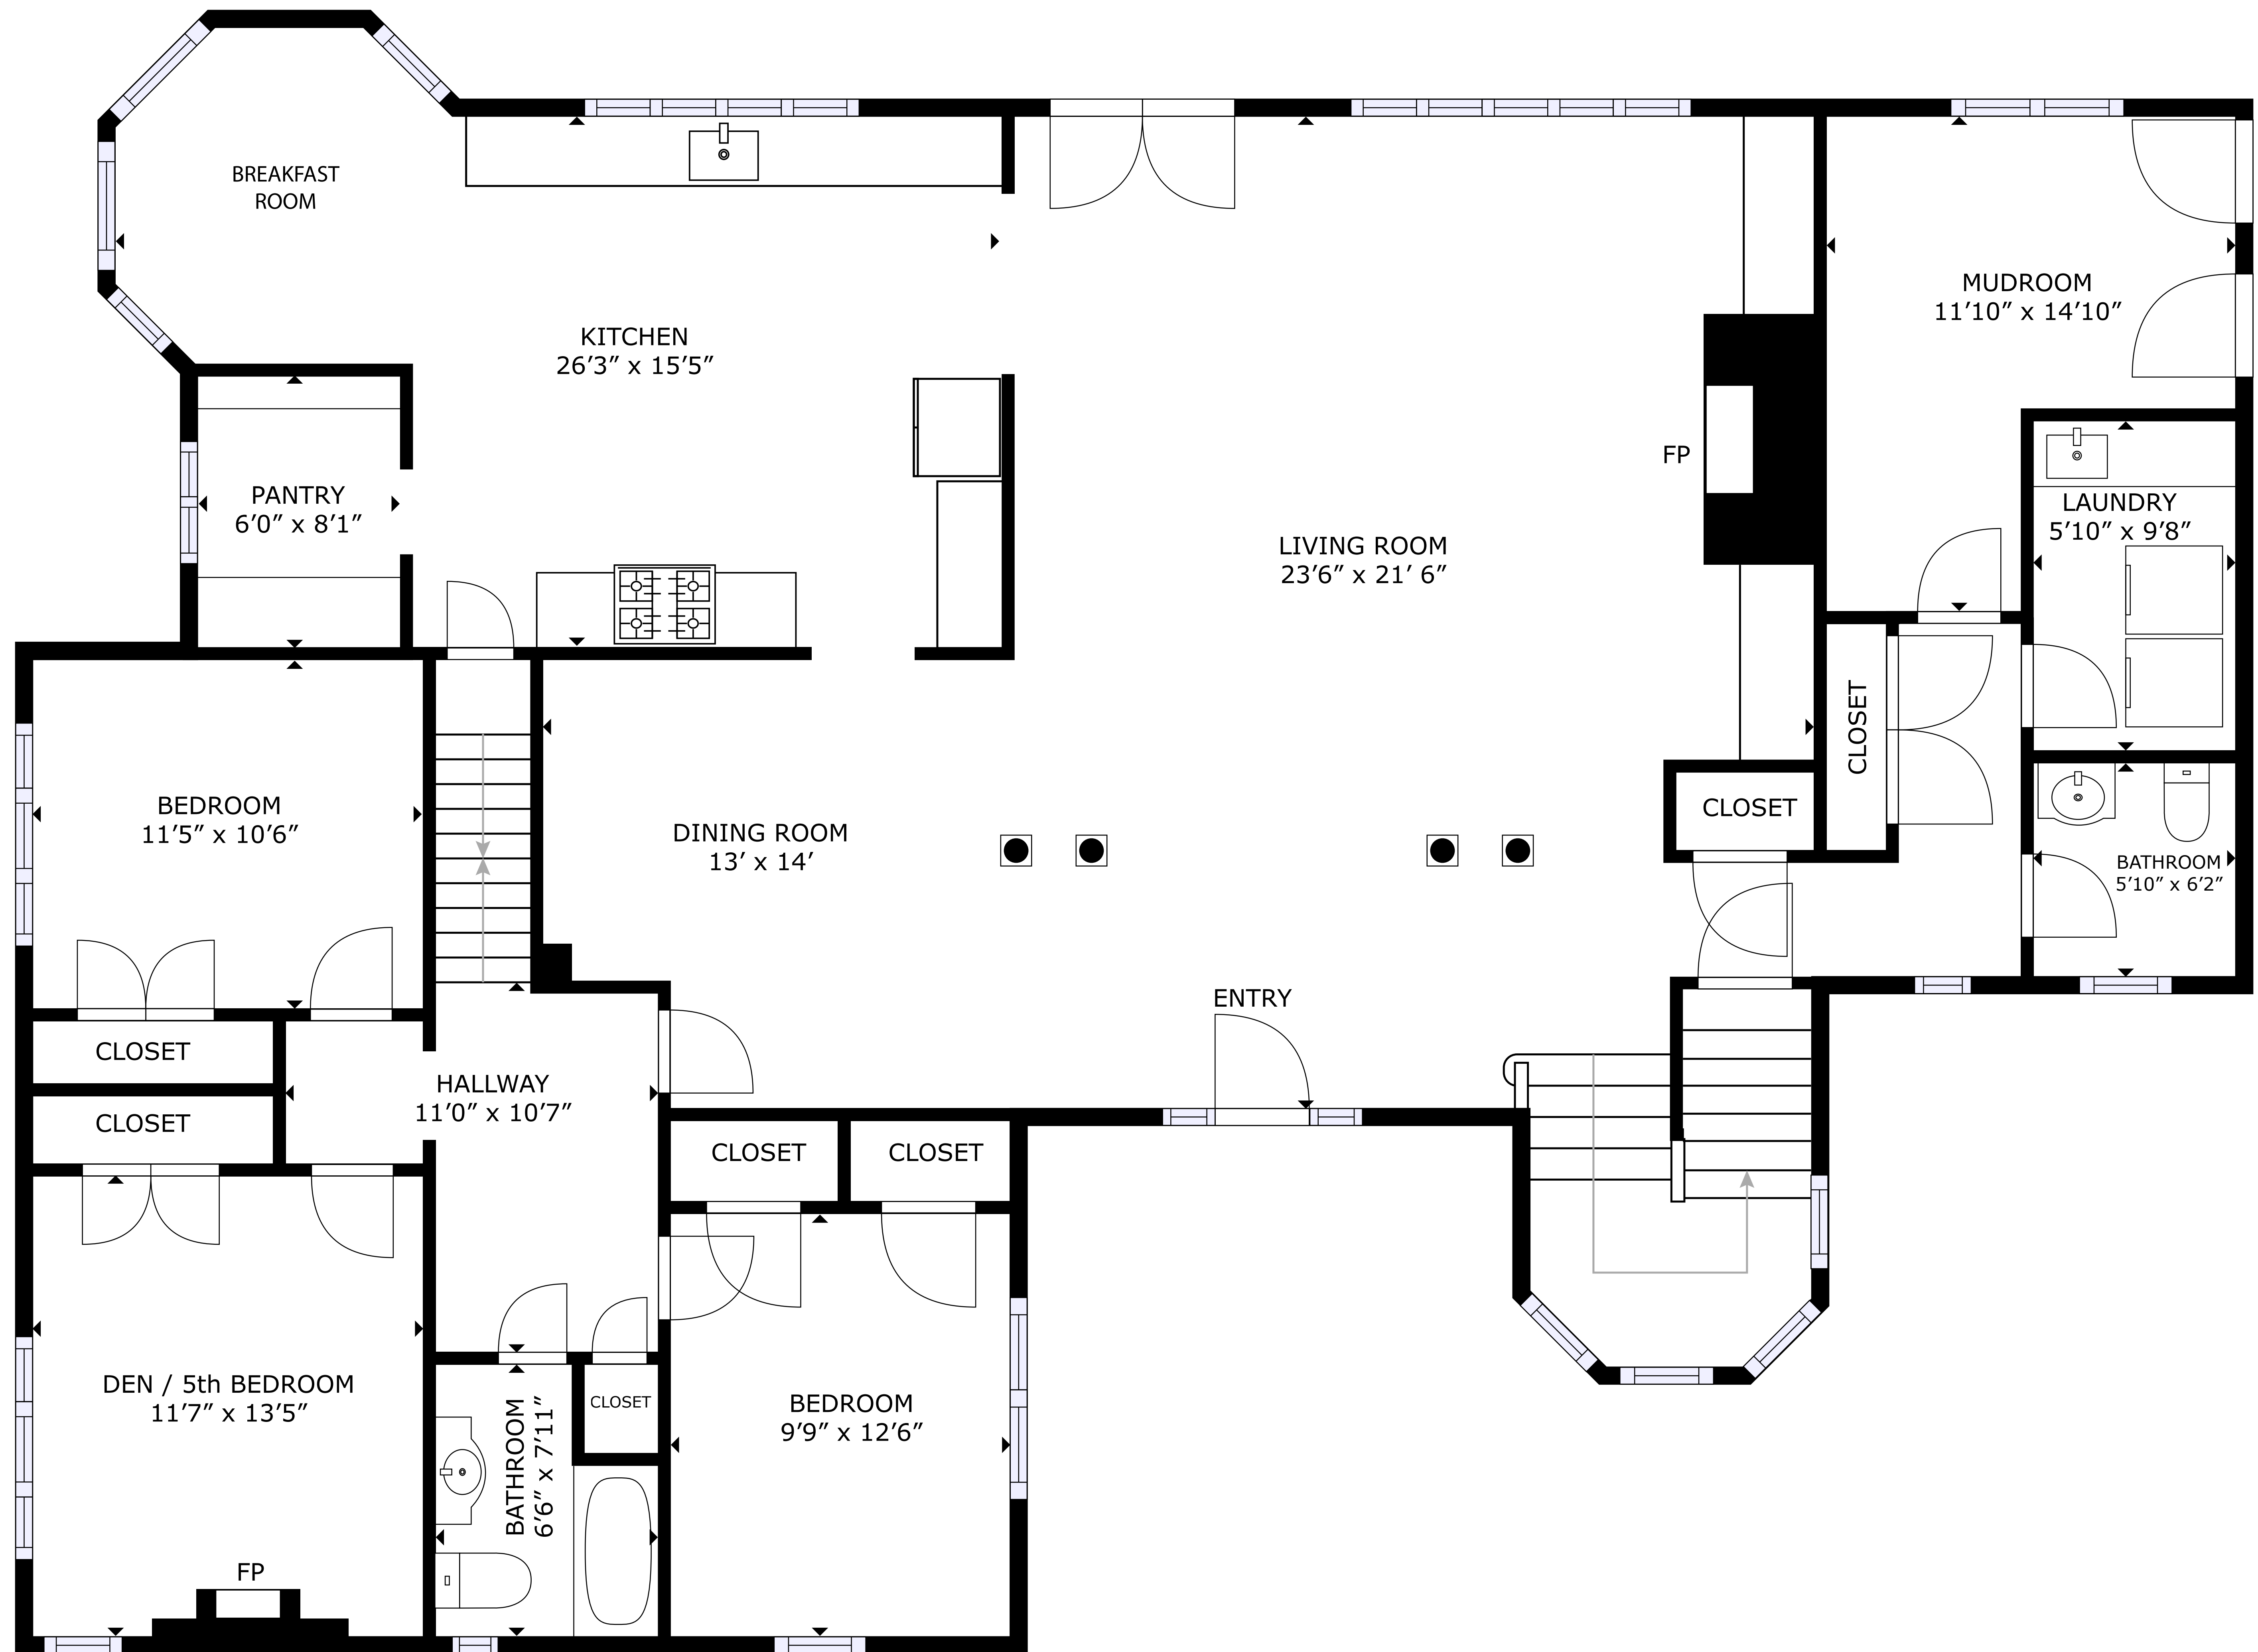

FLOOR 2

FLOOR 1

GROSS INTERNAL AREA
 FLOOR 1: 2,326 sq. ft, FLOOR 2: 2,196 sq. ft
 TOTAL: 4,522 sq. ft
 SIZES AND DIMENSIONS ARE APPROXIMATE, ACTUAL MAY VARY.

FLOOR 1

GROSS INTERNAL AREA
 FLOOR 1: 2,326 sq. ft, FLOOR 2: 2,196 sq. ft
 TOTAL: 4,522 sq. ft
 SIZES AND DIMENSIONS ARE APPROXIMATE, ACTUAL MAY VARY.

FLOOR 2

GROSS INTERNAL AREA
 FLOOR 1: 2,326 sq. ft, FLOOR 2: 2,196 sq. ft
 TOTAL: 4,522 sq. ft
 SIZES AND DIMENSIONS ARE APPROXIMATE, ACTUAL MAY VARY.