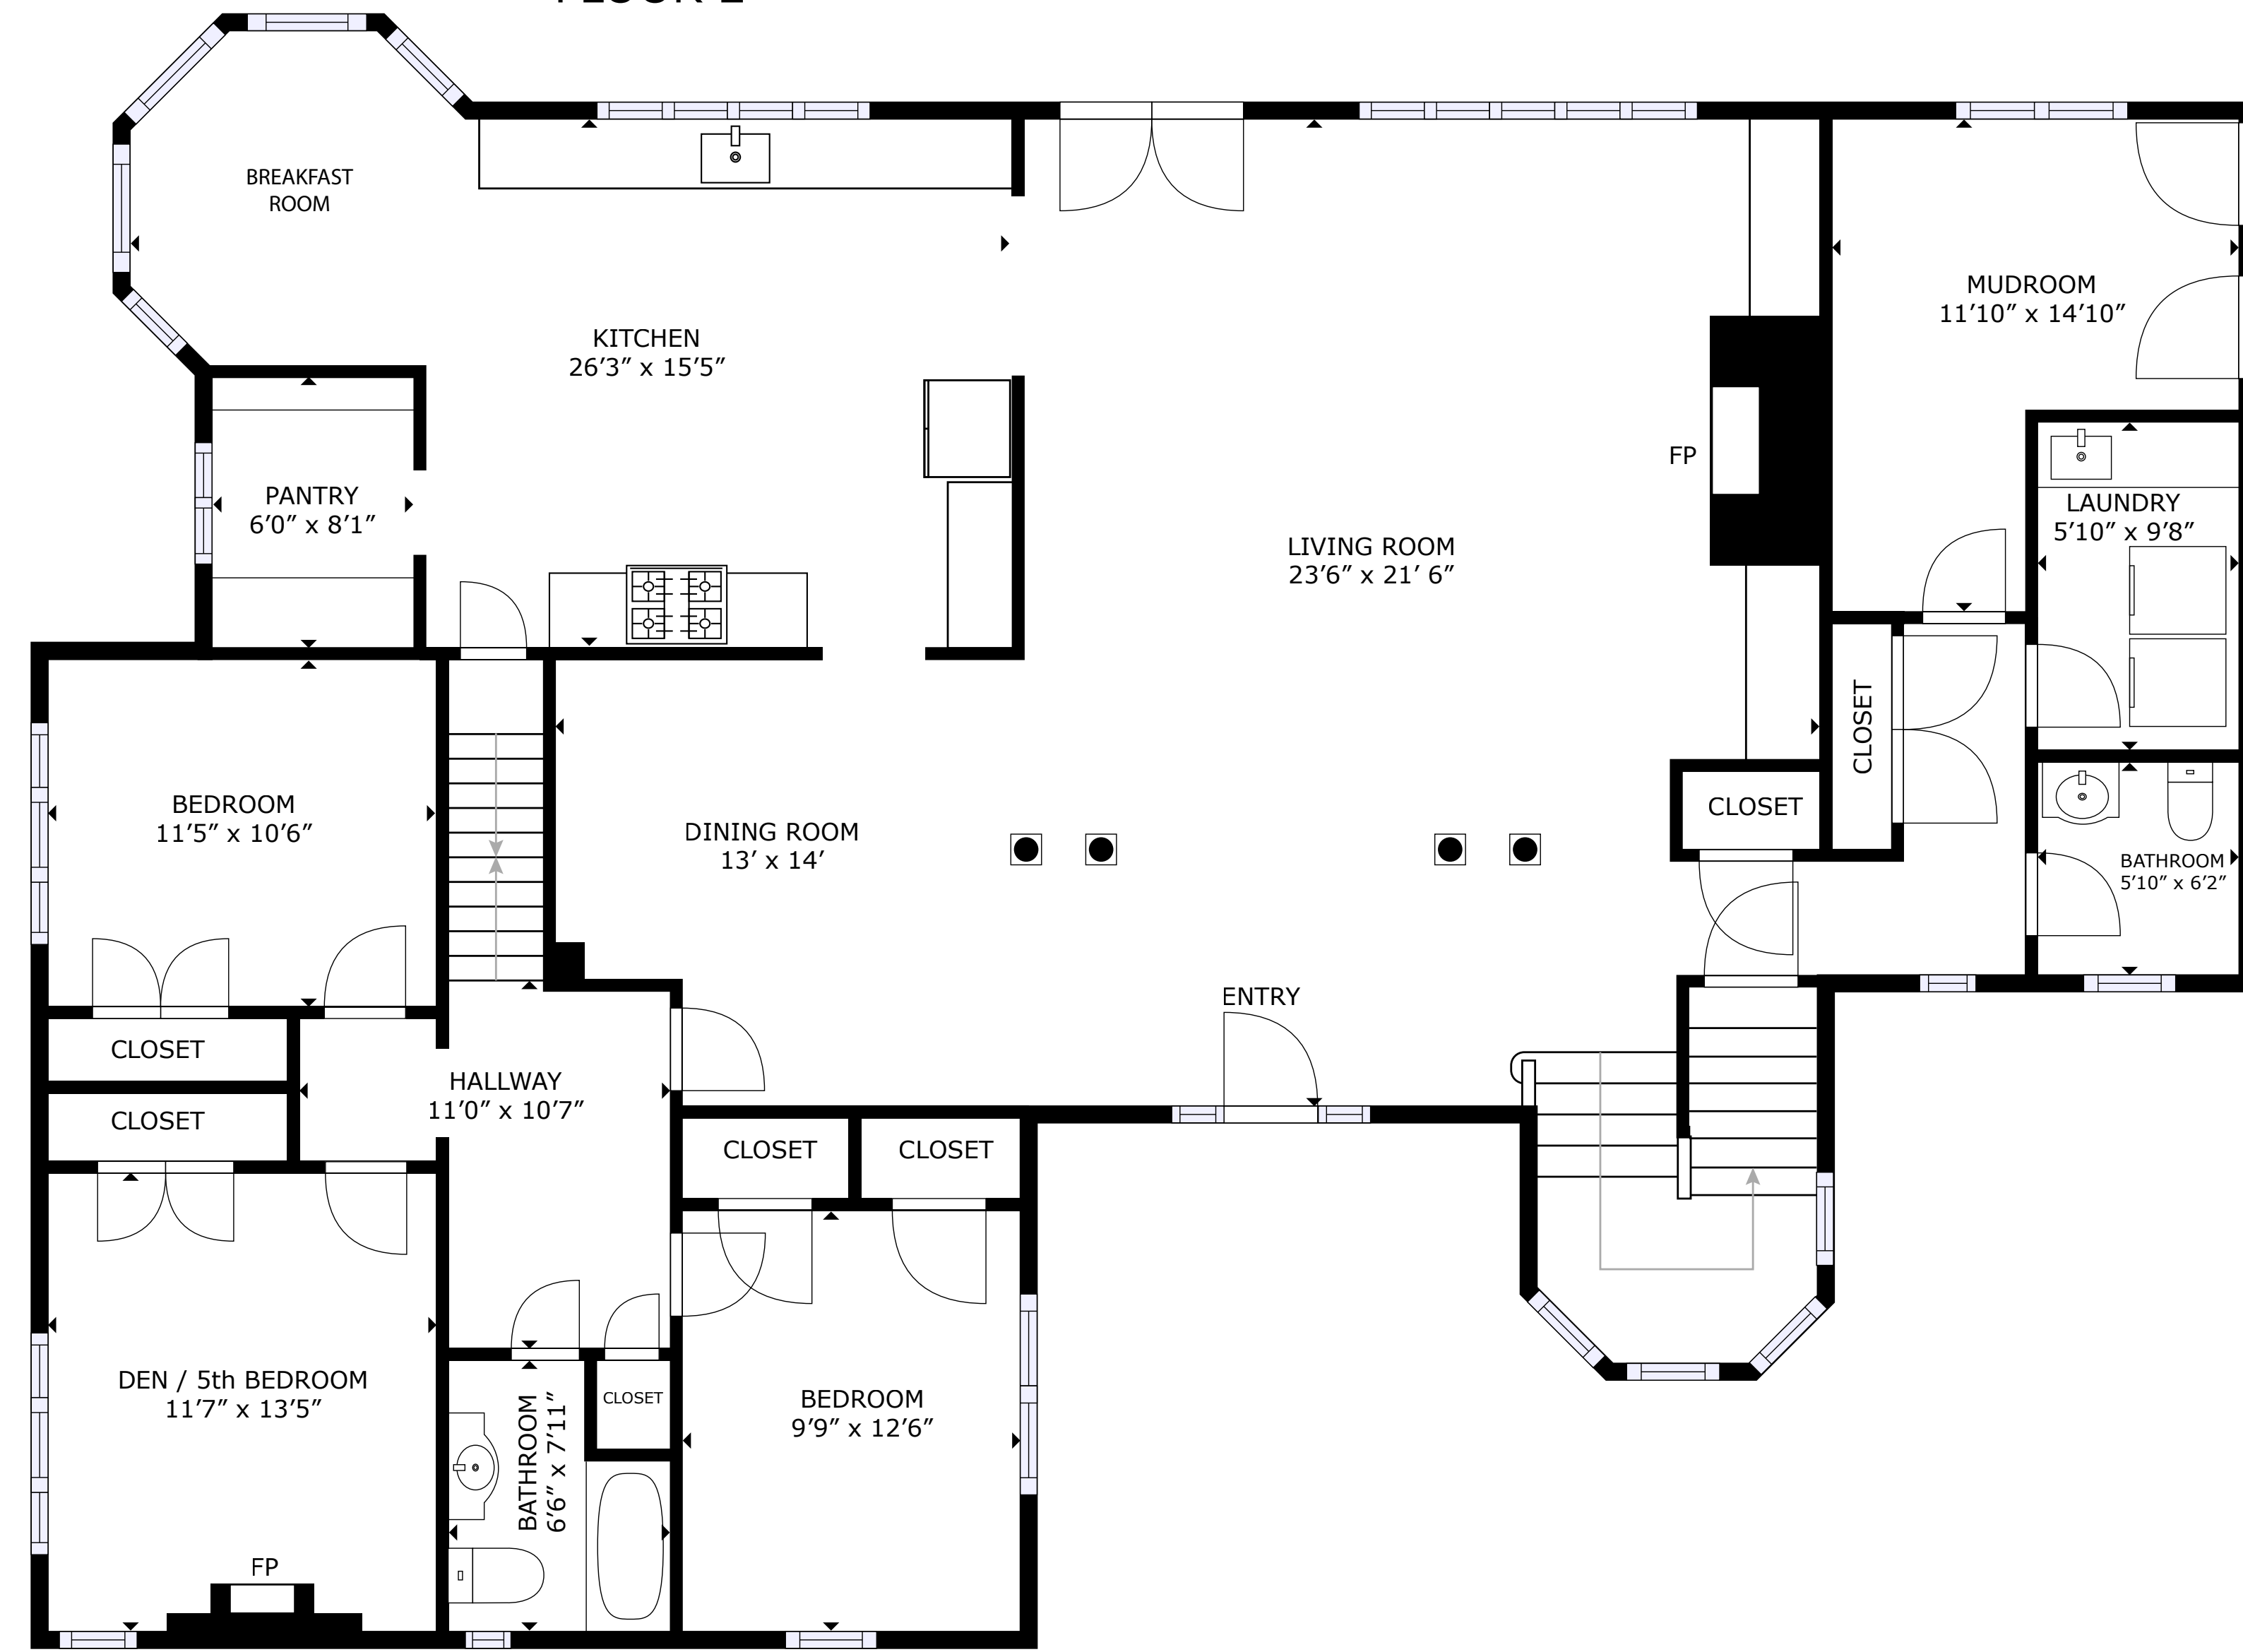

FLOOR 2

FLOOR 1

GROSS INTERNAL AREA
 FLOOR 1: 2,326 sq. ft, FLOOR 2: 2,196 sq. ft
 TOTAL: 4,522 sq. ft
 SIZES AND DIMENSIONS ARE APPROXIMATE, ACTUAL MAY VARY.

FLOOR 1

GROSS INTERNAL AREA
 FLOOR 1: 2,326 sq. ft, FLOOR 2: 2,196 sq. ft
 TOTAL: 4,522 sq. ft
 SIZES AND DIMENSIONS ARE APPROXIMATE, ACTUAL MAY VARY.

FLOOR 2

GROSS INTERNAL AREA
 FLOOR 1: 2,326 sq. ft, FLOOR 2: 2,196 sq. ft
 TOTAL: 4,522 sq. ft
 SIZES AND DIMENSIONS ARE APPROXIMATE, ACTUAL MAY VARY.