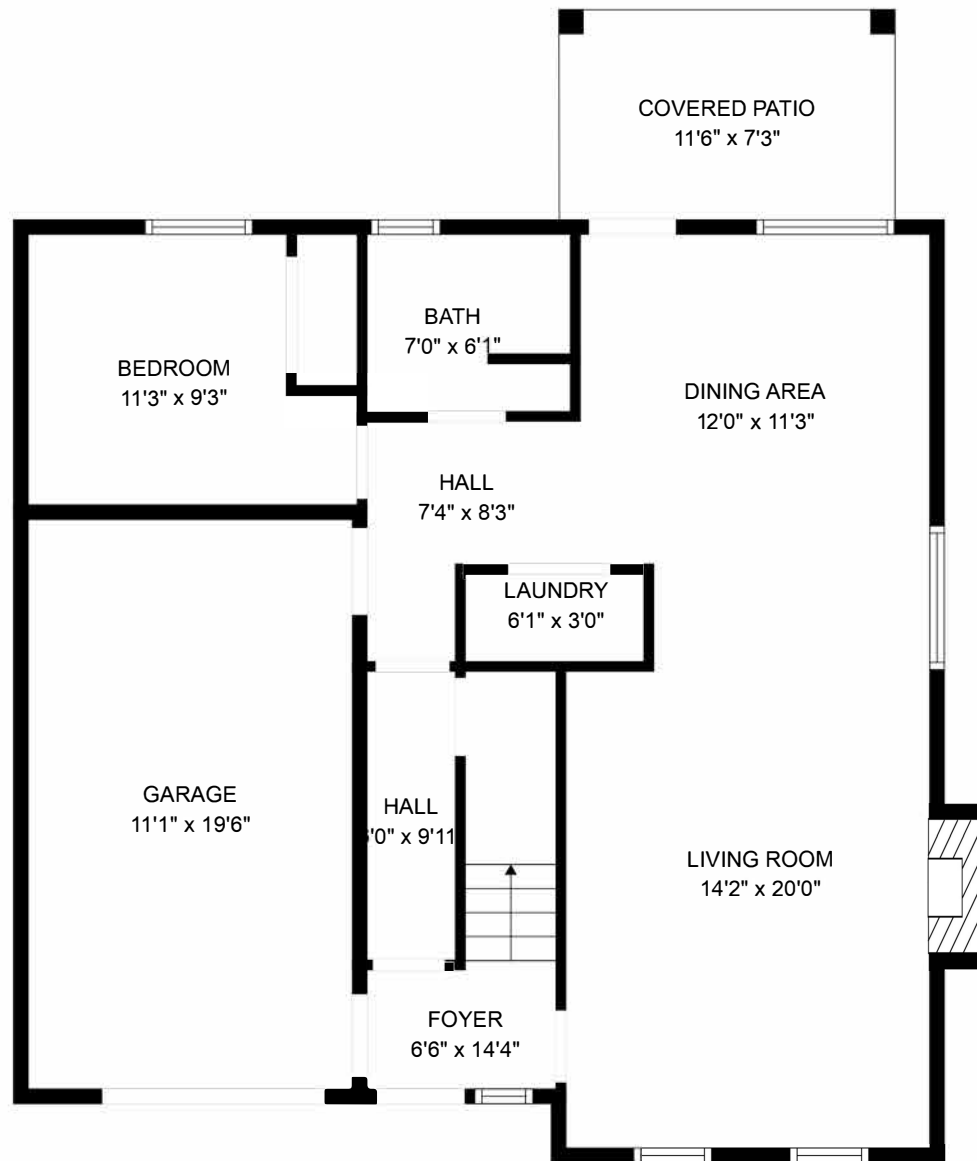

FLOOR 2

FLOOR 1

Estimated areas

FLOOR 1: 759 sq. ft
 FLOOR 2: 991 sq. ft
 TOTAL: 1750 sq. ft

Sizes and dimensions may have a slight variation from actual sizes. E&O Insured.

Estimated areas

FLOOR 1: 759 sq. ft
FLOOR 2: 991 sq. ft
TOTAL: 1750 sq. ft

Sizes and dimensions may have a slight variation from actual sizes. E&O Insured.

Estimated areas

FLOOR 1: 759 sq. ft
FLOOR 2: 991 sq. ft
TOTAL: 1750 sq. ft

Sizes and dimensions may have a slight variation from actual sizes. E&O Insured.