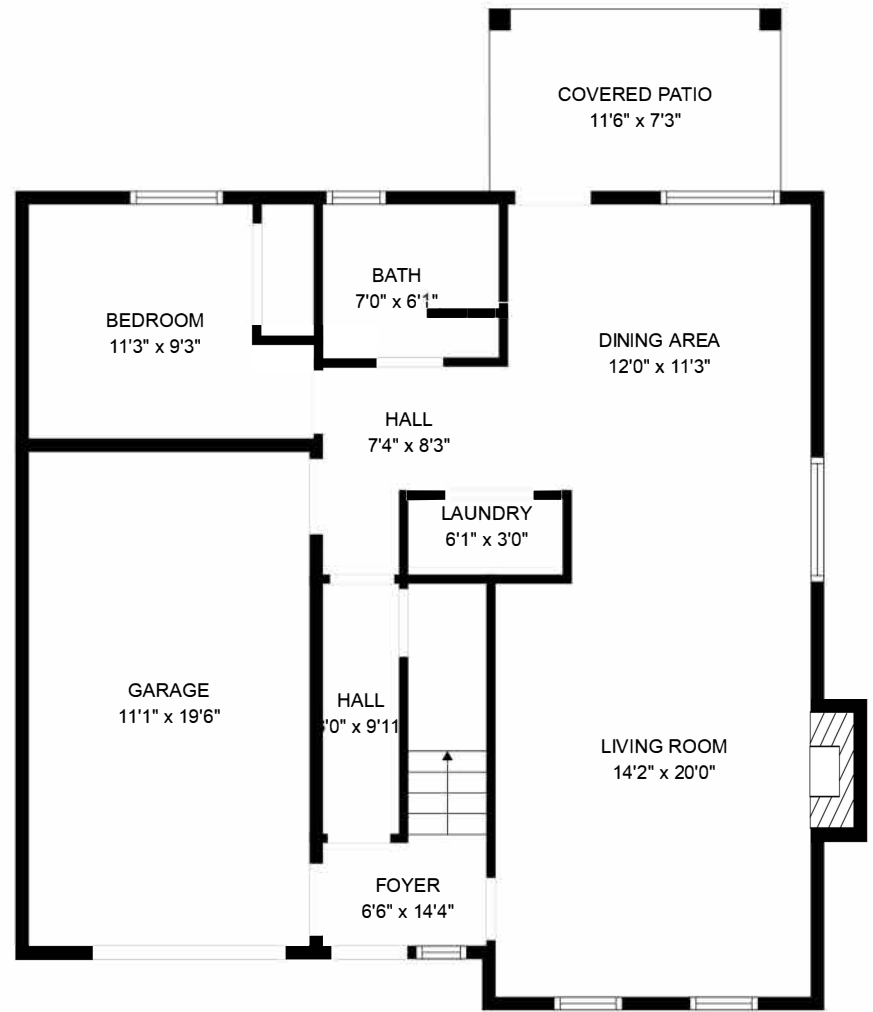

FLOOR 2

FLOOR 1

Estimated areas

FLOOR 1: 759 sq. ft
 FLOOR 2: 991 sq. ft
 TOTAL: 1750 sq. ft

Sizes and dimensions may have a slight variation from actual sizes. E&O Insured.

Estimated areas

FLOOR 1: 759 sq. ft
FLOOR 2: 991 sq. ft
TOTAL: 1750 sq. ft

Sizes and dimensions may have a slight variation from actual sizes. E&O Insured.

Estimated areas

FLOOR 1: 759 sq. ft
FLOOR 2: 991 sq. ft
TOTAL: 1750 sq. ft

Sizes and dimensions may have a slight variation from actual sizes. E&O Insured.