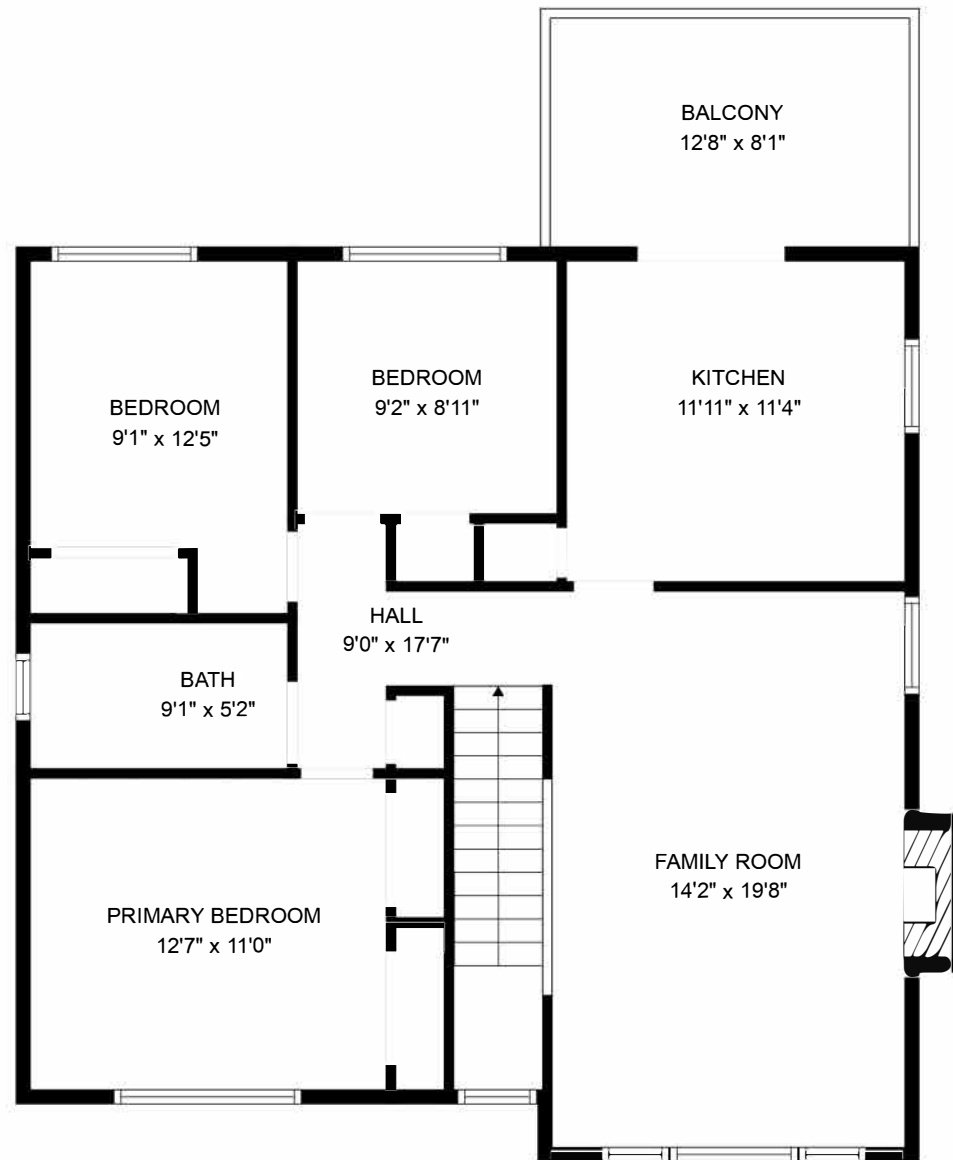

FLOOR 2

FLOOR 1

Estimated areas

FLOOR 1: 759 sq. ft
 FLOOR 2: 991 sq. ft
 TOTAL: 1750 sq. ft

Sizes and dimensions may have a slight variation from actual sizes. E&O Insured.

Estimated areas

FLOOR 1: 759 sq. ft
FLOOR 2: 991 sq. ft
TOTAL: 1750 sq. ft

Sizes and dimensions may have a slight variation from actual sizes. E&O Insured.

Estimated areas

FLOOR 1: 759 sq. ft
FLOOR 2: 991 sq. ft
TOTAL: 1750 sq. ft

Sizes and dimensions may have a slight variation from actual sizes. E&O Insured.