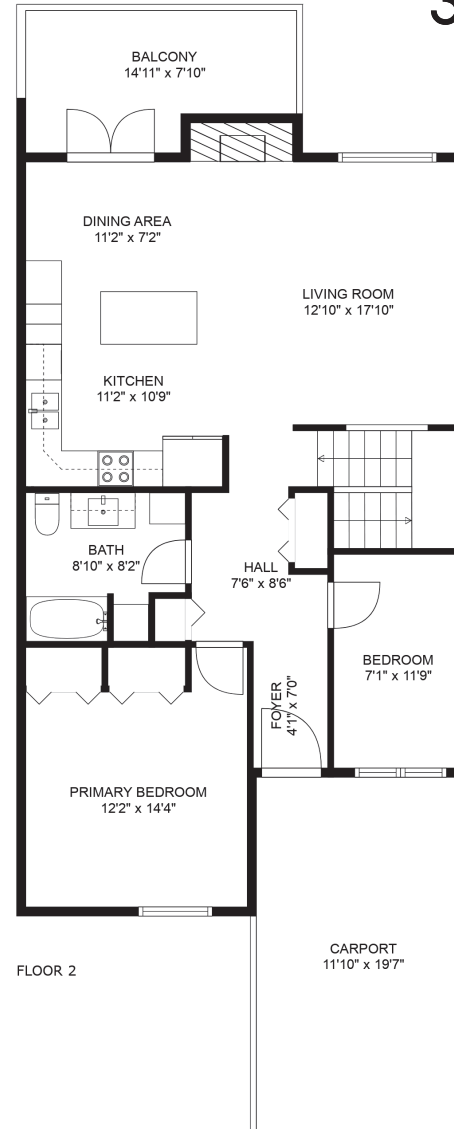

FLOOR 1

FLOOR 2

**Estimated Areas:**  
 Below Main: 934 sq. ft  
Main Floor: 934 sq. ft  
**Total: 1868 Sq. Ft**

**Additional Areas:**  
 Carport: 231 sq. ft  
 Balcony: 103 sq. ft  
 Covered Patio: 103 sq. ft

**Estimated Areas:**  
Below Main: 934 sq. ft  
Main Floor: 934 sq. ft  
**Total: 1868 Sq. Ft**

**Additional Areas:**  
Carport: 231 sq. ft  
Balcony: 103 sq. ft  
Covered Patio: 103 sq. ft

## Estimated Areas:

Below Main: 934 sq. ft

Main Floor: 934 sq. ft

**Total: 1868 Sq. Ft**

**Additional Areas:**  
Carport: 231 sq. ft  
Balcony: 103 sq. ft  
Covered Patio: 103 sq. ft