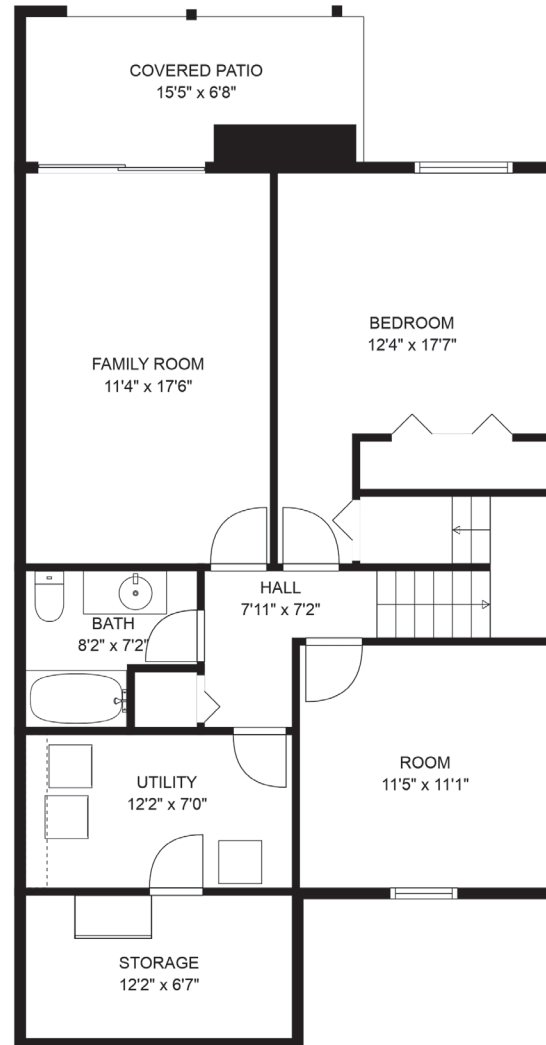

FLOOR 1

FLOOR 2

**Estimated Areas:**  
 Below Main: 934 sq. ft  
Main Floor: 934 sq. ft  
**Total: 1868 Sq. Ft**

**Additional Areas:**  
 Carport: 231 sq. ft  
 Balcony: 103 sq. ft  
 Covered Patio: 103 sq. ft

**Estimated Areas:**  
Below Main: 934 sq. ft  
Main Floor: 934 sq. ft  
**Total: 1868 Sq. Ft**

**Additional Areas:**  
Carport: 231 sq. ft  
Balcony: 103 sq. ft  
Covered Patio: 103 sq. ft

## Estimated Areas:

Below Main: 934 sq. ft

Main Floor: 934 sq. ft

**Total: 1868 Sq. Ft**

**Additional Areas:**  
Carport: 231 sq. ft  
Balcony: 103 sq. ft  
Covered Patio: 103 sq. ft