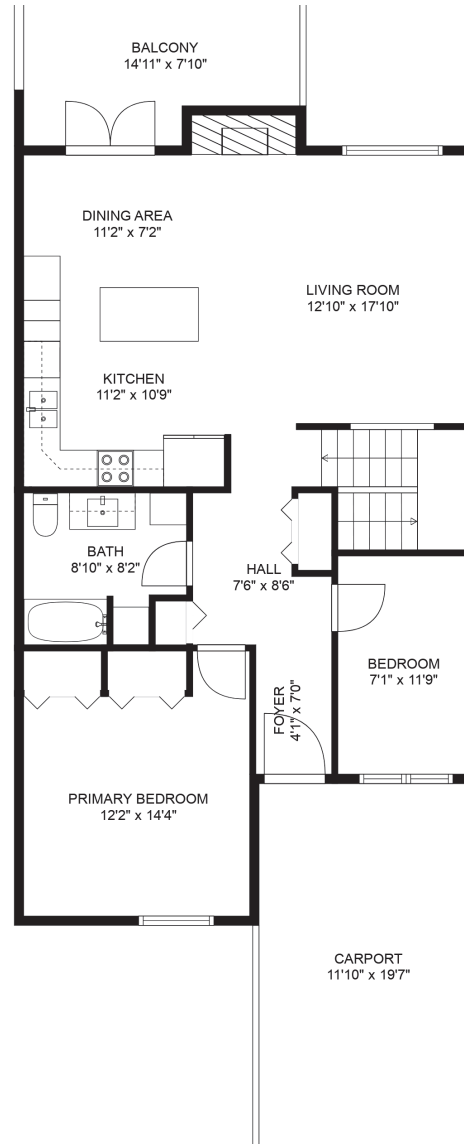

FLOOR 1

FLOOR 2

**Estimated Areas:**  
 Below Main: 934 sq. ft  
Main Floor: 934 sq. ft  
**Total: 1868 Sq. Ft**

**Additional Areas:**  
 Carport: 231 sq. ft  
 Balcony: 103 sq. ft  
 Covered Patio: 103 sq. ft

**Estimated Areas:**  
Below Main: 934 sq. ft  
Main Floor: 934 sq. ft  
**Total: 1868 Sq. Ft**

**Additional Areas:**  
Carport: 231 sq. ft  
Balcony: 103 sq. ft  
Covered Patio: 103 sq. ft

## Estimated Areas:

Below Main: 934 sq. ft

Main Floor: 934 sq. ft

**Total: 1868 Sq. Ft**

**Additional Areas:**  
Carport: 231 sq. ft  
Balcony: 103 sq. ft  
Covered Patio: 103 sq. ft