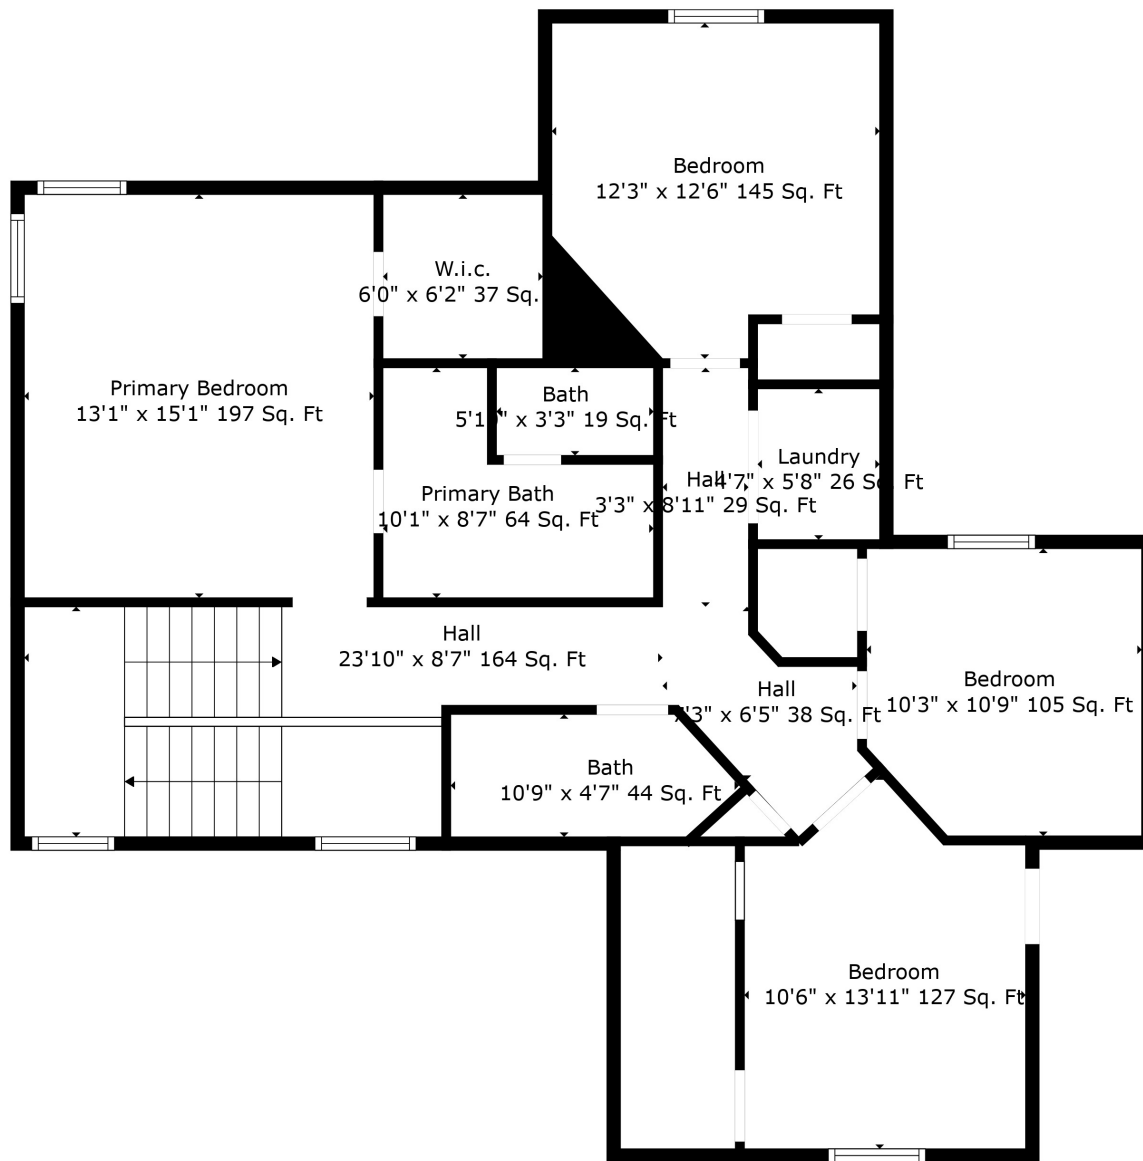

Floor 2

Floor 3

Floor 1

Total scanned area: 2780 sq. ft

Total scanned area: 2780 sq. ft

Measurements Are Calculated By Cubicasa Technology. Deemed Highly Reliable But Not Guaranteed.

Total scanned area: 2780 sq. ft

Measurements Are Calculated By Cubicasa Technology. Deemed Highly Reliable But Not Guaranteed.

Basement
19'4" x 21'11" 391 Sq. Ft

Electrical Room
12'3" x 21'5" 261 Sq. Ft

Bath
5'3" x 8'11" 47 Sq. Ft

Total scanned area: 2780 sq. ft