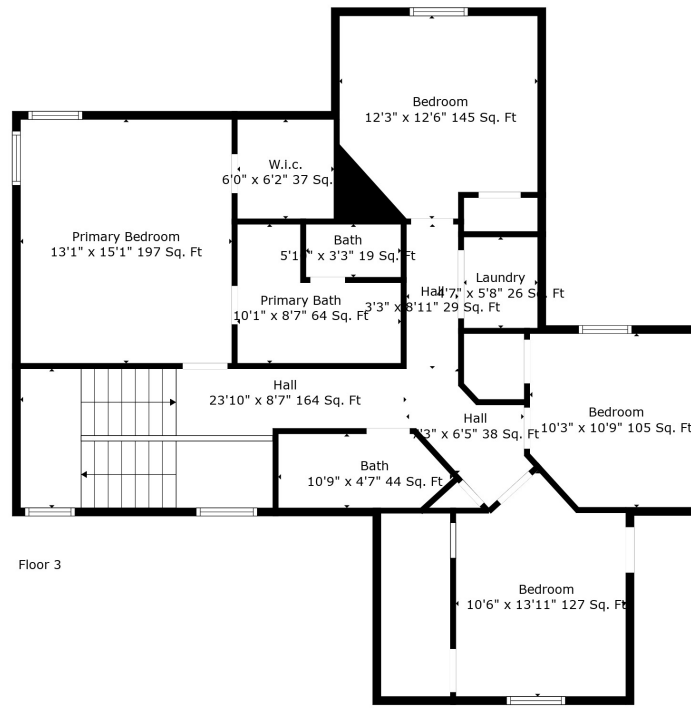

Floor 2

Floor 3

Floor 1

Total scanned area: 2780 sq. ft

Total scanned area: 2780 sq. ft

Measurements Are Calculated By Cubicasa Technology. Deemed Highly Reliable But Not Guaranteed.

Total scanned area: 2780 sq. ft

Measurements Are Calculated By Cubicasa Technology. Deemed Highly Reliable But Not Guaranteed.

Basement
19'4" x 21'11" 391 Sq. Ft

Electrical Room
12'3" x 21'5" 261 Sq. Ft

Bath
5'3" x 8'11" 47 Sq. Ft

Total scanned area: 2780 sq. ft