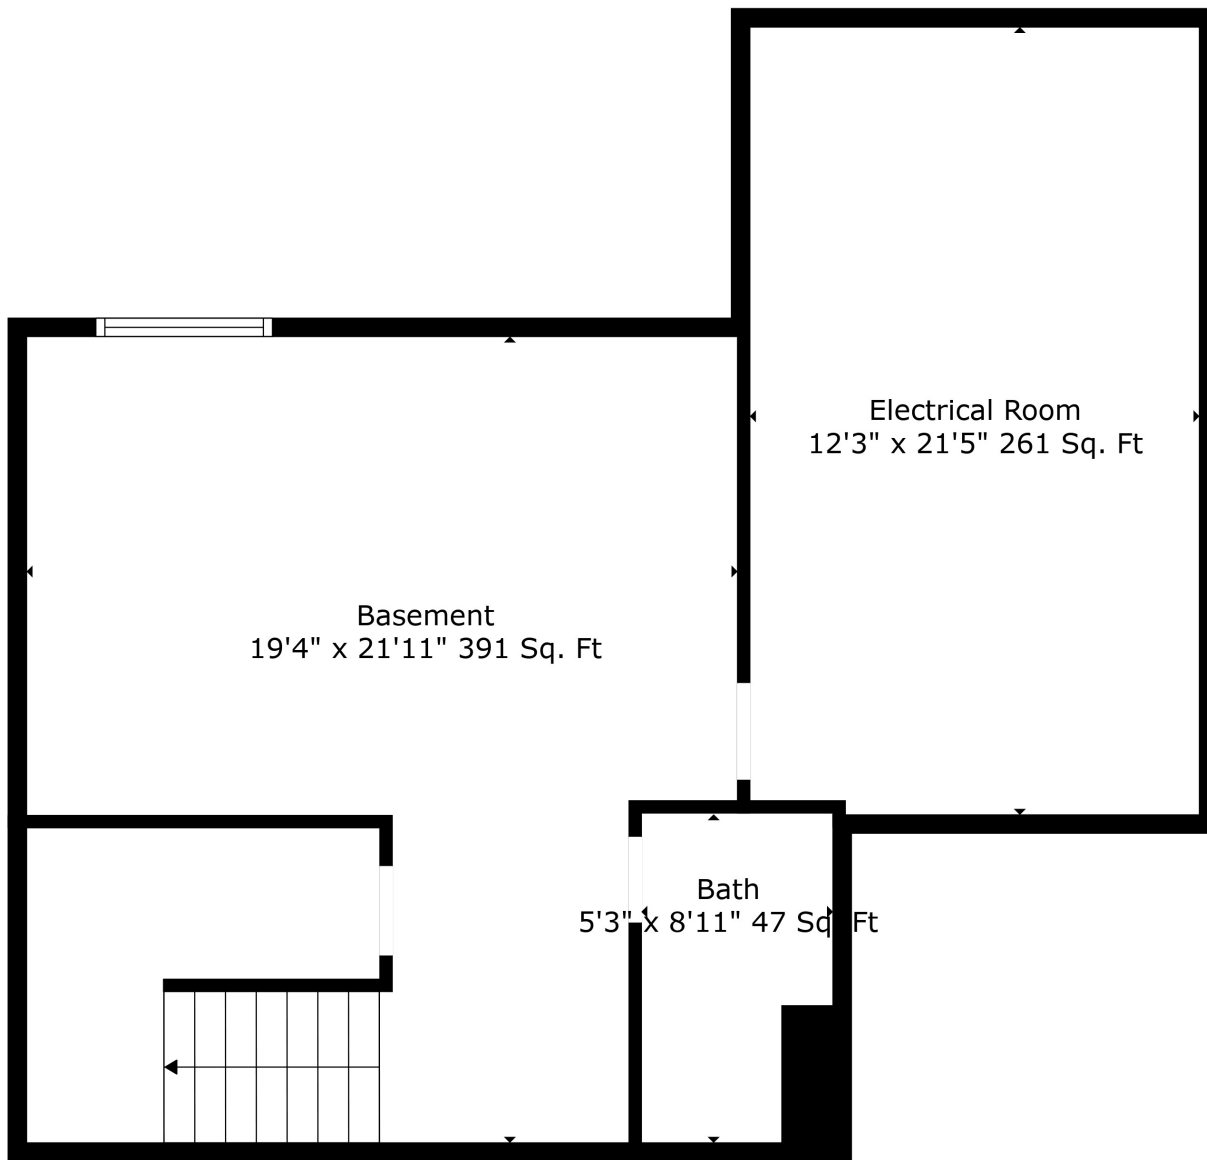

Floor 2

Floor 3

Floor 1

Total scanned area: 2780 sq. ft

Total scanned area: 2780 sq. ft

Measurements Are Calculated By Cubicasa Technology. Deemed Highly Reliable But Not Guaranteed.

Total scanned area: 2780 sq. ft

Measurements Are Calculated By Cubicasa Technology. Deemed Highly Reliable But Not Guaranteed.

Basement
19'4" x 21'11" 391 Sq. Ft

Electrical Room
12'3" x 21'5" 261 Sq. Ft

Bath
5'3" x 8'11" 47 Sq. Ft

Total scanned area: 2780 sq. ft