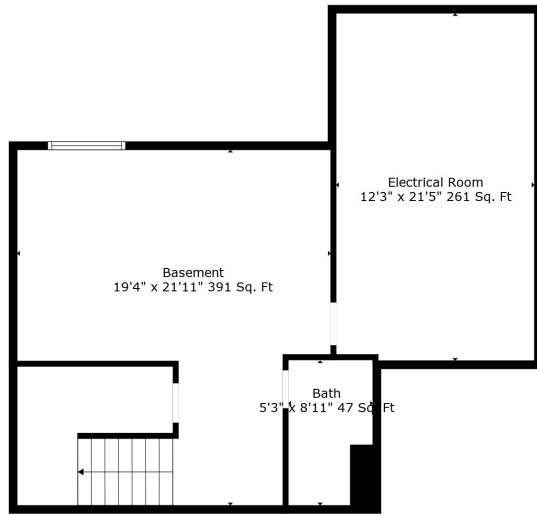

Floor 2

Floor 3

Floor 1

Total scanned area: 2780 sq. ft

Total scanned area: 2780 sq. ft

Measurements Are Calculated By Cubicasa Technology. Deemed Highly Reliable But Not Guaranteed.

Total scanned area: 2780 sq. ft

Measurements Are Calculated By Cubicasa Technology. Deemed Highly Reliable But Not Guaranteed.

Basement
19'4" x 21'11" 391 Sq. Ft

Electrical Room
12'3" x 21'5" 261 Sq. Ft

Bath
5'3" x 8'11" 47 Sq. Ft

Total scanned area: 2780 sq. ft