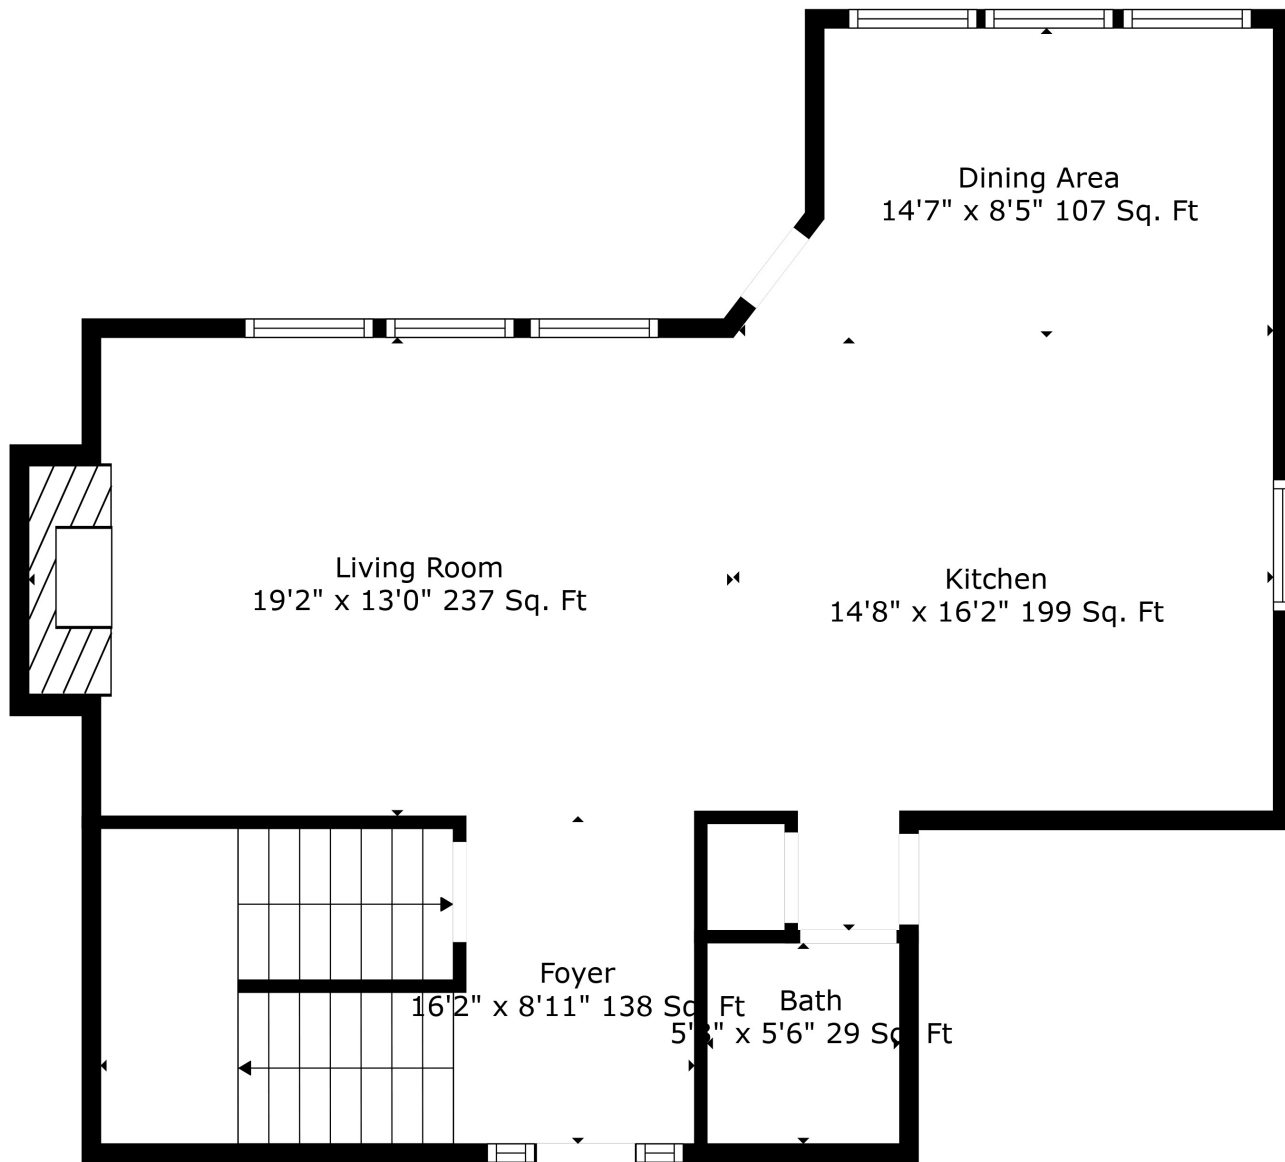

Floor 2

Floor 3

Floor 1

Total scanned area: 2780 sq. ft

Total scanned area: 2780 sq. ft

Measurements Are Calculated By Cubicasa Technology. Deemed Highly Reliable But Not Guaranteed.

Total scanned area: 2780 sq. ft

Measurements Are Calculated By Cubicasa Technology. Deemed Highly Reliable But Not Guaranteed.

Basement
19'4" x 21'11" 391 Sq. Ft

Electrical Room
12'3" x 21'5" 261 Sq. Ft

Bath
5'3" x 8'11" 47 Sq. Ft

Total scanned area: 2780 sq. ft