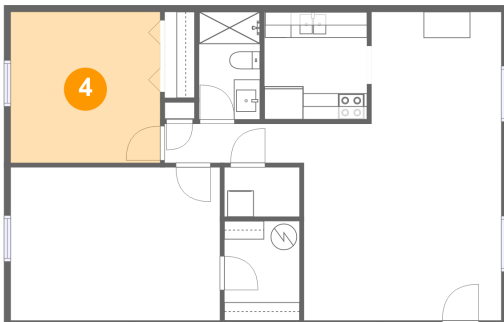

**1710 Belleair Forest Drive, Belleair, Pinellas County,
Florida, United States, 33756, A**

3 Floor 1 - Primary Bedroom

Dimensions: 16'0" x 11'8"
Area: 187 sq. ft
Counted as living area: Yes

Heated: Yes
Finished: Yes
Enclosed: Yes
Contiguous: Yes
Permitted: Yes
Wet space: No
Addition: No
Conversion: No

4 Floor 1 - Bedroom

Dimensions: 11'5" x 11'6"
Area: 131 sq. ft
Counted as living area: Yes

Heated: Yes
Finished: Yes
Enclosed: Yes
Contiguous: Yes
Permitted: Yes
Wet space: No
Addition: No
Conversion: No