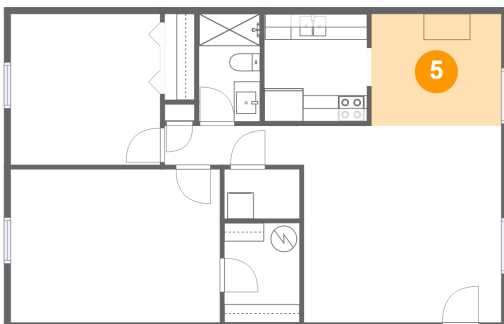

5 Floor 1 - Dining Area

Dimensions: 9'11" x 8'6"
Area: 85 sq. ft
Counted as living area: Yes

Heated: Yes
Finished: Yes
Enclosed: Yes
Contiguous: Yes
Permitted: Yes
Wet space: No
Addition: No
Conversion: No