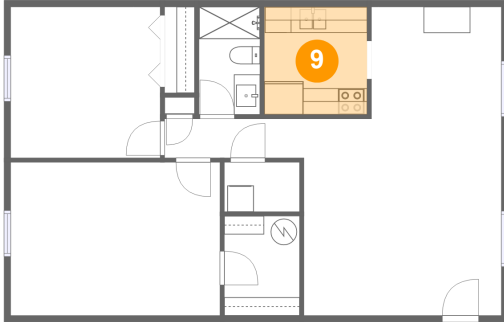

**1710 Belleair Forest Drive, Belleair, Pinellas County,
Florida, United States, 33756, A**

9 Floor 1 - Kitchen

Dimensions: 7'10" x 8'2"
Area: 64 sq. ft
Counted as living area: Yes

Heated: Yes
Finished: Yes
Enclosed: Yes
Contiguous: Yes
Permitted: Yes
Wet space: No
Addition: No
Conversion: No