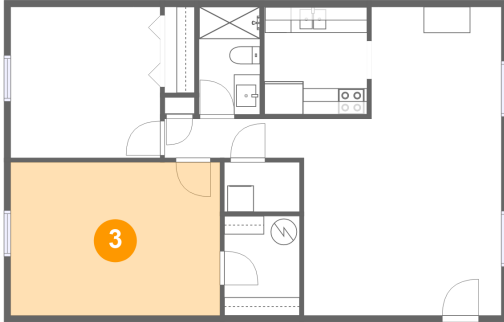

 **882** Gross living area sqft

 **882** Total sqft

1710 Belleair Forest Drive, Belleair, Pinellas County, Florida, United States, 33756, A

Room dimensions

Floor 1

Total sqft: 882 Living area: 882

#		Dimensions	sqft	Counted as living area
1	Laundry	5'9" x 3'9"	22 sq. ft	Yes
2	Living Room	15'1" x 15'0"	226 sq. ft	Yes
3	Primary Bedroom	16'0" x 11'8"	187 sq. ft	Yes
4	Bedroom	11'5" x 11'6"	131 sq. ft	Yes
5	Dining Area	9'11" x 8'6"	85 sq. ft	Yes
6	W.I.C.	5'9" x 7'7"	43 sq. ft	Yes
7	Bath	4'8" x 8'2"	38 sq. ft	Yes
8	Hall	10'8" x 3'0"	32 sq. ft	Yes
9	Kitchen	7'10" x 8'2"	64 sq. ft	Yes

2 Floor 1 - Living Room

Dimensions: 15'1" x 15'0"
Area: 226 sq. ft
Counted as living area: Yes

Heated: Yes
Finished: Yes
Enclosed: Yes
Contiguous: Yes
Permitted: Yes
Wet space: No
Addition: No
Conversion: No

**1710 Belleair Forest Drive, Belleair, Pinellas County,
Florida, United States, 33756, A**

3 Floor 1 - Primary Bedroom

Dimensions: 16'0" x 11'8"
Area: 187 sq. ft
Counted as living area: Yes

Heated: Yes
Finished: Yes
Enclosed: Yes
Contiguous: Yes
Permitted: Yes
Wet space: No
Addition: No
Conversion: No