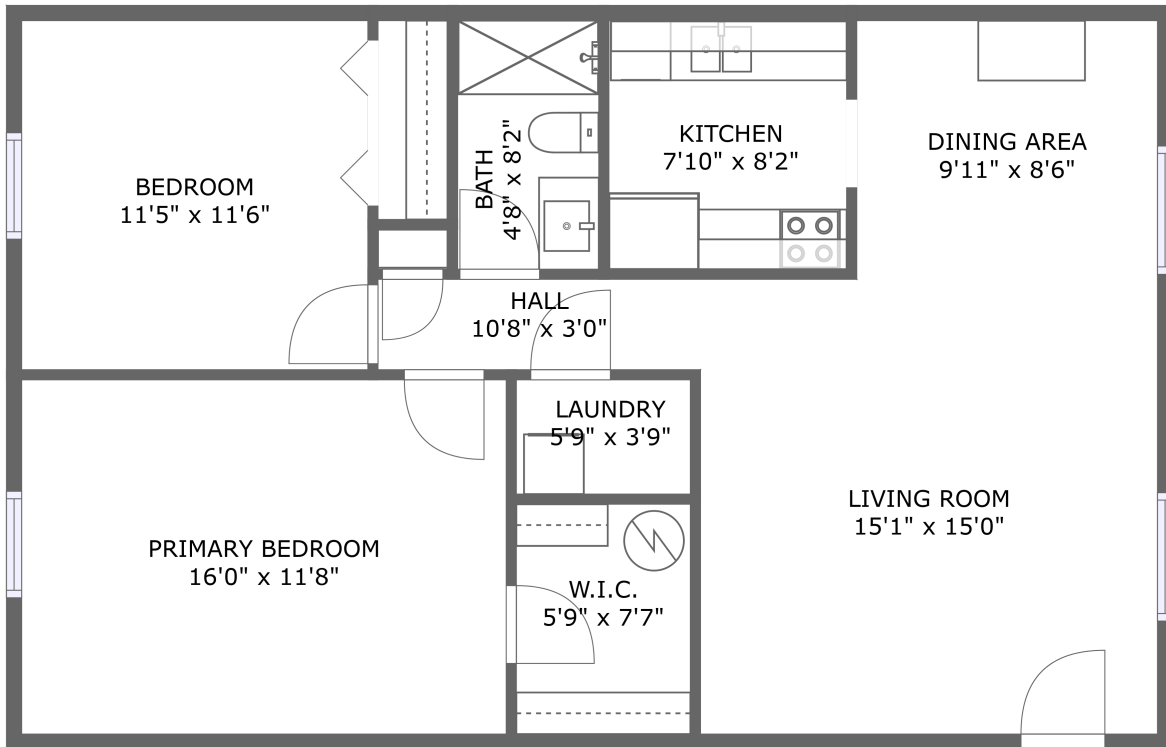

1710 Belleair Forest Drive, Belleair, Pinellas County, Florida, United States, 33756, A

FLOOR 1

Property summary

0 Garages

2 Bedrooms

1 Bathrooms

0 Half baths

1 Floors

882 Gross living area sqft

882 Total sqft