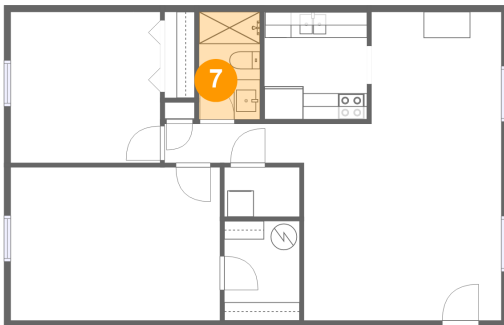

5 Floor 1 - Dining Area

Dimensions: 9'11" x 8'6"
Area: 85 sq. ft
Counted as living area: Yes

Heated: Yes
Finished: Yes
Enclosed: Yes
Contiguous: Yes
Permitted: Yes
Wet space: No
Addition: No
Conversion: No

1710 Belleair Forest Drive, Belleair, Pinellas County,
Florida, United States, 33756, A

6 Floor 1 - W.I.C.

Dimensions: 5'9" x 7'7"
Area: 43 sq. ft
Counted as living area: Yes

Heated: Yes
Finished: Yes
Enclosed: Yes
Contiguous: Yes
Permitted: Yes
Wet space: No
Addition: No
Conversion: No

7 Floor 1 - Bath

Dimensions: 4'8" x 8'2"
Area: 38 sq. ft
Counted as living area: Yes

Heated: Yes
Finished: Yes
Enclosed: Yes
Contiguous: Yes
Permitted: Yes
Wet space: Yes
Addition: No
Conversion: No

8 Floor 1 - Hall