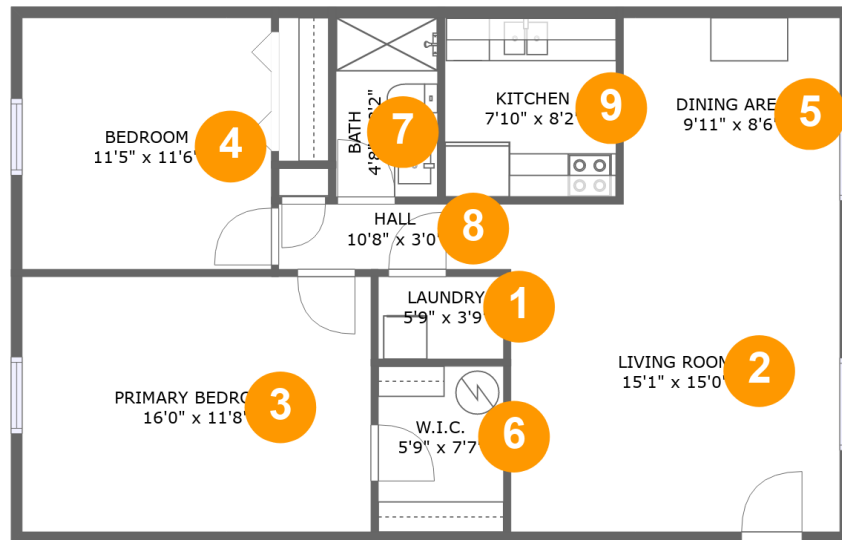

 **882** Gross living area sqft

 **882** Total sqft

1710 Belleair Forest Drive, Belleair, Pinellas County, Florida, United States, 33756, A

Room dimensions

Floor 1

Total sqft: 882 Living area: 882

#		Dimensions	sqft	Counted as living area
1	Laundry	5'9" x 3'9"	22 sq. ft	Yes
2	Living Room	15'1" x 15'0"	226 sq. ft	Yes
3	Primary Bedroom	16'0" x 11'8"	187 sq. ft	Yes
4	Bedroom	11'5" x 11'6"	131 sq. ft	Yes
5	Dining Area	9'11" x 8'6"	85 sq. ft	Yes
6	W.I.C.	5'9" x 7'7"	43 sq. ft	Yes
7	Bath	4'8" x 8'2"	38 sq. ft	Yes
8	Hall	10'8" x 3'0"	32 sq. ft	Yes
9	Kitchen	7'10" x 8'2"	64 sq. ft	Yes

**1710 Belleair Forest Drive, Belleair, Pinellas County,
Florida, United States, 33756, A**

1 Floor 1 - Laundry

Dimensions: 5'9" x 3'9"
Area: 22 sq. ft
Counted as living area: Yes

Heated: Yes
Finished: Yes
Enclosed: Yes
Contiguous: Yes
Permitted: Yes
Wet space: No
Addition: No
Conversion: No

**1710 Belleair Forest Drive, Belleair, Pinellas County,
Florida, United States, 33756, A**

3 Floor 1 - Primary Bedroom

Dimensions: 16'0" x 11'8"
Area: 187 sq. ft
Counted as living area: Yes

Heated: Yes
Finished: Yes
Enclosed: Yes
Contiguous: Yes
Permitted: Yes
Wet space: No
Addition: No
Conversion: No

Dimensions: 10'8" x 3'0"
Area: 32 sq. ft
Counted as living area: Yes

Heated: Yes
Finished: Yes
Enclosed: Yes
Contiguous: Yes
Permitted: Yes
Wet space: No
Addition: No
Conversion: No

**1710 Belleair Forest Drive, Belleair, Pinellas County,
Florida, United States, 33756, A**