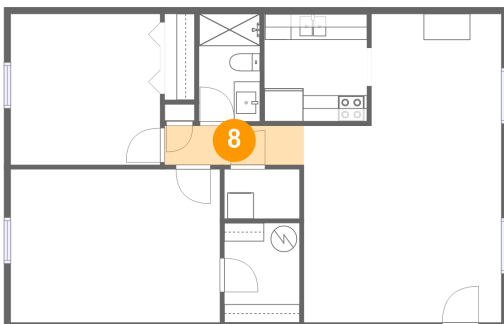

8 Floor 1 - Hall

Dimensions: 10'8" x 3'0"
Area: 32 sq. ft
Counted as living area: Yes

Heated: Yes
Finished: Yes
Enclosed: Yes
Contiguous: Yes
Permitted: Yes
Wet space: No
Addition: No
Conversion: No