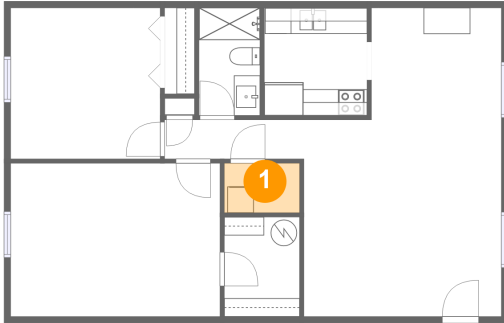

 **882** Gross living area sqft

 **882** Total sqft

1710 Belleair Forest Drive, Belleair, Pinellas County, Florida, United States, 33756, A

Room dimensions

Floor 1

Total sqft: 882 Living area: 882

#		Dimensions	sqft	Counted as living area
1	Laundry	5'9" x 3'9"	22 sq. ft	Yes
2	Living Room	15'1" x 15'0"	226 sq. ft	Yes
3	Primary Bedroom	16'0" x 11'8"	187 sq. ft	Yes
4	Bedroom	11'5" x 11'6"	131 sq. ft	Yes
5	Dining Area	9'11" x 8'6"	85 sq. ft	Yes
6	W.I.C.	5'9" x 7'7"	43 sq. ft	Yes
7	Bath	4'8" x 8'2"	38 sq. ft	Yes
8	Hall	10'8" x 3'0"	32 sq. ft	Yes
9	Kitchen	7'10" x 8'2"	64 sq. ft	Yes

**1710 Belleair Forest Drive, Belleair, Pinellas County,
Florida, United States, 33756, A**

1 Floor 1 - Laundry

Dimensions: 5'9" x 3'9"
Area: 22 sq. ft
Counted as living area: Yes

Heated: Yes
Finished: Yes
Enclosed: Yes
Contiguous: Yes
Permitted: Yes
Wet space: No
Addition: No
Conversion: No

2 Floor 1 - Living Room

Dimensions: 15'1" x 15'0"
Area: 226 sq. ft
Counted as living area: Yes

Heated: Yes
Finished: Yes
Enclosed: Yes
Contiguous: Yes
Permitted: Yes
Wet space: No
Addition: No
Conversion: No

**1710 Belleair Forest Drive, Belleair, Pinellas County,
Florida, United States, 33756, A**

3 Floor 1 - Primary Bedroom

Dimensions: 16'0" x 11'8"
Area: 187 sq. ft
Counted as living area: Yes

Heated: Yes
Finished: Yes
Enclosed: Yes
Contiguous: Yes
Permitted: Yes
Wet space: No
Addition: No
Conversion: No