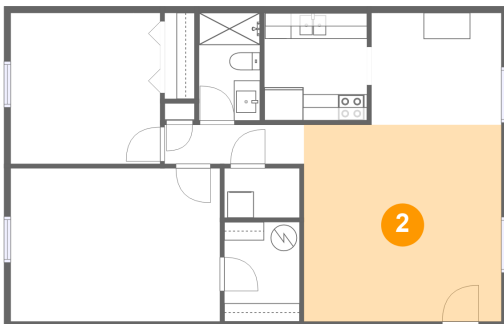

 **882** Gross living area sqft

 **882** Total sqft

1710 Belleair Forest Drive, Belleair, Pinellas County, Florida, United States, 33756, A

Room dimensions

Floor 1

Total sqft: 882 Living area: 882

#		Dimensions	sqft	Counted as living area
1	Laundry	5'9" x 3'9"	22 sq. ft	Yes
2	Living Room	15'1" x 15'0"	226 sq. ft	Yes
3	Primary Bedroom	16'0" x 11'8"	187 sq. ft	Yes
4	Bedroom	11'5" x 11'6"	131 sq. ft	Yes
5	Dining Area	9'11" x 8'6"	85 sq. ft	Yes
6	W.I.C.	5'9" x 7'7"	43 sq. ft	Yes
7	Bath	4'8" x 8'2"	38 sq. ft	Yes
8	Hall	10'8" x 3'0"	32 sq. ft	Yes
9	Kitchen	7'10" x 8'2"	64 sq. ft	Yes

**1710 Belleair Forest Drive, Belleair, Pinellas County,
Florida, United States, 33756, A**

1 Floor 1 - Laundry

Dimensions: 5'9" x 3'9"
Area: 22 sq. ft
Counted as living area: Yes

Heated: Yes
Finished: Yes
Enclosed: Yes
Contiguous: Yes
Permitted: Yes
Wet space: No
Addition: No
Conversion: No

2 Floor 1 - Living Room

Dimensions: 15'1" x 15'0"
Area: 226 sq. ft
Counted as living area: Yes

Heated: Yes
Finished: Yes
Enclosed: Yes
Contiguous: Yes
Permitted: Yes
Wet space: No
Addition: No
Conversion: No

**1710 Belleair Forest Drive, Belleair, Pinellas County,
Florida, United States, 33756, A**

3 Floor 1 - Primary Bedroom

Dimensions: 16'0" x 11'8"
Area: 187 sq. ft
Counted as living area: Yes

Heated: Yes
Finished: Yes
Enclosed: Yes
Contiguous: Yes
Permitted: Yes
Wet space: No
Addition: No
Conversion: No