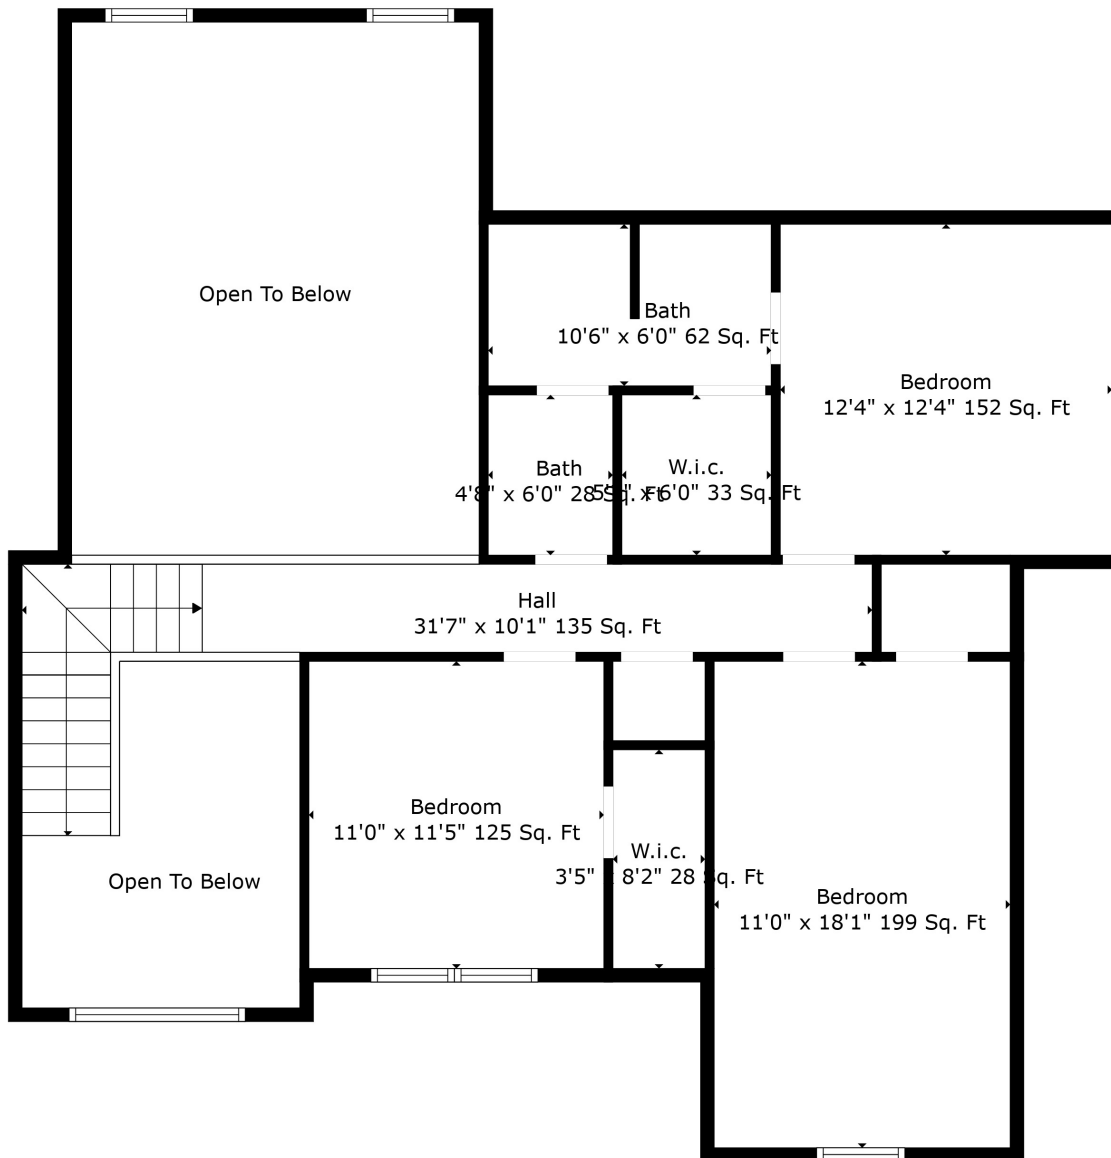

Total scanned area: 4500 sq. ft

Measurements Are Deemed Highly Reliable But Not Guaranteed.

Total scanned area: 4500 sq. ft

Measurements Are Deemed Highly Reliable But Not Guaranteed.

Total scanned area: 4500 sq. ft

Measurements Are Deemed Highly Reliable But Not Guaranteed.

Total scanned area: 4500 sq. ft

Measurements Are Deemed Highly Reliable But Not Guaranteed.