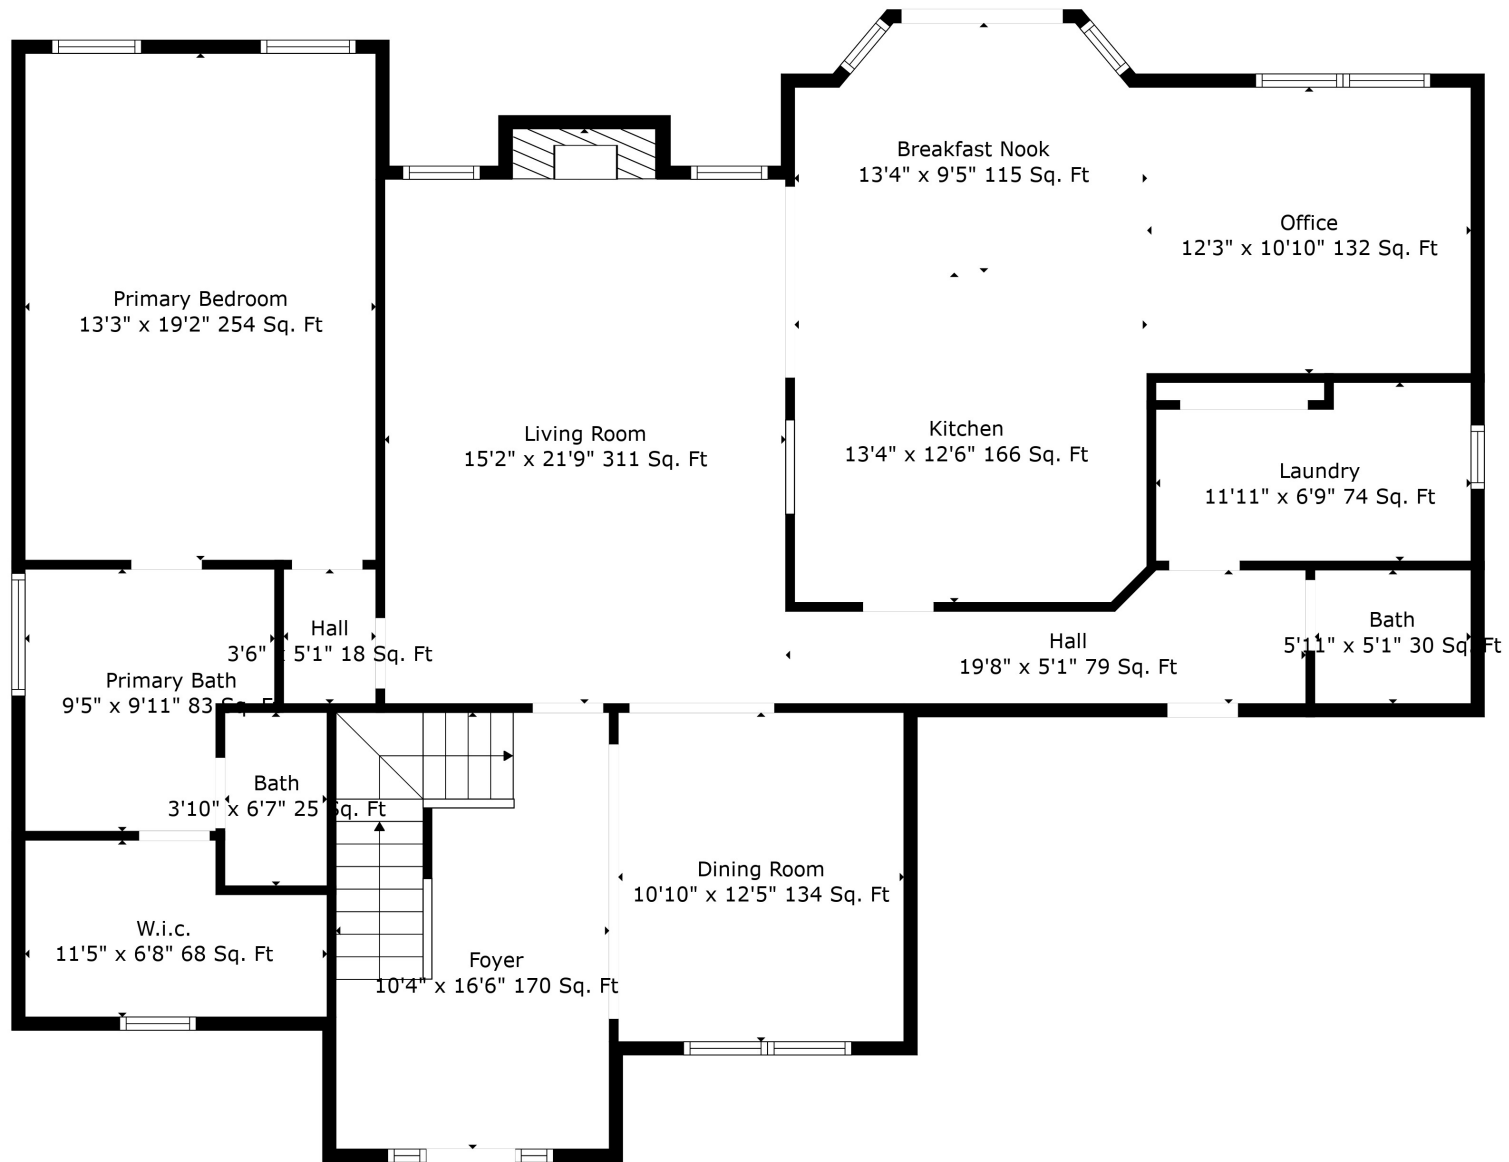

Total scanned area: 4500 sq. ft

Measurements Are Deemed Highly Reliable But Not Guaranteed.

Total scanned area: 4500 sq. ft

Measurements Are Deemed Highly Reliable But Not Guaranteed.

Total scanned area: 4500 sq. ft

Measurements Are Deemed Highly Reliable But Not Guaranteed.

Total scanned area: 4500 sq. ft

Measurements Are Deemed Highly Reliable But Not Guaranteed.