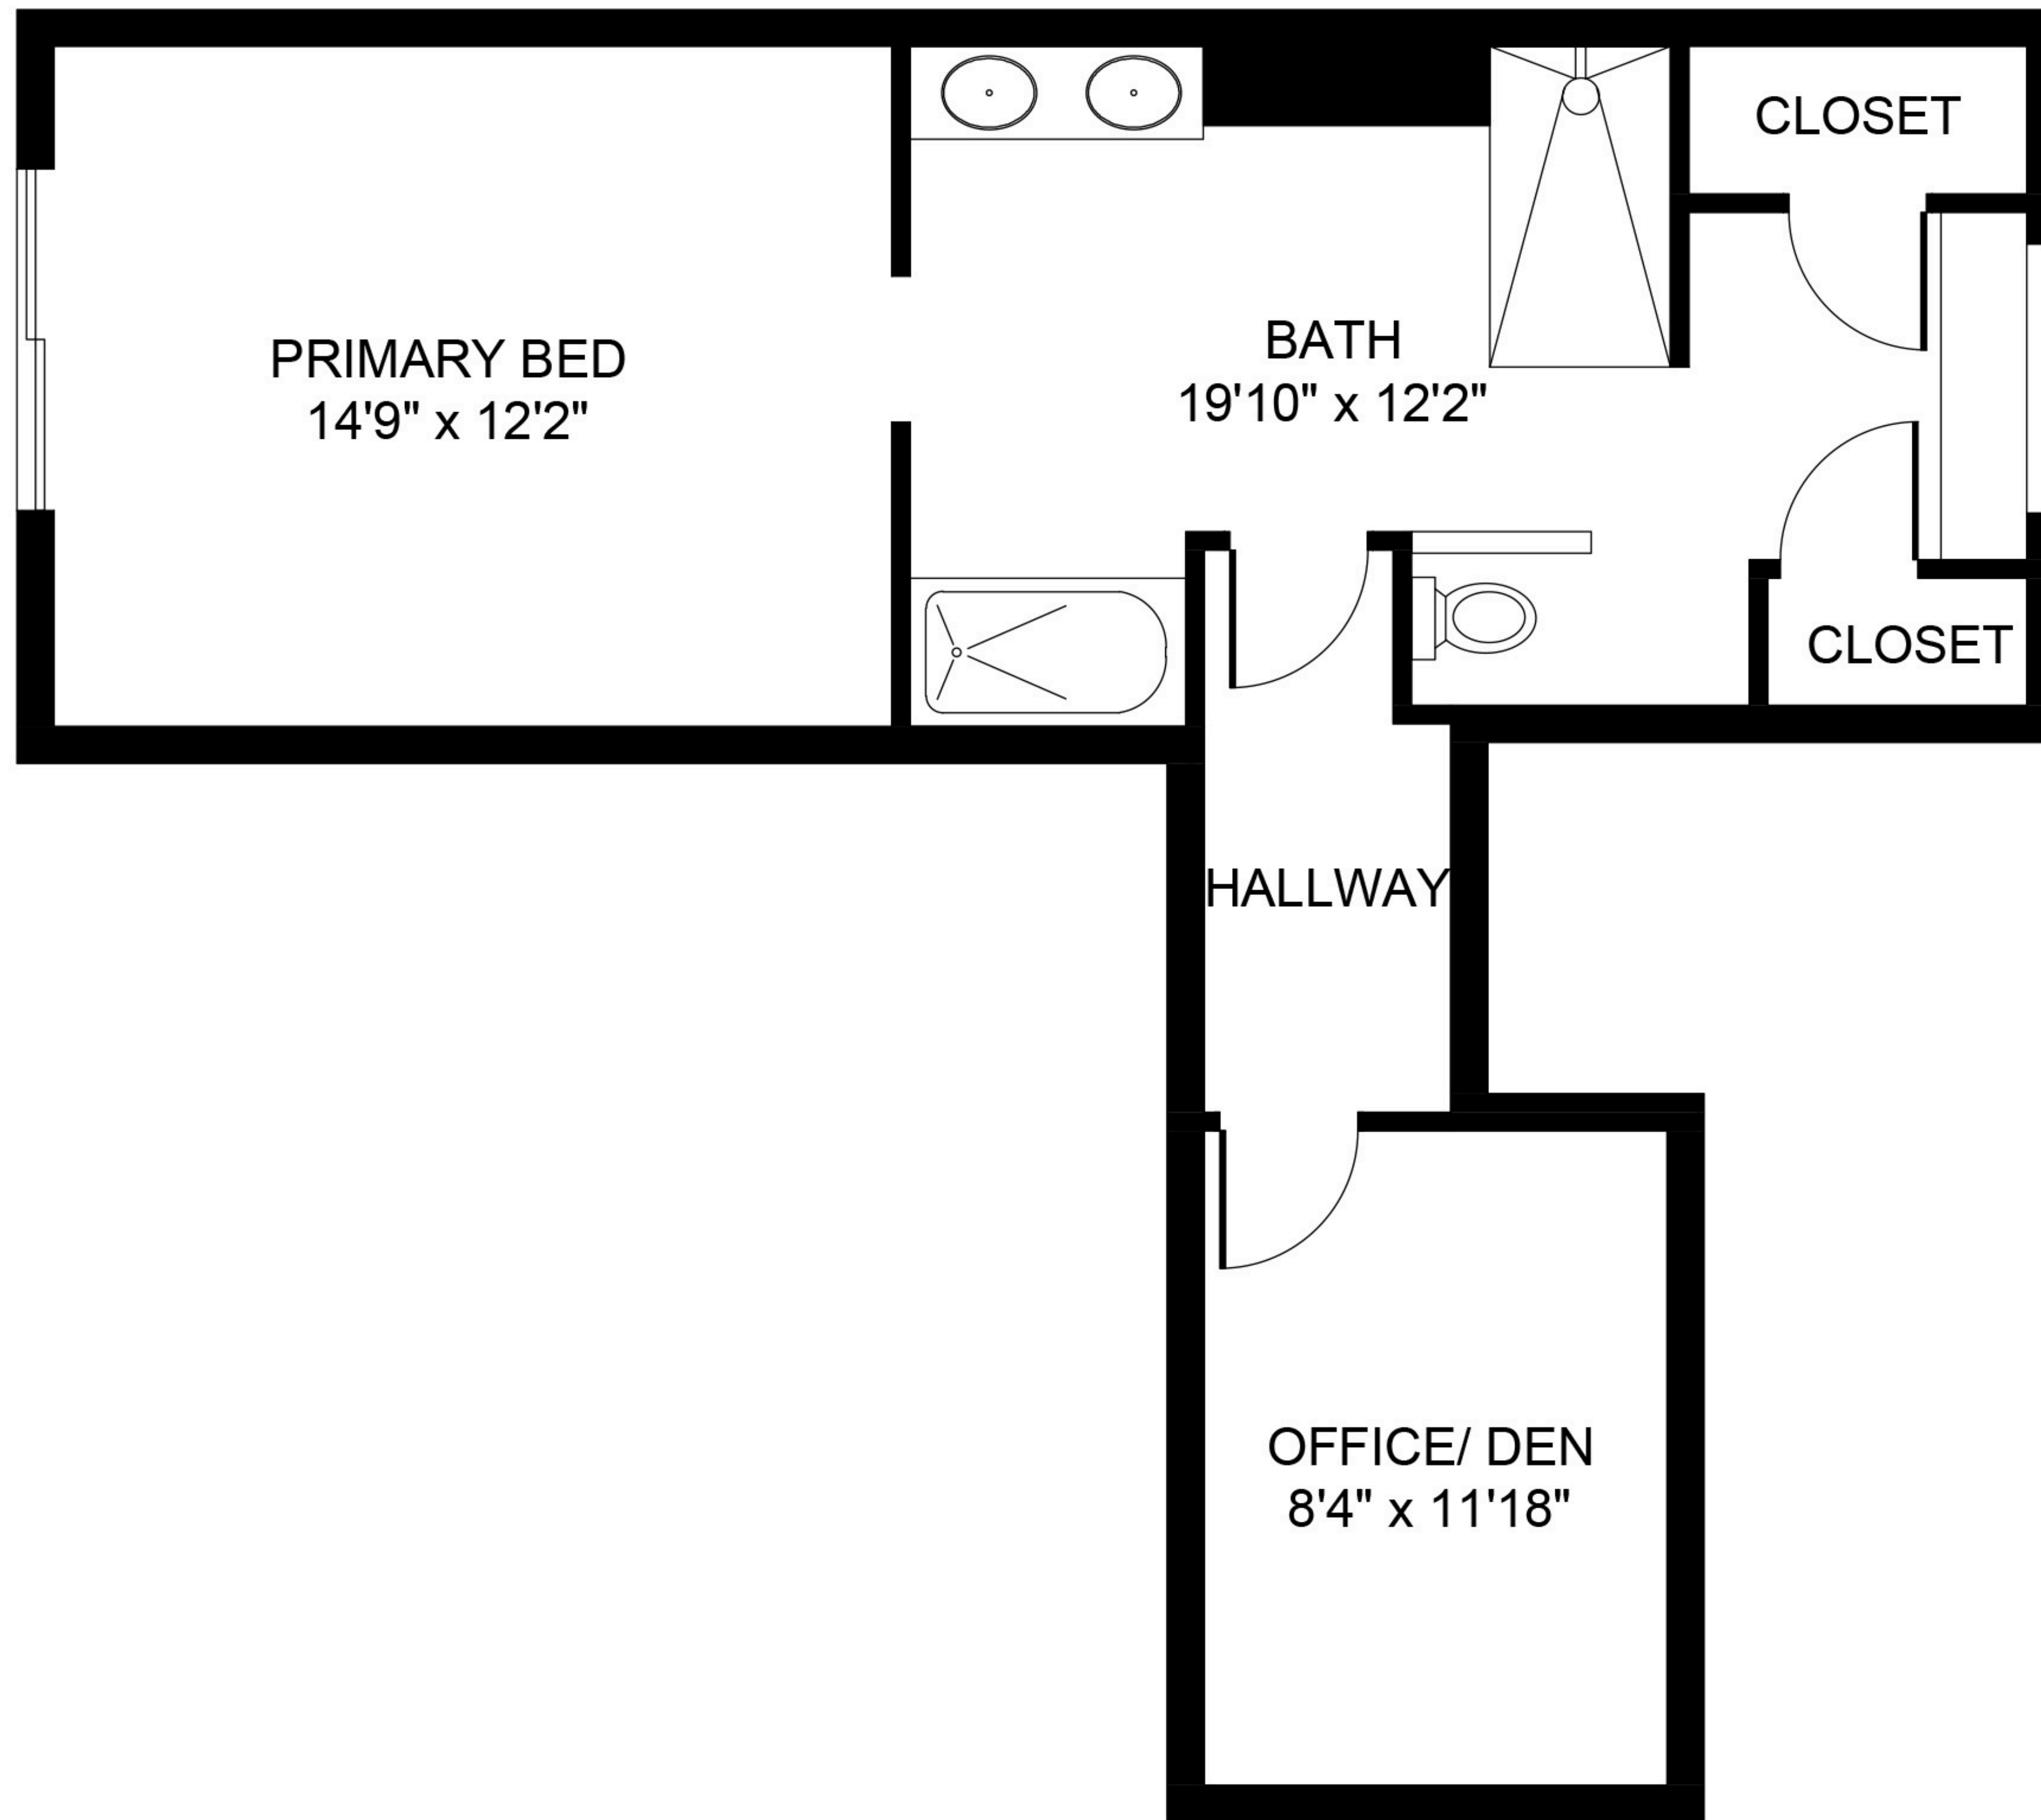

GROSS INTERNAL AREA TOTAL: 1200 SQ FT SIZES AND DIMENSIONS ARE APPROXIMATE, ACTUAL MAY VARY

GROSS INTERNAL AREA TOTAL: 1200 SQ FT SIZES AND DIMENSIONS ARE APPROXIMATE, ACTUAL MAY VARY