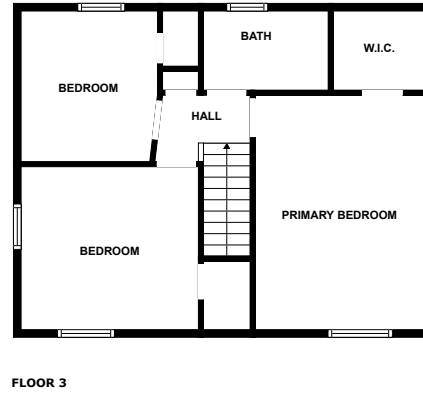

Home report

Tanager Drive 14
McKees Rocks

Highlights

1 Kitchen

1 Living room

3 Bedroom

2 Bath

19 Doors

A Silver Fox Limousine, 3.1
mi

Floor plan

MEASUREMENTS ARE CALCULATED BY CUBICASA TECHNOLOGY. DEEMED HIGHLY RELIABLE BUT NOT GUARANTEED.

Appendix 1: Data sheet

Room - 2	Bath - 2	Bath - Toilet - 1
Basement - 1	Utility - 1	Entry - 1
Entry - Foyer - 1	Kitchen - 1	Dining - 1
Dining - Open - 1	LivingRoom - 1	Closet - 1
Closet - WalkIn - 1	Hall - 1	Bedroom - 3
Bedroom - Master - 1		