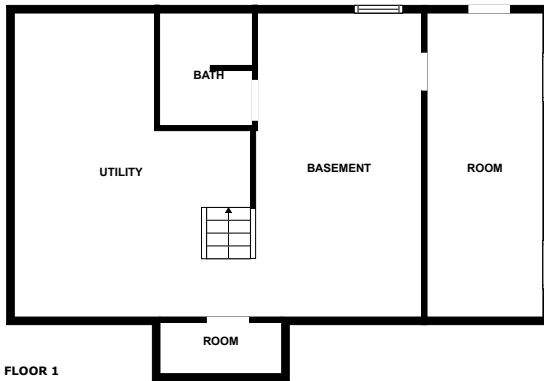

Home report

Tanager Drive 14
McKees Rocks

Highlights

1 Kitchen

1 Living room

3 Bedroom

2 Bath

19 Doors

A Silver Fox Limousine, 3.1
mi

Floor plan

MEASUREMENTS ARE CALCULATED BY CUBICASA TECHNOLOGY. DEEMED HIGHLY RELIABLE BUT NOT GUARANTEED.

Appendix 1: Data sheet

Room - 2	Bath - 2	Bath - Toilet - 1
Basement - 1	Utility - 1	Entry - 1
Entry - Foyer - 1	Kitchen - 1	Dining - 1
Dining - Open - 1	LivingRoom - 1	Closet - 1
Closet - WalkIn - 1	Hall - 1	Bedroom - 3
Bedroom - Master - 1		