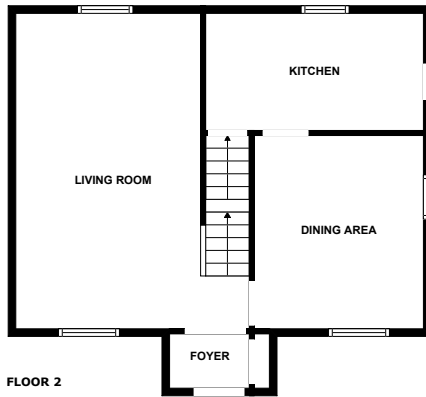

Home report

Tanager Drive 14
McKees Rocks

Highlights

1 Kitchen

1 Living room

3 Bedroom

2 Bath

19 Doors

A Silver Fox Limousine, 3.1
mi

Floor plan

MEASUREMENTS ARE CALCULATED BY CUBICASA TECHNOLOGY. DEEMED HIGHLY RELIABLE BUT NOT GUARANTEED.

Appendix 1: Data sheet

Room - 2	Bath - 2	Bath - Toilet - 1
Basement - 1	Utility - 1	Entry - 1
Entry - Foyer - 1	Kitchen - 1	Dining - 1
Dining - Open - 1	LivingRoom - 1	Closet - 1
Closet - WalkIn - 1	Hall - 1	Bedroom - 3
Bedroom - Master - 1		