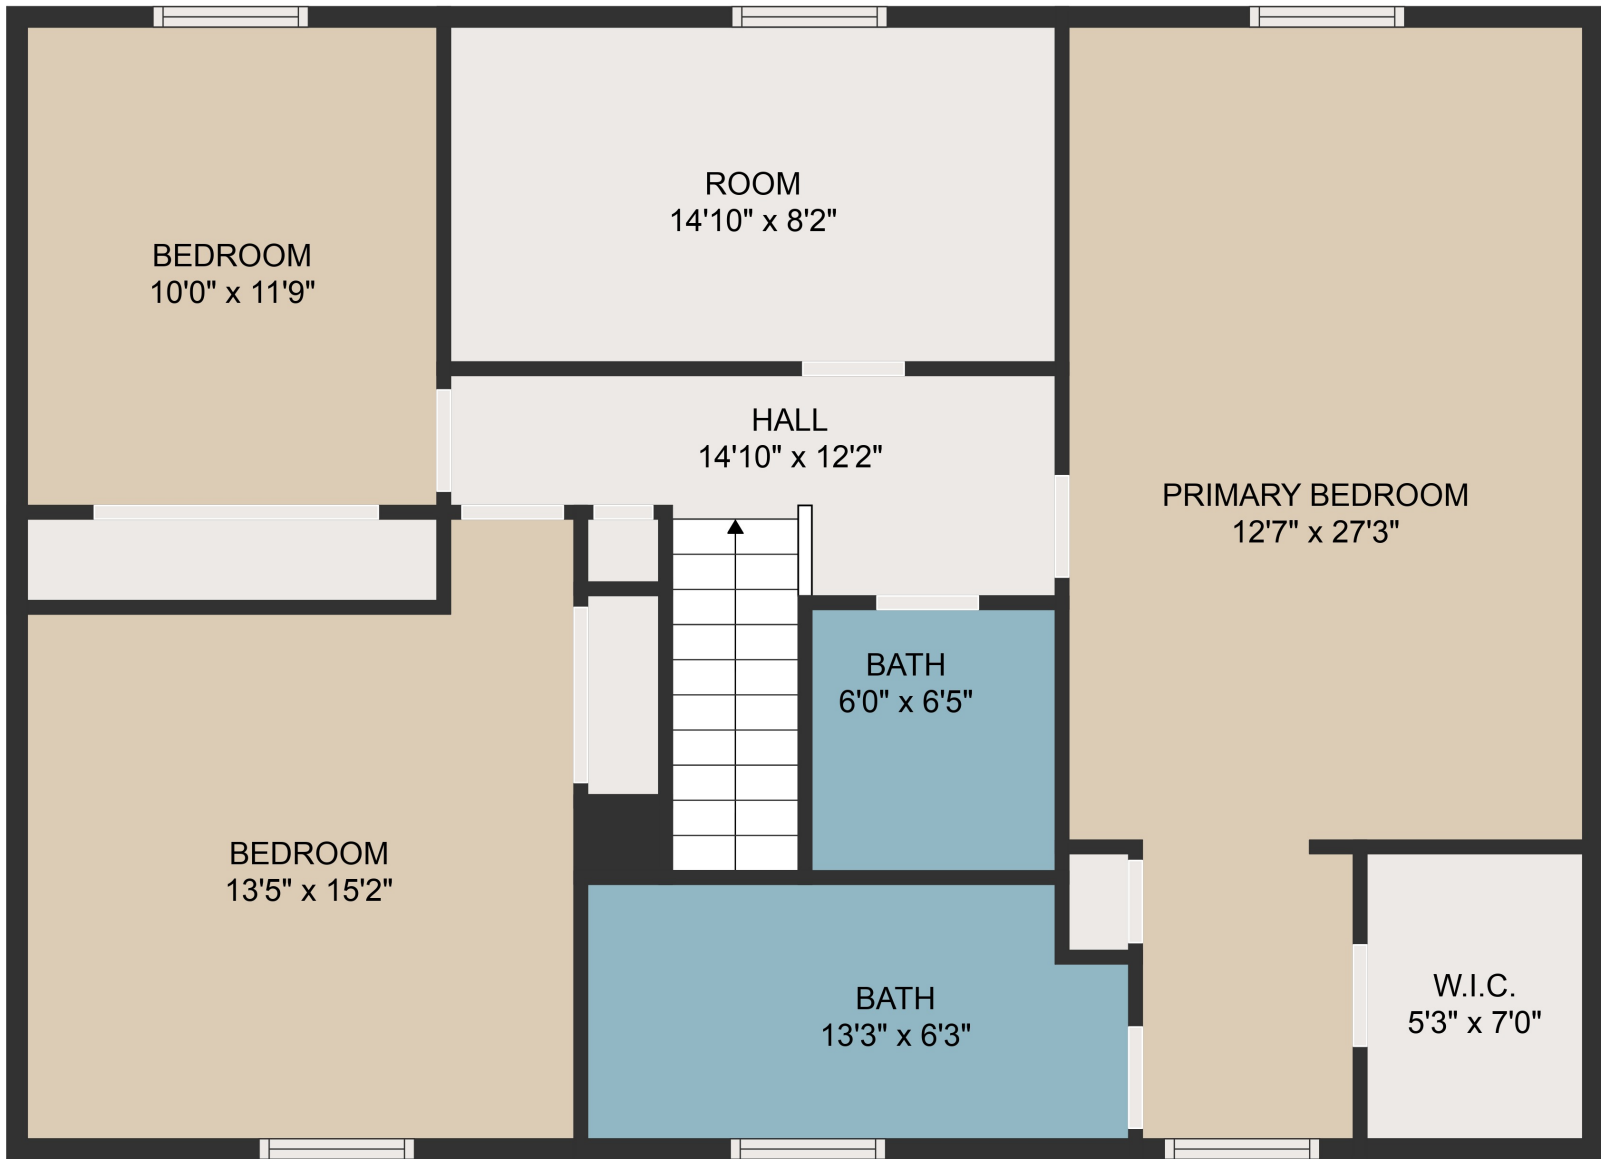

**TOTAL: 2552 sq. ft**  
 Below Ground: 666 sq. ft, FLOOR 2: 849 sq. ft, FLOOR 3: 1037 sq. ft  
 EXCLUDED AREAS: GARAGE: 232 sq. ft, SCREENED PORCH: 110 sq. ft, DECK: 259 sq. ft

MEASUREMENTS ARE DEEMED HIGHLY RELIABLE BUT NOT GUARANTEED.

RECREATION ROOM  
15'6" x 19'6"

UTILITY  
8'8" x 27'3"

BAR  
18'11" x 7'9"

**TOTAL: 2552 sq. ft**

Below Ground: 666 sq. ft, FLOOR 2: 849 sq. ft, FLOOR 3: 1037 sq. ft

EXCLUDED AREAS: GARAGE: 232 sq. ft, SCREENED PORCH: 110 sq. ft, DECK: 259 sq. ft