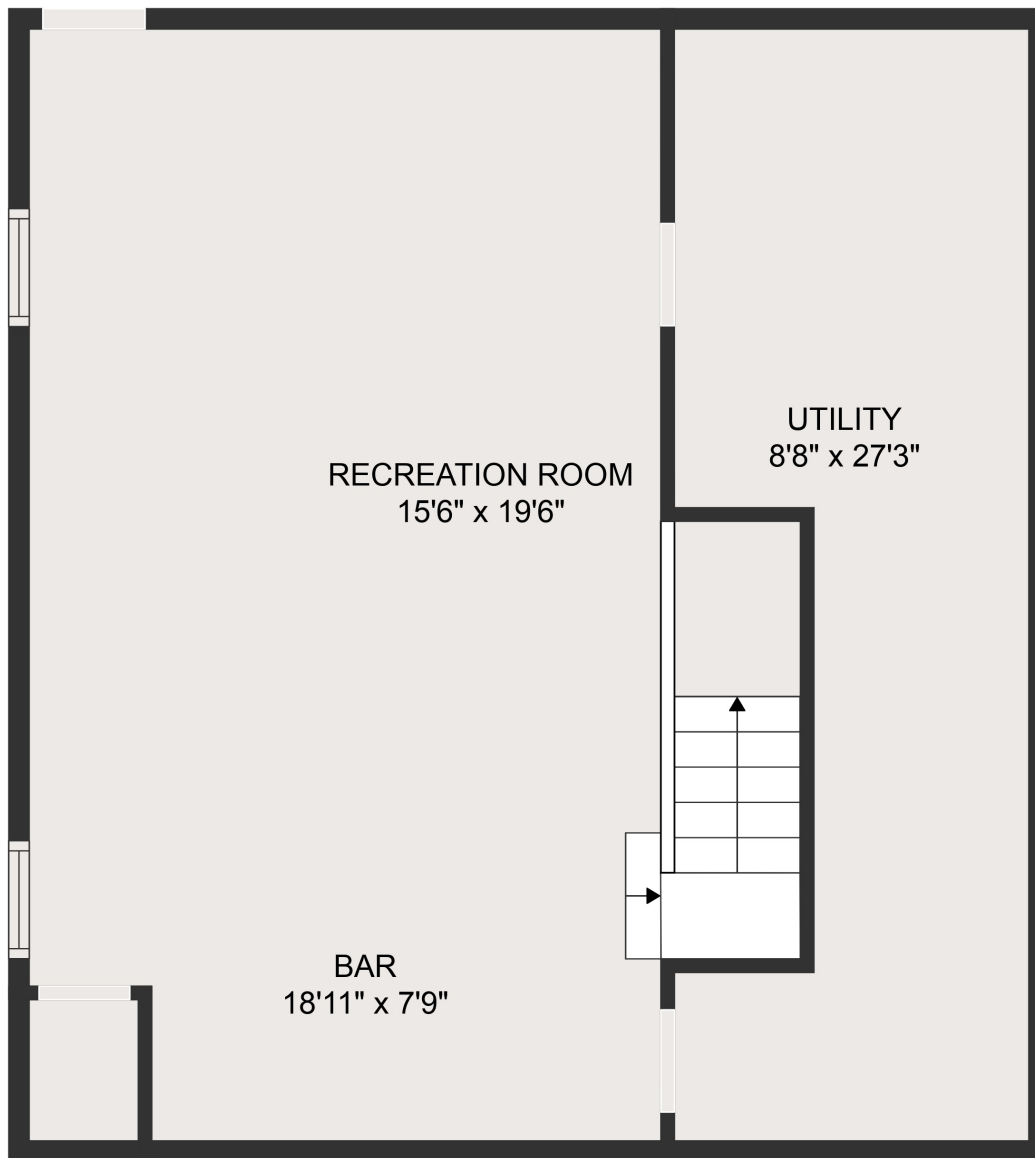

**TOTAL: 2552 sq. ft**  
 Below Ground: 666 sq. ft, FLOOR 2: 849 sq. ft, FLOOR 3: 1037 sq. ft  
 EXCLUDED AREAS: GARAGE: 232 sq. ft, SCREENED PORCH: 110 sq. ft, DECK: 259 sq. ft

MEASUREMENTS ARE DEEMED HIGHLY RELIABLE BUT NOT GUARANTEED.

RECREATION ROOM  
15'6" x 19'6"

UTILITY  
8'8" x 27'3"

BAR  
18'11" x 7'9"

**TOTAL: 2552 sq. ft**

Below Ground: 666 sq. ft, FLOOR 2: 849 sq. ft, FLOOR 3: 1037 sq. ft

EXCLUDED AREAS: GARAGE: 232 sq. ft, SCREENED PORCH: 110 sq. ft, DECK: 259 sq. ft