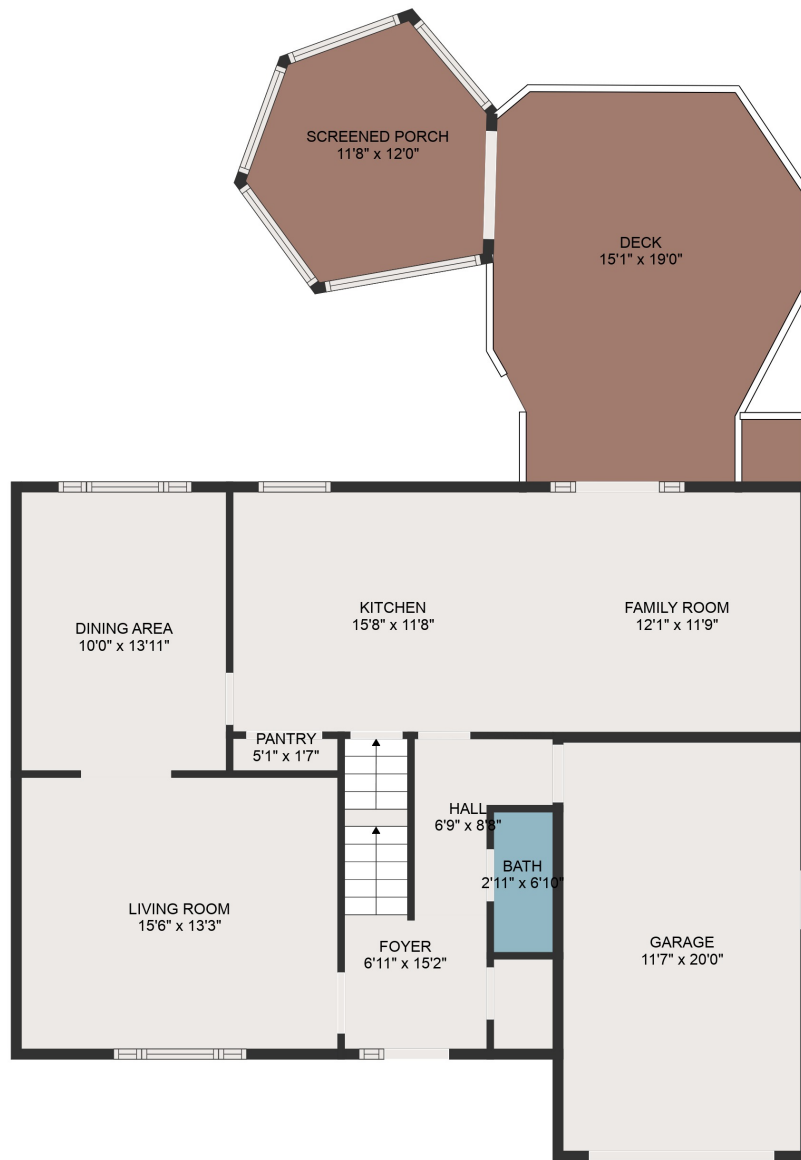

**TOTAL: 2552 sq. ft**  
 Below Ground: 666 sq. ft, FLOOR 2: 849 sq. ft, FLOOR 3: 1037 sq. ft  
 EXCLUDED AREAS: GARAGE: 232 sq. ft, SCREENED PORCH: 110 sq. ft, DECK: 259 sq. ft

MEASUREMENTS ARE DEEMED HIGHLY RELIABLE BUT NOT GUARANTEED.

RECREATION ROOM  
15'6" x 19'6"

UTILITY  
8'8" x 27'3"

BAR  
18'11" x 7'9"

**TOTAL: 2552 sq. ft**

Below Ground: 666 sq. ft, FLOOR 2: 849 sq. ft, FLOOR 3: 1037 sq. ft

EXCLUDED AREAS: GARAGE: 232 sq. ft, SCREENED PORCH: 110 sq. ft, DECK: 259 sq. ft