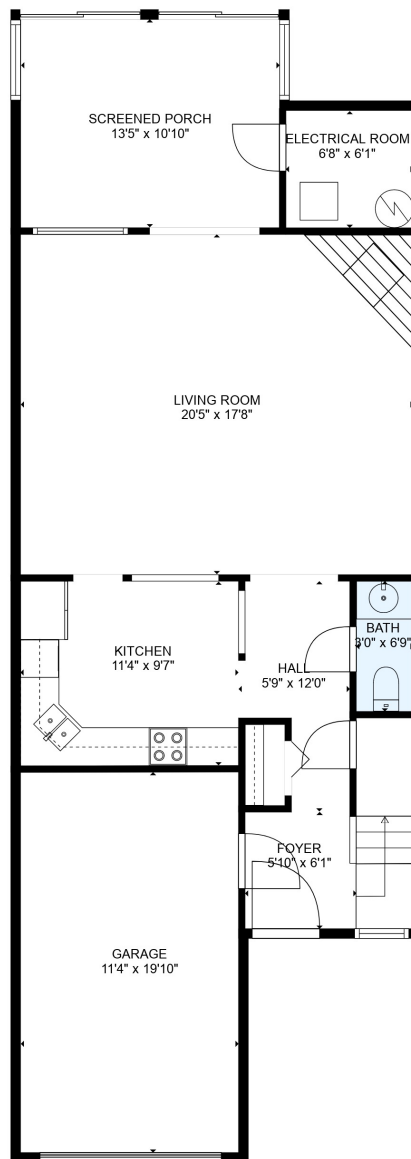

FLOOR 1

FLOOR 2

TOTAL: 1478 sq. ft

FLOOR 1: 642 sq. ft, FLOOR 2: 836 sq. ft

EXCLUDED AREAS: GARAGE: 224 sq. ft, SCREENED PORCH: 146 sq. ft, ELECTRICAL ROOM: 41 sq. ft, OPEN TO BELOW: 34 sq. ft

MEASUREMENTS ARE DEEMED RELIABLE BUT ARE NOT GUARANTEED.

TOTAL: 1478 sq. ft

FLOOR 1: 642 sq. ft, FLOOR 2: 836 sq. ft

EXCLUDED AREAS: GARAGE: 224 sq. ft, SCREENED PORCH: 146 sq. ft, ELECTRICAL ROOM: 41 sq. ft,
OPEN TO BELOW: 34 sq. ft

MEASUREMENTS ARE DEEMED RELIABLE BUT ARE NOT GUARANTEED.