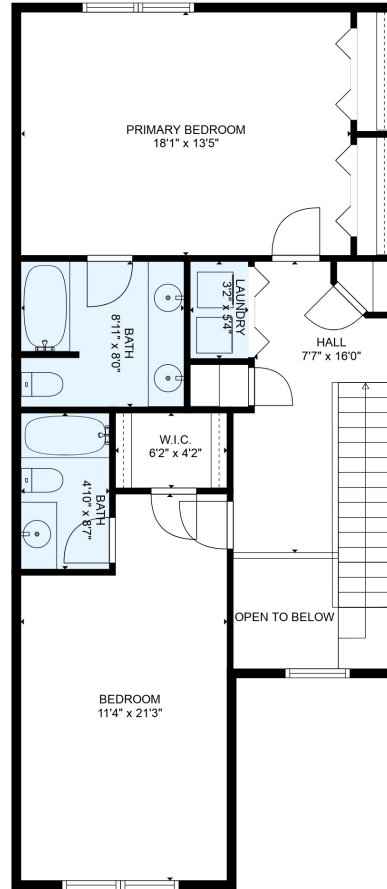

FLOOR 1

FLOOR 2

TOTAL: 1478 sq. ft

FLOOR 1: 642 sq. ft, FLOOR 2: 836 sq. ft

EXCLUDED AREAS: GARAGE: 224 sq. ft, SCREENED PORCH: 146 sq. ft, ELECTRICAL ROOM: 41 sq. ft, OPEN TO BELOW: 34 sq. ft

MEASUREMENTS ARE DEEMED RELIABLE BUT ARE NOT GUARANTEED.

TOTAL: 1478 sq. ft

FLOOR 1: 642 sq. ft, FLOOR 2: 836 sq. ft

EXCLUDED AREAS: GARAGE: 224 sq. ft, SCREENED PORCH: 146 sq. ft, ELECTRICAL ROOM: 41 sq. ft,
OPEN TO BELOW: 34 sq. ft

MEASUREMENTS ARE DEEMED RELIABLE BUT ARE NOT GUARANTEED.