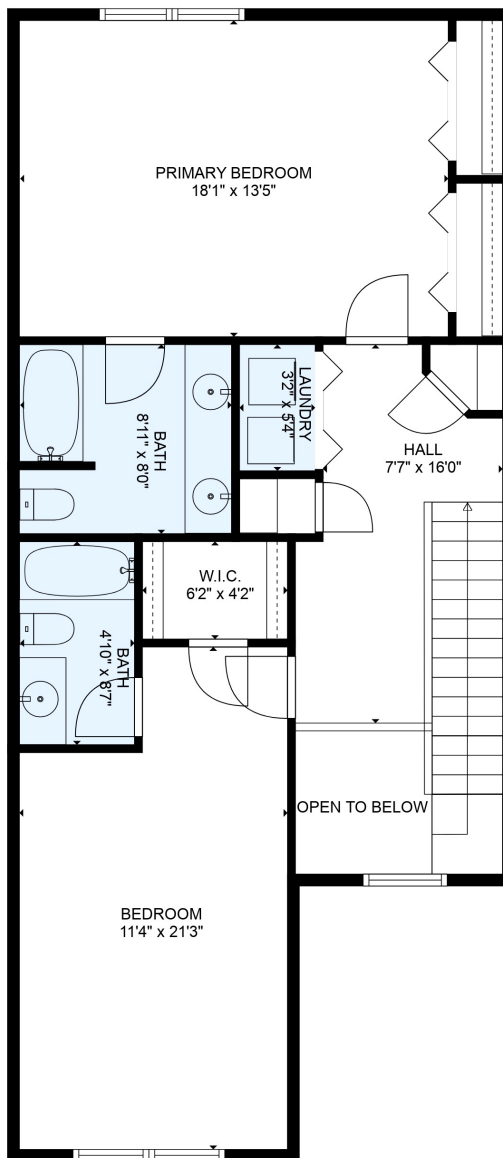

FLOOR 1

FLOOR 2

TOTAL: 1478 sq. ft

FLOOR 1: 642 sq. ft, FLOOR 2: 836 sq. ft

EXCLUDED AREAS: GARAGE: 224 sq. ft, SCREENED PORCH: 146 sq. ft, ELECTRICAL ROOM: 41 sq. ft, OPEN TO BELOW: 34 sq. ft

MEASUREMENTS ARE DEEMED RELIABLE BUT ARE NOT GUARANTEED.

TOTAL: 1478 sq. ft

FLOOR 1: 642 sq. ft, FLOOR 2: 836 sq. ft

EXCLUDED AREAS: GARAGE: 224 sq. ft, SCREENED PORCH: 146 sq. ft, ELECTRICAL ROOM: 41 sq. ft,
OPEN TO BELOW: 34 sq. ft

MEASUREMENTS ARE DEEMED RELIABLE BUT ARE NOT GUARANTEED.