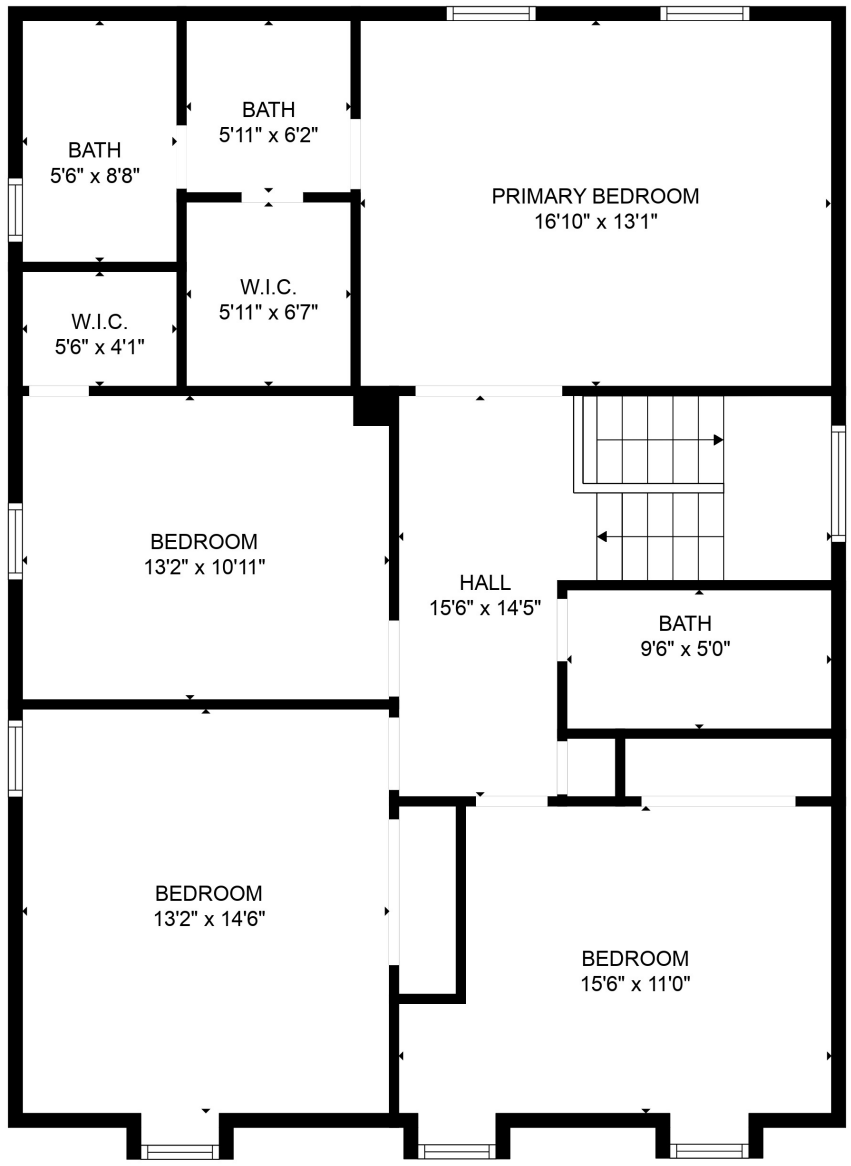

Total scanned area: 3475 sq. ft

SIZES AND DIMENSIONS ARE APPROXIMATE, ACTUAL MAY VARY.

Total scanned area: 3475 sq. ft

SIZES AND DIMENSIONS ARE APPROXIMATE, ACTUAL MAY VARY.

Total scanned area: 3475 sq. ft

SIZES AND DIMENSIONS ARE APPROXIMATE, ACTUAL MAY VARY.

Total scanned area: 3475 sq. ft

SIZES AND DIMENSIONS ARE APPROXIMATE, ACTUAL MAY VARY.