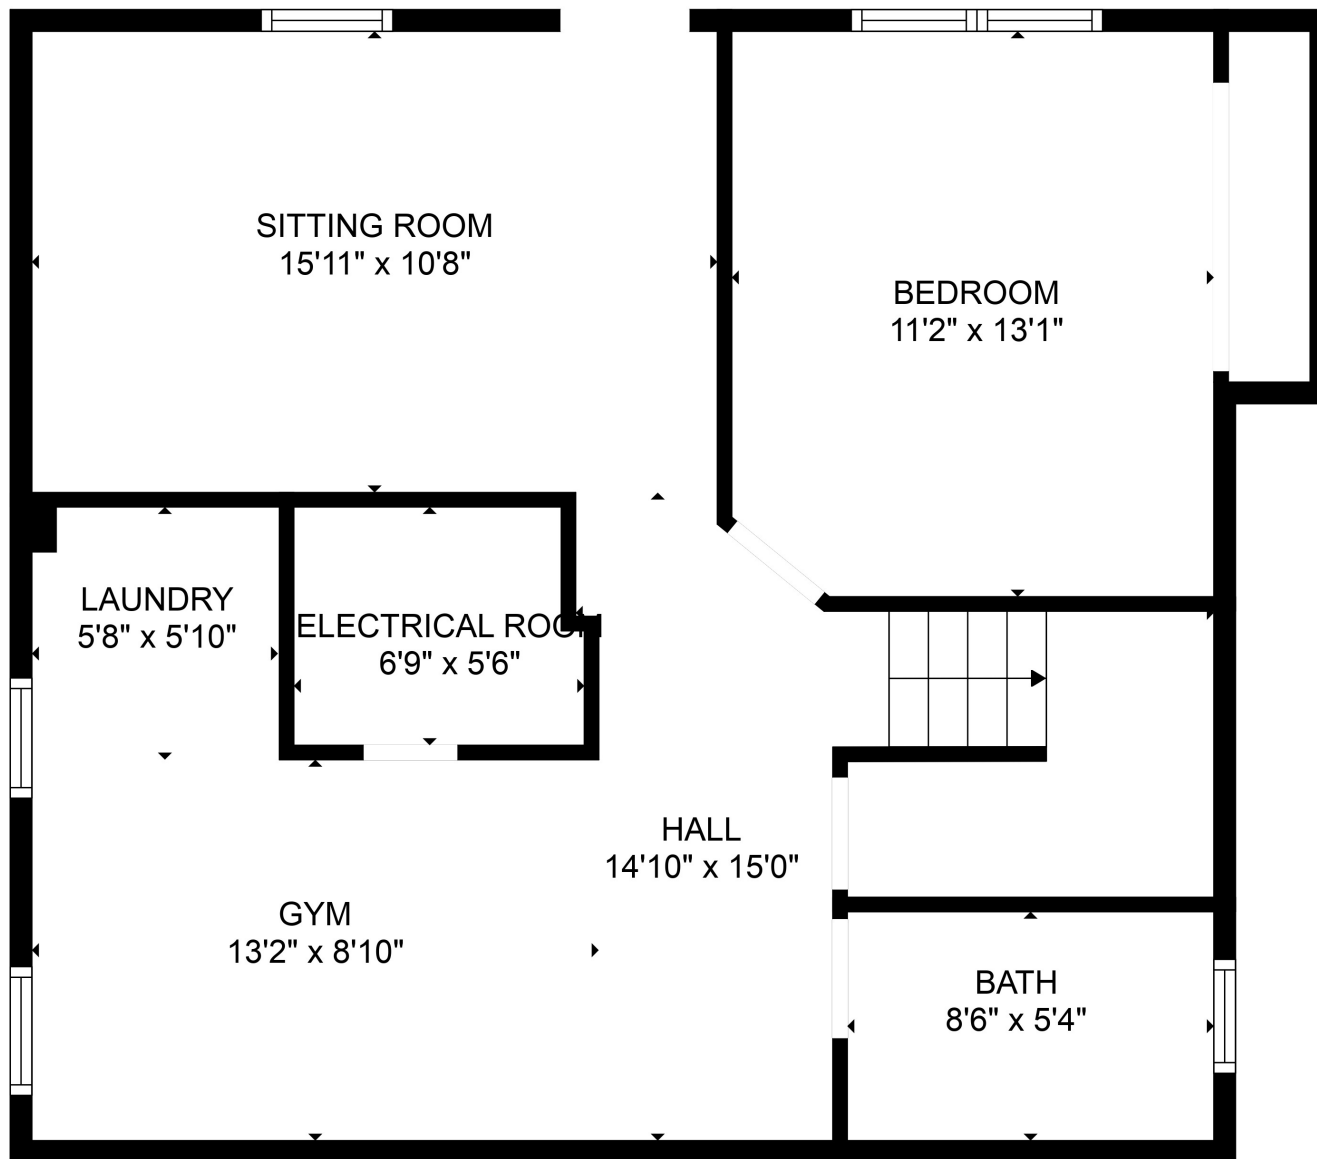

Total scanned area: 3475 sq. ft

SIZES AND DIMENSIONS ARE APPROXIMATE, ACTUAL MAY VARY.

Total scanned area: 3475 sq. ft

SIZES AND DIMENSIONS ARE APPROXIMATE, ACTUAL MAY VARY.

Total scanned area: 3475 sq. ft

SIZES AND DIMENSIONS ARE APPROXIMATE, ACTUAL MAY VARY.

Total scanned area: 3475 sq. ft

SIZES AND DIMENSIONS ARE APPROXIMATE, ACTUAL MAY VARY.