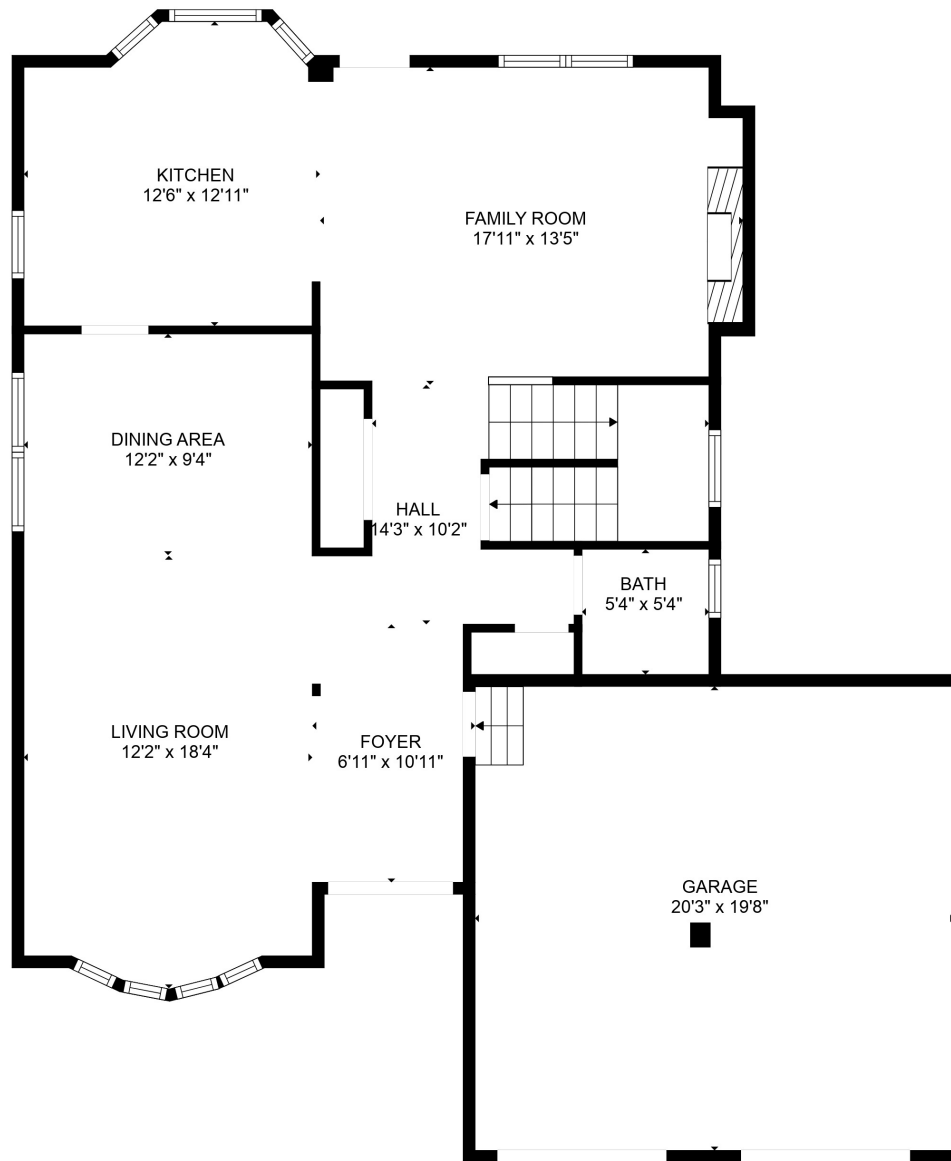

Total scanned area: 3475 sq. ft

SIZES AND DIMENSIONS ARE APPROXIMATE, ACTUAL MAY VARY.

Total scanned area: 3475 sq. ft

SIZES AND DIMENSIONS ARE APPROXIMATE, ACTUAL MAY VARY.

Total scanned area: 3475 sq. ft

SIZES AND DIMENSIONS ARE APPROXIMATE, ACTUAL MAY VARY.

Total scanned area: 3475 sq. ft

SIZES AND DIMENSIONS ARE APPROXIMATE, ACTUAL MAY VARY.