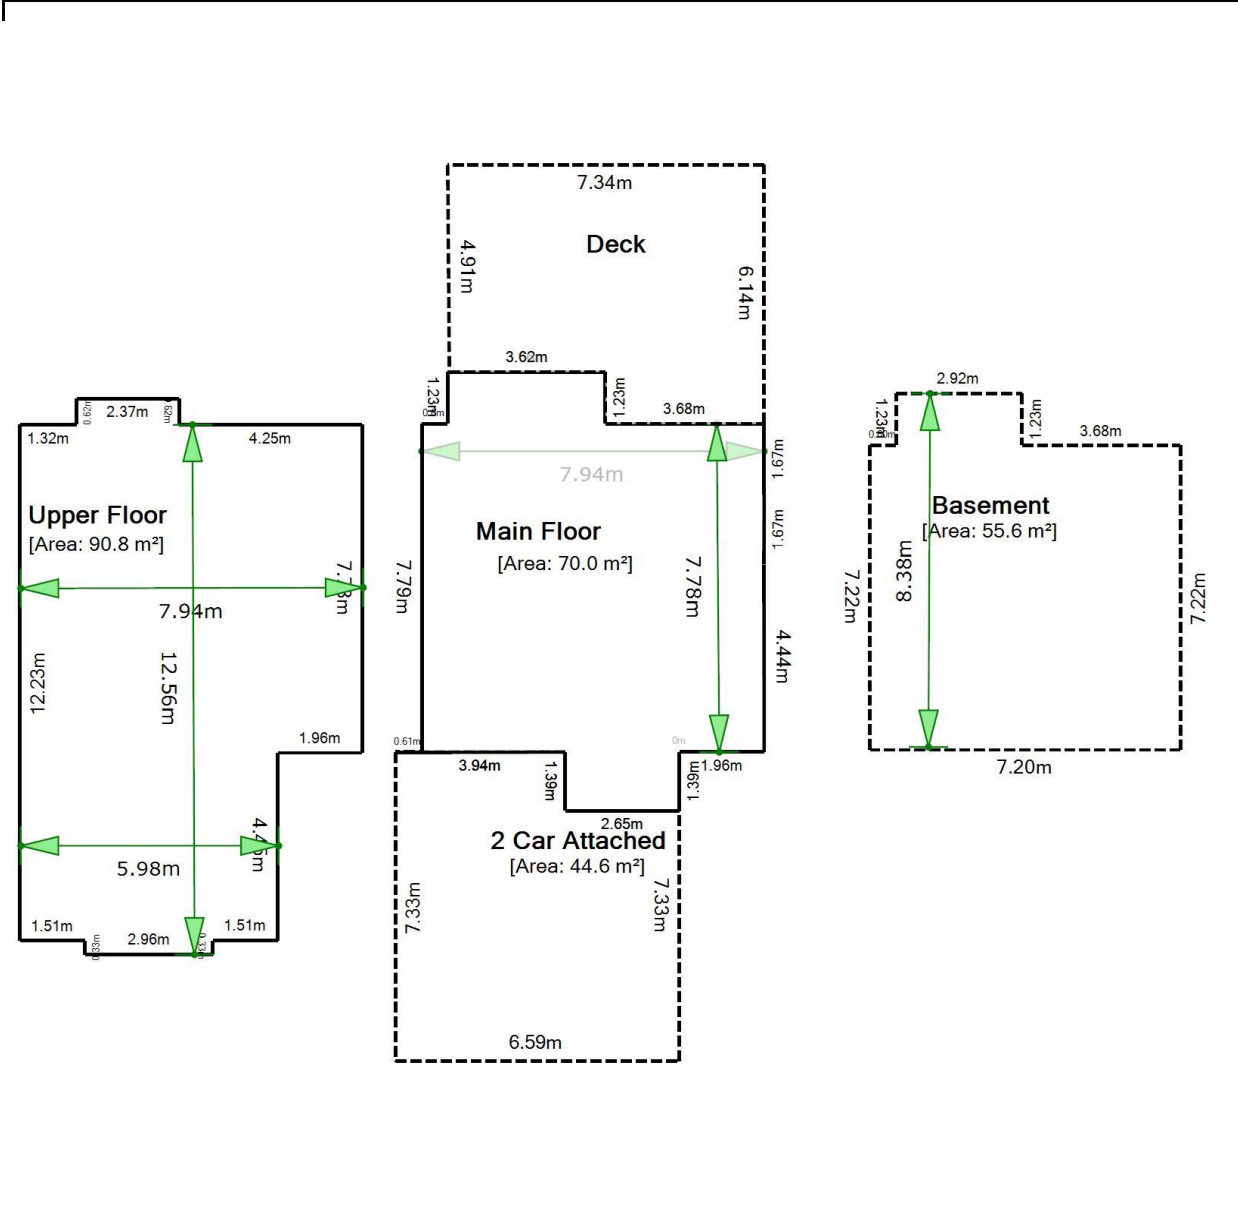

# Sketch Sheet

<b>Realtor Name:</b>	Adam Dirksen - RE/MAX Elite		
<b>Date:</b>	2023-05-10	<b>Address:</b>	1303 117 St SW Edm
<b>Prepared By:</b>	Steve Ricketts	<b>Property Type:</b>	Detached - Measured w/Exterior Walls*
<b>Phone Number:</b>	780-982-6055	<b>Property Style:</b>	2-Storey
		<b>Framing Size:</b>	2" x 6"

<b>TOTAL RMS AREA*:</b>	160.80	sq. m	1,730.8	sq. ft.
<b>Total Home Size:</b>	216.40	sq. m	2,329.3	sq. ft.

\*OTBx Air certifies that all measurements meet or exceed the Residential Measurement Standard (RMS) as provided by the Real Estate Council of Alberta (RECA).