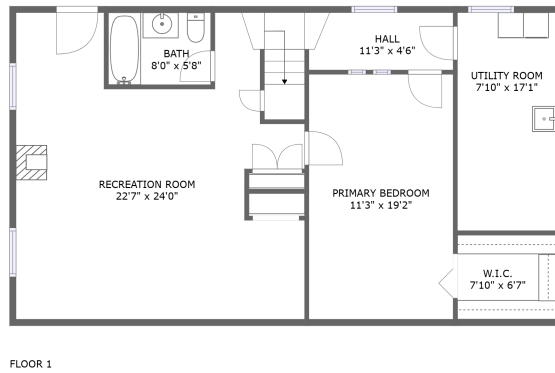

1123 Roundtree Drive, Town and Country, Bedford, Bedford County, Virginia, United States, 24523

Property summary

1 Garages

4 Bedrooms

2 Bathrooms

0 Half baths

2 Floors

1,943 Gross living area sqft

2,850 Total sqft