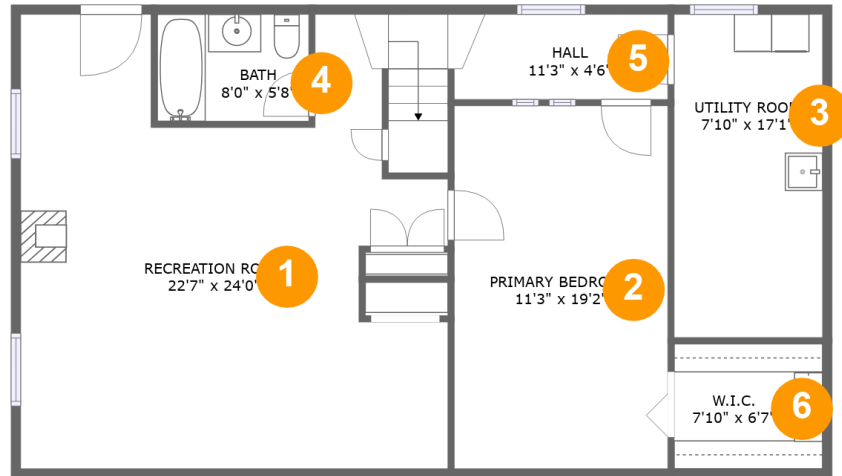

 **2,850** Total sqft

1123 Roundtree Drive, Town and Country, Bedford, Bedford County, Virginia, United States, 24523

Room dimensions

Floor 1

Total sqft: 1083 Living area: 861

#		Dimensions	sqft	Counted as living area
1	Recreation Room	22'7" x 24'0"	460 sq. ft	Yes
2	Bedroom	11'3" x 19'2"	216 sq. ft	No
3	Utility Room	7'10" x 17'1"	134 sq. ft	Yes
4	Bath	8'0" x 5'8"	45 sq. ft	Yes
5	Hall	11'3" x 4'6"	52 sq. ft	Yes
6	Cl	7'10" x 6'7"	52 sq. ft	Yes

Dimensions: 18'11" x 12'2"
Area: 230 sq. ft
Counted as living area: Yes

Heated: Yes
Finished: Yes
Enclosed: Yes
Contiguous: Yes
Permitted: Yes
Wet space: No
Addition: No
Conversion: No

**1123 Roundtree Drive, Town and Country, Bedford,
Bedford County, Virginia, United States, 24523**

Dimensions: 20'5" x 23'11"
Area: 489 sq. ft
Counted as living area: No

Heated: No
Finished: No
Enclosed: Yes
Contiguous: Yes
Permitted: Yes
Wet space: No
Addition: No
Conversion: No

1123 Roundtree Drive, Town and Country, Bedford, Bedford County, Virginia, United States, 24523

Dimensions: 11'7" x 11'11"
Area: 126 sq. ft
Counted as living area: Yes

Heated: Yes
Finished: Yes
Enclosed: Yes
Contiguous: Yes
Permitted: Yes
Wet space: No
Addition: No
Conversion: No

**1123 Roundtree Drive, Town and Country, Bedford,
Bedford County, Virginia, United States, 24523**