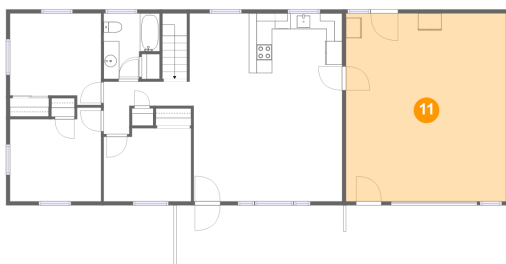

11 Floor 2 - Garage

Dimensions: 20'5" x 23'11"
Area: 489 sq. ft
Counted as living area: No

Heated: No
Finished: No
Enclosed: Yes
Contiguous: Yes
Permitted: Yes
Wet space: No
Addition: No
Conversion: No