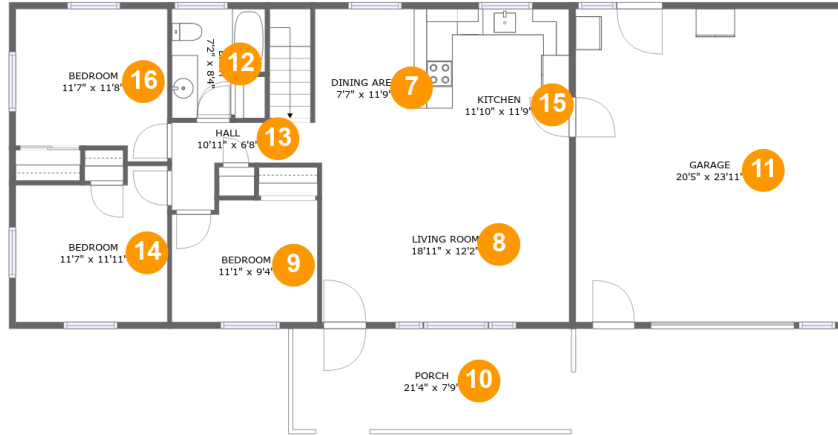

 **2,850** Total sqft

1123 Roundtree Drive, Town and Country, Bedford, Bedford County, Virginia, United States, 24523

Room dimensions

Floor 1

Total sqft: 1083 Living area: 861

#		Dimensions	sqft	Counted as living area
1	Recreation Room	22'7" x 24'0"	460 sq. ft	Yes
2	Bedroom	11'3" x 19'2"	216 sq. ft	No
3	Utility Room	7'10" x 17'1"	134 sq. ft	Yes
4	Bath	8'0" x 5'8"	45 sq. ft	Yes
5	Hall	11'3" x 4'6"	52 sq. ft	Yes
6	Cl	7'10" x 6'7"	52 sq. ft	Yes

1123 Roundtree Drive, Town and Country, Bedford, Bedford County, Virginia, United States, 24523

Room dimensions

Floor 2

Total sqft: 1767 Living area: 1082

#		Dimensions	sqft	Counted as living area
7	Dining Room	7'7" x 11'9"	89 sq. ft	Yes
8	Living Room	18'11" x 12'2"	230 sq. ft	Yes
9	Bedroom	11'1" x 9'4"	100 sq. ft	Yes
10	Outdoor	21'4" x 7'9"	164 sq. ft	No
11	Garage	20'5" x 23'11"	489 sq. ft	No
12	Bath	7'2" x 8'4"	51 sq. ft	Yes
13	Hall	10'11" x 6'8"	46 sq. ft	Yes
14	Bedroom	11'7" x 11'11"	126 sq. ft	Yes
15	Kitchen	11'10" x 11'9"	140 sq. ft	Yes
16	Bedroom	11'7" x 11'8"	125 sq. ft	Yes

Dimensions: 20'5" x 23'11"
Area: 489 sq. ft
Counted as living area: No

Heated: No
Finished: No
Enclosed: Yes
Contiguous: Yes
Permitted: Yes
Wet space: No
Addition: No
Conversion: No

1123 Roundtree Drive, Town and Country, Bedford, Bedford County, Virginia, United States, 24523

Dimensions: 11'7" x 11'11"
Area: 126 sq. ft
Counted as living area: Yes

Heated: Yes
Finished: Yes
Enclosed: Yes
Contiguous: Yes
Permitted: Yes
Wet space: No
Addition: No
Conversion: No

**1123 Roundtree Drive, Town and Country, Bedford,
Bedford County, Virginia, United States, 24523**