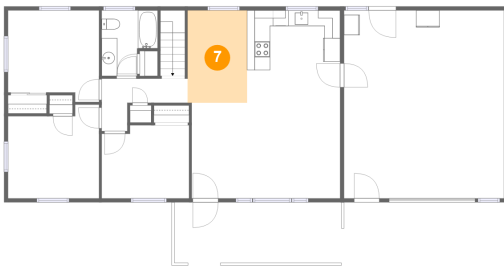

Dimensions: 11'3" x 4'6"
Area: 52 sq. ft
Counted as living area: Yes

Heated: Yes
Finished: Yes
Enclosed: Yes
Contiguous: Yes
Permitted: Yes
Wet space: No
Addition: No
Conversion: No

1123 Roundtree Drive, Town and Country, Bedford, Bedford County, Virginia, United States, 24523

6 Floor 1 - Cl

Dimensions: 7'10" x 6'7"
Area: 52 sq. ft
Counted as living area: Yes

Heated: Yes
Finished: Yes
Enclosed: Yes
Contiguous: Yes
Permitted: Yes
Wet space: No
Addition: No
Conversion: No

7 Floor 2 - Dining Room