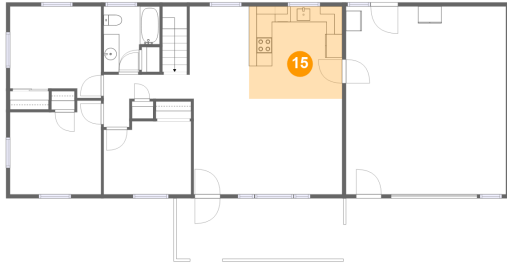

**1123 Roundtree Drive, Town and Country, Bedford,
Bedford County, Virginia, United States, 24523**

15 Floor 2 - Kitchen

Dimensions: 11'10" x 11'9"
Area: 140 sq. ft
Counted as living area: Yes

Heated: Yes
Finished: Yes
Enclosed: Yes
Contiguous: Yes
Permitted: Yes
Wet space: No
Addition: No
Conversion: No