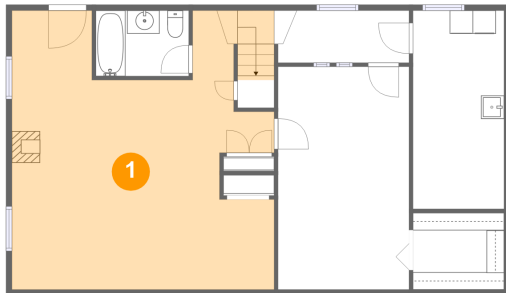

1123 Roundtree Drive, Town and Country, Bedford, Bedford County, Virginia, United States, 24523

Room dimensions

Floor 2

Total sqft: 1767 Living area: 1082

#		Dimensions	sqft	Counted as living area
7	Dining Room	7'7" x 11'9"	89 sq. ft	Yes
8	Living Room	18'11" x 12'2"	230 sq. ft	Yes
9	Bedroom	11'1" x 9'4"	100 sq. ft	Yes
10	Outdoor	21'4" x 7'9"	164 sq. ft	No
11	Garage	20'5" x 23'11"	489 sq. ft	No
12	Bath	7'2" x 8'4"	51 sq. ft	Yes
13	Hall	10'11" x 6'8"	46 sq. ft	Yes
14	Bedroom	11'7" x 11'11"	126 sq. ft	Yes
15	Kitchen	11'10" x 11'9"	140 sq. ft	Yes
16	Bedroom	11'7" x 11'8"	125 sq. ft	Yes

1123 Roundtree Drive, Town and Country, Bedford, Bedford County, Virginia, United States, 24523

1 Floor 1 - Recreation Room

Dimensions: 22'7" x 24'0"
Area: 460 sq. ft
Counted as living area: Yes

Heated: Yes
Finished: Yes
Enclosed: Yes
Contiguous: Yes
Permitted: Yes
Wet space: No
Addition: No
Conversion: No

2 Floor 1 - Bedroom

Dimensions: 11'3" x 19'2"
Area: 216 sq. ft
Counted as living area: No

Heated: Yes
Finished: Yes
Enclosed: Yes
Contiguous: Yes
Permitted: Yes
Wet space: No
Addition: No
Conversion: No