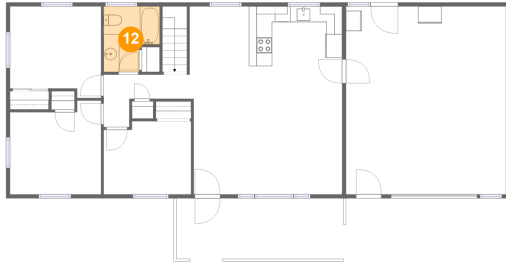

1123 Roundtree Drive, Town and Country, Bedford, Bedford County, Virginia, United States, 24523

12 Floor 2 - Bath

Dimensions: 7'2" x 8'4"
Area: 51 sq. ft
Counted as living area: Yes

Heated: Yes
Finished: Yes
Enclosed: Yes
Contiguous: Yes
Permitted: Yes
Wet space: Yes
Addition: No
Conversion: No