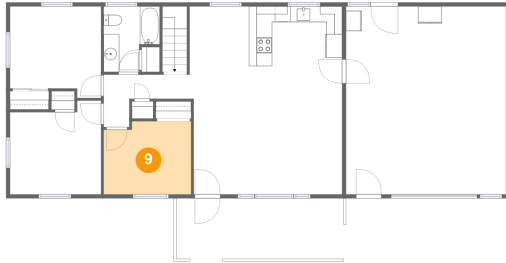

**1123 Roundtree Drive, Town and Country, Bedford,
Bedford County, Virginia, United States, 24523**

9 Floor 2 - Bedroom

Dimensions: 11'1" x 9'4"
Area: 100 sq. ft
Counted as living area: Yes

Heated: Yes
Finished: Yes
Enclosed: Yes
Contiguous: Yes
Permitted: Yes
Wet space: No
Addition: No
Conversion: No