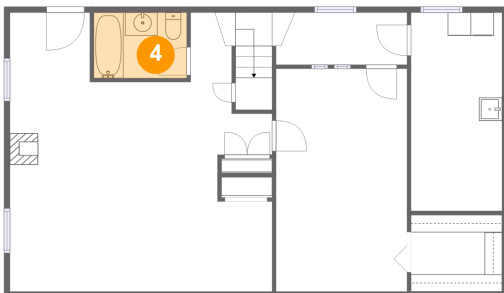

4 Floor 1 - Bath

Dimensions: 8'0" x 5'8"
Area: 45 sq. ft
Counted as living area: Yes

Heated: Yes
Finished: Yes
Enclosed: Yes
Contiguous: Yes
Permitted: Yes
Wet space: Yes
Addition: No
Conversion: No