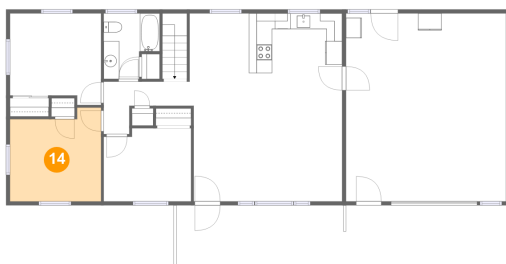

Dimensions: 20'5" x 23'11"
Area: 489 sq. ft
Counted as living area: No

Heated: No
Finished: No
Enclosed: Yes
Contiguous: Yes
Permitted: Yes
Wet space: No
Addition: No
Conversion: No

1123 Roundtree Drive, Town and Country, Bedford, Bedford County, Virginia, United States, 24523

12 Floor 2 - Bath

Dimensions: 7'2" x 8'4"
Area: 51 sq. ft
Counted as living area: Yes

Heated: Yes
Finished: Yes
Enclosed: Yes
Contiguous: Yes
Permitted: Yes
Wet space: Yes
Addition: No
Conversion: No

13 Floor 2 - Hall

Dimensions: 11'7" x 11'11"
Area: 126 sq. ft
Counted as living area: Yes

Heated: Yes
Finished: Yes
Enclosed: Yes
Contiguous: Yes
Permitted: Yes
Wet space: No
Addition: No
Conversion: No

**1123 Roundtree Drive, Town and Country, Bedford,
Bedford County, Virginia, United States, 24523**