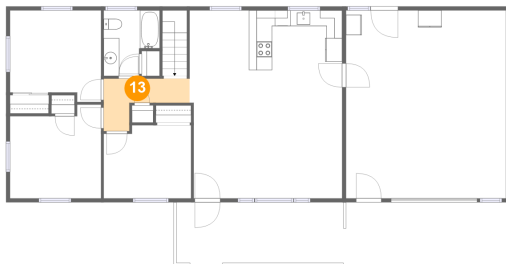

13 Floor 2 - Hall

Dimensions: 10'11" x 6'8"
Area: 46 sq. ft
Counted as living area: Yes

Heated: Yes
Finished: Yes
Enclosed: Yes
Contiguous: Yes
Permitted: Yes
Wet space: No
Addition: No
Conversion: No