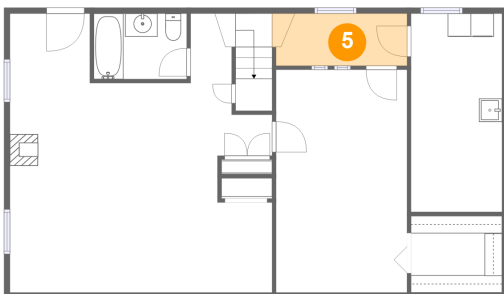

5 Floor 1 - Hall

Dimensions: 11'3" x 4'6"
Area: 52 sq. ft
Counted as living area: Yes

Heated: Yes
Finished: Yes
Enclosed: Yes
Contiguous: Yes
Permitted: Yes
Wet space: No
Addition: No
Conversion: No