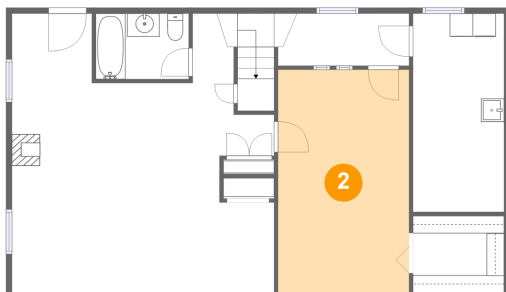

1123 Roundtree Drive, Town and Country, Bedford, Bedford County, Virginia, United States, 24523

1 Floor 1 - Recreation Room

Dimensions: 22'7" x 24'0"
Area: 460 sq. ft
Counted as living area: Yes

Heated: Yes
Finished: Yes
Enclosed: Yes
Contiguous: Yes
Permitted: Yes
Wet space: No
Addition: No
Conversion: No

2 Floor 1 - Bedroom

Dimensions: 11'3" x 19'2"
Area: 216 sq. ft
Counted as living area: No

Heated: Yes
Finished: Yes
Enclosed: Yes
Contiguous: Yes
Permitted: Yes
Wet space: No
Addition: No
Conversion: No