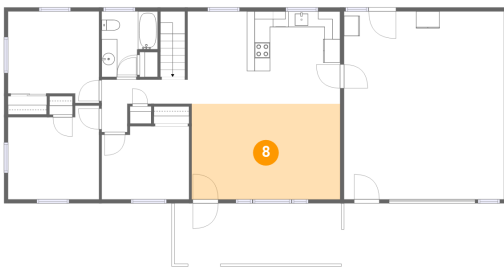

6 Floor 1 - Cl

Dimensions: 7'10" x 6'7"
Area: 52 sq. ft
Counted as living area: Yes

Heated: Yes
Finished: Yes
Enclosed: Yes
Contiguous: Yes
Permitted: Yes
Wet space: No
Addition: No
Conversion: No

7 Floor 2 - Dining Room

Dimensions: 7'7" x 11'9"
Area: 89 sq. ft
Counted as living area: Yes

Heated: Yes
Finished: Yes
Enclosed: Yes
Contiguous: Yes
Permitted: Yes
Wet space: No
Addition: No
Conversion: No

8 Floor 2 - Living Room

Dimensions: 18'11" x 12'2"
Area: 230 sq. ft
Counted as living area: Yes

Heated: Yes
Finished: Yes
Enclosed: Yes
Contiguous: Yes
Permitted: Yes
Wet space: No
Addition: No
Conversion: No

**1123 Roundtree Drive, Town and Country, Bedford,
Bedford County, Virginia, United States, 24523**