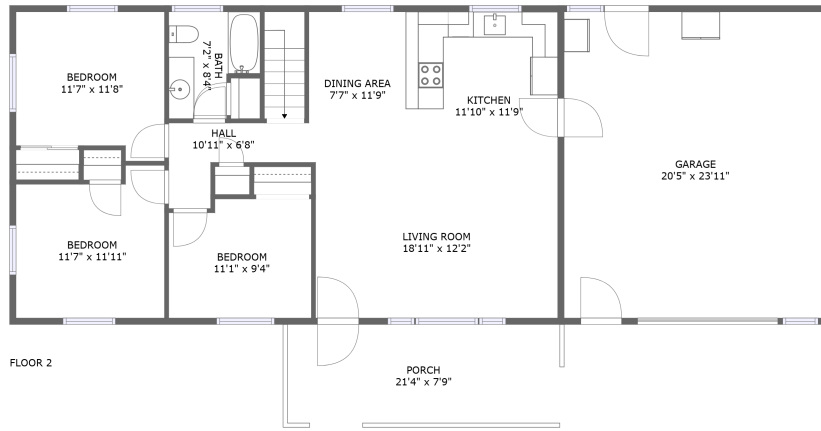

1123 Roundtree Drive, Town and Country, Bedford, Bedford County, Virginia, United States, 24523

Property summary

1 Garages

4 Bedrooms

2 Bathrooms

0 Half baths

2 Floors

1,943 Gross living area sqft

2,850 Total sqft