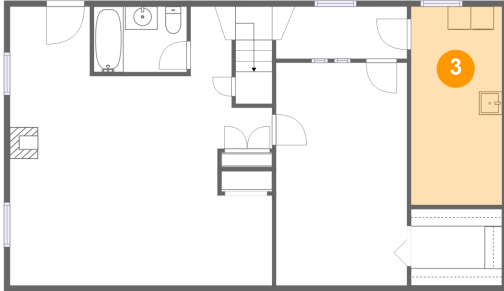

2 Floor 1 - Bedroom

Dimensions: 11'3" x 19'2"
Area: 216 sq. ft
Counted as living area: No

Heated: Yes
Finished: Yes
Enclosed: Yes
Contiguous: Yes
Permitted: Yes
Wet space: No
Addition: No
Conversion: No

1123 Roundtree Drive, Town and Country, Bedford, Bedford County, Virginia, United States, 24523

3 Floor 1 - Utility Room

Dimensions: 7'10" x 17'1"
Area: 134 sq. ft
Counted as living area: Yes

Heated: Yes
Finished: Yes
Enclosed: Yes
Contiguous: Yes
Permitted: Yes
Wet space: No
Addition: No
Conversion: No