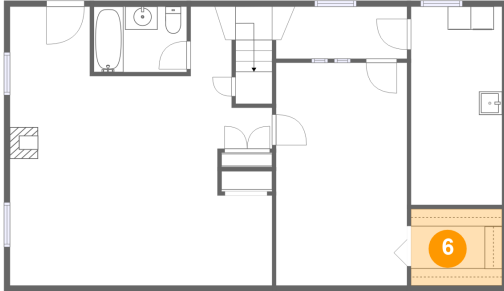

1123 Roundtree Drive, Town and Country, Bedford, Bedford County, Virginia, United States, 24523

6 Floor 1 - Cl

Dimensions: 7'10" x 6'7"
Area: 52 sq. ft
Counted as living area: Yes

Heated: Yes
Finished: Yes
Enclosed: Yes
Contiguous: Yes
Permitted: Yes
Wet space: No
Addition: No
Conversion: No