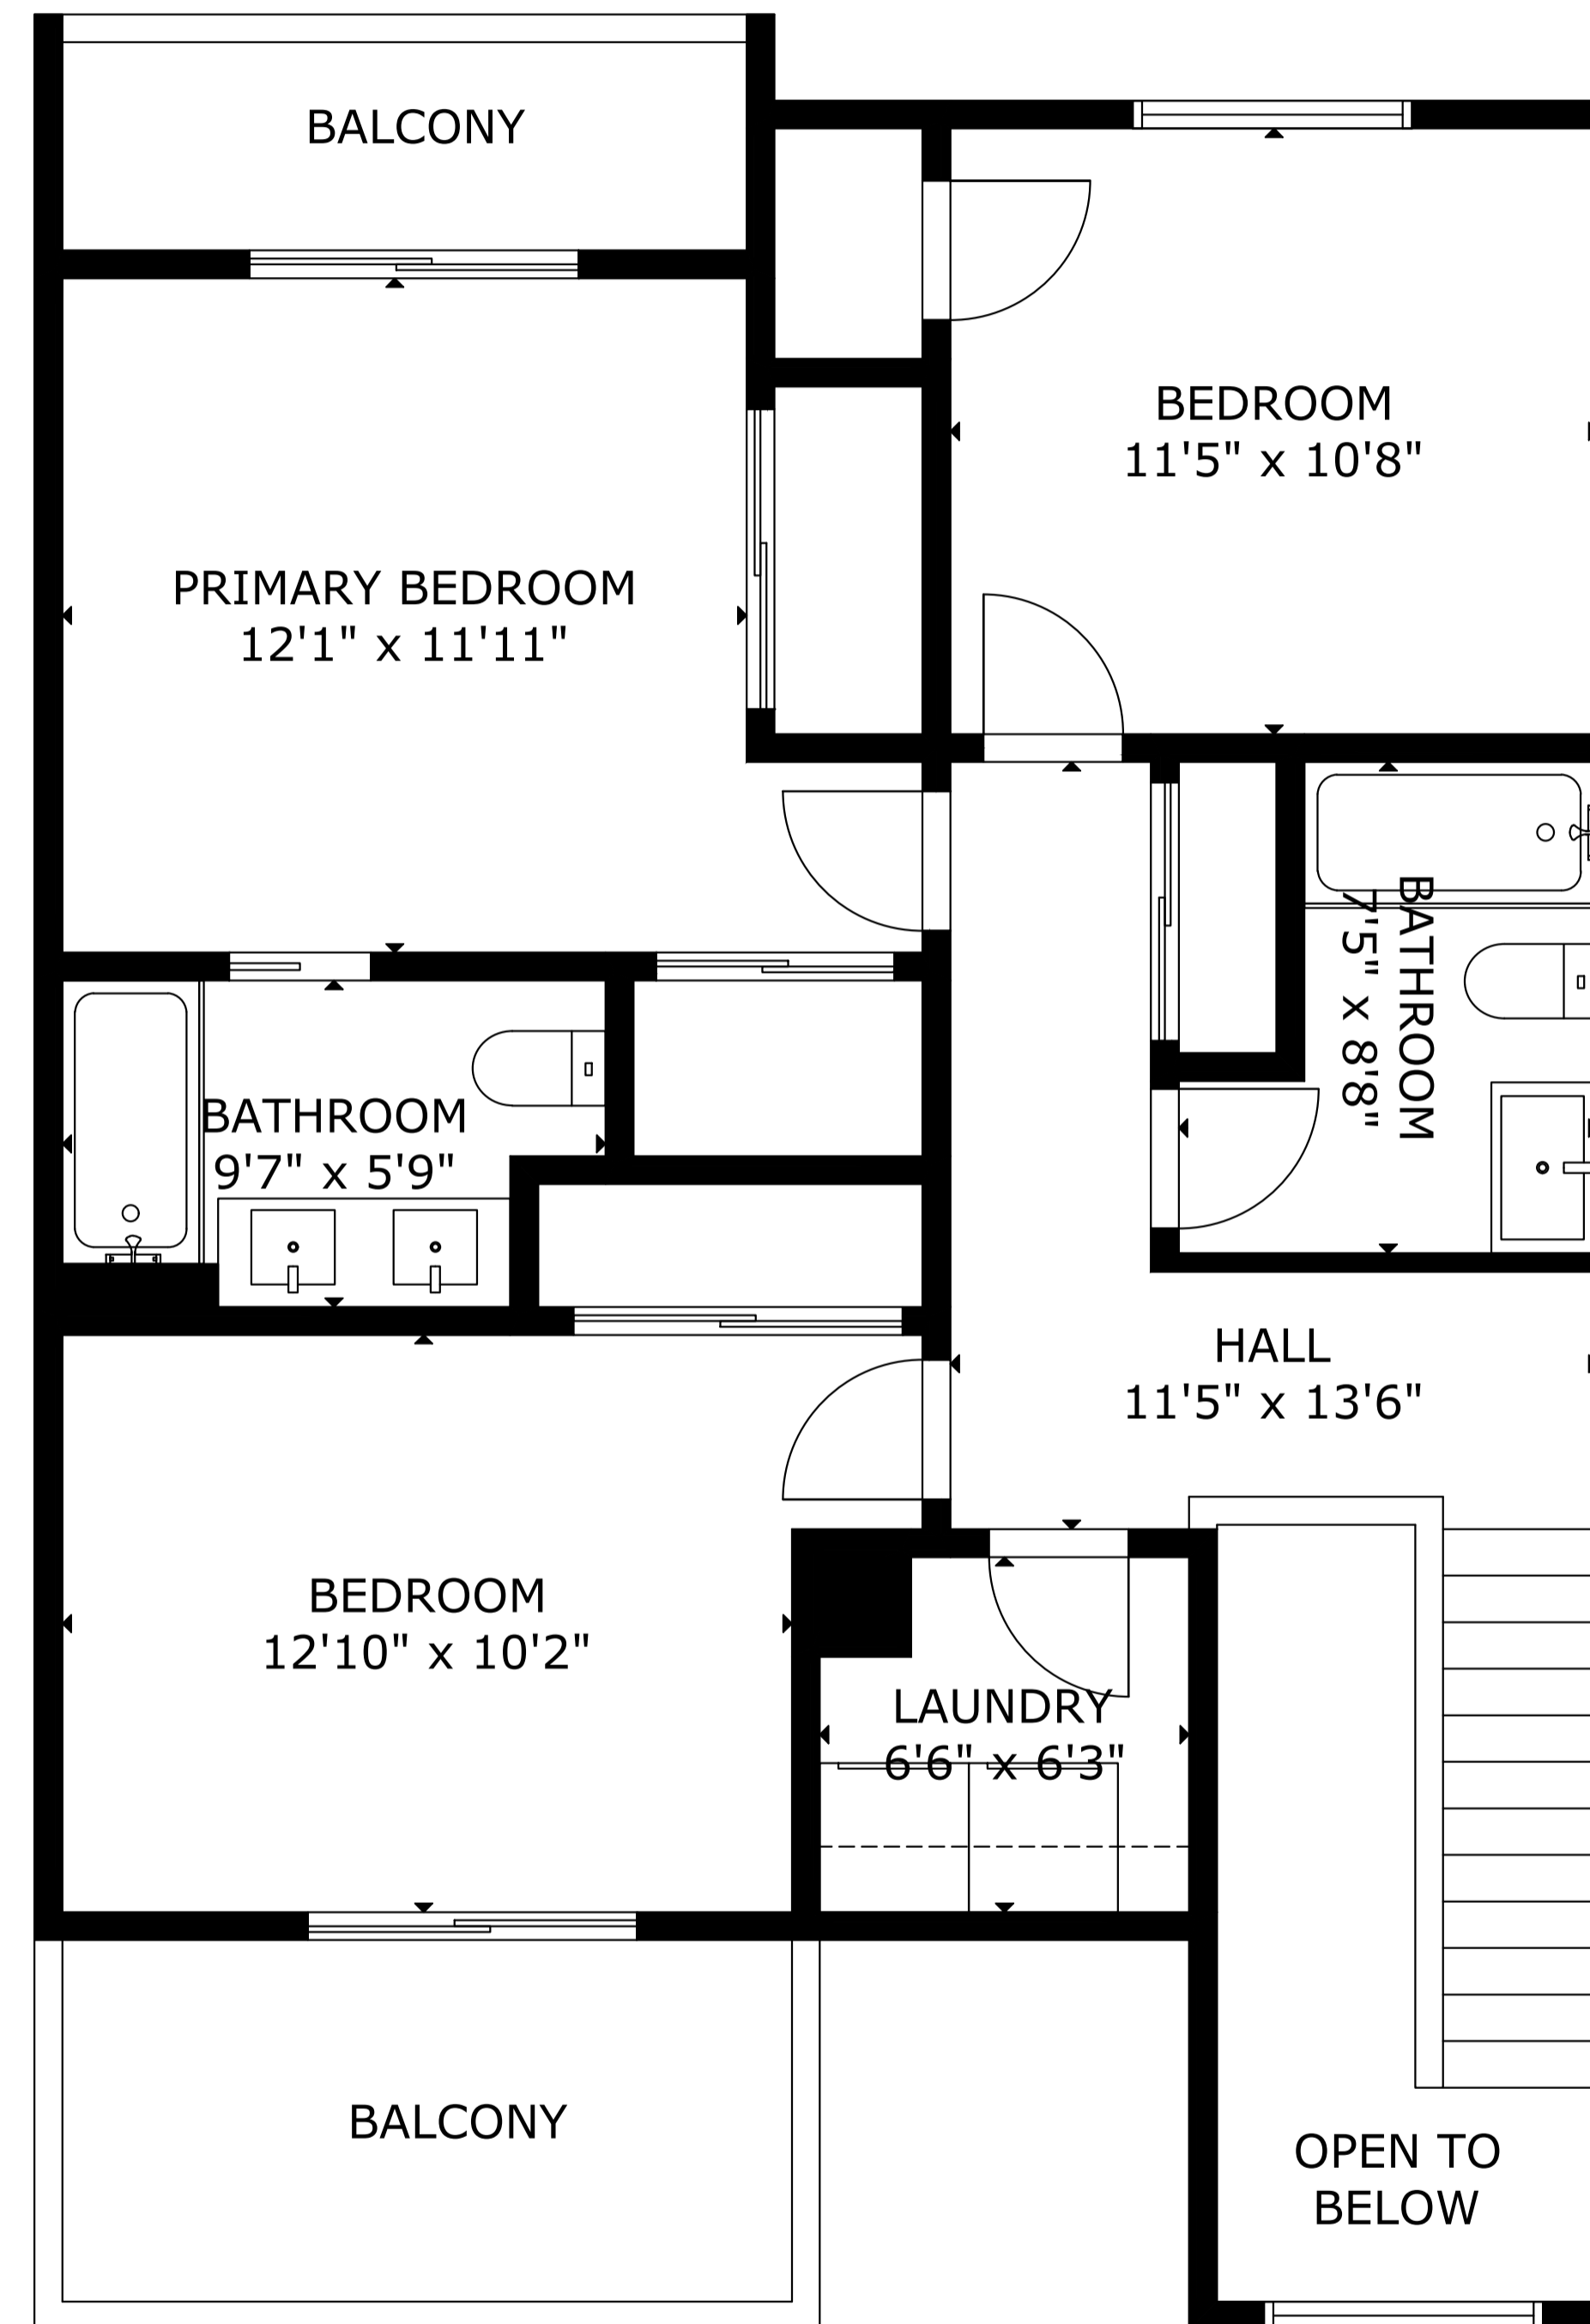

FLOOR 1

FLOOR 2

GROSS INTERNAL AREA

TOTAL: 1,540 sq.ft

FLOOR 1: 737 sq.ft, FLOOR 2: 803 sq.ft

EXCLUDED AREAS: GARAGE: 379 sq.ft

SIZE AND DIMENSIONS ARE APPROXIMATE, ACTUAL MAY VARY