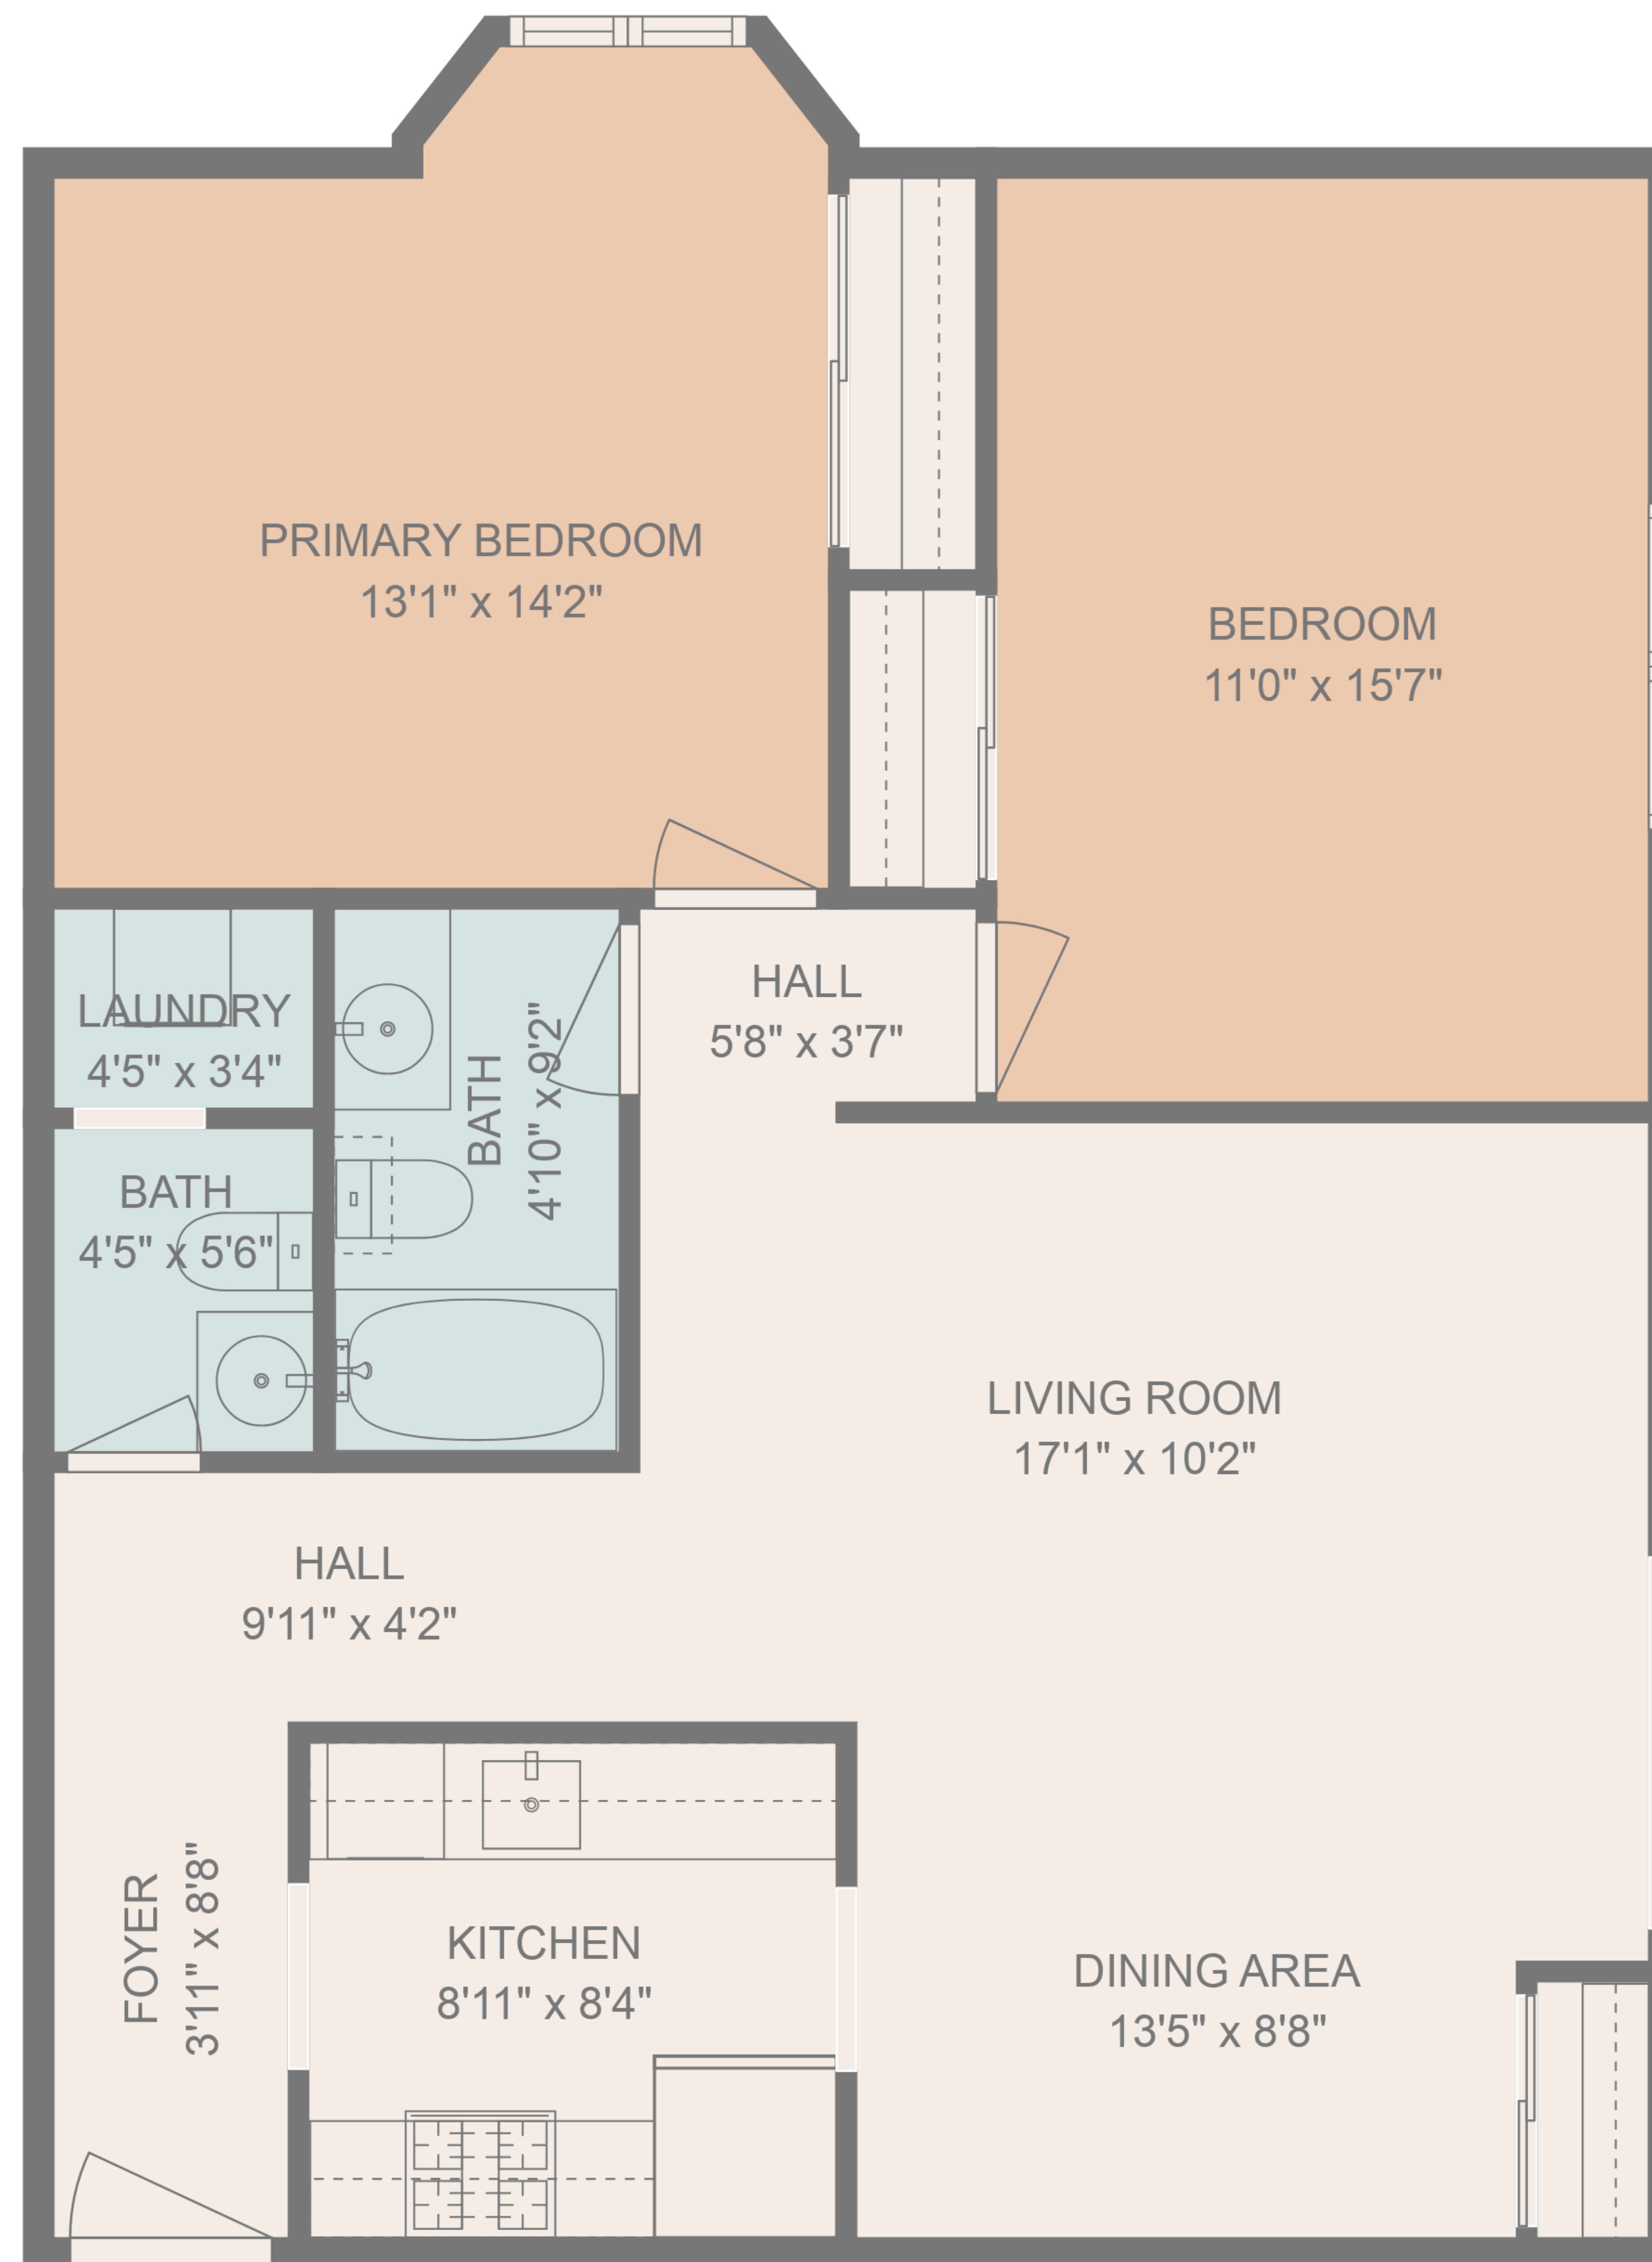

**TOTAL: 952 sq. ft**  
 FLOOR 1: 952 sq. ft

FLOOR PLAN CREATED BY CUBICASA APP. MEASUREMENTS DEEMED HIGHLY RELIABLE BUT NOT GUARANTEED.

**TOTAL: 952 sq. ft**  
 FLOOR 1: 952 sq. ft

FLOOR PLAN CREATED BY CUBICASA APP. MEASUREMENTS DEEMED HIGHLY RELIABLE BUT NOT GUARANTEED.