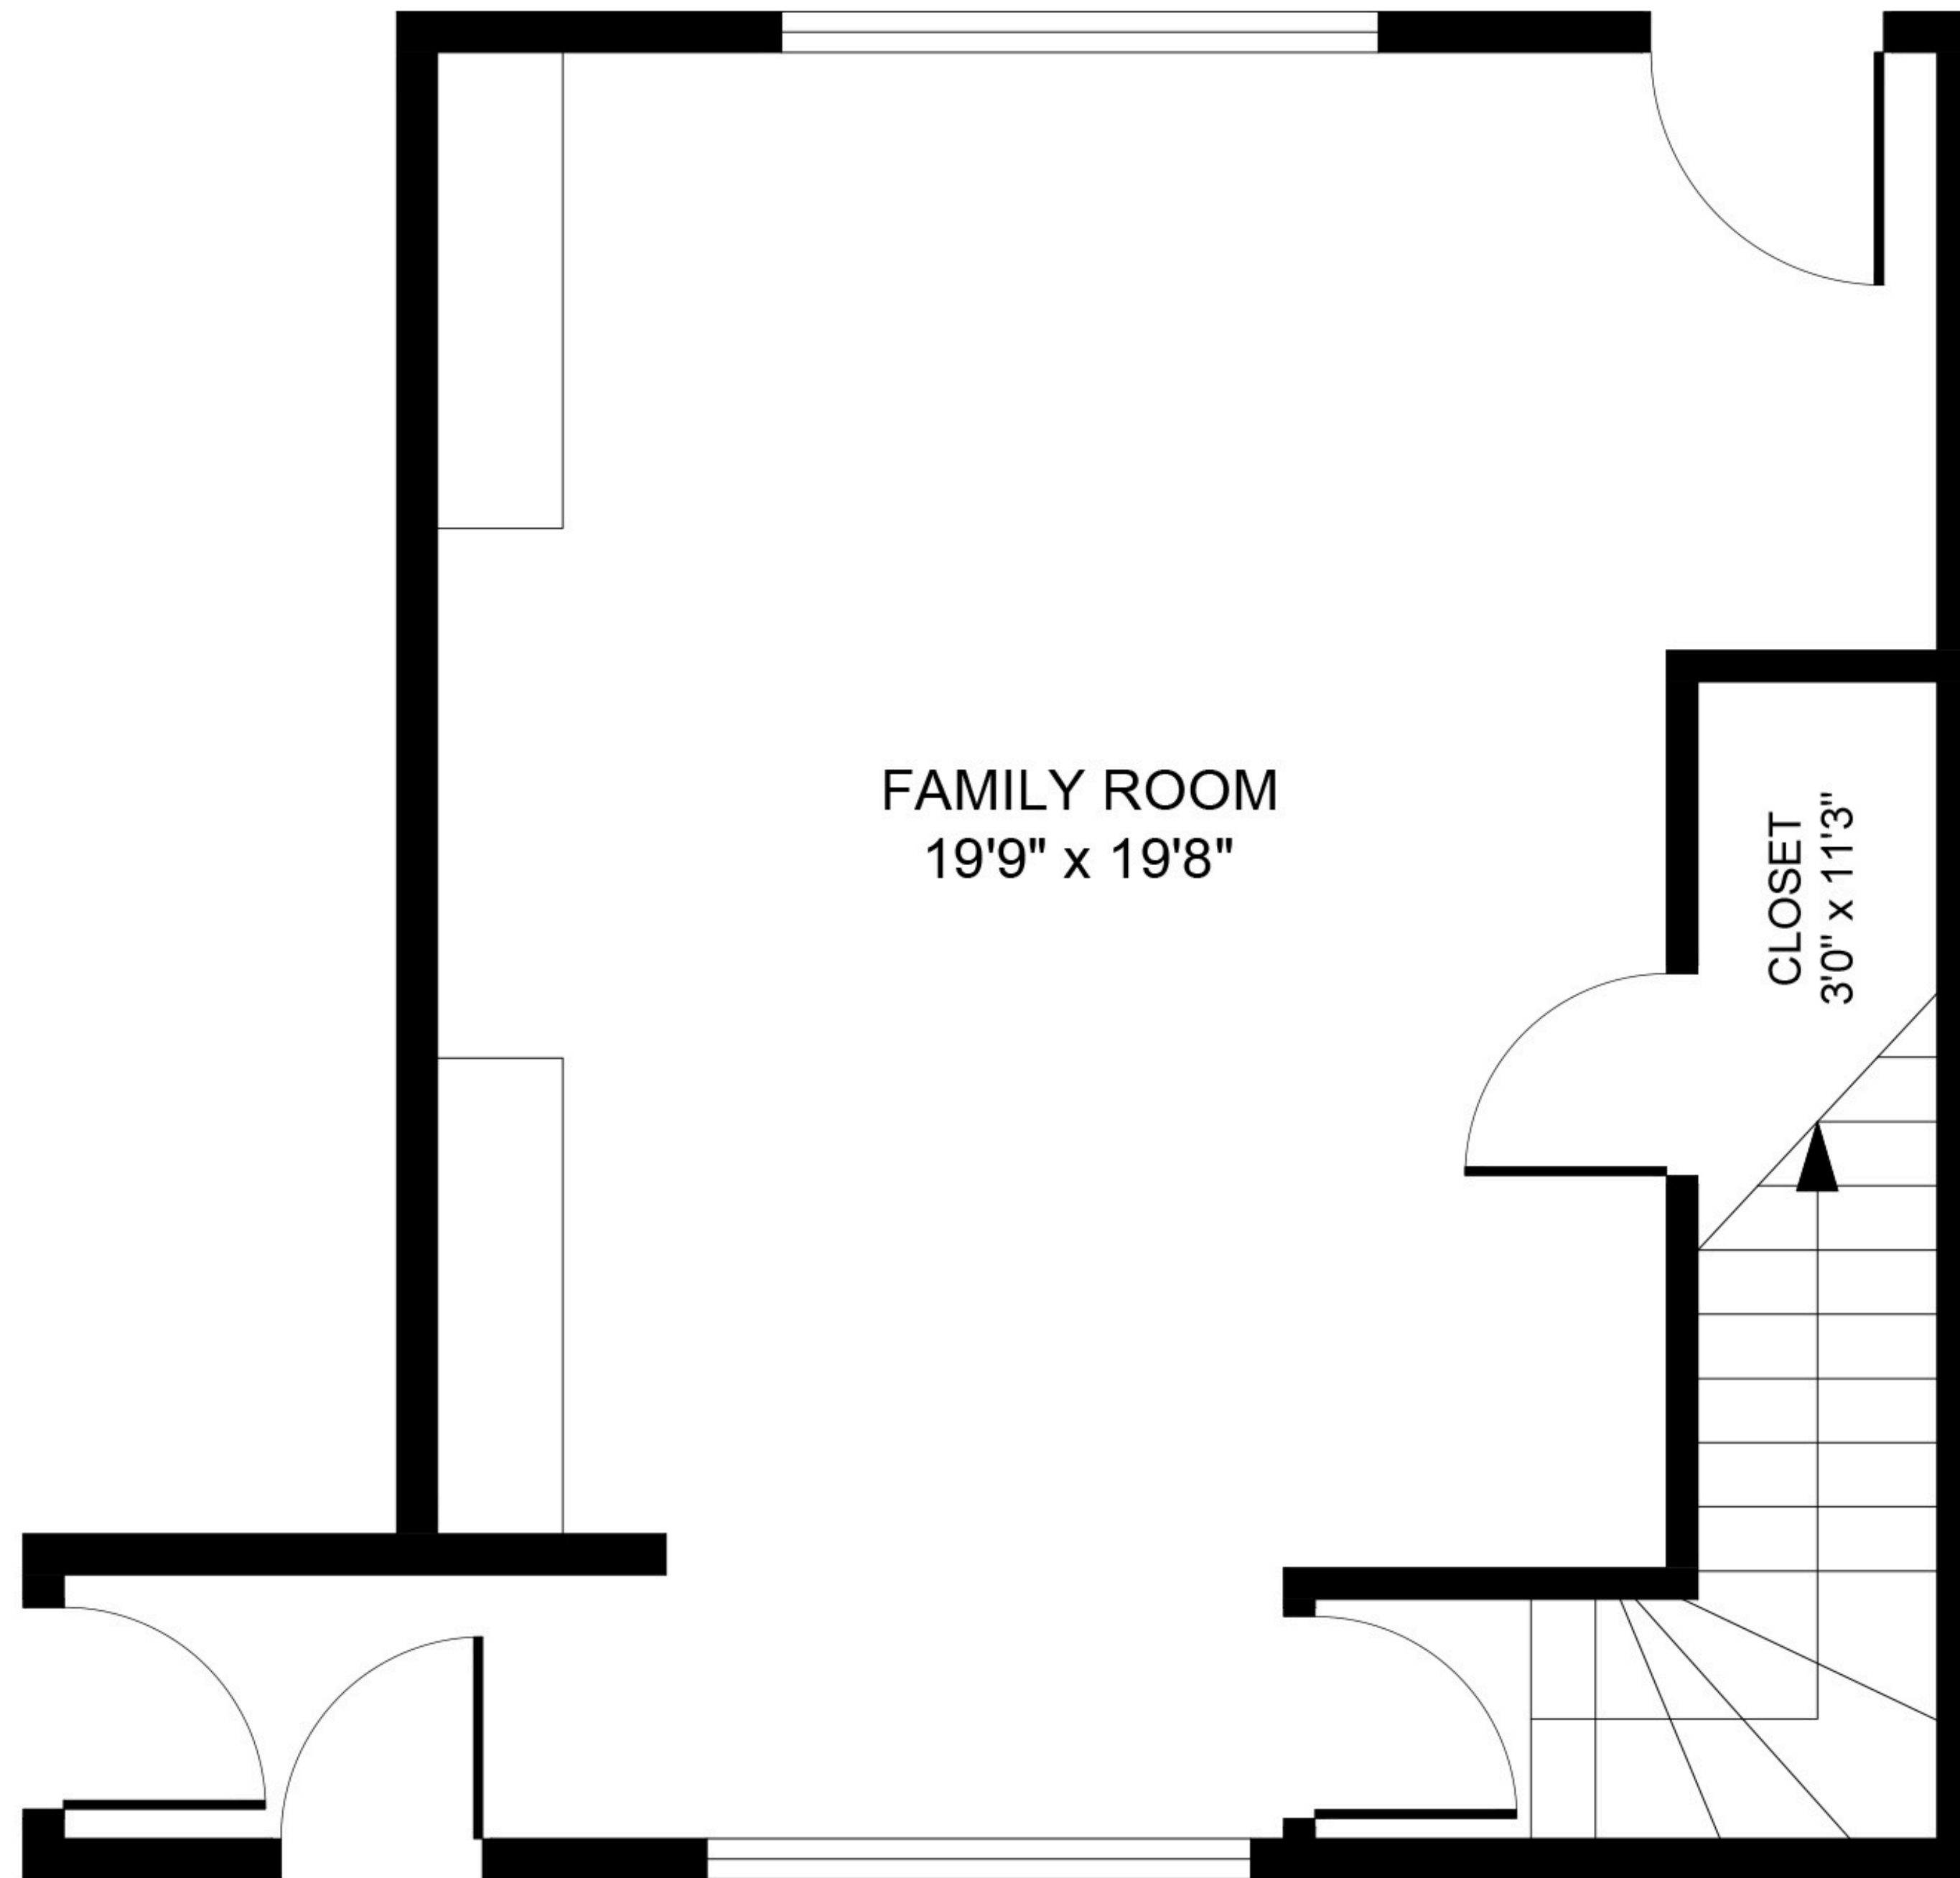

GROSS INTERNAL AREA TOTAL 1504 SQ FT SIZES AND DIMENSIONS ARE APPROXIMATE, ACTUAL MAY VARY

GROSS INTERNAL AREA TOTAL 1504 SQ FT SIZES AND DIMENSIONS ARE APPROXIMATE, ACTUAL MAY VARY