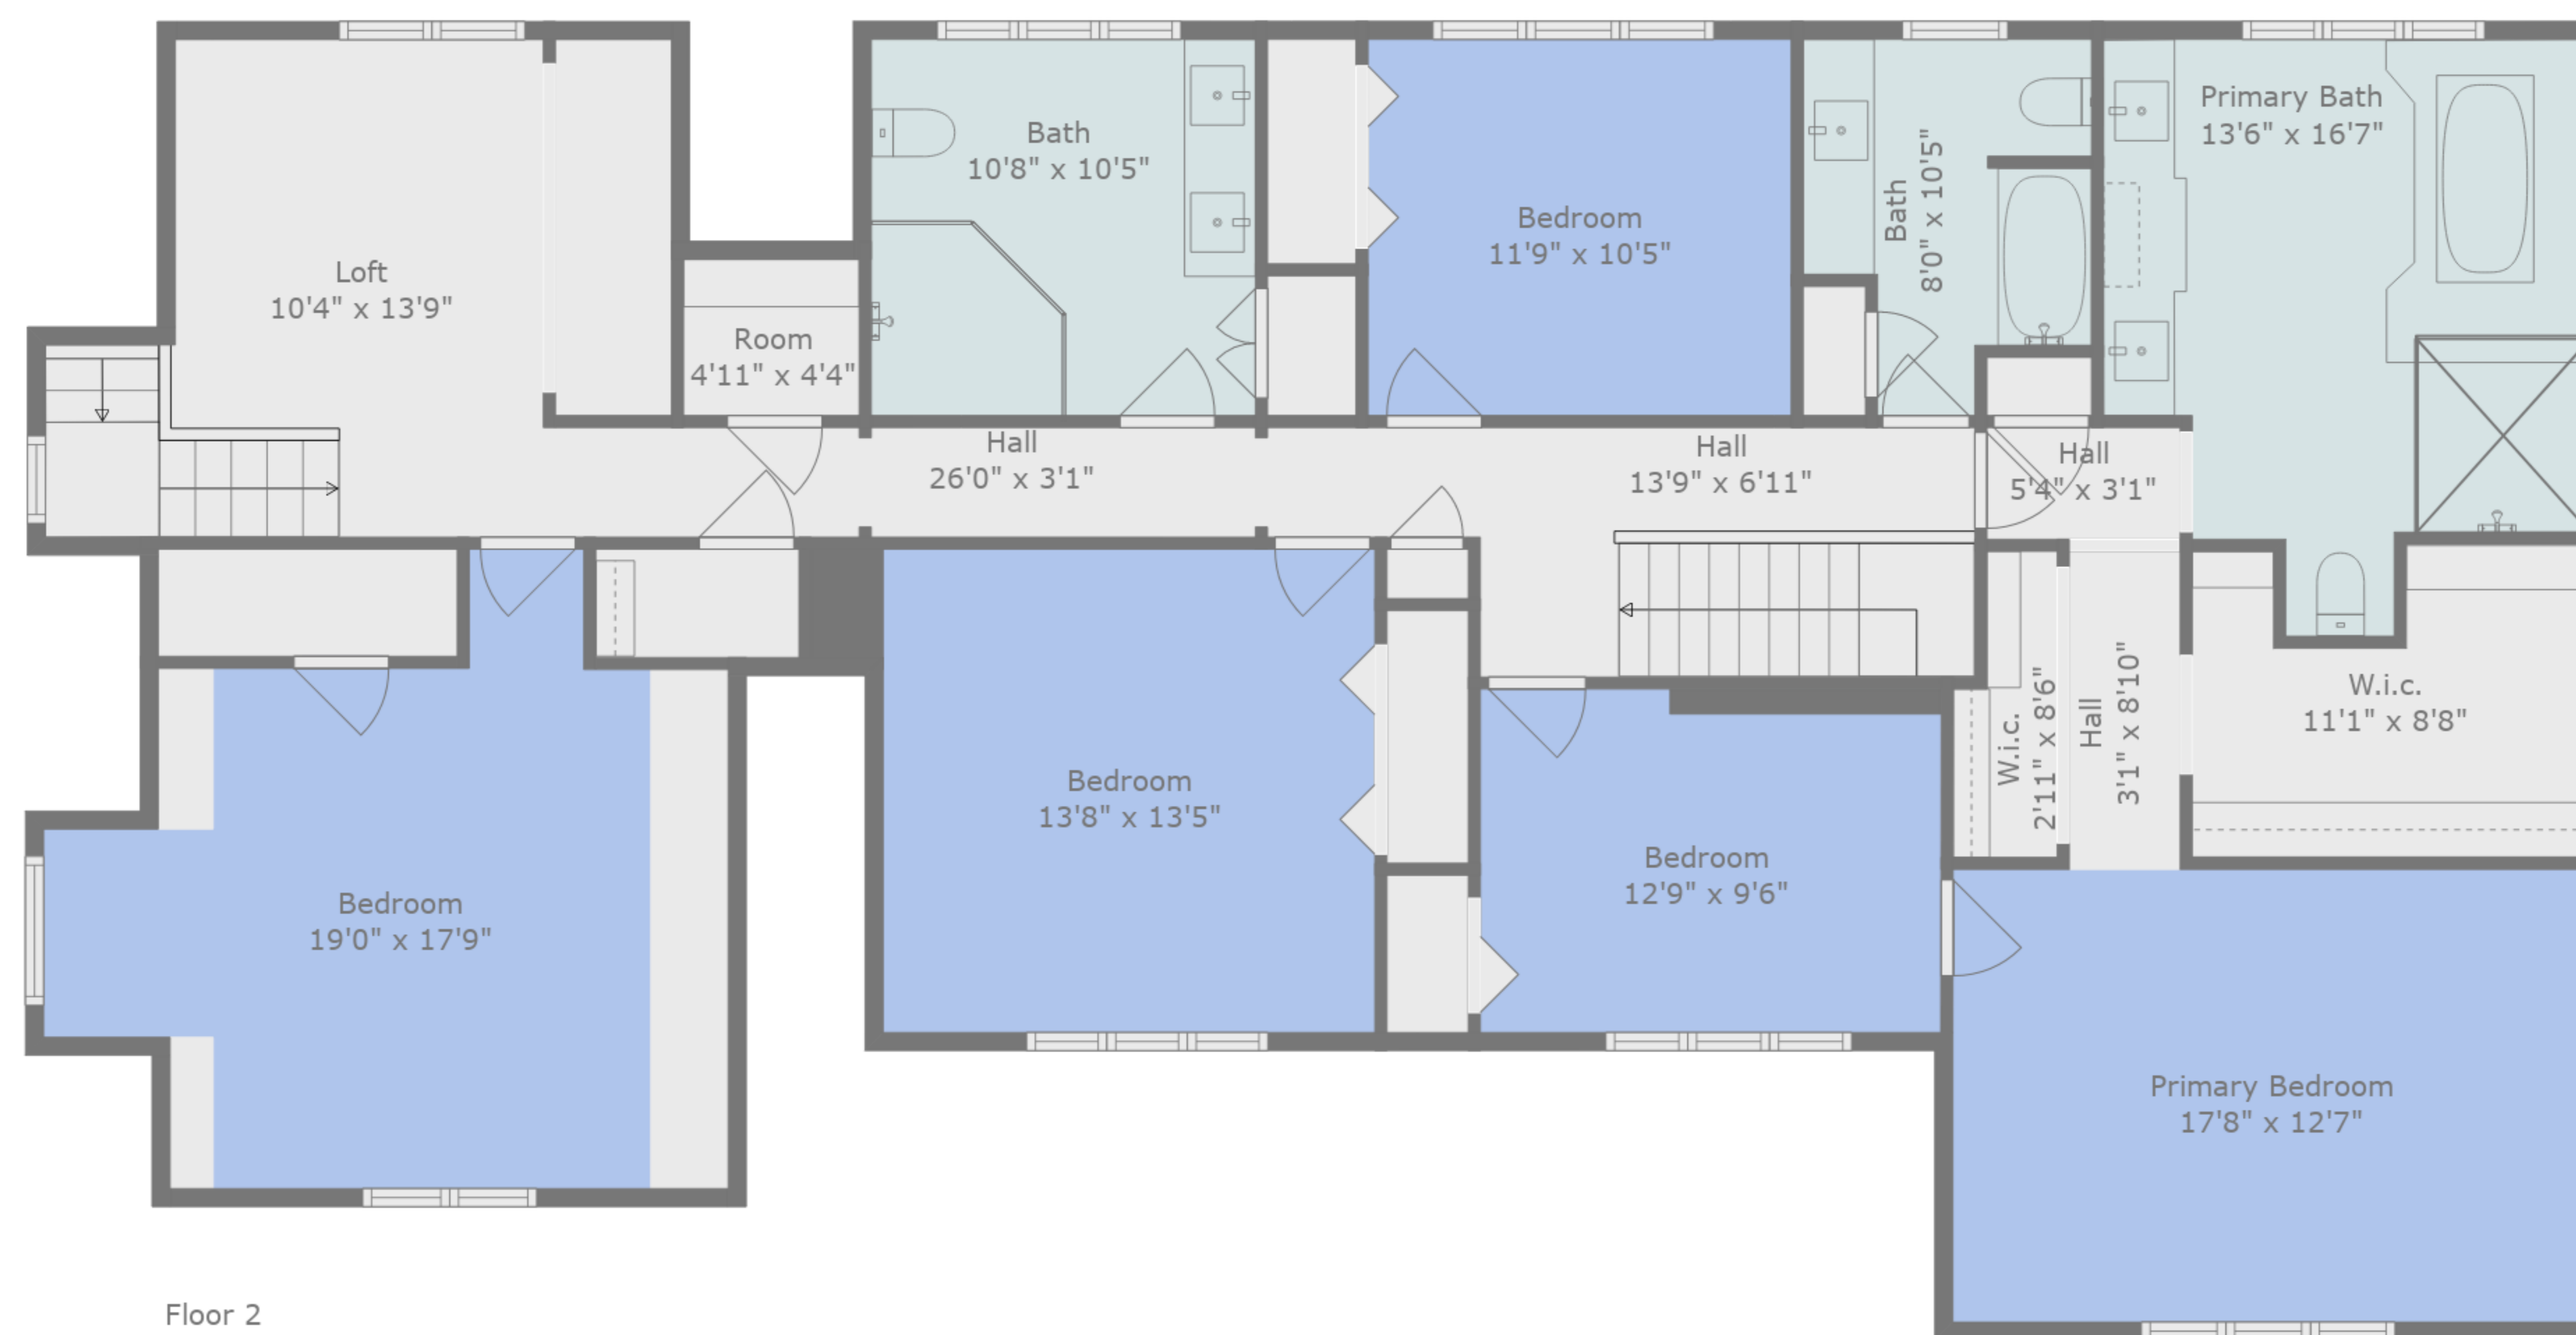

**TOTAL: 3649 sq. ft**

FLOOR 1: 1695 sq. ft, FLOOR 2: 1954 sq. ft

EXCLUDED AREAS: SCREENED PORCH: 227 sq. ft, GARAGE: 466 sq. ft, FIREPLACE: 39 sq. ft,  
LOW CEILING: 69 sq. ft

Measurements Are Deemed Highly Reliable, But Not Guaranteed.

Floor 2

Floor 1

**TOTAL: 3649 sq. ft**

FLOOR 1: 1695 sq. ft, FLOOR 2: 1954 sq. ft

EXCLUDED AREAS: SCREENED PORCH: 227 sq. ft, GARAGE: 466 sq. ft, FIREPLACE: 39 sq. ft, LOW CEILING: 69 sq. ft

Measurements Are Deemed Highly Reliable, But Not Guaranteed.