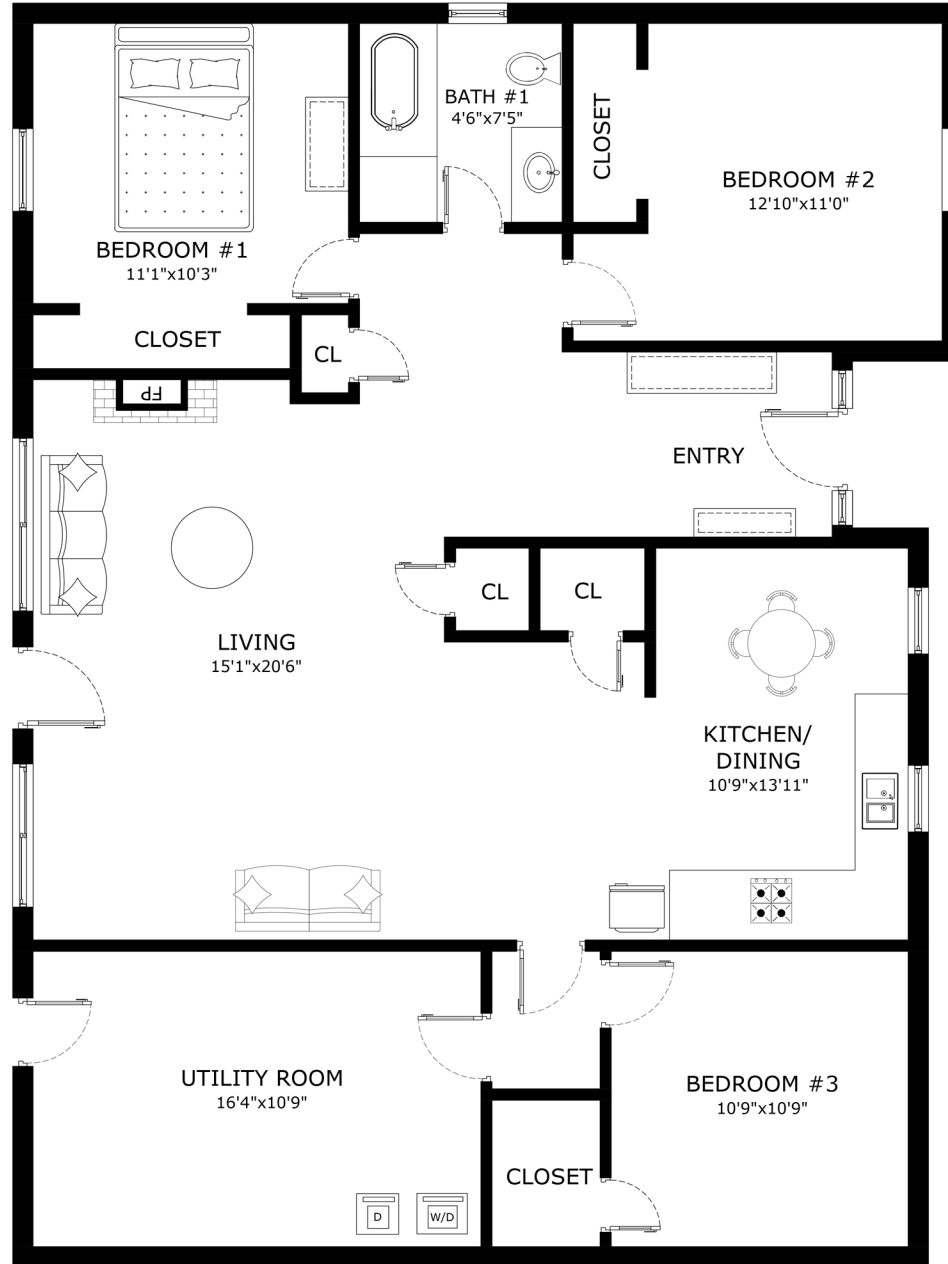

ADDRESS: 97 South Courtland Blvd, Deltona 32738, Florida, United States.

MAIN LEVEL

'This floor plan is for illustration purposes only and is not intended to provide precise layout or measurements of the home. Potential buyers should investigate these issues to their own satisfaction.'