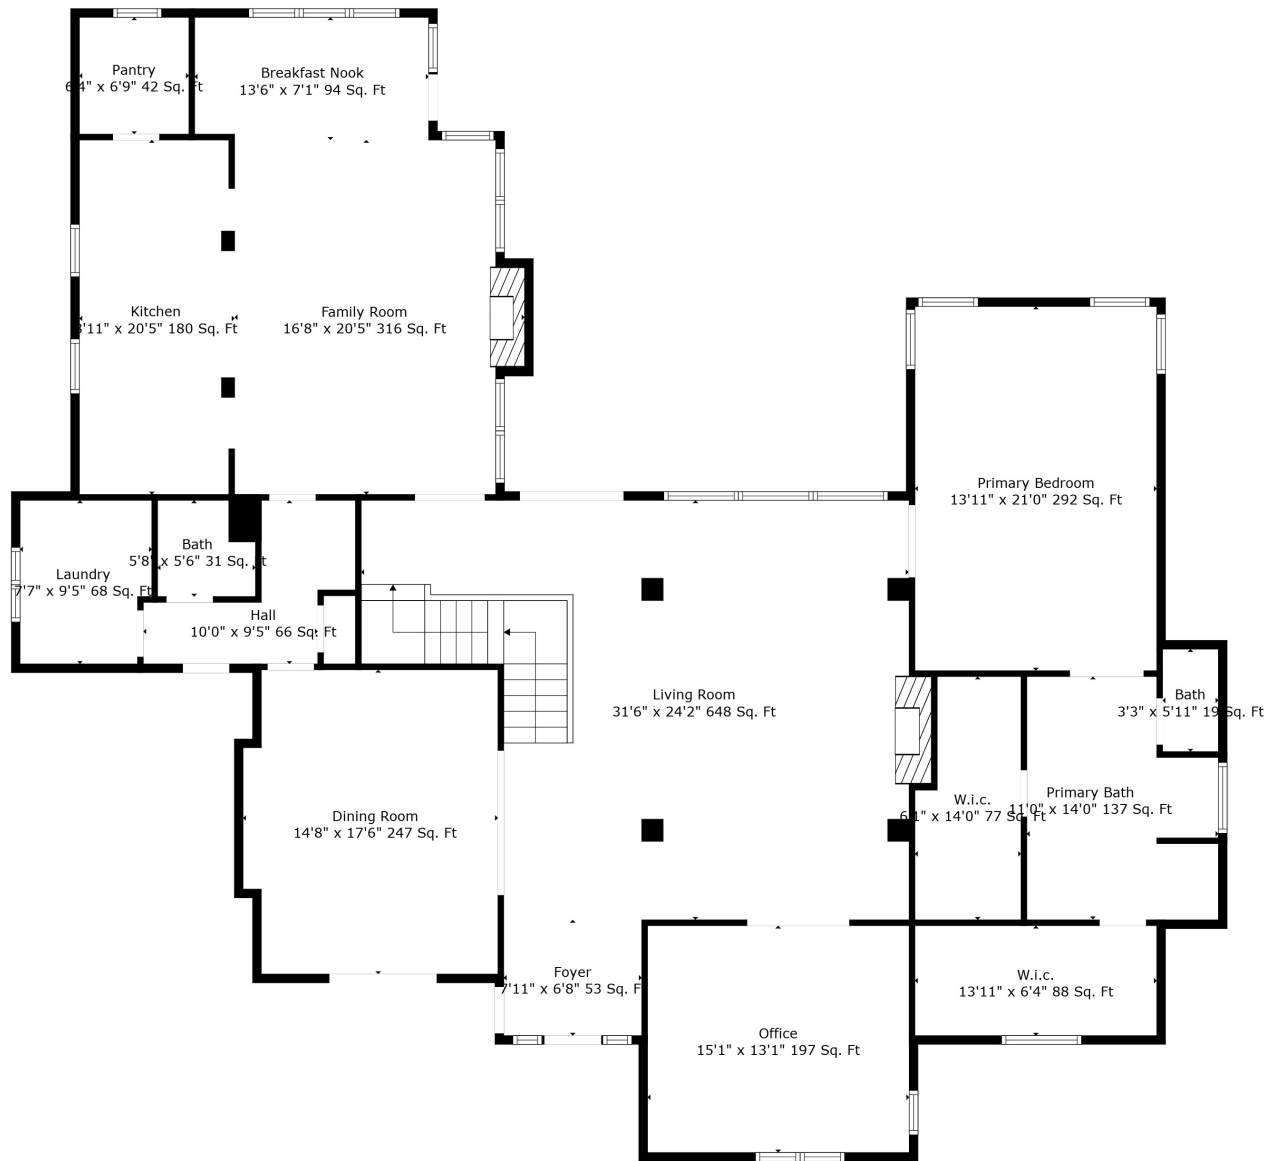

Total scanned area: 7013 sq. ft

Measurements Are Calculated By Cubicasa Technology. Deemed Highly Reliable But Not Guaranteed.

Total scanned area: 7013 sq. ft

Total scanned area: 7013 sq. ft

Measurements Are Calculated By Cubicasa Technology. Deemed Highly Reliable But Not Guaranteed.

Total scanned area: 7013 sq. ft

Measurements Are Calculated By Cubicasa Technology. Deemed Highly Reliable But Not Guaranteed.