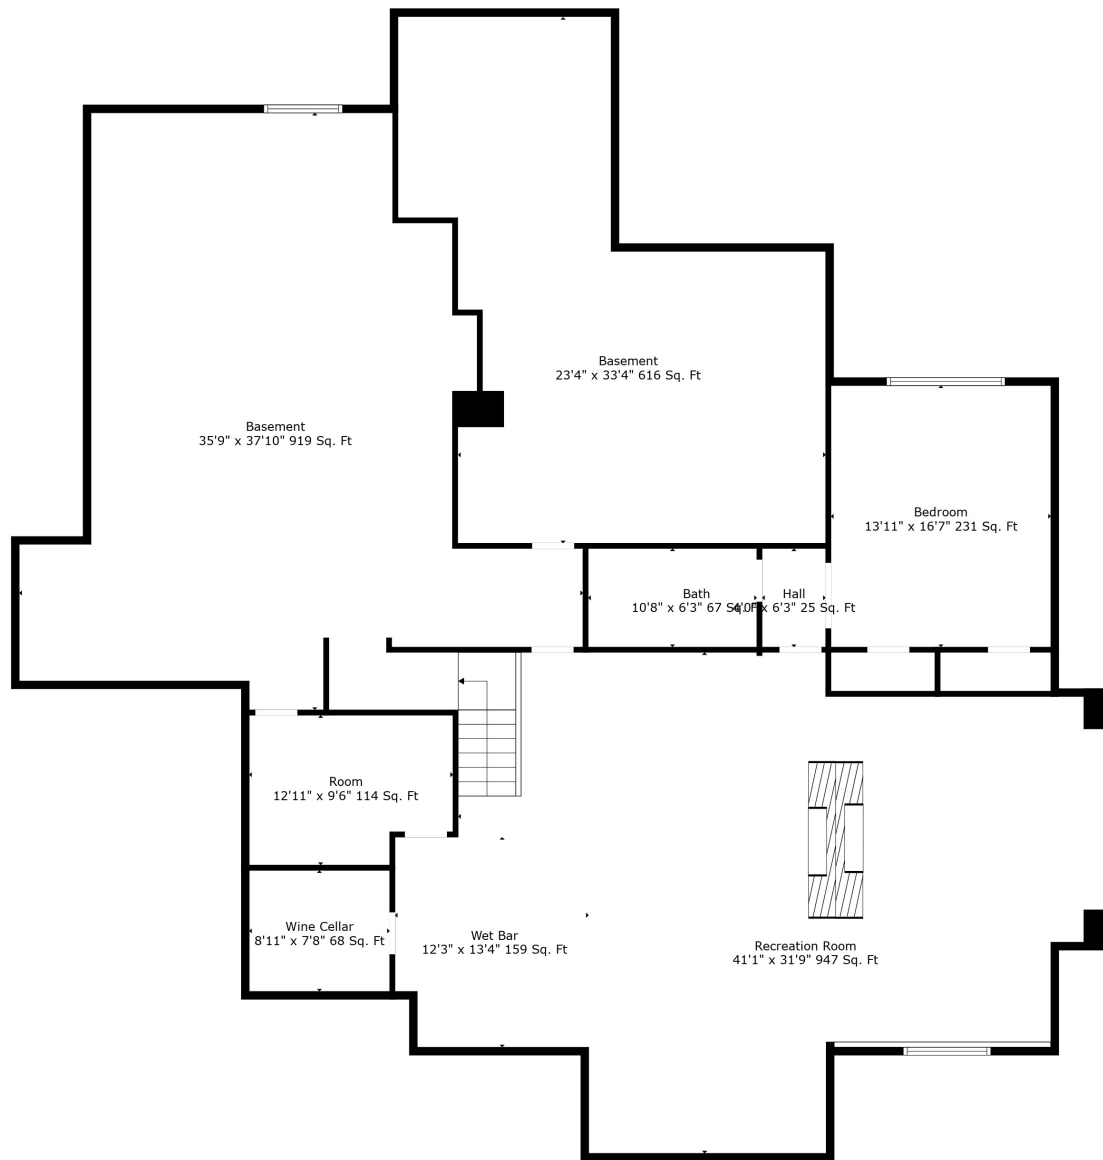

Total scanned area: 7013 sq. ft

Measurements Are Calculated By Cubicasa Technology. Deemed Highly Reliable But Not Guaranteed.

Total scanned area: 7013 sq. ft

Total scanned area: 7013 sq. ft

Measurements Are Calculated By Cubicasa Technology. Deemed Highly Reliable But Not Guaranteed.

Total scanned area: 7013 sq. ft

Measurements Are Calculated By Cubicasa Technology. Deemed Highly Reliable But Not Guaranteed.