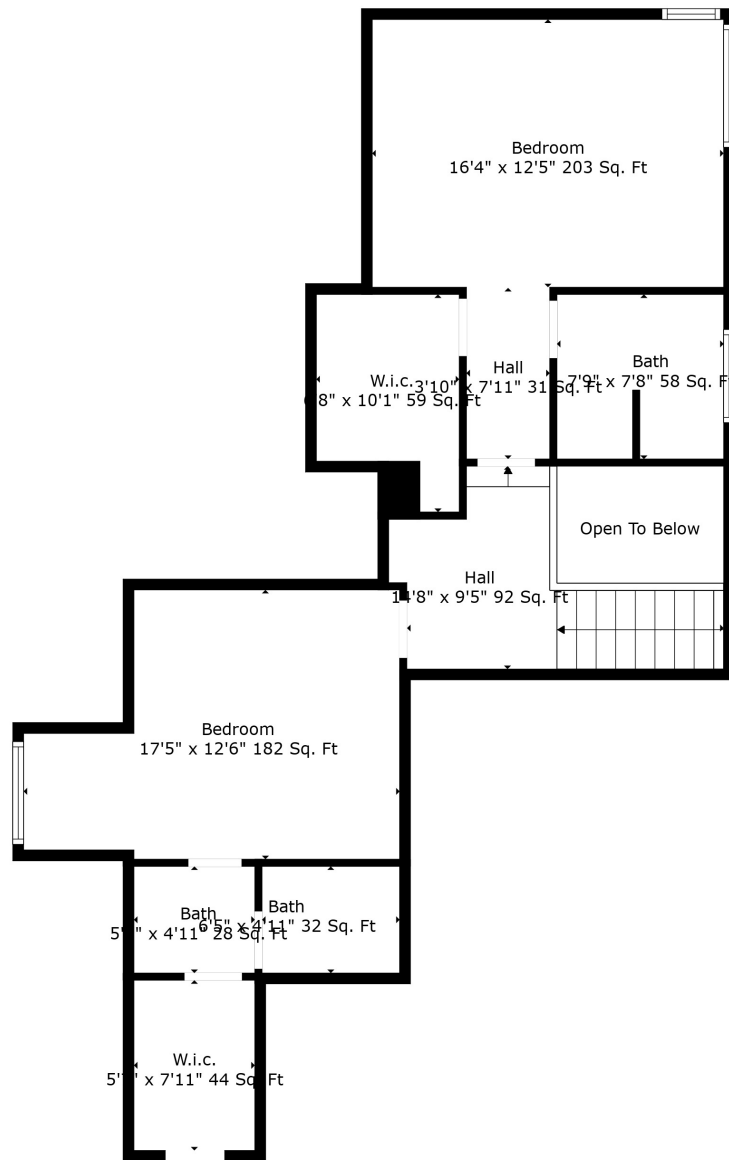

Total scanned area: 7013 sq. ft

Measurements Are Calculated By Cubicasa Technology. Deemed Highly Reliable But Not Guaranteed.

Total scanned area: 7013 sq. ft

Total scanned area: 7013 sq. ft

Measurements Are Calculated By Cubicasa Technology. Deemed Highly Reliable But Not Guaranteed.

Total scanned area: 7013 sq. ft

Measurements Are Calculated By Cubicasa Technology. Deemed Highly Reliable But Not Guaranteed.