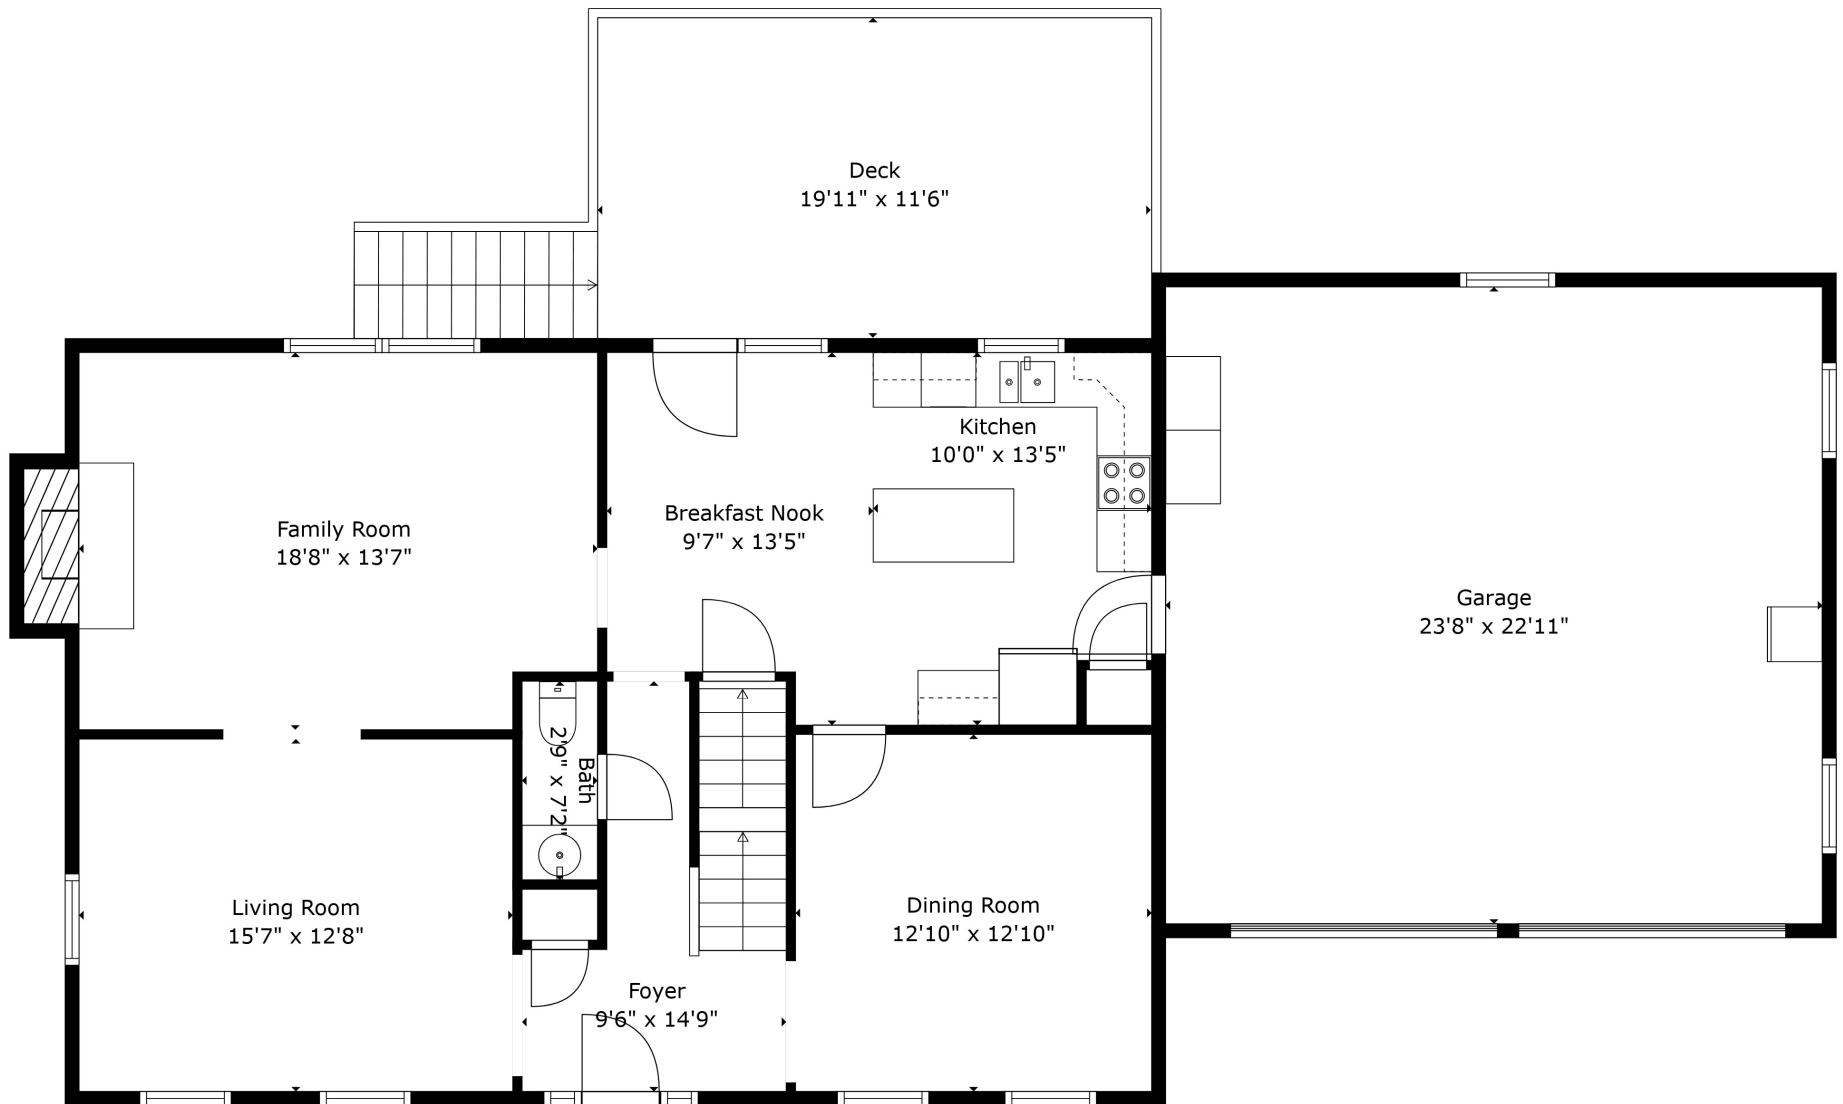

Floor 2

Floor 3

Floor 1

**TOTAL: 3038 sq. ft**  
 Below Ground: 981 sq. ft, FLOOR 2: 1030 sq. ft, FLOOR 3: 1027 sq. ft  
 EXCLUDED AREAS: GARAGE: 542 sq. ft, DECK: 264 sq. ft, FIREPLACE: 8 sq. ft

Measurements Are Calculated By Cubicasa Technology. Deemed Highly Reliable But Not Guaranteed.

**TOTAL: 3038 sq. ft**

Below Ground: 981 sq. ft, FLOOR 2: 1030 sq. ft, FLOOR 3: 1027 sq. ft  
 EXCLUDED AREAS: GARAGE: 542 sq. ft, DECK: 264 sq. ft, FIREPLACE: 8 sq. ft

Measurements Are Calculated By Cubicasa Technology. Deemed Highly Reliable But Not Guaranteed.