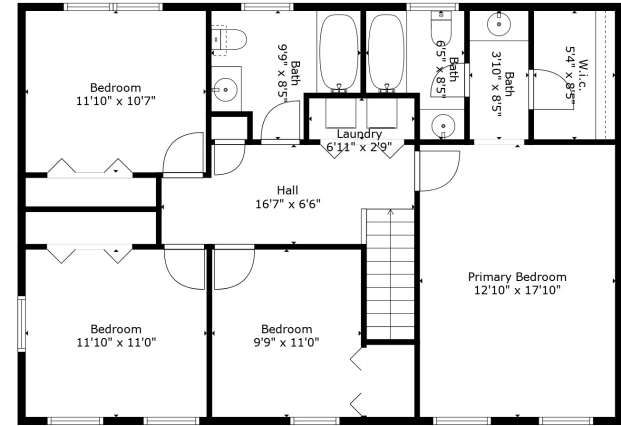

Floor 2

Floor 3

Floor 1

**TOTAL: 3038 sq. ft**  
 Below Ground: 981 sq. ft, FLOOR 2: 1030 sq. ft, FLOOR 3: 1027 sq. ft  
 EXCLUDED AREAS: GARAGE: 542 sq. ft, DECK: 264 sq. ft, FIREPLACE: 8 sq. ft

Measurements Are Calculated By Cubicasa Technology. Deemed Highly Reliable But Not Guaranteed.

**TOTAL: 3038 sq. ft**

Below Ground: 981 sq. ft, FLOOR 2: 1030 sq. ft, FLOOR 3: 1027 sq. ft  
 EXCLUDED AREAS: GARAGE: 542 sq. ft, DECK: 264 sq. ft, FIREPLACE: 8 sq. ft

Measurements Are Calculated By Cubicasa Technology. Deemed Highly Reliable But Not Guaranteed.