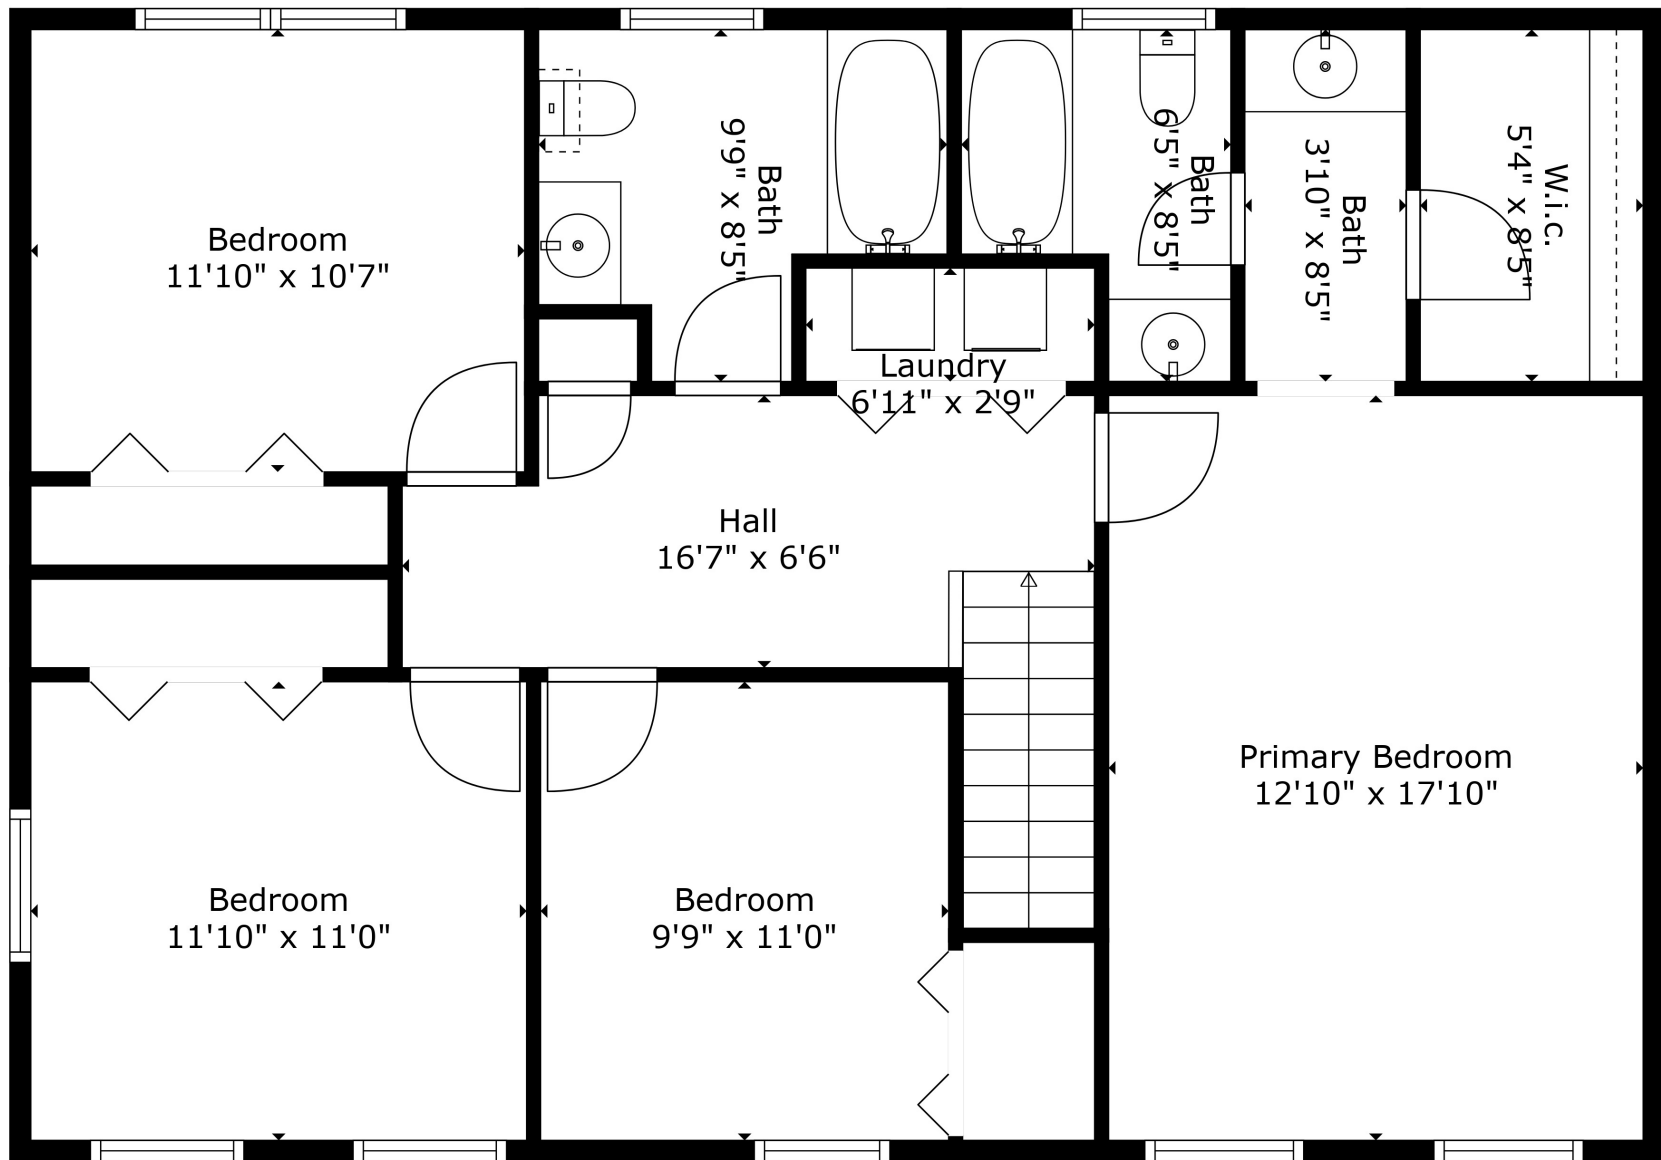

Floor 2

Floor 3

Floor 1

**TOTAL: 3038 sq. ft**  
 Below Ground: 981 sq. ft, FLOOR 2: 1030 sq. ft, FLOOR 3: 1027 sq. ft  
 EXCLUDED AREAS: GARAGE: 542 sq. ft, DECK: 264 sq. ft, FIREPLACE: 8 sq. ft

Measurements Are Calculated By Cubicasa Technology. Deemed Highly Reliable But Not Guaranteed.

**TOTAL: 3038 sq. ft**

Below Ground: 981 sq. ft, FLOOR 2: 1030 sq. ft, FLOOR 3: 1027 sq. ft  
 EXCLUDED AREAS: GARAGE: 542 sq. ft, DECK: 264 sq. ft, FIREPLACE: 8 sq. ft

Measurements Are Calculated By Cubicasa Technology. Deemed Highly Reliable But Not Guaranteed.