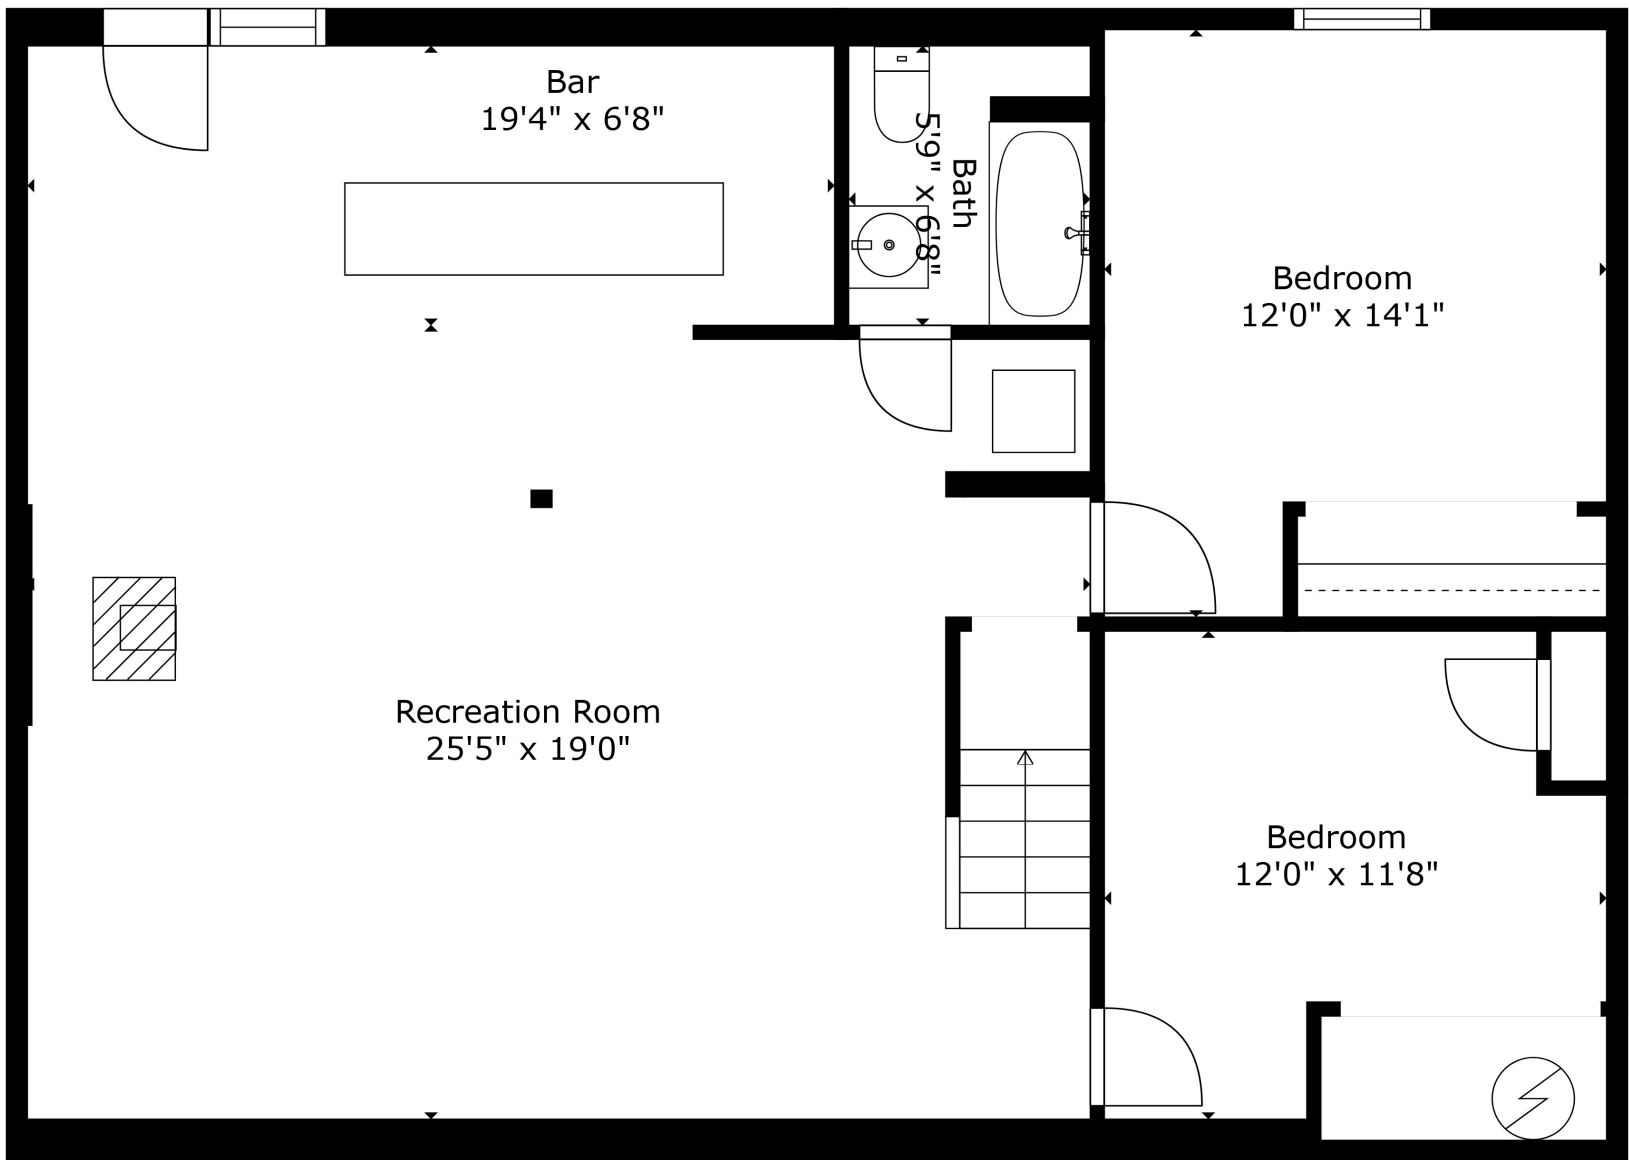

Floor 2

Floor 3

Floor 1

**TOTAL: 3038 sq. ft**  
 Below Ground: 981 sq. ft, FLOOR 2: 1030 sq. ft, FLOOR 3: 1027 sq. ft  
 EXCLUDED AREAS: GARAGE: 542 sq. ft, DECK: 264 sq. ft, FIREPLACE: 8 sq. ft

Measurements Are Calculated By Cubicasa Technology. Deemed Highly Reliable But Not Guaranteed.

**TOTAL: 3038 sq. ft**

Below Ground: 981 sq. ft, FLOOR 2: 1030 sq. ft, FLOOR 3: 1027 sq. ft  
 EXCLUDED AREAS: GARAGE: 542 sq. ft, DECK: 264 sq. ft, FIREPLACE: 8 sq. ft

Measurements Are Calculated By Cubicasa Technology. Deemed Highly Reliable But Not Guaranteed.