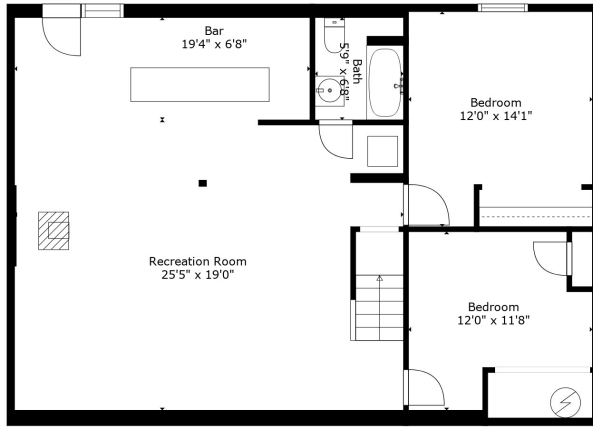

Floor 2

Floor 3

Floor 1

**TOTAL: 3038 sq. ft**  
 Below Ground: 981 sq. ft, FLOOR 2: 1030 sq. ft, FLOOR 3: 1027 sq. ft  
 EXCLUDED AREAS: GARAGE: 542 sq. ft, DECK: 264 sq. ft, FIREPLACE: 8 sq. ft

Measurements Are Calculated By Cubicasa Technology. Deemed Highly Reliable But Not Guaranteed.

**TOTAL: 3038 sq. ft**

Below Ground: 981 sq. ft, FLOOR 2: 1030 sq. ft, FLOOR 3: 1027 sq. ft  
 EXCLUDED AREAS: GARAGE: 542 sq. ft, DECK: 264 sq. ft, FIREPLACE: 8 sq. ft

Measurements Are Calculated By Cubicasa Technology. Deemed Highly Reliable But Not Guaranteed.