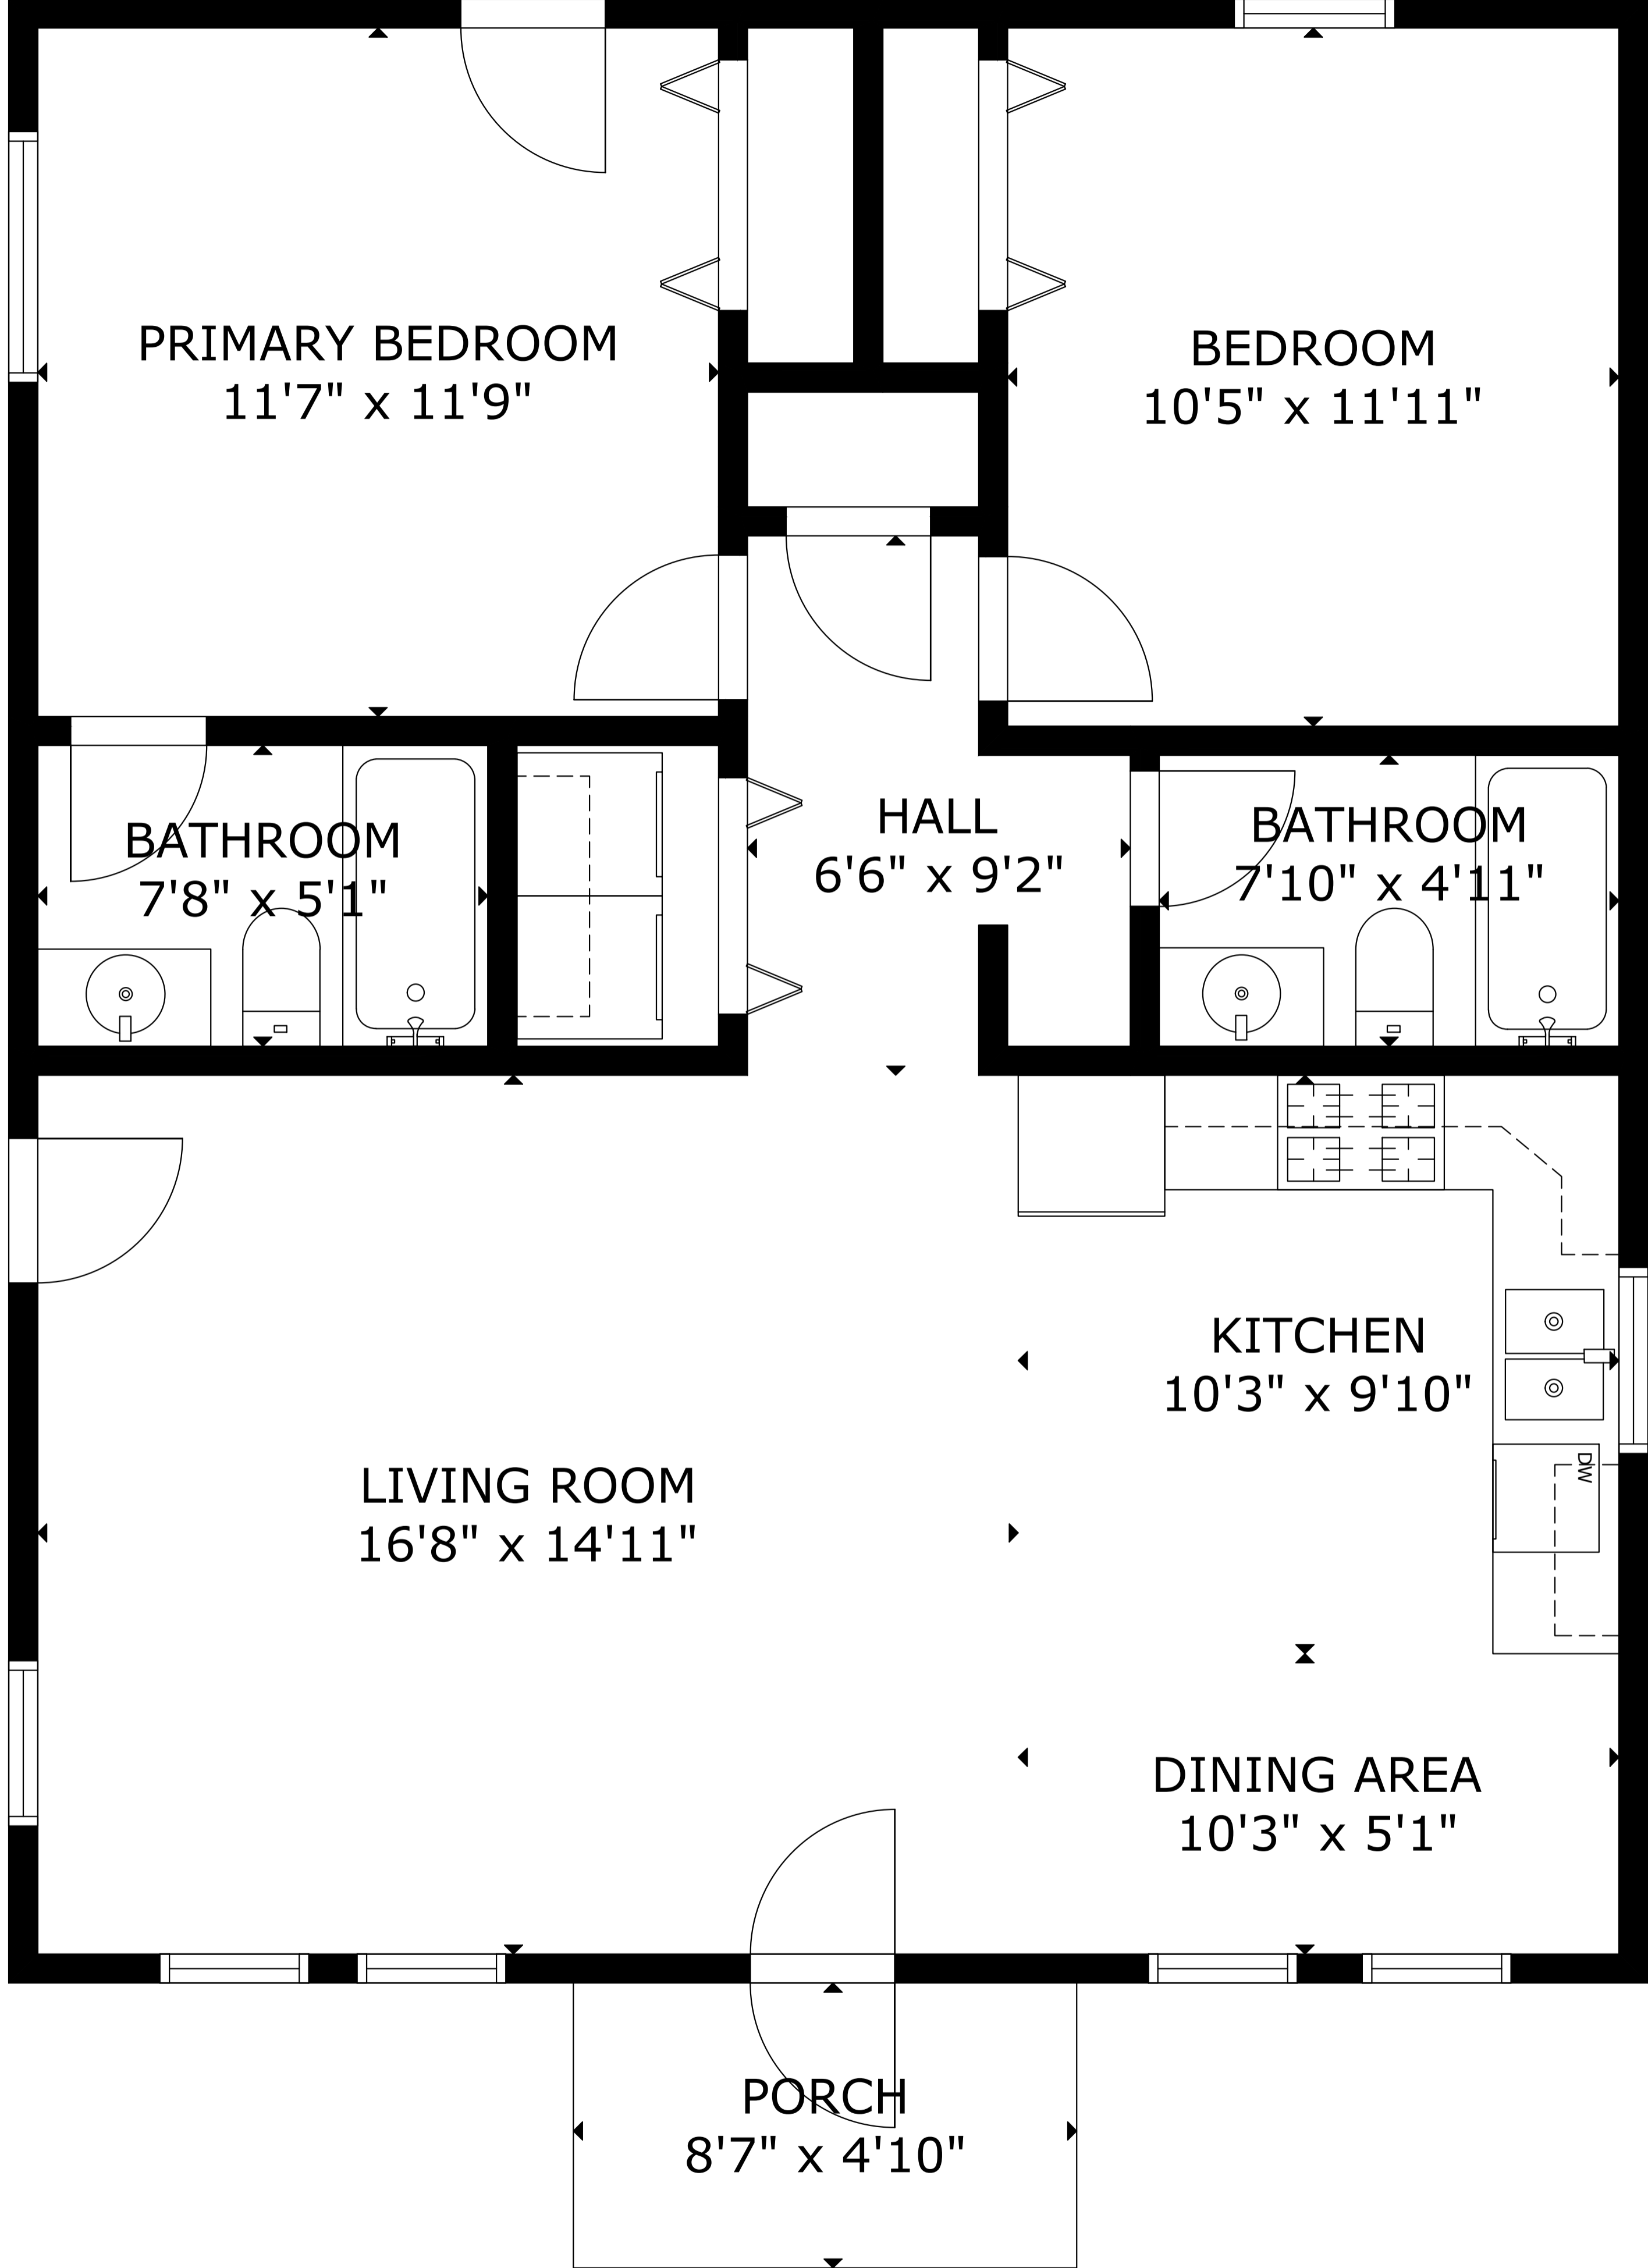

201 Mezcal Circle NW

GROSS EXTERNAL AREA
TOTAL: 941 sq ft
FLOOR 1: 941 sq ft
EXCLUDED AREAS: PORCH: 41 sq ft
SIZE AND DIMENSIONS ARE APPROXIMATE, ACTUAL MAY VARY