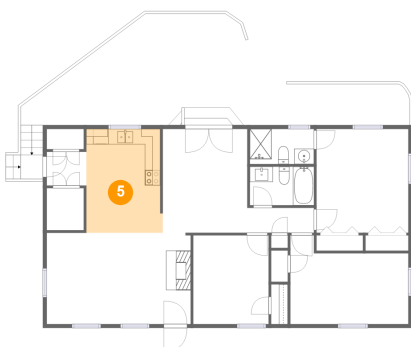

5 Floor 1 - Kitchen

Dimensions: 9'11" x 13'6"
Area: 131 sq. ft
Counted as living area: Yes

Heated: Yes
Finished: Yes
Enclosed: Yes
Contiguous: Yes
Permitted: Yes
Wet space: No
Addition: No
Conversion: No