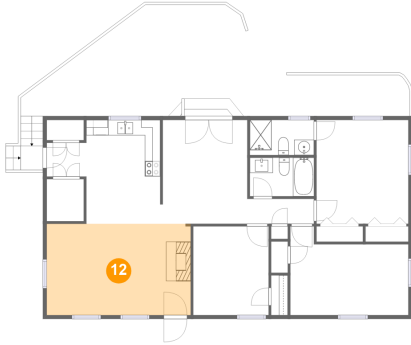

**15606 Pine Street, Church Road, Dinwiddie County,
Virginia, United States, 23833**

12 Floor 1 - Living Room

Dimensions: 18'9" x 11'10"
Area: 222 sq. ft
Counted as living area: Yes

Heated: Yes
Finished: Yes
Enclosed: Yes
Contiguous: Yes
Permitted: Yes
Wet space: No
Addition: No
Conversion: No