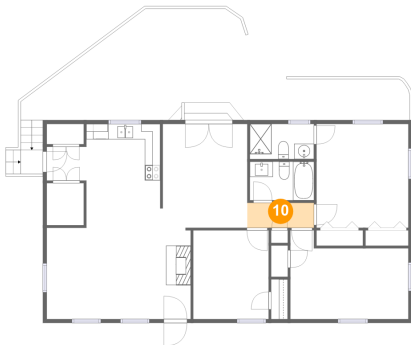

Dimensions: 8'4" x 4'7"
Area: 38 sq. ft
Counted as living area: Yes

Heated: Yes
Finished: Yes
Enclosed: Yes
Contiguous: Yes
Permitted: Yes
Wet space: Yes
Addition: No
Conversion: No

10 Floor 1 - Hall

Dimensions: 8'8" x 3'3"
Area: 28 sq. ft
Counted as living area: Yes