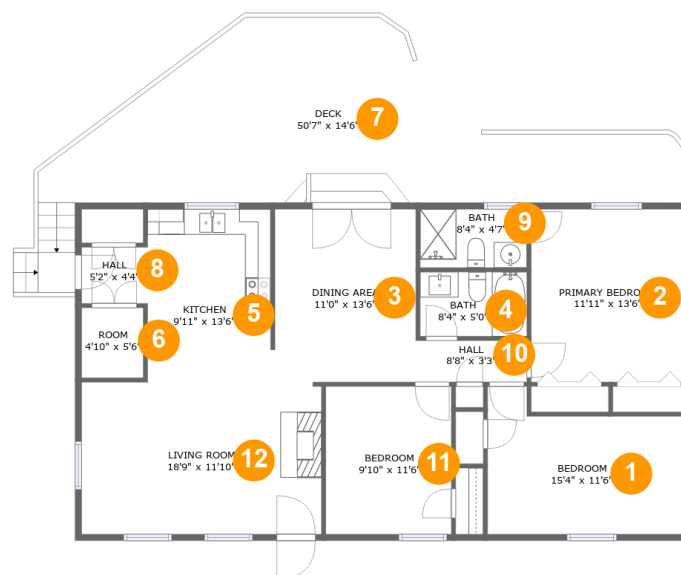

 **1,717** Total sqft

15606 Pine Street, Church Road, Dinwiddie County, Virginia, United States, 23833

Room dimensions

Floor 1

Total sqft: 1717 Living area: 1266

#		Dimensions	sqft	Counted as living area
1	Bedroom	15'4" x 11'6"	148 sq. ft	Yes
2	Bedroom	11'11" x 13'6"	161 sq. ft	Yes
3	Dining Room	11'0" x 13'6"	148 sq. ft	Yes
4	Bath	8'4" x 5'0"	42 sq. ft	Yes
5	Kitchen	9'11" x 13'6"	131 sq. ft	Yes
6	Room	4'10" x 5'6"	26 sq. ft	Yes
7	Outdoor	50'7" x 14'6"	451 sq. ft	No
8	Hall	5'2" x 4'4"	23 sq. ft	Yes
9	Bath	8'4" x 4'7"	38 sq. ft	Yes
10	Hall	8'8" x 3'3"	28 sq. ft	Yes
11	Bedroom	9'10" x 11'6"	113 sq. ft	Yes

1 Floor 1 - Bedroom

Dimensions: 15'4" x 11'6"
Area: 148 sq. ft
Counted as living area: Yes

Heated: Yes
Finished: Yes
Enclosed: Yes
Contiguous: Yes
Permitted: Yes
Wet space: No
Addition: No
Conversion: No

**15606 Pine Street, Church Road, Dinwiddie County,
Virginia, United States, 23833**

3 Floor 1 - Dining Room

Dimensions: 11'0" x 13'6"
Area: 148 sq. ft
Counted as living area: Yes

Heated: Yes
Finished: Yes
Enclosed: Yes
Contiguous: Yes
Permitted: Yes
Wet space: No
Addition: No
Conversion: No

Dimensions: 9'11" x 13'6"
Area: 131 sq. ft
Counted as living area: Yes

Heated: Yes
Finished: Yes
Enclosed: Yes
Contiguous: Yes
Permitted: Yes
Wet space: No
Addition: No
Conversion: No

15606 Pine Street, Church Road, Dinwiddie County,
Virginia, United States, 23833