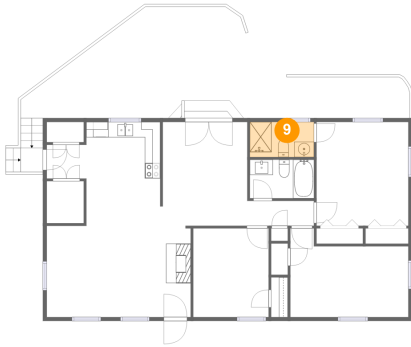

**15606 Pine Street, Church Road, Dinwiddie County,
Virginia, United States, 23833**

9 Floor 1 - Bath

Dimensions: 8'4" x 4'7"
Area: 38 sq. ft
Counted as living area: Yes

Heated: Yes
Finished: Yes
Enclosed: Yes
Contiguous: Yes
Permitted: Yes
Wet space: Yes
Addition: No
Conversion: No