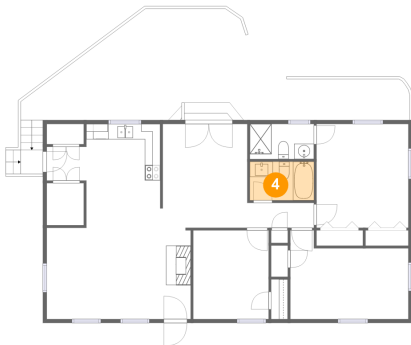

4 Floor 1 - Bath

Dimensions: 8'4" x 5'0"
Area: 42 sq. ft
Counted as living area: Yes

Heated: Yes
Finished: Yes
Enclosed: Yes
Contiguous: Yes
Permitted: Yes
Wet space: Yes
Addition: No
Conversion: No