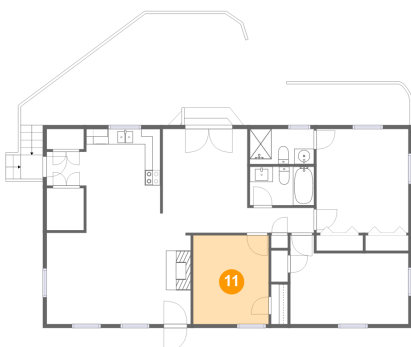

Dimensions: 8'4" x 4'7"
Area: 38 sq. ft
Counted as living area: Yes

Heated: Yes
Finished: Yes
Enclosed: Yes
Contiguous: Yes
Permitted: Yes
Wet space: Yes
Addition: No
Conversion: No

10 Floor 1 - Hall

Dimensions: 8'8" x 3'3"
Area: 28 sq. ft
Counted as living area: Yes

Heated: Yes
Finished: Yes
Enclosed: Yes
Contiguous: Yes
Permitted: Yes
Wet space: No
Addition: No
Conversion: No

11 Floor 1 - Bedroom

Dimensions: 9'10" x 11'6"
Area: 113 sq. ft
Counted as living area: Yes