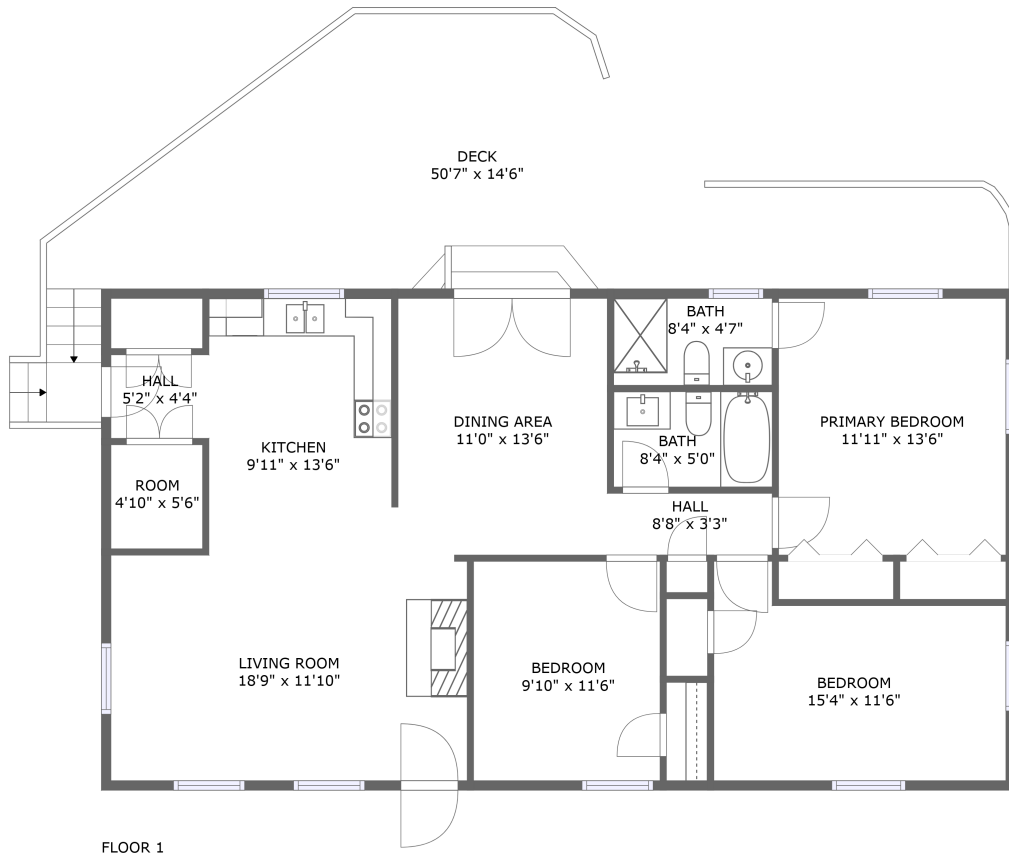

15606 Pine Street, Church Road, Dinwiddie County, Virginia, United States, 23833

Property summary

0 Garages

3 Bedrooms

2 Bathrooms

0 Half baths

1 Floors

1,266 Gross living area sqft

1,717 Total sqft