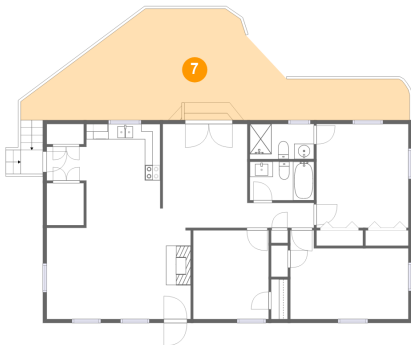

Dimensions: 9'11" x 13'6"
Area: 131 sq. ft
Counted as living area: Yes

Heated: Yes
Finished: Yes
Enclosed: Yes
Contiguous: Yes
Permitted: Yes
Wet space: No
Addition: No
Conversion: No

15606 Pine Street, Church Road, Dinwiddie County,
Virginia, United States, 23833

6 Floor 1 - Room

Dimensions: 4'10" x 5'6"
Area: 26 sq. ft
Counted as living area: Yes

Heated: Yes
Finished: Yes
Enclosed: Yes
Contiguous: Yes
Permitted: Yes
Wet space: No
Addition: No
Conversion: No

7 Floor 1 - Outdoor