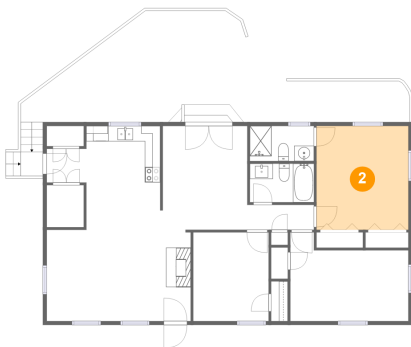

2 Floor 1 - Bedroom

Dimensions: 11'11" x 13'6"
Area: 161 sq. ft
Counted as living area: Yes

Heated: Yes
Finished: Yes
Enclosed: Yes
Contiguous: Yes
Permitted: Yes
Wet space: No
Addition: No
Conversion: No