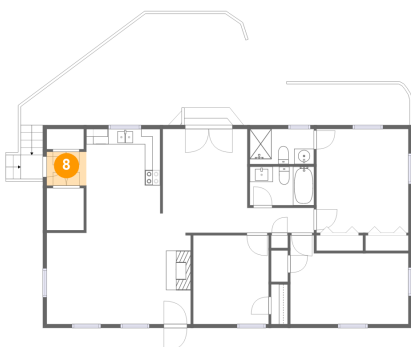

8 Floor 1 - Hall

Dimensions: 5'2" x 4'4"
Area: 23 sq. ft
Counted as living area: Yes

Heated: Yes
Finished: Yes
Enclosed: Yes
Contiguous: Yes
Permitted: Yes
Wet space: No
Addition: No
Conversion: No