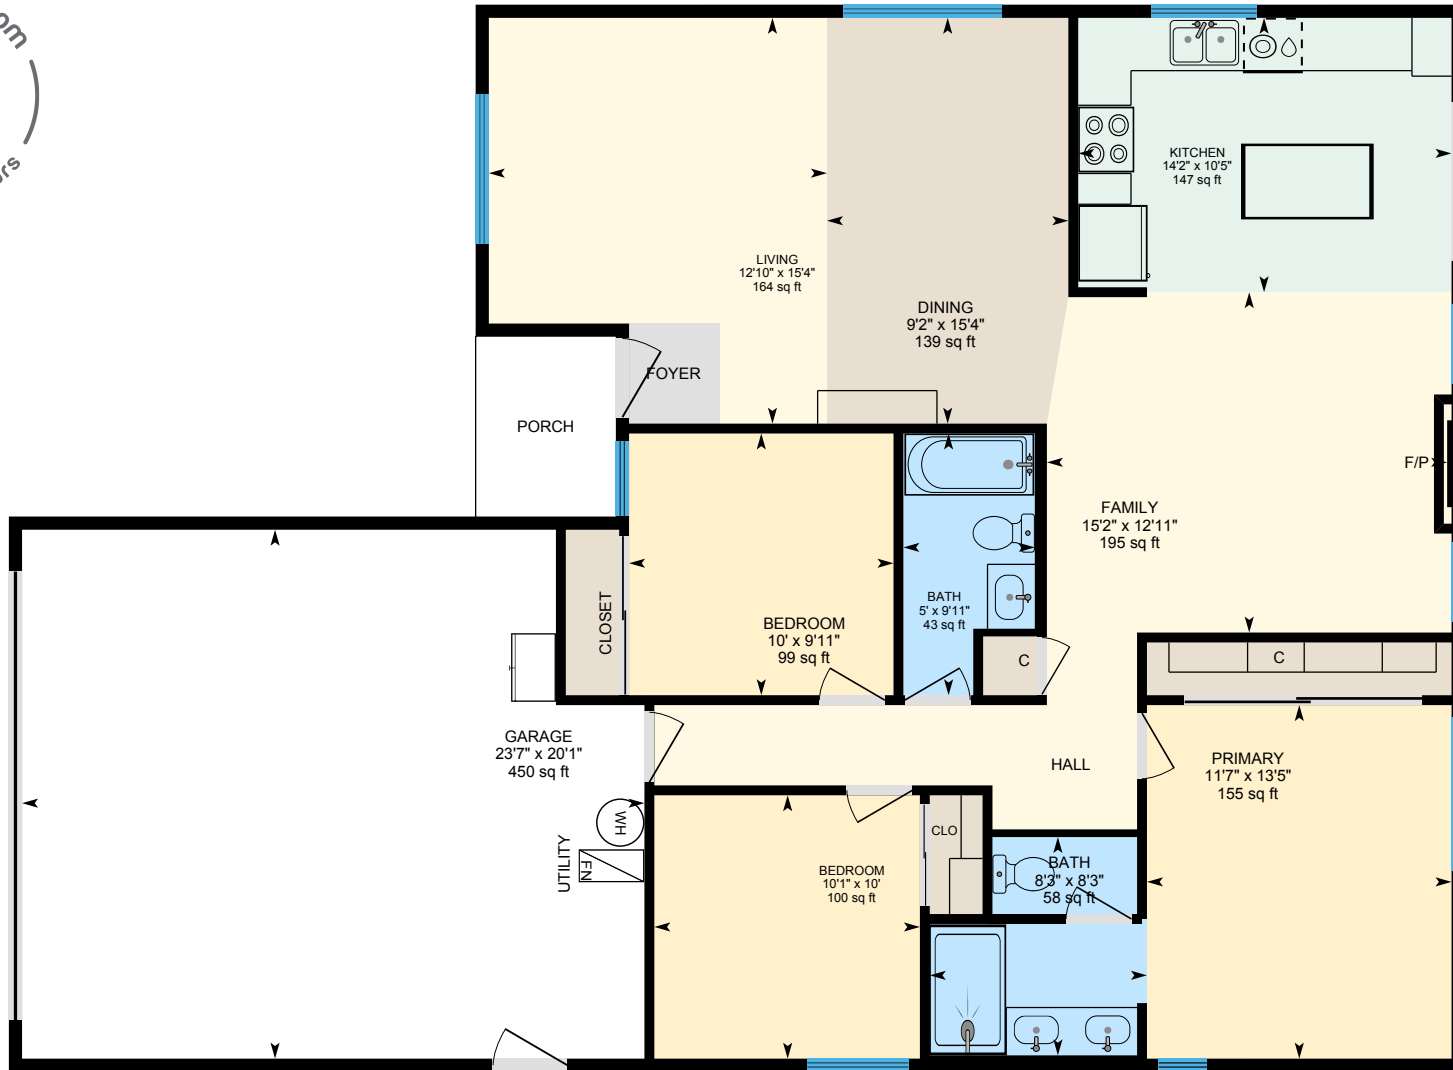

# 1493 Ray Harvey Dr, Tracy, CA

Main Floor Finished Area 1366.93 sq ft  
Unfinished Area 482.89 sq ft

PREPARED: 2025/03/26