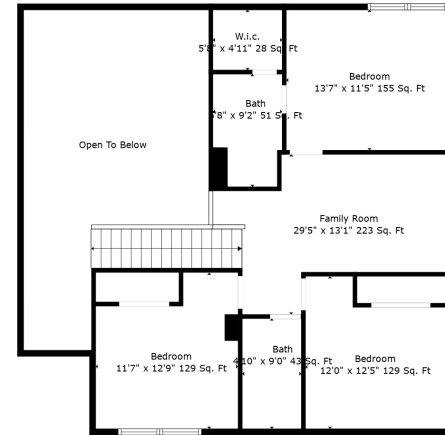

Floor 2

Floor 3

Floor 1

Total scanned area: 4630 sq. ft

Total scanned area: 4630 sq. ft

Measurements Are Calculated By Cubicasa Technology. Deemed Highly Reliable But Not Guaranteed.

Total scanned area: 4630 sq. ft

Measurements Are Calculated By Cubicasa Technology. Deemed Highly Reliable But Not Guaranteed.

Total scanned area: 4630 sq. ft

Measurements Are Calculated By Cubicasa Technology. Deemed Highly Reliable But Not Guaranteed.