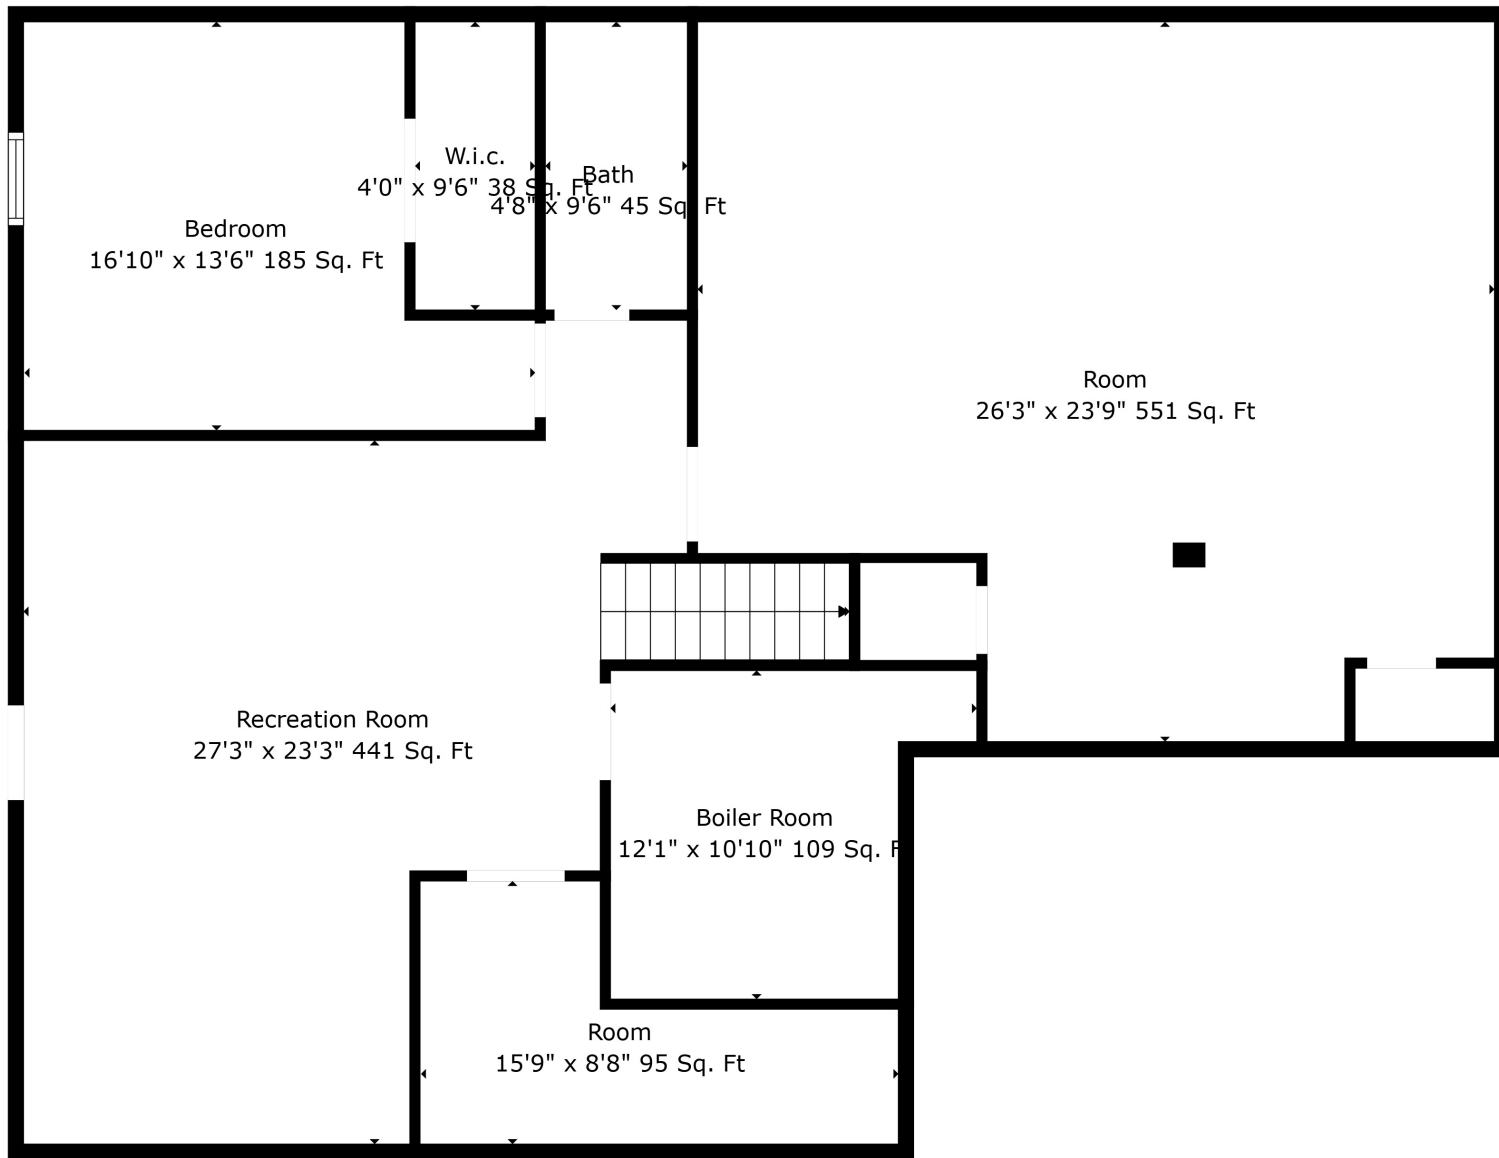

Floor 2

Floor 3

Floor 1

Total scanned area: 4630 sq. ft

Total scanned area: 4630 sq. ft

Measurements Are Calculated By Cubicasa Technology. Deemed Highly Reliable But Not Guaranteed.

Total scanned area: 4630 sq. ft

Measurements Are Calculated By Cubicasa Technology. Deemed Highly Reliable But Not Guaranteed.

Total scanned area: 4630 sq. ft

Measurements Are Calculated By Cubicasa Technology. Deemed Highly Reliable But Not Guaranteed.