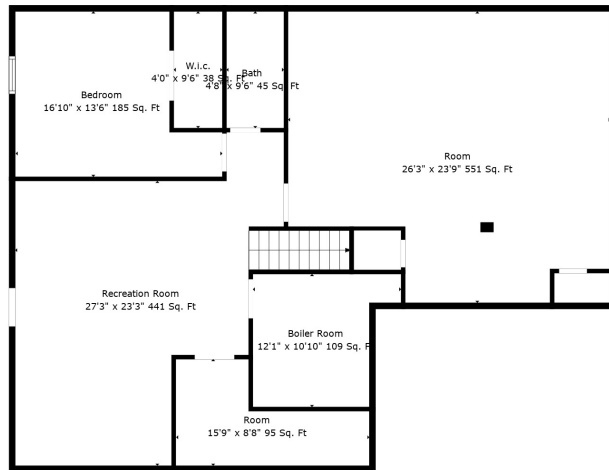

Floor 2

Floor 3

Floor 1

Total scanned area: 4630 sq. ft

Total scanned area: 4630 sq. ft

Measurements Are Calculated By Cubicasa Technology. Deemed Highly Reliable But Not Guaranteed.

Total scanned area: 4630 sq. ft

Measurements Are Calculated By Cubicasa Technology. Deemed Highly Reliable But Not Guaranteed.

Total scanned area: 4630 sq. ft

Measurements Are Calculated By Cubicasa Technology. Deemed Highly Reliable But Not Guaranteed.