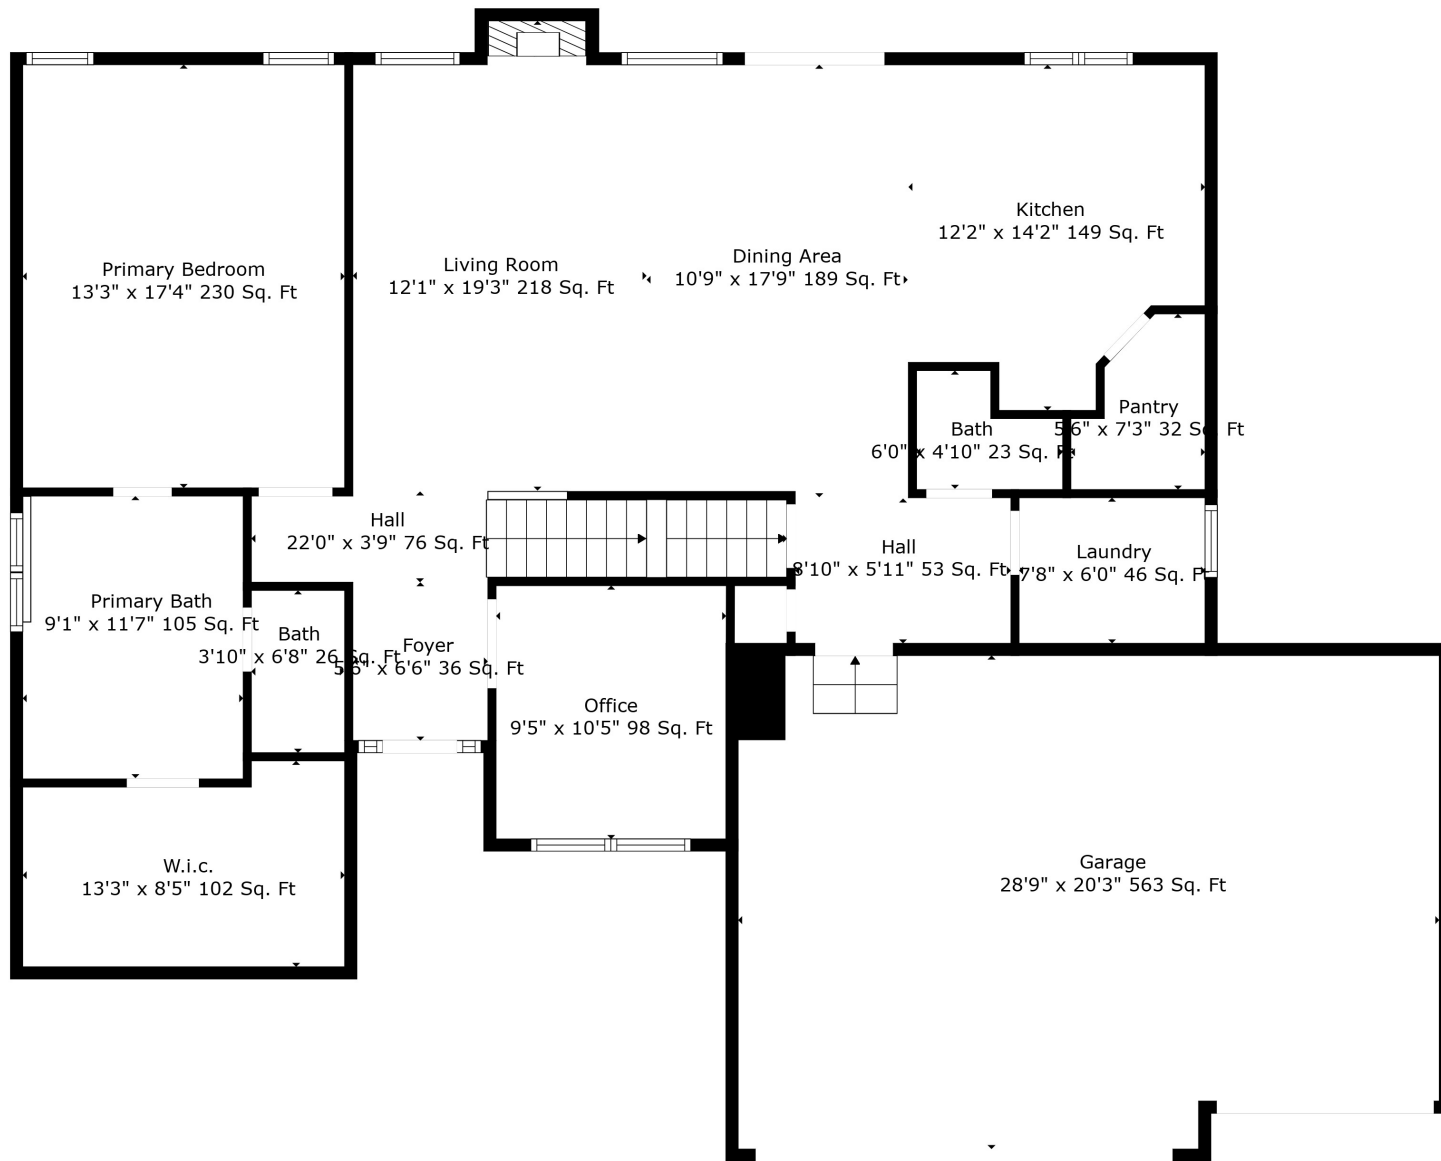

Floor 2

Floor 3

Floor 1

Total scanned area: 4630 sq. ft

Total scanned area: 4630 sq. ft

Measurements Are Calculated By Cubicasa Technology. Deemed Highly Reliable But Not Guaranteed.

Total scanned area: 4630 sq. ft

Measurements Are Calculated By Cubicasa Technology. Deemed Highly Reliable But Not Guaranteed.

Total scanned area: 4630 sq. ft

Measurements Are Calculated By Cubicasa Technology. Deemed Highly Reliable But Not Guaranteed.