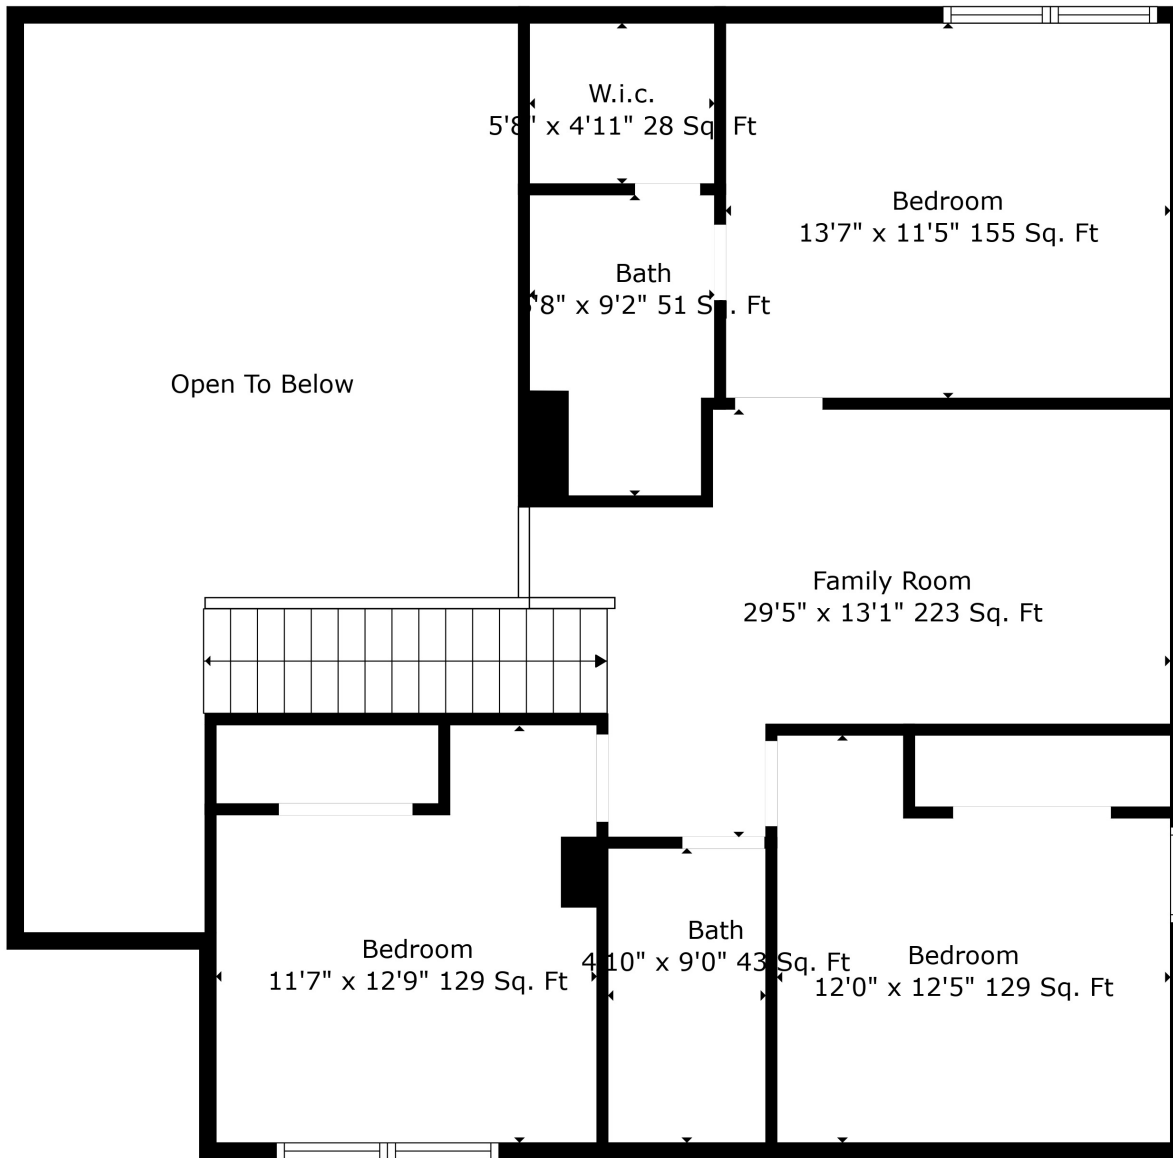

Floor 2

Floor 3

Floor 1

Total scanned area: 4630 sq. ft

Total scanned area: 4630 sq. ft

Measurements Are Calculated By Cubicasa Technology. Deemed Highly Reliable But Not Guaranteed.

Total scanned area: 4630 sq. ft

Measurements Are Calculated By Cubicasa Technology. Deemed Highly Reliable But Not Guaranteed.

Total scanned area: 4630 sq. ft

Measurements Are Calculated By Cubicasa Technology. Deemed Highly Reliable But Not Guaranteed.