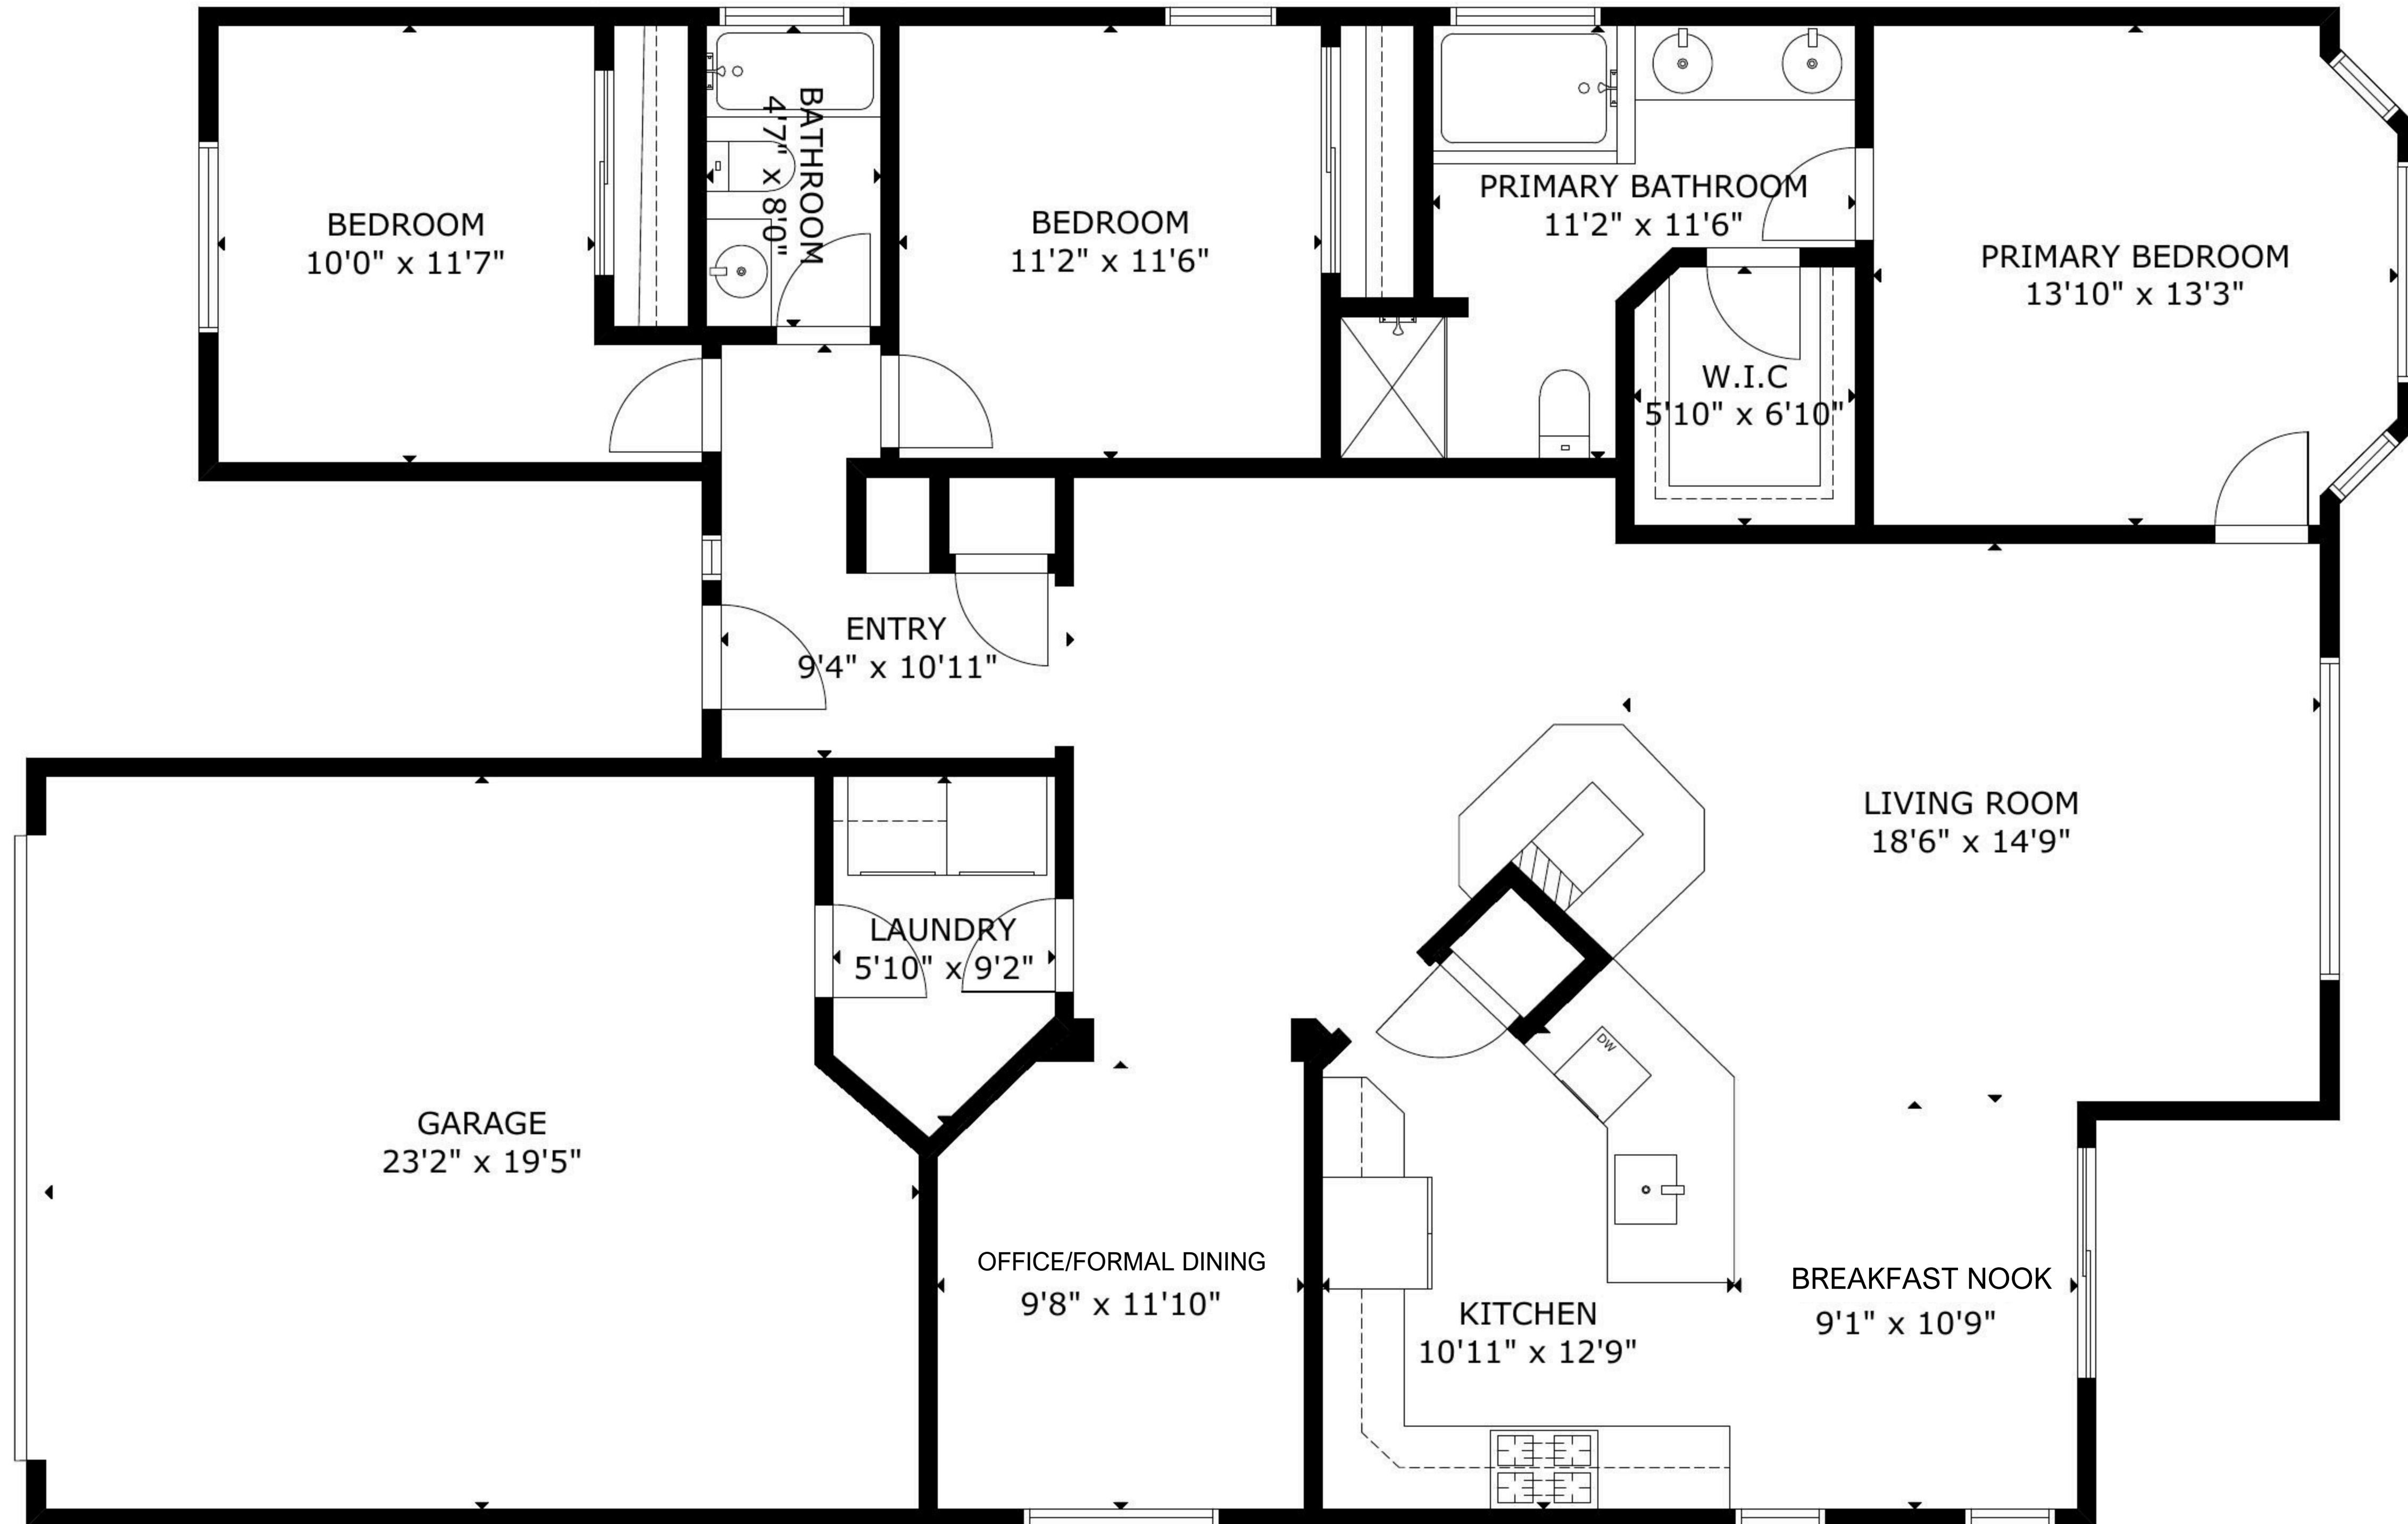

# 6622 Hood Rd NW

GROSS EXTERNAL AREA  
TOTAL: 1,773 sq ft  
FLOOR 1: 1,773 sq ft  
EXCLUDED AREAS: GARAGE: 430 sq ft

SIZE AND DIMENSIONS ARE APPROXIMATE, ACTUAL MAY VARY