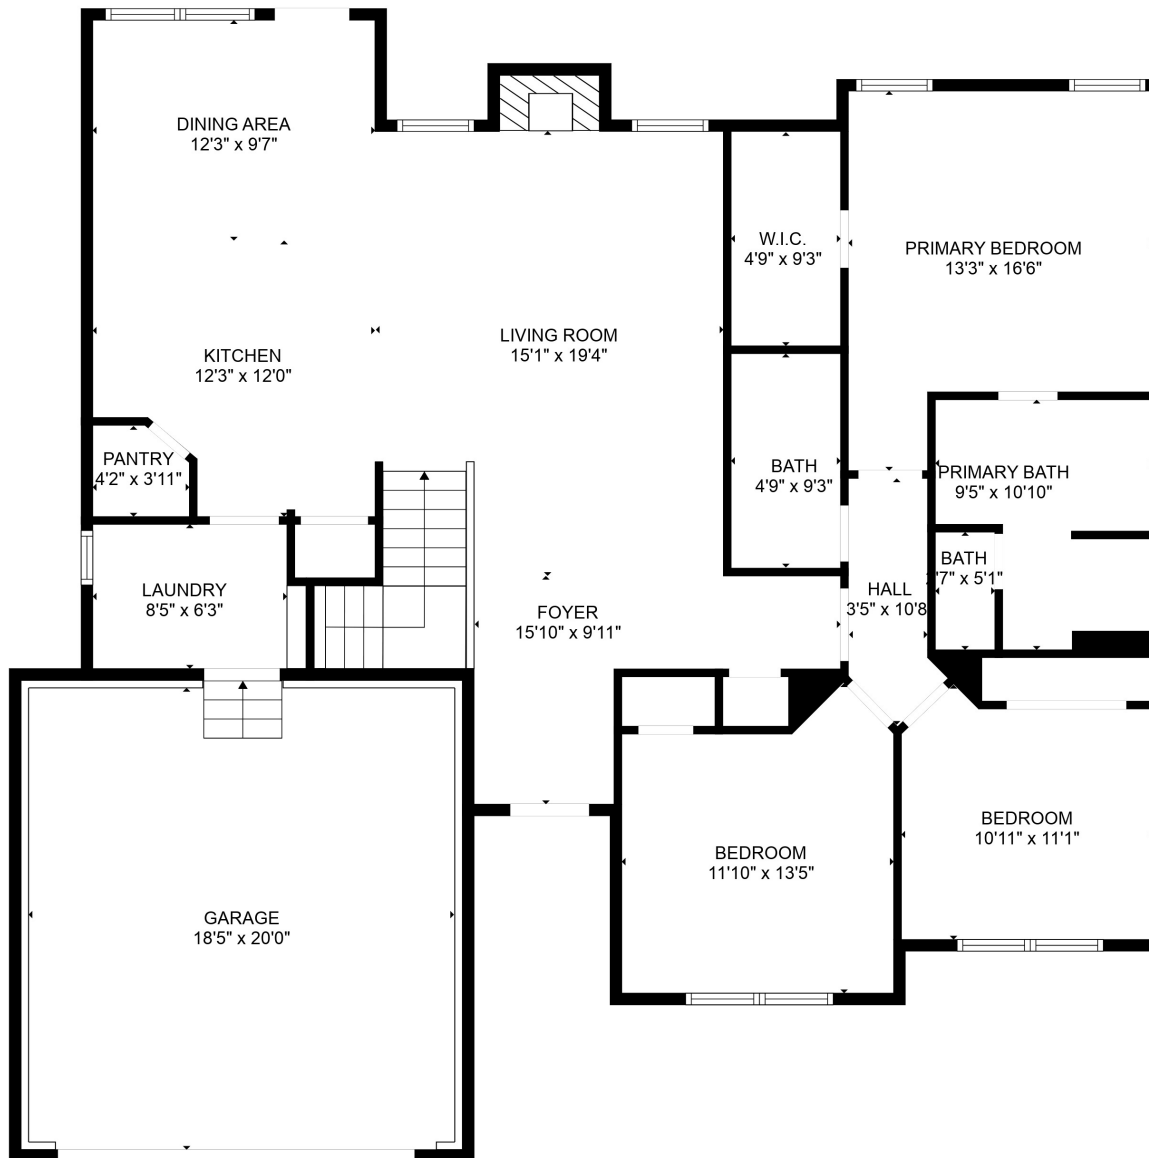

FLOOR 1

FLOOR 2

Total scanned area: 3509 sq. ft

Total scanned area: 3509 sq. ft

MEASUREMENTS ARE CALCULATED BY CUBICASA TECHNOLOGY. DEEMED HIGHLY RELIABLE BUT NOT GUARANTEED.

Total scanned area: 3509 sq. ft

MEASUREMENTS ARE CALCULATED BY CUBICASA TECHNOLOGY. DEEMED HIGHLY RELIABLE BUT NOT GUARANTEED.