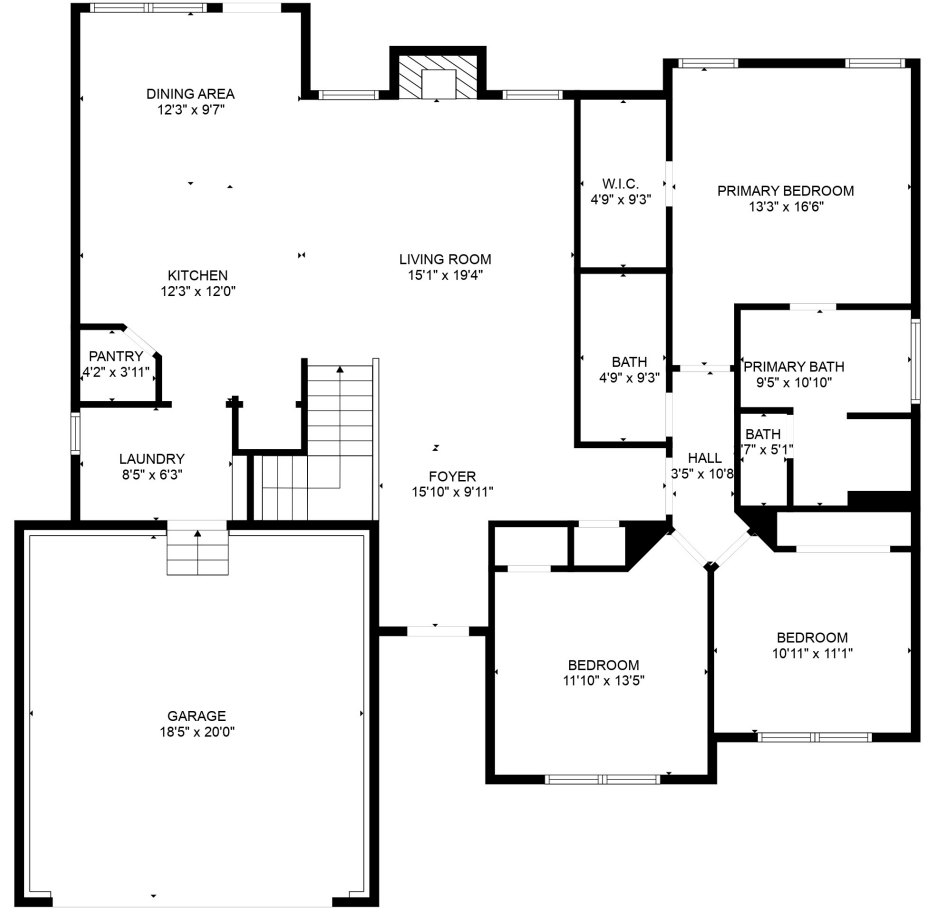

FLOOR 1

FLOOR 2

Total scanned area: 3509 sq. ft

Total scanned area: 3509 sq. ft

MEASUREMENTS ARE CALCULATED BY CUBICASA TECHNOLOGY. DEEMED HIGHLY RELIABLE BUT NOT GUARANTEED.

Total scanned area: 3509 sq. ft

MEASUREMENTS ARE CALCULATED BY CUBICASA TECHNOLOGY. DEEMED HIGHLY RELIABLE BUT NOT GUARANTEED.