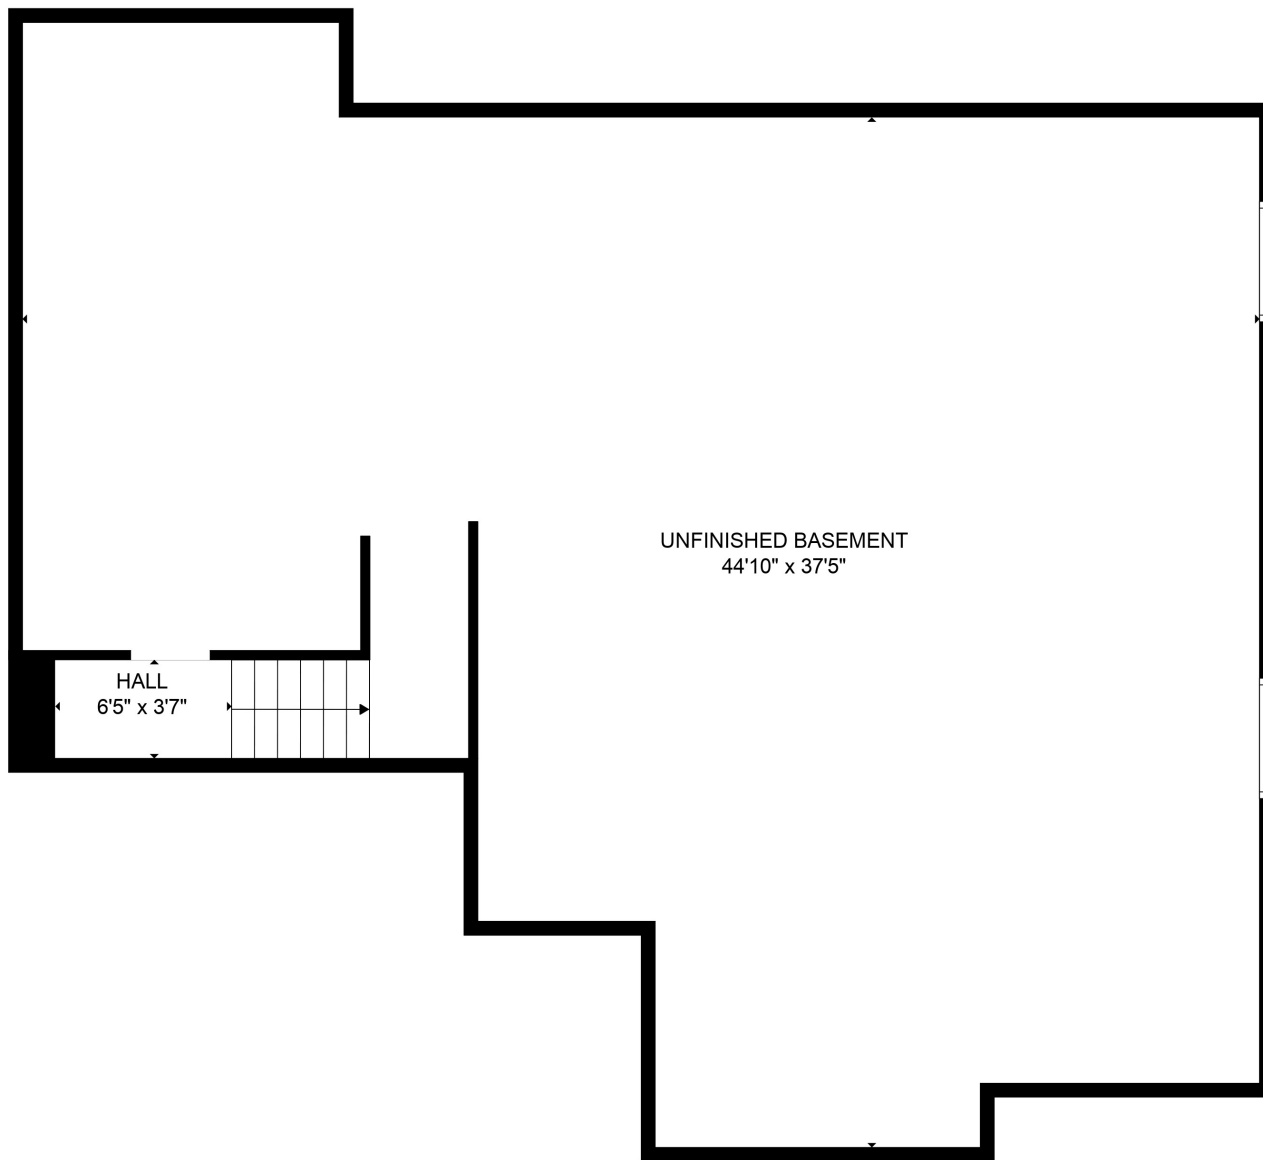

FLOOR 1

FLOOR 2

Total scanned area: 3509 sq. ft

Total scanned area: 3509 sq. ft

MEASUREMENTS ARE CALCULATED BY CUBICASA TECHNOLOGY. DEEMED HIGHLY RELIABLE BUT NOT GUARANTEED.

Total scanned area: 3509 sq. ft

MEASUREMENTS ARE CALCULATED BY CUBICASA TECHNOLOGY. DEEMED HIGHLY RELIABLE BUT NOT GUARANTEED.