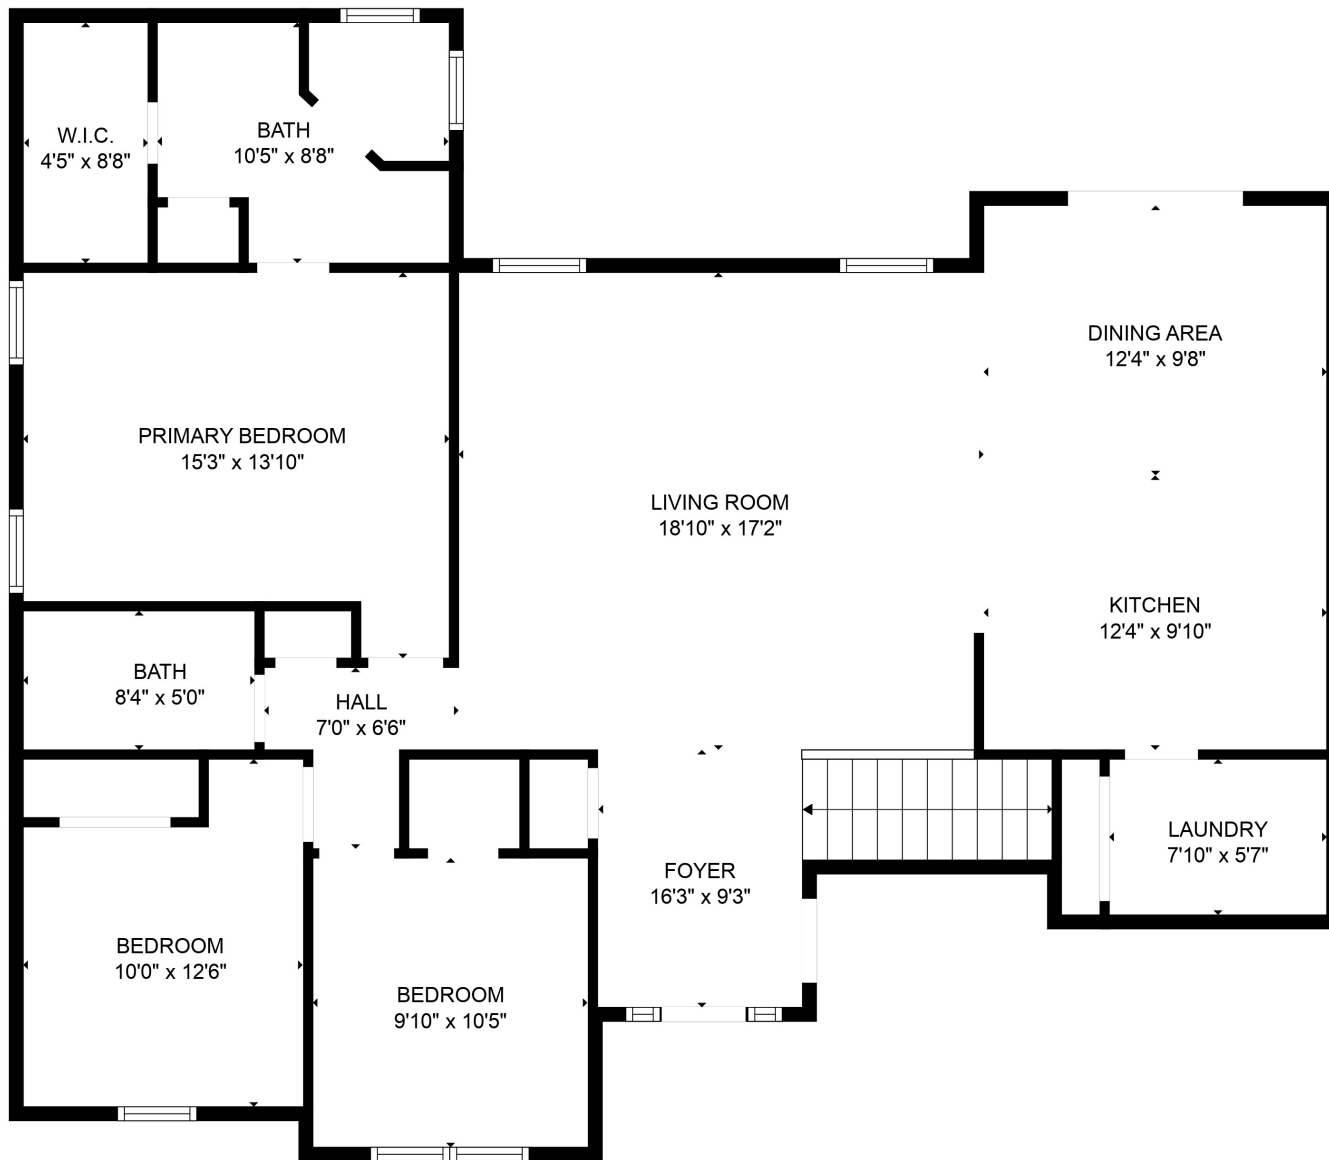

FLOOR 1

FLOOR 2

Total scanned area: 2965 sq. ft

Total scanned area: 2965 sq. ft

MEASUREMENTS ARE CALCULATED BY CUBICASA TECHNOLOGY. DEEMED HIGHLY RELIABLE BUT NOT GUARANTEED.

Total scanned area: 2965 sq. ft

MEASUREMENTS ARE CALCULATED BY CUBICASA TECHNOLOGY, DEEMED HIGHLY RELIABLE BUT NOT GUARANTEED.