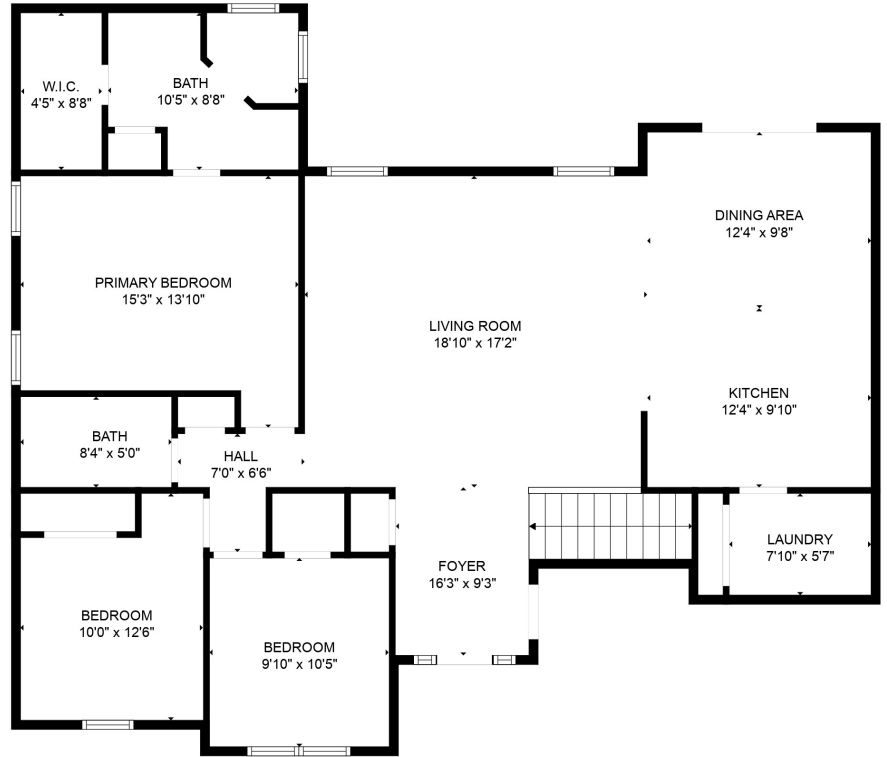

FLOOR 1

FLOOR 2

Total scanned area: 2965 sq. ft

Total scanned area: 2965 sq. ft

MEASUREMENTS ARE CALCULATED BY CUBICASA TECHNOLOGY. DEEMED HIGHLY RELIABLE BUT NOT GUARANTEED.

Total scanned area: 2965 sq. ft

MEASUREMENTS ARE CALCULATED BY CUBICASA TECHNOLOGY, DEEMED HIGHLY RELIABLE BUT NOT GUARANTEED.