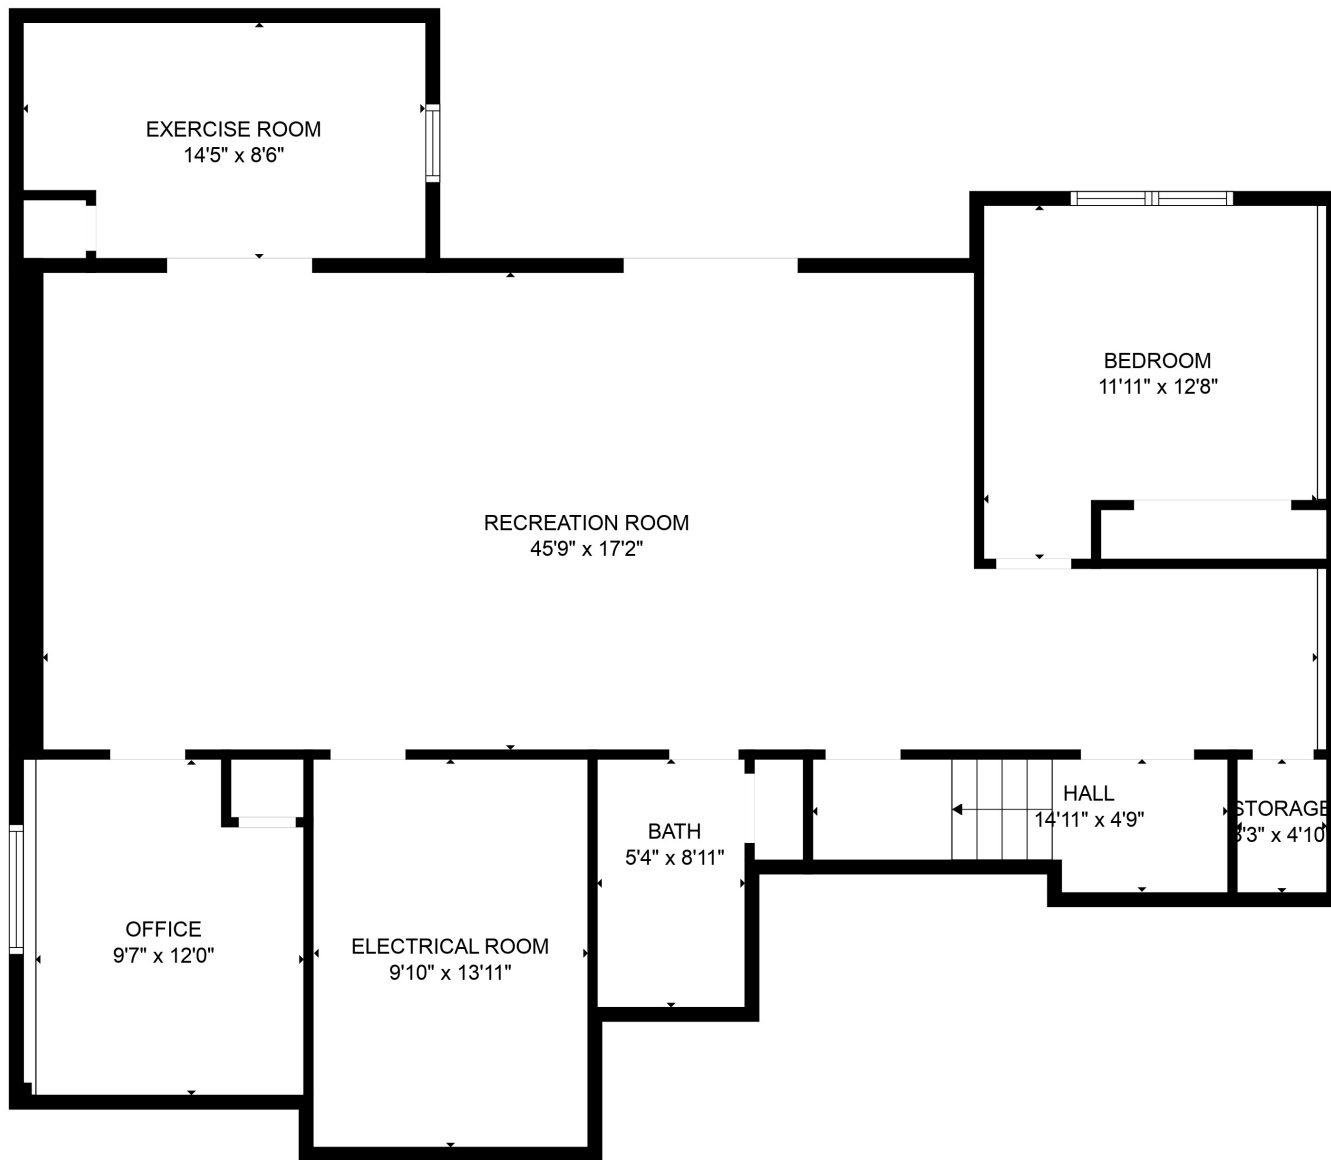

FLOOR 1

FLOOR 2

Total scanned area: 2965 sq. ft

Total scanned area: 2965 sq. ft

MEASUREMENTS ARE CALCULATED BY CUBICASA TECHNOLOGY. DEEMED HIGHLY RELIABLE BUT NOT GUARANTEED.

Total scanned area: 2965 sq. ft