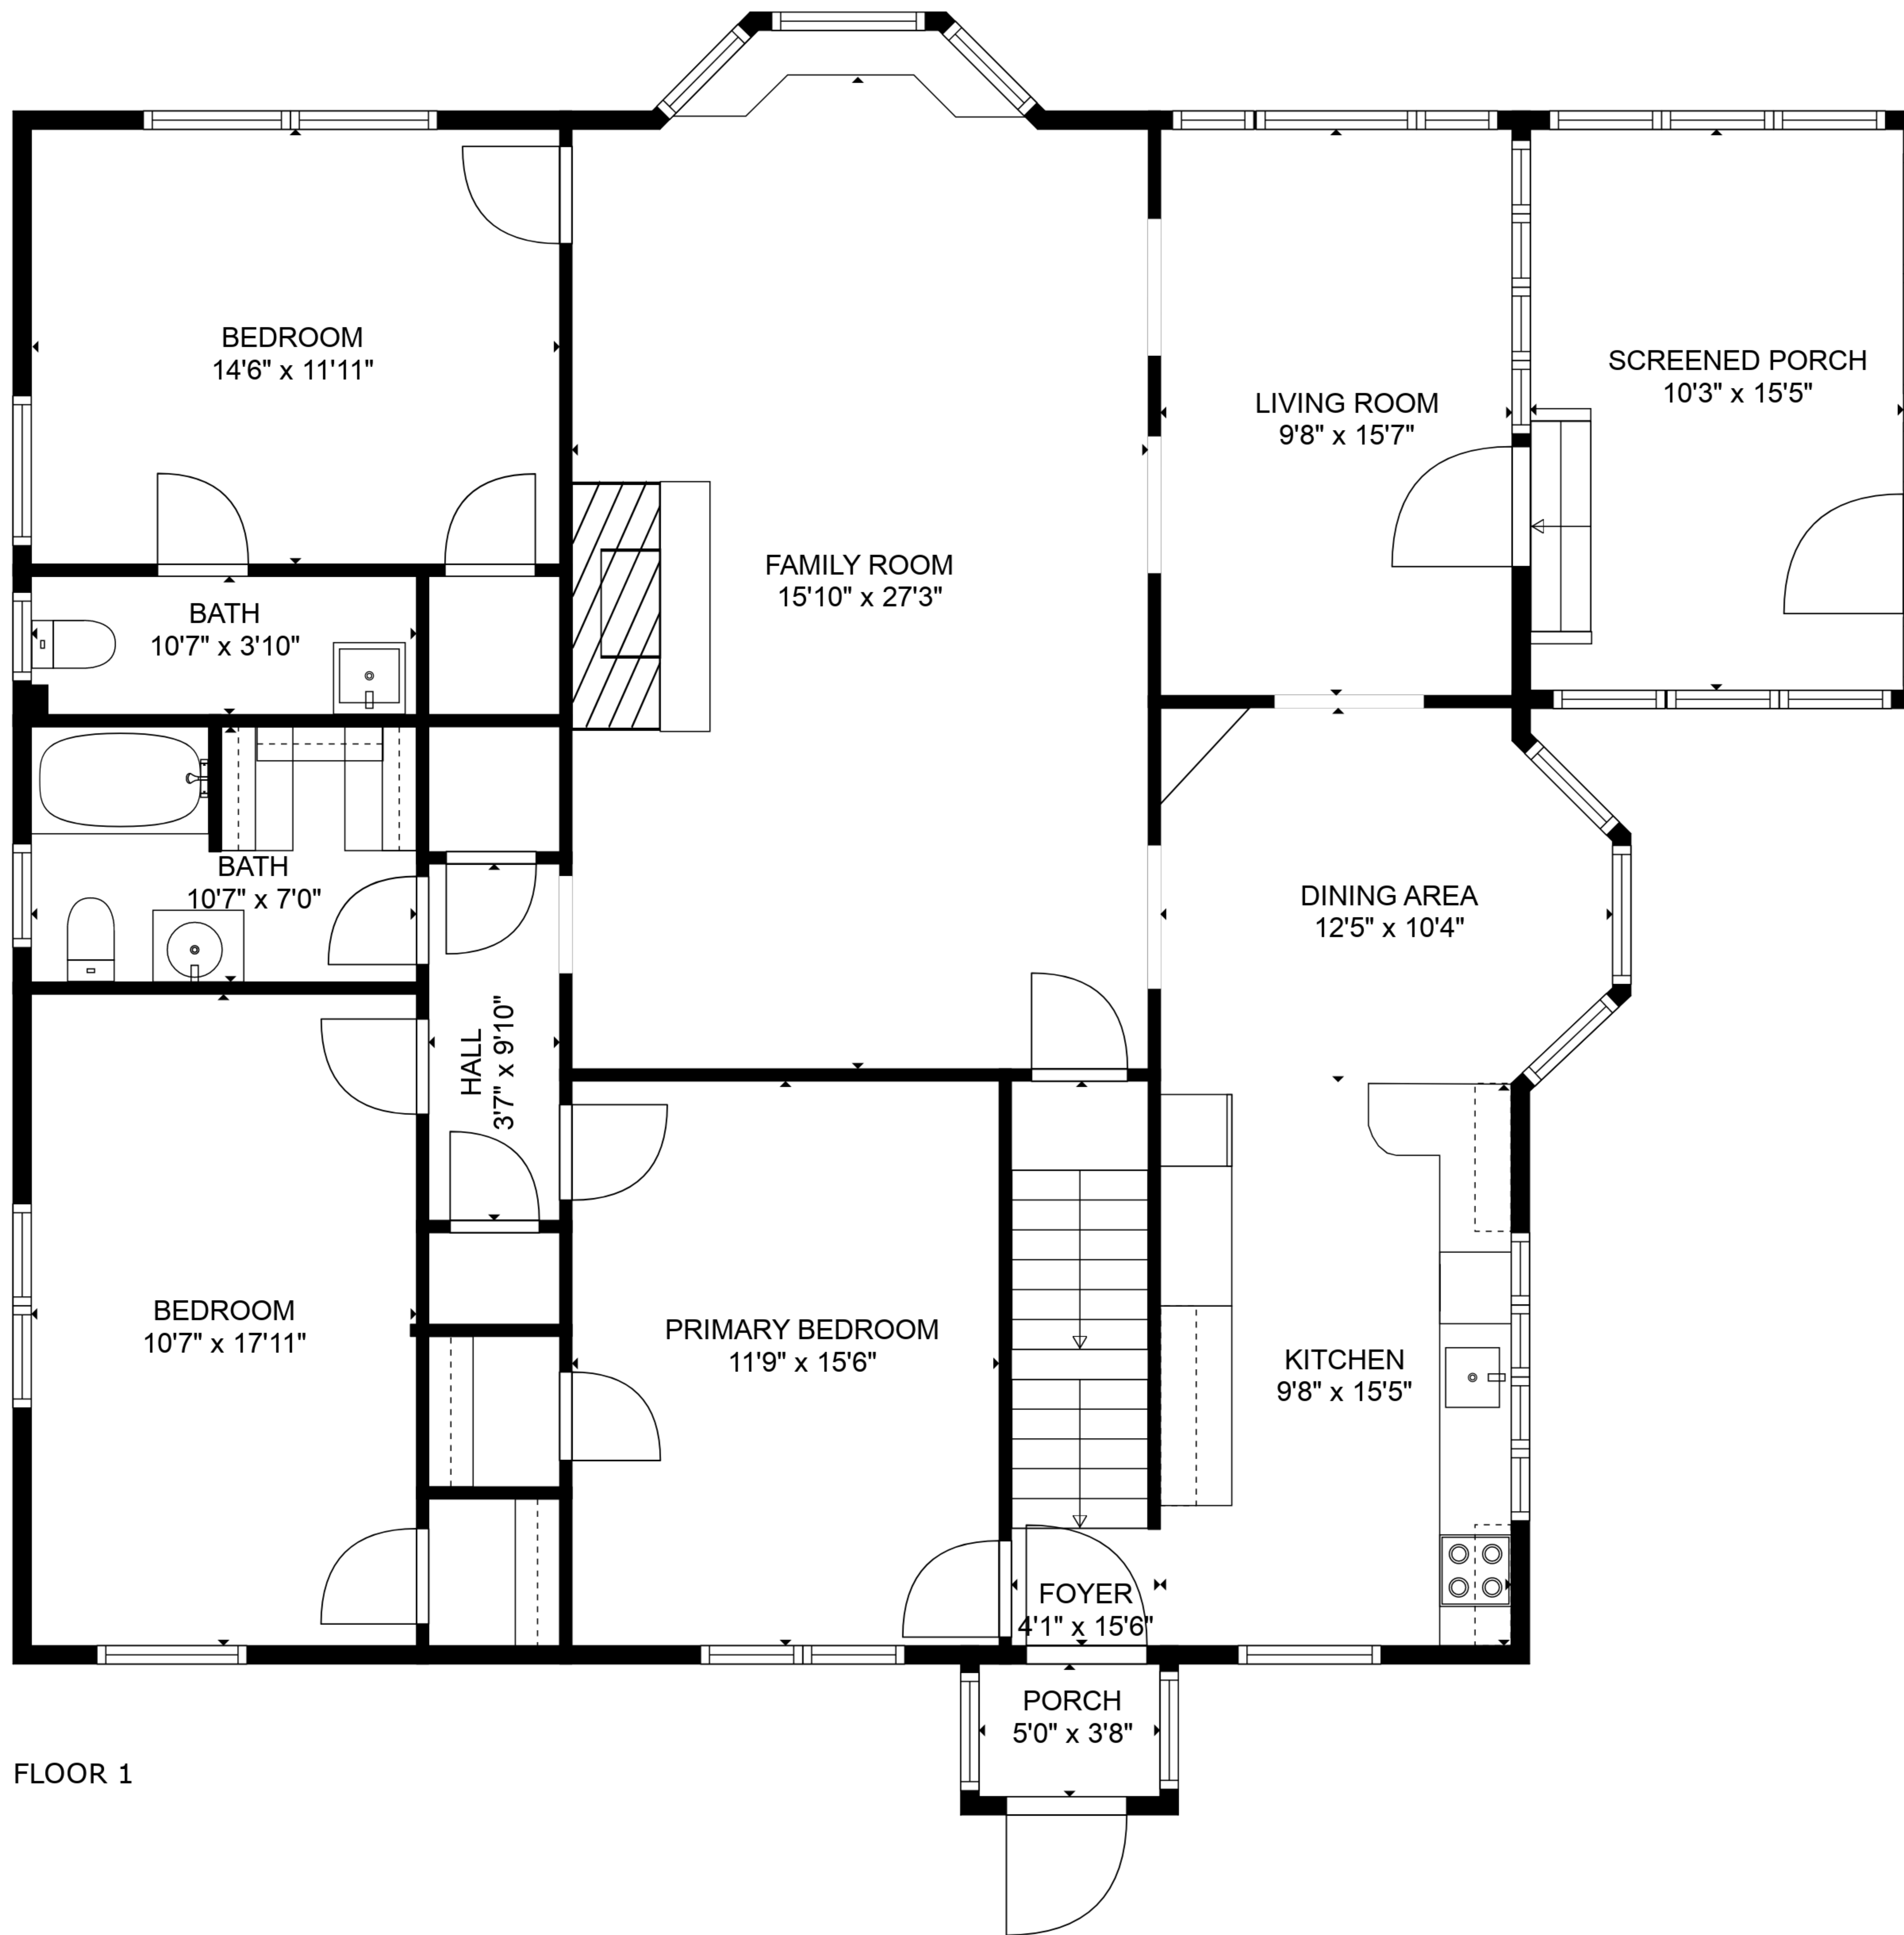

TOTAL: 1763 sq. ft

FLOOR 1: 1737 sq. ft, FLOOR 2: 26 sq. ft

EXCLUDED AREAS: PORCH: 18 sq. ft, SCREENED PORCH: 158 sq. ft, LOW CEILING: 250 sq. ft,
ATTIC: 745 sq. ft

TOTAL: 1763 sq. ft

FLOOR 1: 1737 sq. ft, FLOOR 2: 26 sq. ft

EXCLUDED AREAS: PORCH: 18 sq. ft, SCREENED PORCH: 158 sq. ft, LOW CEILING: 250 sq. ft,
ATTIC: 745 sq. ft

FLOOR 1

FLOOR 2

TOTAL: 1763 sq. ft

FLOOR 1: 1737 sq. ft, FLOOR 2: 26 sq. ft

EXCLUDED AREAS: PORCH: 18 sq. ft, SCREENED PORCH: 158 sq. ft, LOW CEILING: 250 sq. ft, ATTIC: 745 sq. ft