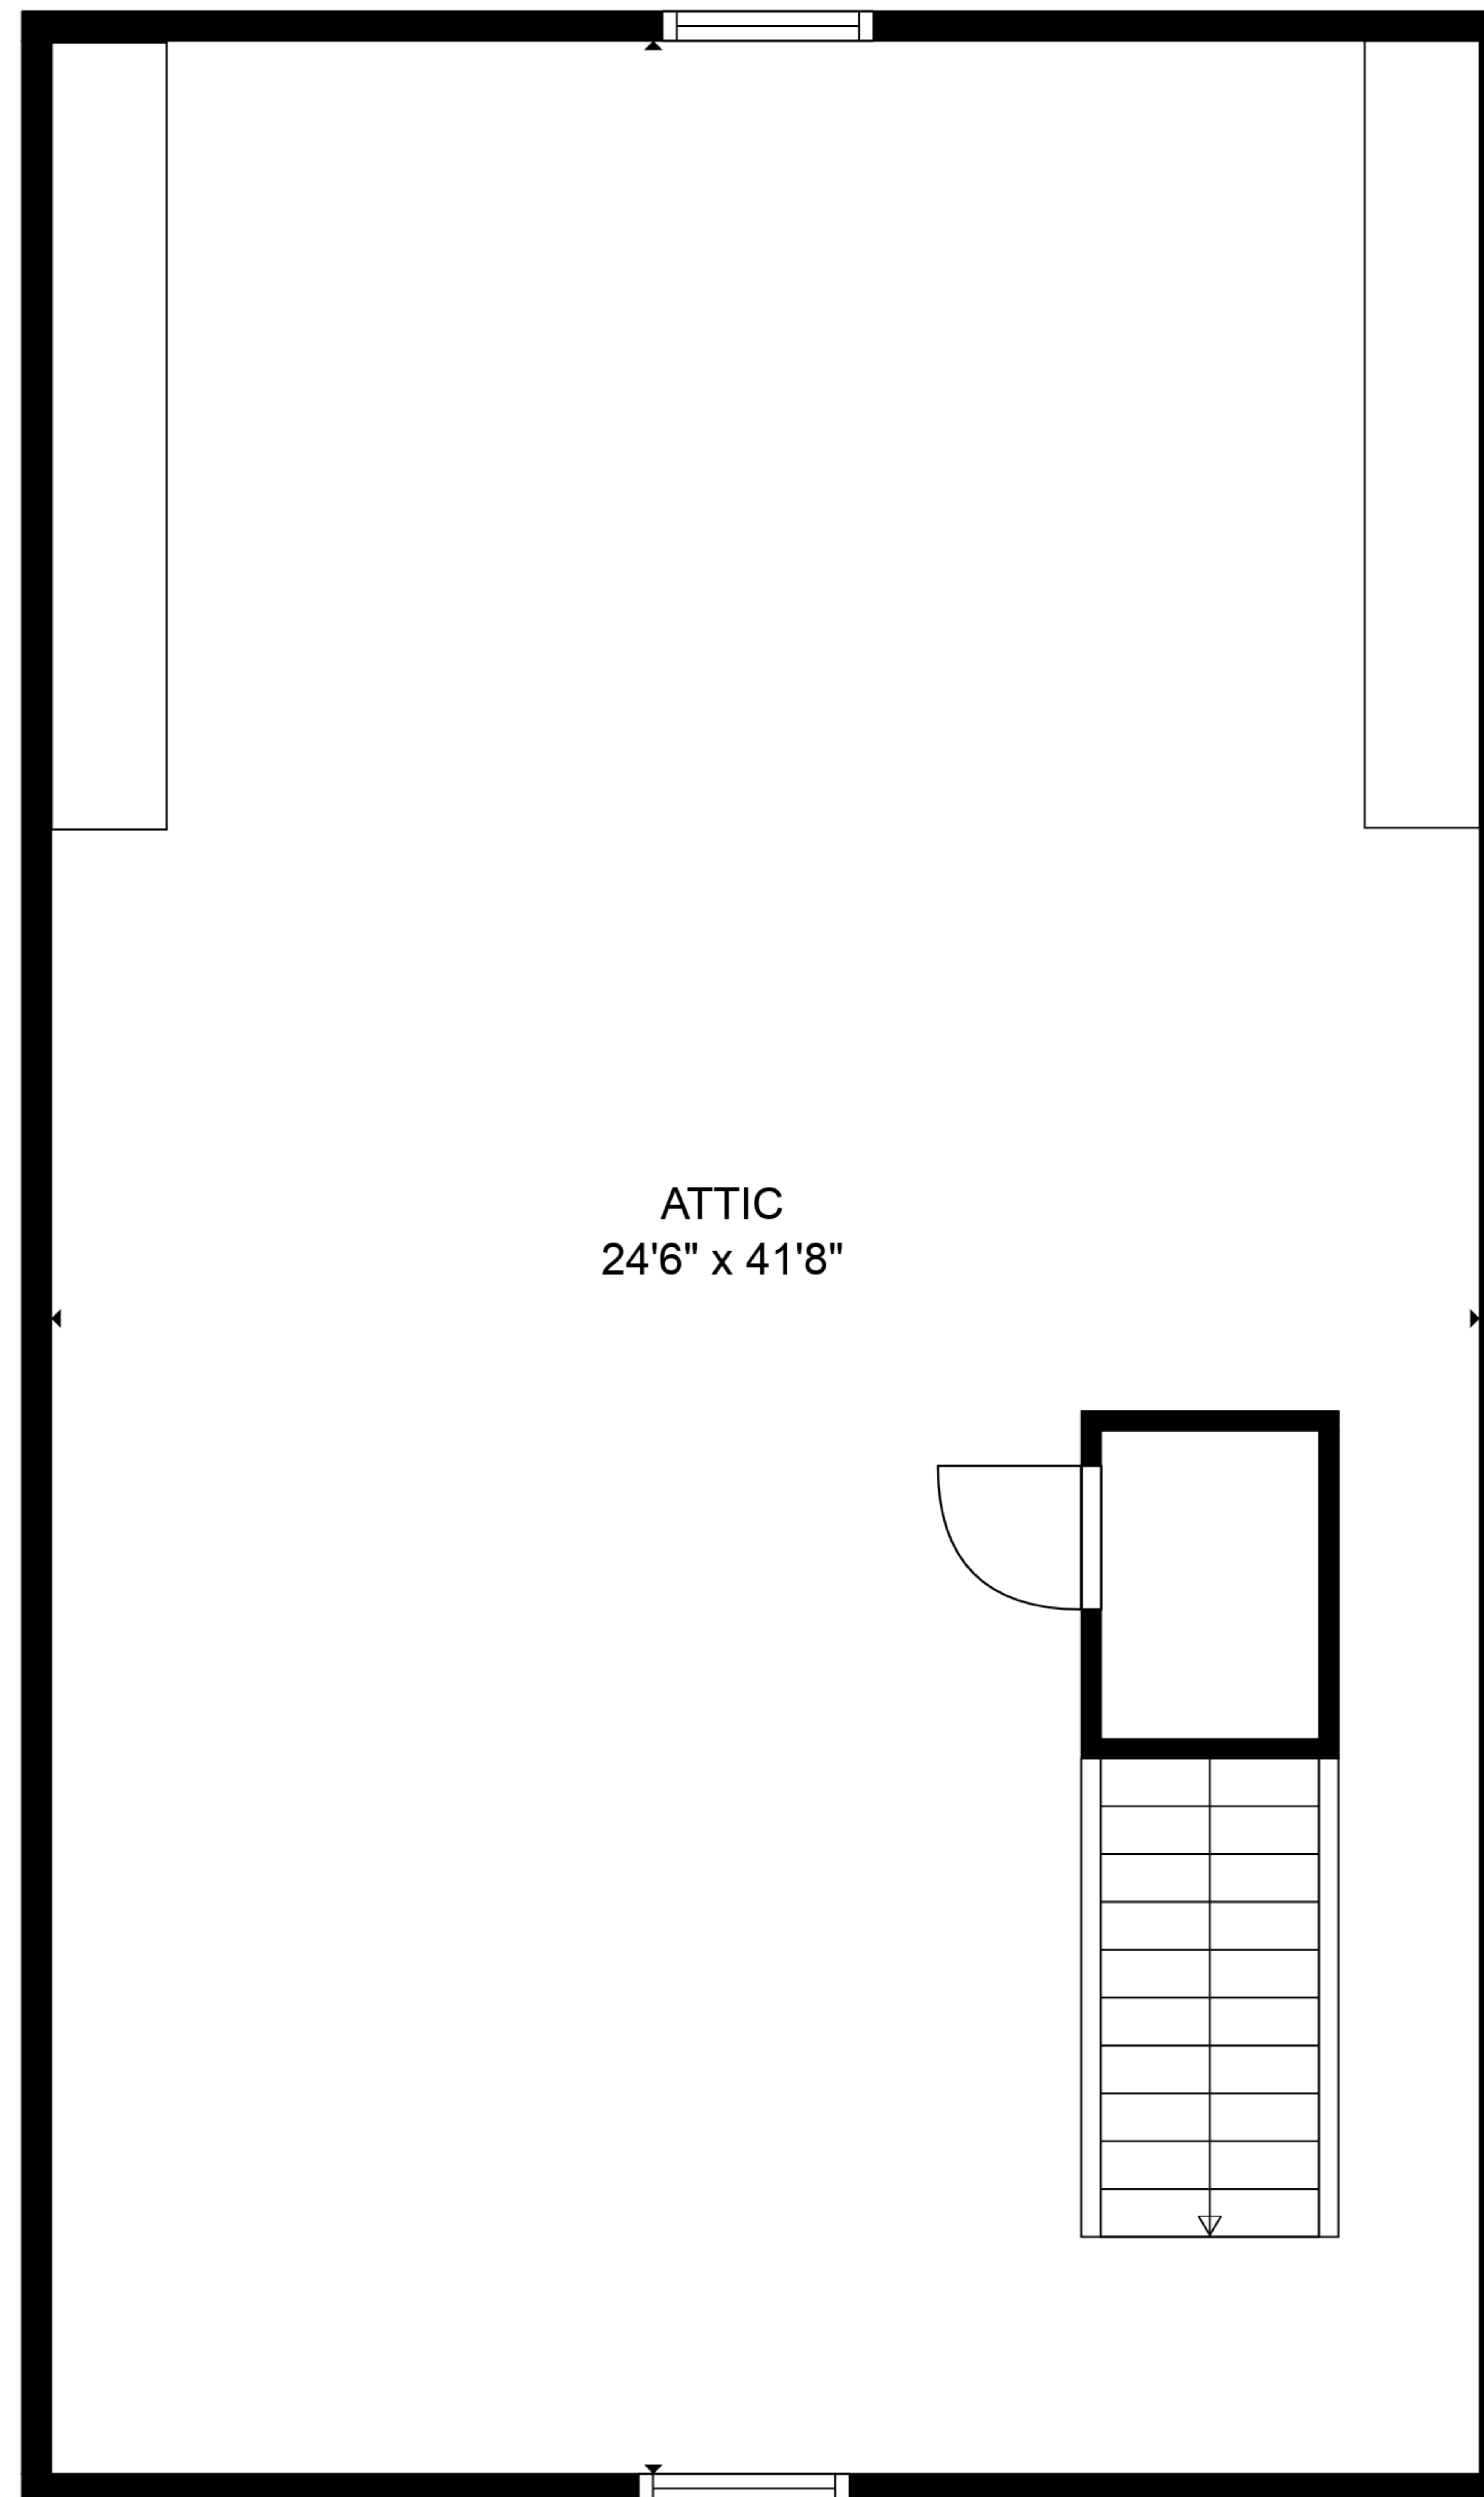

TOTAL: 1763 sq. ft

FLOOR 1: 1737 sq. ft, FLOOR 2: 26 sq. ft

EXCLUDED AREAS: PORCH: 18 sq. ft, SCREENED PORCH: 158 sq. ft, LOW CEILING: 250 sq. ft,
ATTIC: 745 sq. ft

TOTAL: 1763 sq. ft

FLOOR 1: 1737 sq. ft, FLOOR 2: 26 sq. ft

EXCLUDED AREAS: PORCH: 18 sq. ft, SCREENED PORCH: 158 sq. ft, LOW CEILING: 250 sq. ft,
ATTIC: 745 sq. ft

FLOOR 1

FLOOR 2

TOTAL: 1763 sq. ft

FLOOR 1: 1737 sq. ft, FLOOR 2: 26 sq. ft

EXCLUDED AREAS: PORCH: 18 sq. ft, SCREENED PORCH: 158 sq. ft, LOW CEILING: 250 sq. ft, ATTIC: 745 sq. ft