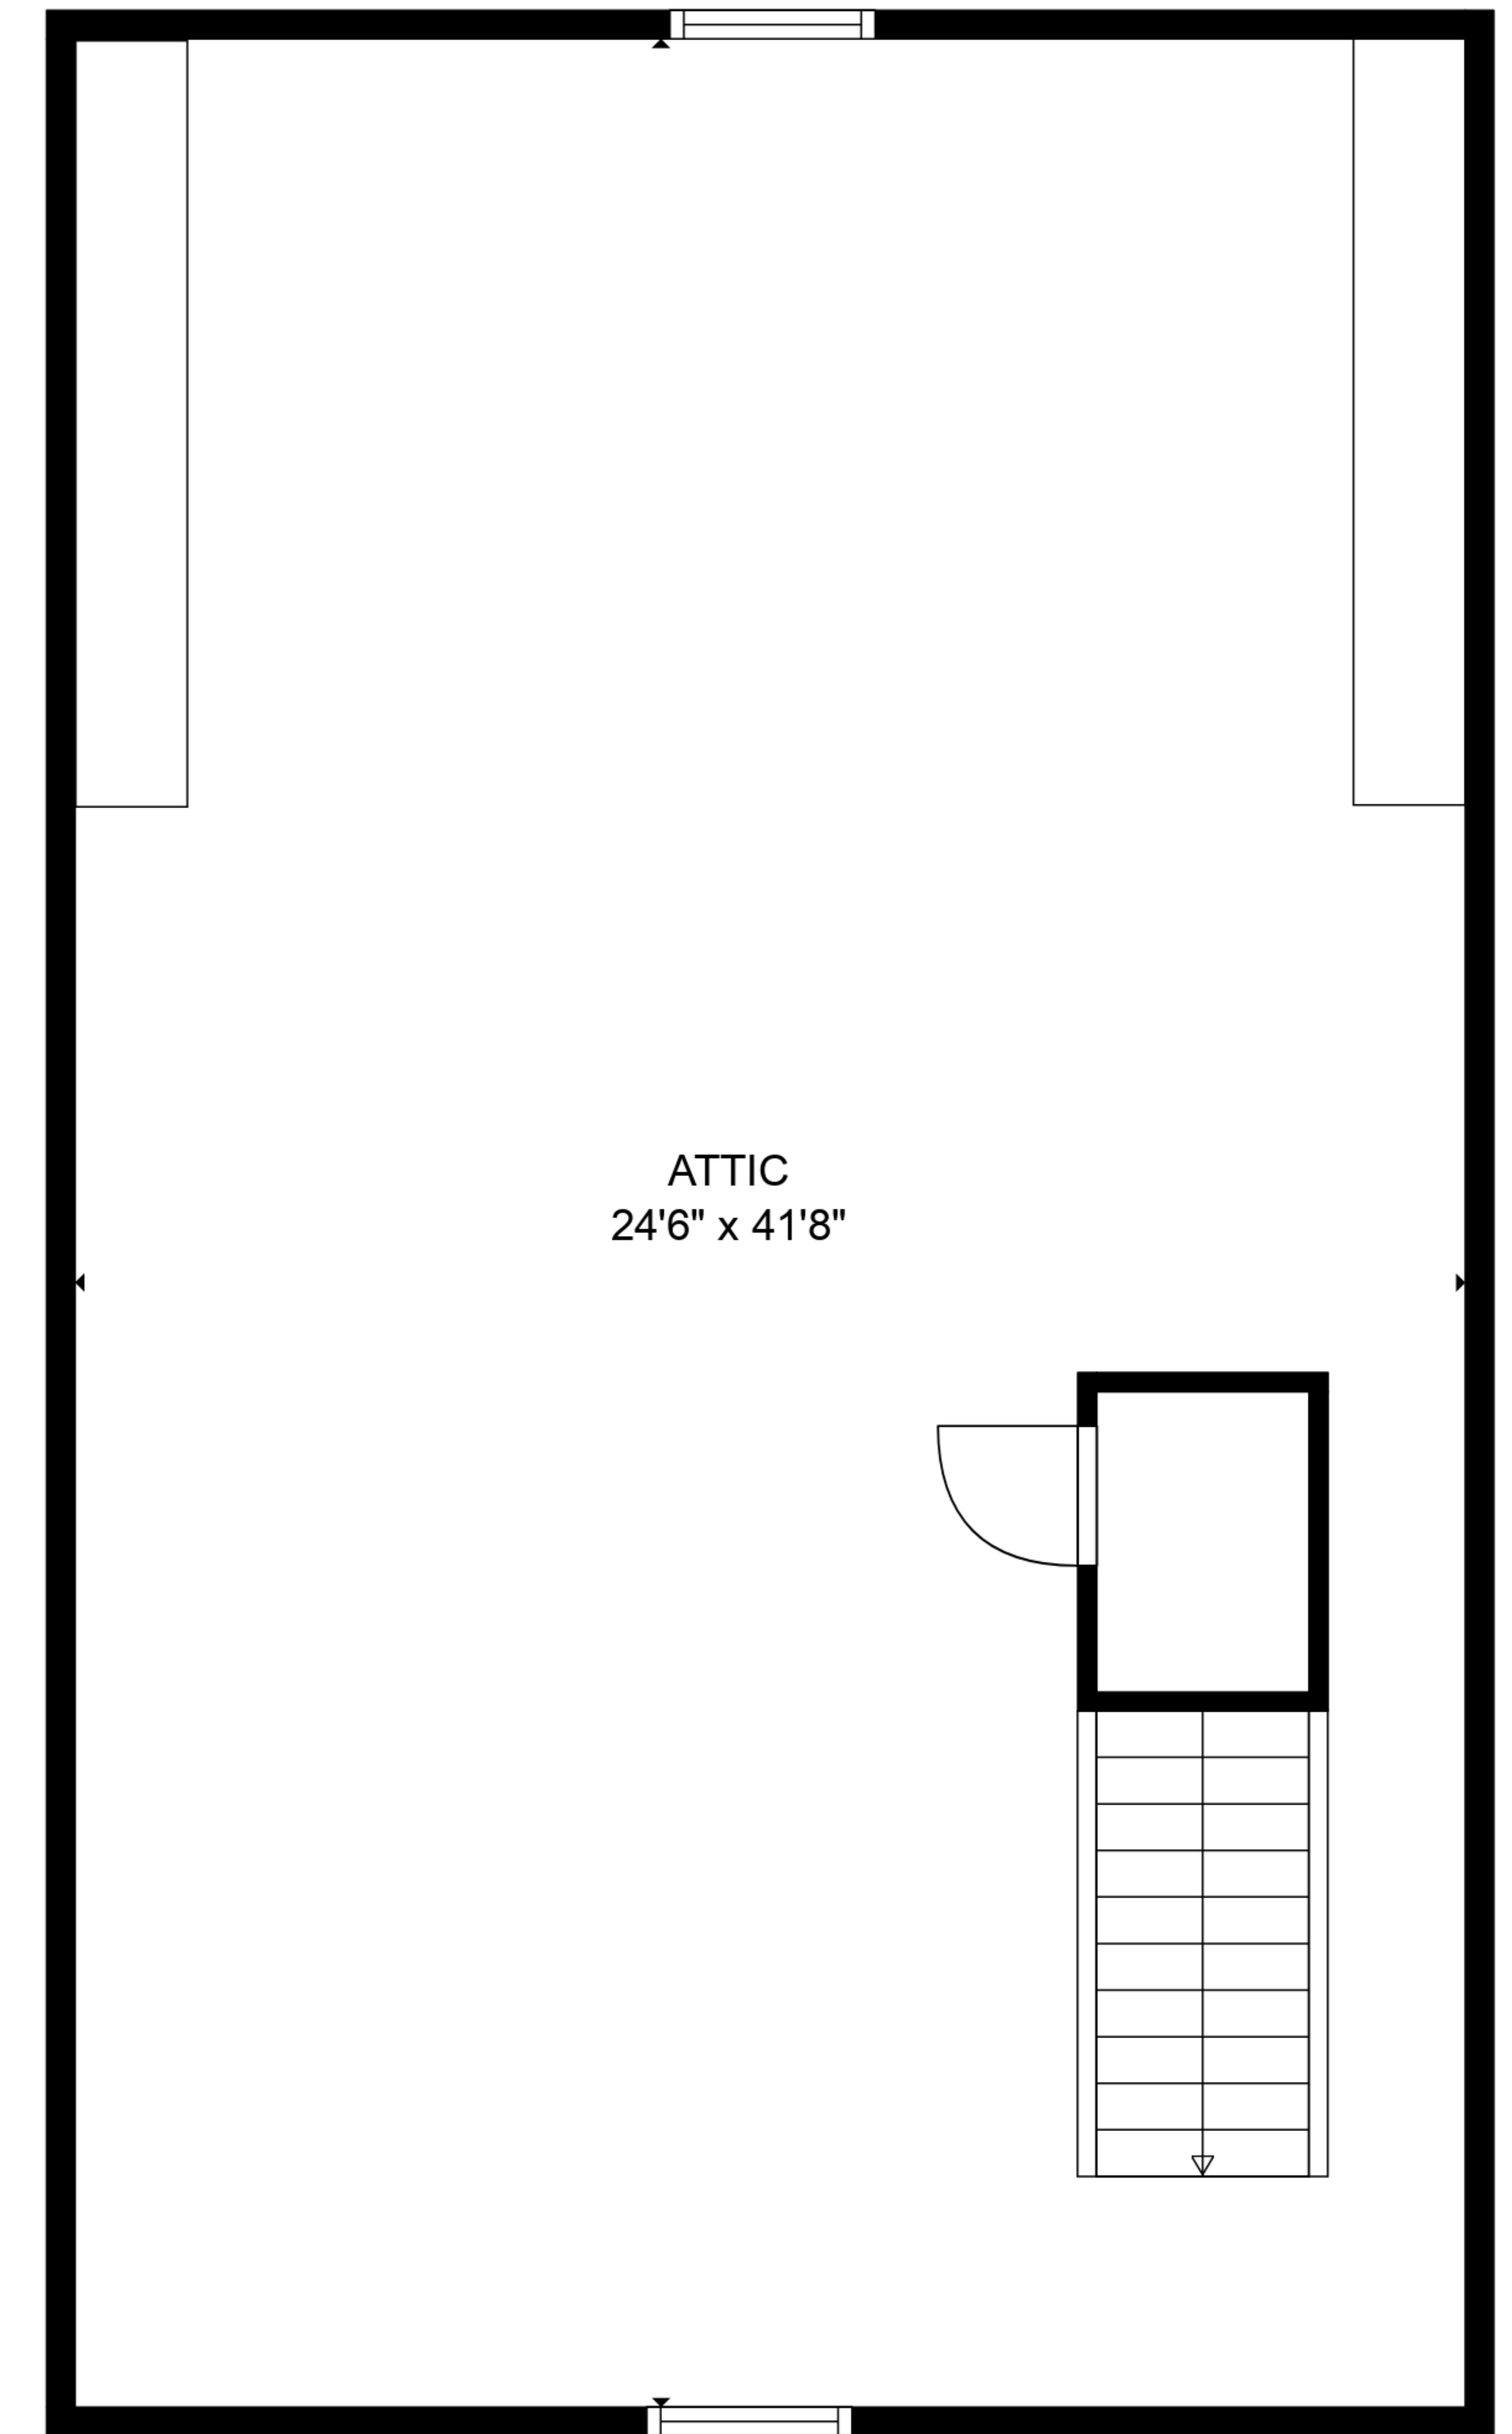

TOTAL: 1763 sq. ft

FLOOR 1: 1737 sq. ft, FLOOR 2: 26 sq. ft

EXCLUDED AREAS: PORCH: 18 sq. ft, SCREENED PORCH: 158 sq. ft, LOW CEILING: 250 sq. ft,
ATTIC: 745 sq. ft

TOTAL: 1763 sq. ft

FLOOR 1: 1737 sq. ft, FLOOR 2: 26 sq. ft

EXCLUDED AREAS: PORCH: 18 sq. ft, SCREENED PORCH: 158 sq. ft, LOW CEILING: 250 sq. ft,
ATTIC: 745 sq. ft

FLOOR 1

FLOOR 2

TOTAL: 1763 sq. ft

FLOOR 1: 1737 sq. ft, FLOOR 2: 26 sq. ft

EXCLUDED AREAS: PORCH: 18 sq. ft, SCREENED PORCH: 158 sq. ft, LOW CEILING: 250 sq. ft, ATTIC: 745 sq. ft