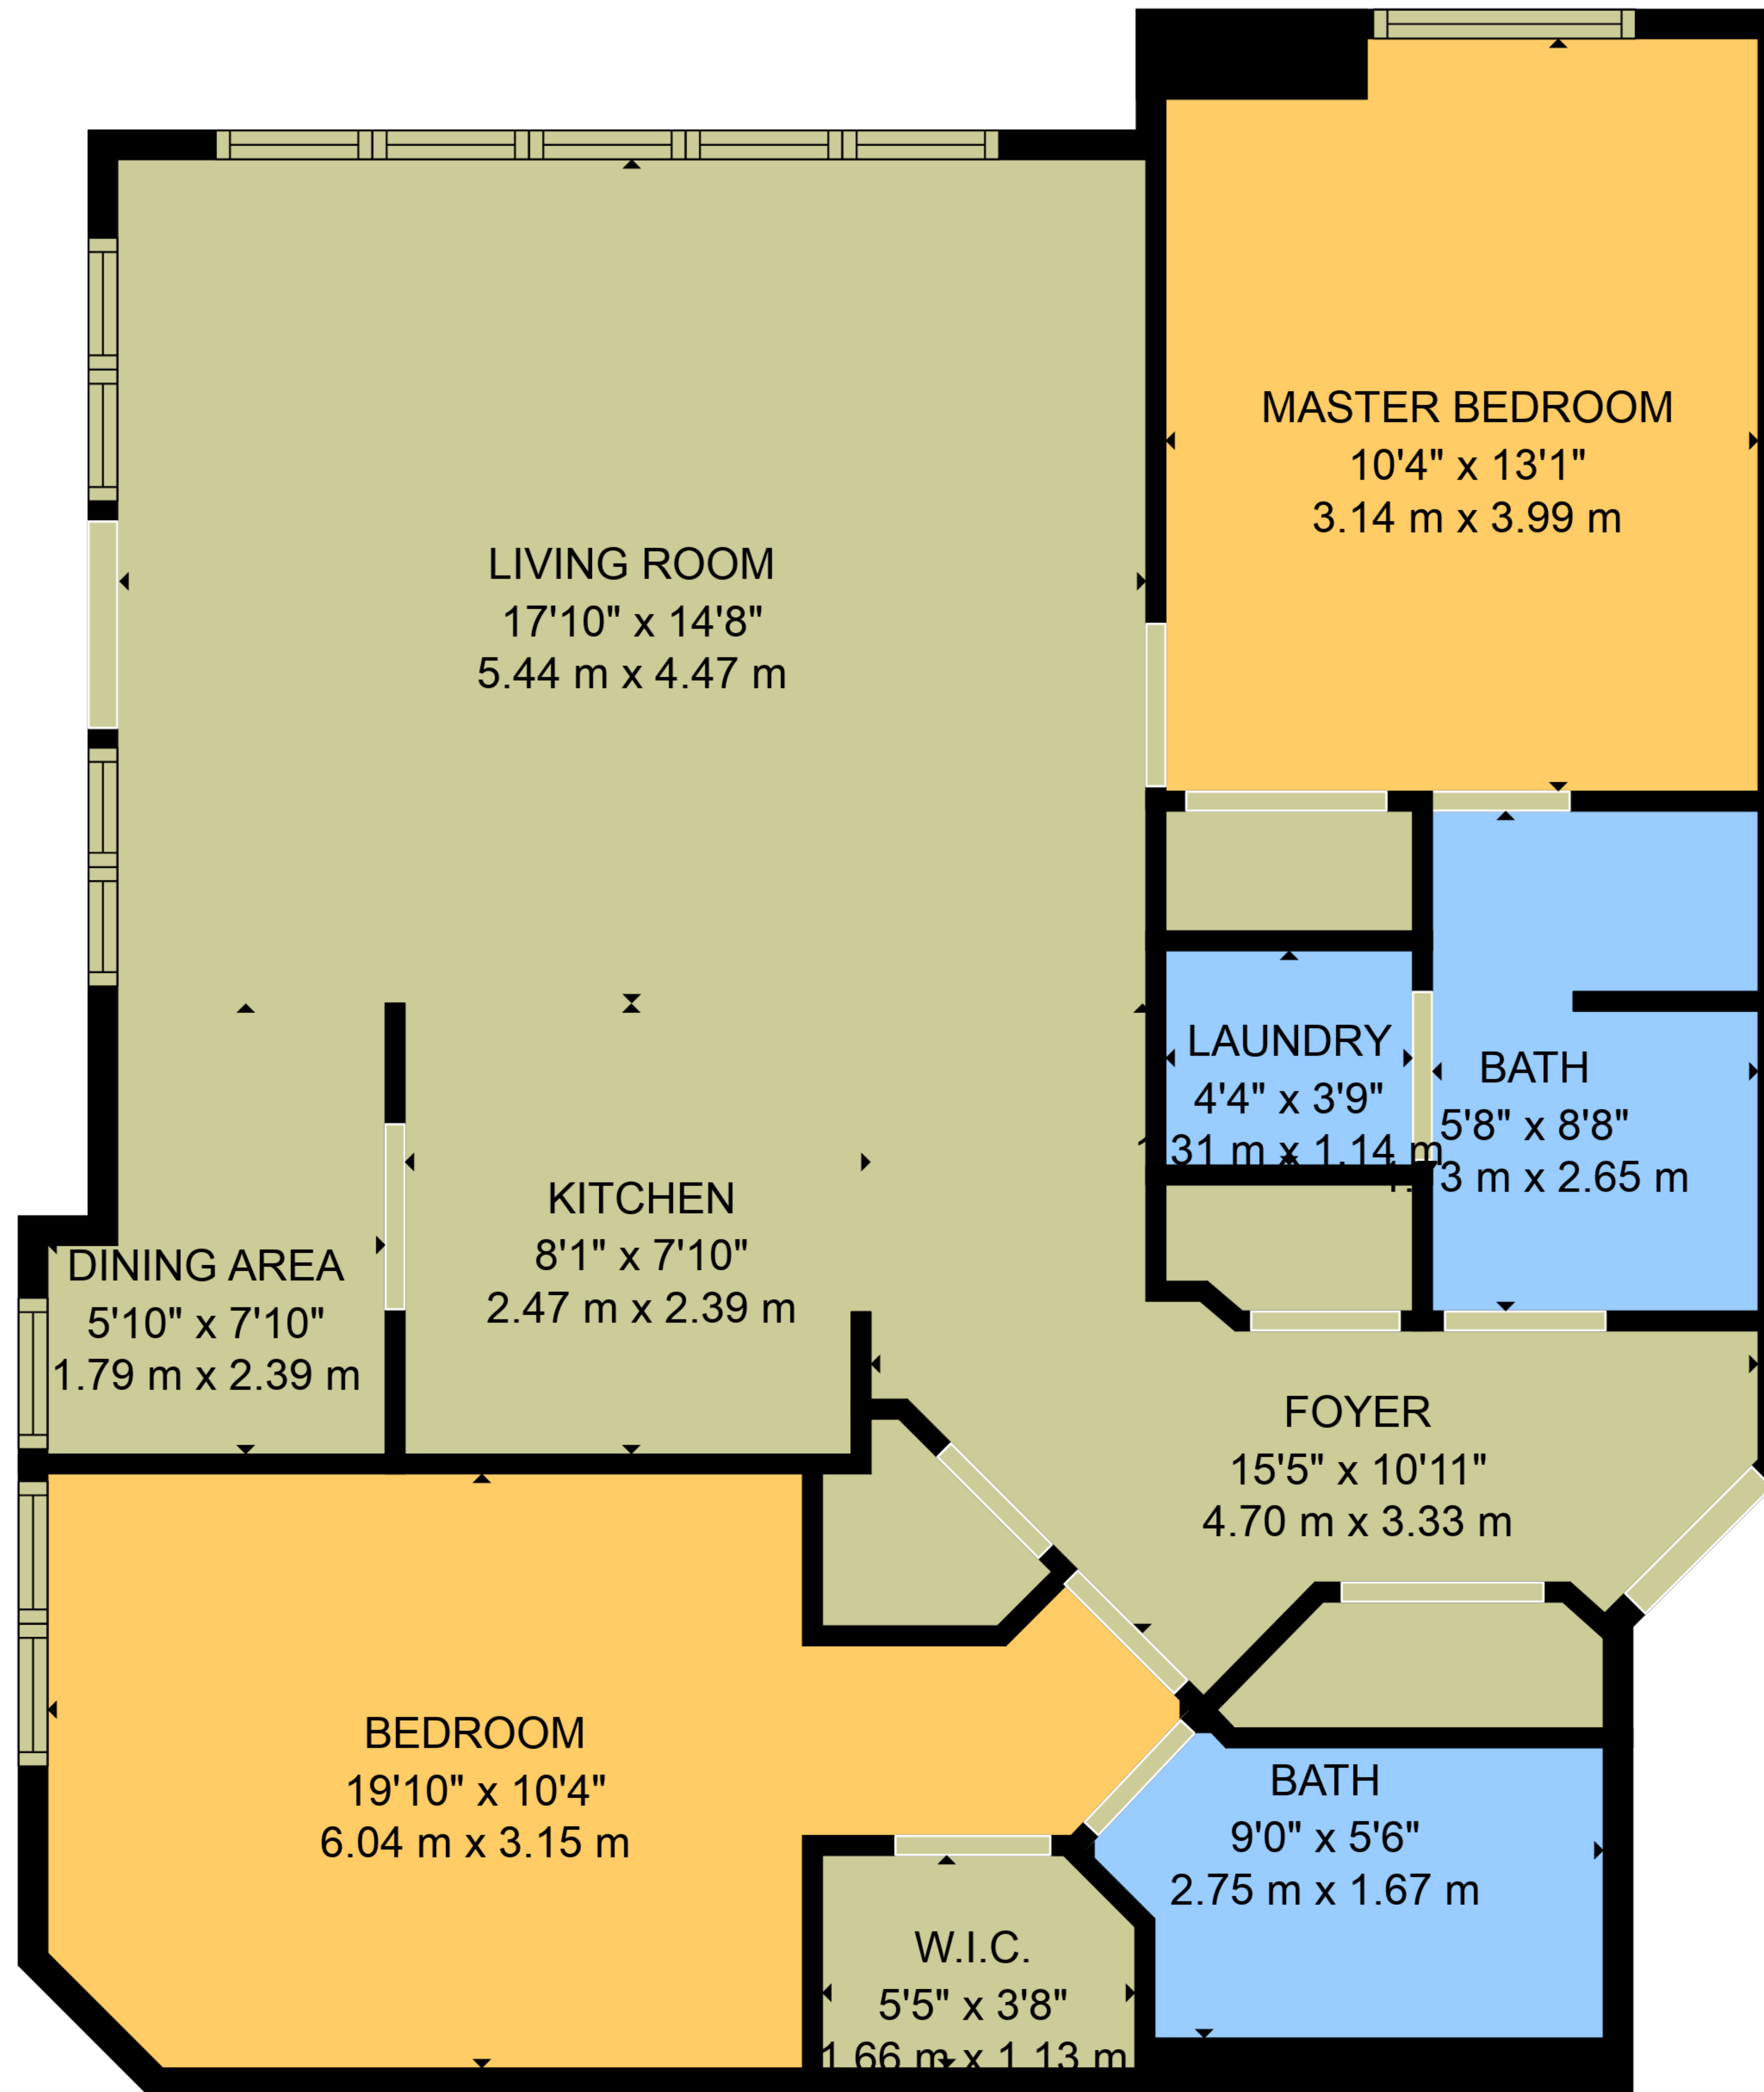

FULLTONE/360

TOTAL: 960 sq. ft, 89 m2
 FLOOR 1: 960 sq. ft, 89 m2

FLOOR PLAN CREATED BY CUBICASA APP. MEASUREMENTS DEEMED HIGHLY RELIABLE BUT NOT GUARANTEED.

FULLTONE/360

TOTAL: 960 sq. ft, 89 m2
 FLOOR 1: 960 sq. ft, 89 m2

FLOOR PLAN CREATED BY CUBICASA APP. MEASUREMENTS DEEMED HIGHLY RELIABLE BUT NOT GUARANTEED.