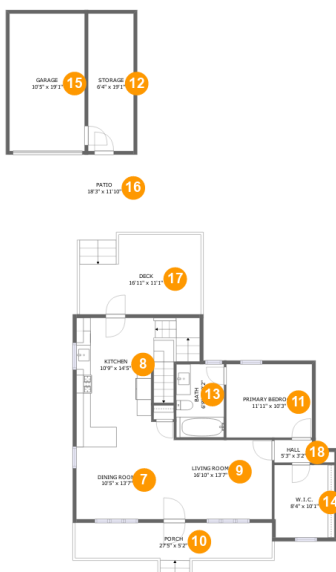

 **2,927** Total sqft

15-04 Elmary Place, Fair Lawn, Bergen County, New Jersey, United States, 07410

Room dimensions

Floor 1

Total sqft: 736

Living area: 64

#		Dimensions	sqft	Counted as living area
1	Hall	3'4" x 6'11"	44 sq. ft	Yes
2	Utility	10'2" x 6'3"	67 sq. ft	No
3	Recreation Room	22'8" x 14'8"	327 sq. ft	No
4	Office	9'8" x 6'7"	64 sq. ft	No
5	Bath	5'3" x 11'8"	61 sq. ft	No
6	Room	4'3" x 21'7"	83 sq. ft	No

15-04 Elmary Place, Fair Lawn, Bergen County, New Jersey, United States, 07410

Room dimensions

Floor 2

Total sqft: 1730 Living area: 841

#		Dimensions	sqft	Counted as living area
7	Dining Room	10'5" x 13'7"	141 sq. ft	Yes
8	Kitchen	10'9" x 14'5"	208 sq. ft	Yes
9	Living Room	16'10" x 13'7"	193 sq. ft	Yes
10	Outdoor	27'5" x 5'2"	145 sq. ft	No
11	Bedroom	11'11" x 10'3"	122 sq. ft	Yes
12	Storage	6'4" x 19'1"	121 sq. ft	No
13	Bath	6'8" x 10'2"	68 sq. ft	Yes
14	Cl	8'4" x 10'1"	84 sq. ft	No
15	Garage	10'5" x 19'1"	200 sq. ft	No
16	Outdoor	18'3" x 11'10"	117 sq. ft	No
17	Outdoor	16'11" x 11'1"	165 sq. ft	No

15-04 Elmary Place, Fair Lawn, Bergen County, New Jersey, United States, 07410

#		Dimensions	sqft	Counted as living area
18	Hall	5'3" x 3'2"	16 sq. ft	Yes

15-04 Elmary Place, Fair Lawn, Bergen County, New Jersey, United States, 07410

2 Floor 1 - Utility

Dimensions: 10'2" x 6'3"
Area: 67 sq. ft
Counted as living area: No

Heated: Yes
Finished: Yes
Enclosed: Yes
Contiguous: Yes
Permitted: Yes
Wet space: No
Addition: No
Conversion: No

15-04 Elmary Place, Fair Lawn, Bergen County, New Jersey, United States, 07410