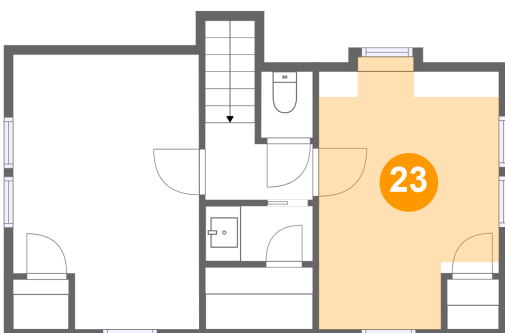

23 Floor 3 - Bedroom

Dimensions: 10'1" x 15'3"
Area: 126 sq. ft
Counted as living area: Yes

Heated: Yes
Finished: Yes
Enclosed: Yes
Contiguous: Yes
Permitted: Yes
Wet space: No
Addition: No
Conversion: No