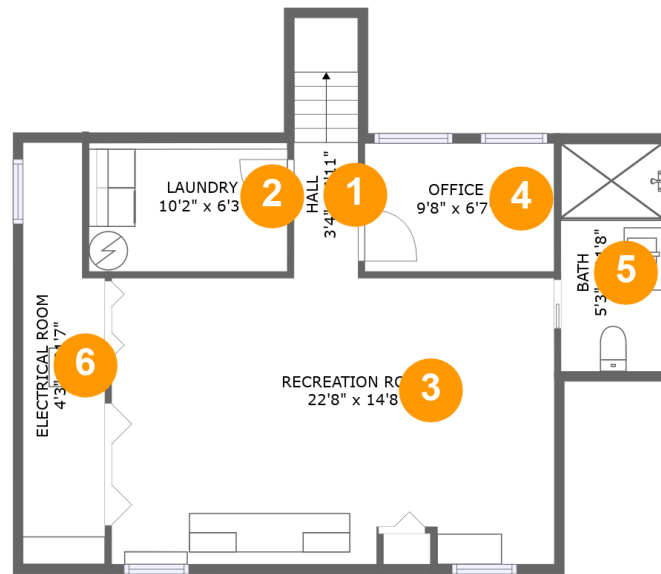

15-04 Elmary Place, Fair Lawn, Bergen County, New Jersey, United States, 07410

Property summary

 **1** Garages

 **3** Bedrooms

 **2** Bathrooms

 **0** Half baths

 **3** Floors

 **1,274** Gross living area sqft

 **2,927** Total sqft

15-04 Elmary Place, Fair Lawn, Bergen County, New Jersey, United States, 07410

Room dimensions

Floor 1

Total sqft: 736

Living area: 64

#		Dimensions	sqft	Counted as living area
1	Hall	3'4" x 6'11"	44 sq. ft	Yes
2	Utility	10'2" x 6'3"	67 sq. ft	No
3	Recreation Room	22'8" x 14'8"	327 sq. ft	No
4	Office	9'8" x 6'7"	64 sq. ft	No
5	Bath	5'3" x 11'8"	61 sq. ft	No
6	Room	4'3" x 21'7"	83 sq. ft	No

15-04 Elmary Place, Fair Lawn, Bergen County, New Jersey, United States, 07410

Room dimensions

Floor 2

Total sqft: 1730 Living area: 841

#		Dimensions	sqft	Counted as living area
7	Dining Room	10'5" x 13'7"	141 sq. ft	Yes
8	Kitchen	10'9" x 14'5"	208 sq. ft	Yes
9	Living Room	16'10" x 13'7"	193 sq. ft	Yes
10	Outdoor	27'5" x 5'2"	145 sq. ft	No
11	Bedroom	11'11" x 10'3"	122 sq. ft	Yes
12	Storage	6'4" x 19'1"	121 sq. ft	No
13	Bath	6'8" x 10'2"	68 sq. ft	Yes
14	Cl	8'4" x 10'1"	84 sq. ft	No
15	Garage	10'5" x 19'1"	200 sq. ft	No
16	Outdoor	18'3" x 11'10"	117 sq. ft	No
17	Outdoor	16'11" x 11'1"	165 sq. ft	No

15-04 Elmary Place, Fair Lawn, Bergen County, New Jersey, United States, 07410

21 Floor 3 - Toilet

Dimensions: 2'11" x 3'9"
Area: 11 sq. ft
Counted as living area: No

Heated: Yes
Finished: Yes
Enclosed: Yes
Contiguous: Yes
Permitted: Yes
Wet space: Yes
Addition: No
Conversion: No