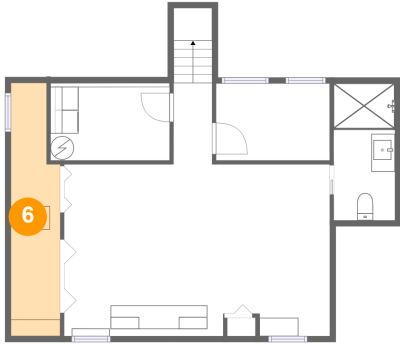

15-04 Elmary Place, Fair Lawn, Bergen County, New Jersey, United States, 07410

6 Floor 1 - Room

Dimensions: 4'3" x 21'7"
Area: 83 sq. ft
Counted as living area: No

Heated: No
Finished: No
Enclosed: Yes
Contiguous: Yes
Permitted: Yes
Wet space: No
Addition: No
Conversion: No

7 Floor 2 - Dining Room

Dimensions: 10'5" x 13'7"
Area: 141 sq. ft
Counted as living area: Yes

Heated: Yes
Finished: Yes
Enclosed: Yes
Contiguous: Yes
Permitted: Yes
Wet space: No
Addition: No
Conversion: No

8 Floor 2 - Kitchen

Dimensions: 10'9" x 14'5"
Area: 208 sq. ft
Counted as living area: Yes

Heated: Yes
Finished: Yes
Enclosed: Yes
Contiguous: Yes
Permitted: Yes
Wet space: No
Addition: No
Conversion: No