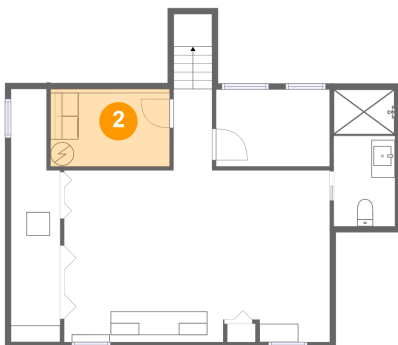

15-04 Elmary Place, Fair Lawn, Bergen County, New Jersey, United States, 07410

1 Floor 1 - Hall

Dimensions: 3'4" x 6'11"
Area: 44 sq. ft
Counted as living area: Yes

Heated: Yes
Finished: Yes
Enclosed: Yes
Contiguous: Yes
Permitted: Yes
Wet space: No
Addition: No
Conversion: No

2 Floor 1 - Utility

Dimensions: 10'2" x 6'3"
Area: 67 sq. ft
Counted as living area: No

Heated: Yes
Finished: Yes
Enclosed: Yes
Contiguous: Yes
Permitted: Yes
Wet space: No
Addition: No
Conversion: No

15-04 Elmary Place, Fair Lawn, Bergen County, New Jersey, United States, 07410