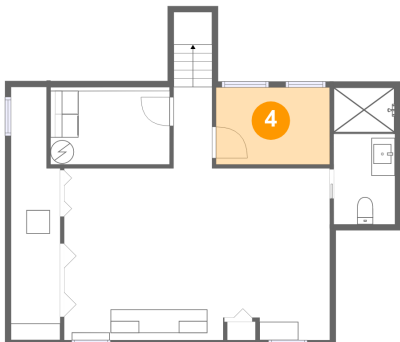

4 Floor 1 - Office

Dimensions: 9'8" x 6'7"
Area: 64 sq. ft
Counted as living area: No

Heated: Yes
Finished: Yes
Enclosed: Yes
Contiguous: Yes
Permitted: Yes
Wet space: No
Addition: No
Conversion: No