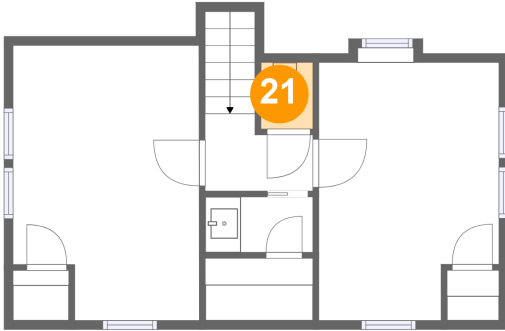

Heated: Yes
Finished: Yes
Enclosed: Yes
Contiguous: Yes
Permitted: Yes
Wet space: No
Addition: No
Conversion: No

20 Floor 3 - Bath

Dimensions: 6'0" x 3'1"
Area: 19 sq. ft
Counted as living area: No

Heated: Yes
Finished: Yes
Enclosed: Yes
Contiguous: Yes
Permitted: Yes
Wet space: Yes
Addition: No
Conversion: No

15-04 Elmary Place, Fair Lawn, Bergen County, New Jersey, United States, 07410

21 Floor 3 - Toilet

Dimensions: 2'11" x 3'9"
Area: 11 sq. ft
Counted as living area: No

Heated: Yes
Finished: Yes
Enclosed: Yes
Contiguous: Yes
Permitted: Yes
Wet space: Yes
Addition: No
Conversion: No