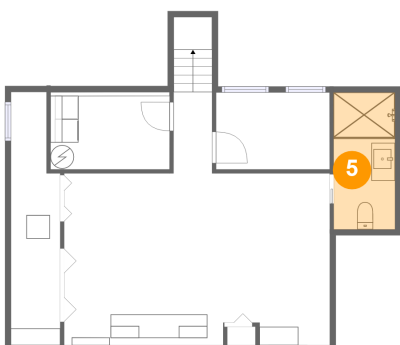

2 Floor 1 - Utility

Dimensions: 10'2" x 6'3"
Area: 67 sq. ft
Counted as living area: No

Heated: Yes
Finished: Yes
Enclosed: Yes
Contiguous: Yes
Permitted: Yes
Wet space: No
Addition: No
Conversion: No

15-04 Elmary Place, Fair Lawn, Bergen County, New Jersey, United States, 07410

3 Floor 1 - Recreation Room

Dimensions: 22'8" x 14'8"
Area: 327 sq. ft
Counted as living area: No

Heated: Yes
Finished: Yes
Enclosed: Yes
Contiguous: Yes
Permitted: Yes
Wet space: No
Addition: No
Conversion: No

Dimensions: 5'3" x 11'8"
Area: 61 sq. ft
Counted as living area: No

Heated: Yes
Finished: Yes
Enclosed: Yes
Contiguous: Yes
Permitted: Yes
Wet space: Yes
Addition: No
Conversion: No

15-04 Elmary Place, Fair Lawn, Bergen County, New Jersey, United States, 07410