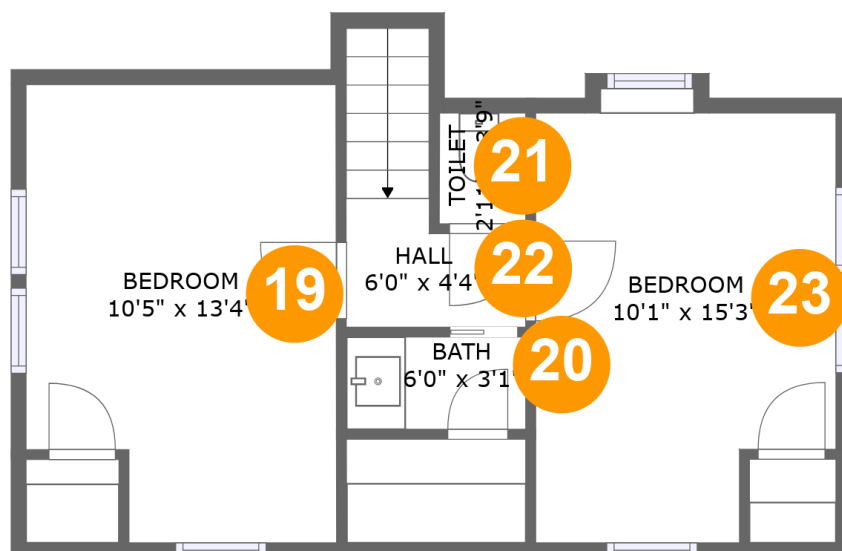

 **2,927** Total sqft

15-04 Elmary Place, Fair Lawn, Bergen County, New Jersey, United States, 07410

Room dimensions

Floor 1

Total sqft: 736

Living area: 64

#		Dimensions	sqft	Counted as living area
1	Hall	3'4" x 6'11"	44 sq. ft	Yes
2	Utility	10'2" x 6'3"	67 sq. ft	No
3	Recreation Room	22'8" x 14'8"	327 sq. ft	No
4	Office	9'8" x 6'7"	64 sq. ft	No
5	Bath	5'3" x 11'8"	61 sq. ft	No
6	Room	4'3" x 21'7"	83 sq. ft	No

15-04 Elmary Place, Fair Lawn, Bergen County, New Jersey, United States, 07410

Room dimensions

Floor 2

Total sqft: 1730 Living area: 841

#		Dimensions	sqft	Counted as living area
7	Dining Room	10'5" x 13'7"	141 sq. ft	Yes
8	Kitchen	10'9" x 14'5"	208 sq. ft	Yes
9	Living Room	16'10" x 13'7"	193 sq. ft	Yes
10	Outdoor	27'5" x 5'2"	145 sq. ft	No
11	Bedroom	11'11" x 10'3"	122 sq. ft	Yes
12	Storage	6'4" x 19'1"	121 sq. ft	No
13	Bath	6'8" x 10'2"	68 sq. ft	Yes
14	Cl	8'4" x 10'1"	84 sq. ft	No
15	Garage	10'5" x 19'1"	200 sq. ft	No
16	Outdoor	18'3" x 11'10"	117 sq. ft	No
17	Outdoor	16'11" x 11'1"	165 sq. ft	No

15-04 Elmary Place, Fair Lawn, Bergen County, New Jersey, United States, 07410

#		Dimensions	sqft	Counted as living area
18	Hall	5'3" x 3'2"	16 sq. ft	Yes

15-04 Elmary Place, Fair Lawn, Bergen County, New Jersey, United States, 07410

15-04 Elmary Place, Fair Lawn, Bergen County, New Jersey, United States, 07410

21 Floor 3 - Toilet

Dimensions: 2'11" x 3'9"
Area: 11 sq. ft
Counted as living area: No

Heated: Yes
Finished: Yes
Enclosed: Yes
Contiguous: Yes
Permitted: Yes
Wet space: Yes
Addition: No
Conversion: No