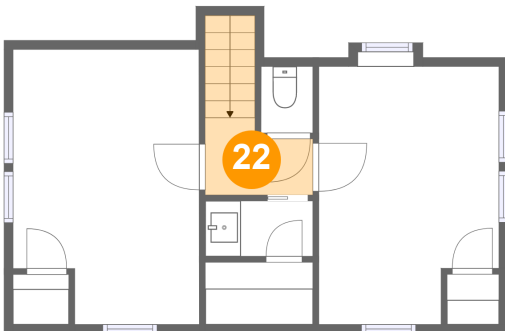

22 Floor 3 - Hall

Dimensions: 6'0" x 4'4"
Area: 38 sq. ft
Counted as living area: Yes

Heated: Yes
Finished: Yes
Enclosed: Yes
Contiguous: Yes
Permitted: Yes
Wet space: No
Addition: No
Conversion: No