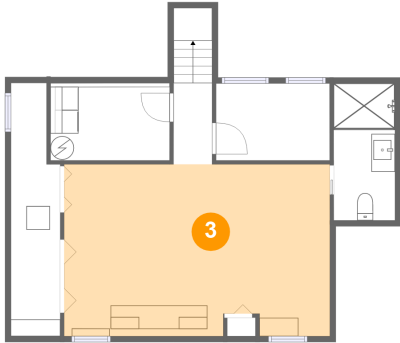

15-04 Elmary Place, Fair Lawn, Bergen County, New Jersey, United States, 07410

1 Floor 1 - Hall

Dimensions: 3'4" x 6'11"
Area: 44 sq. ft
Counted as living area: Yes

Heated: Yes
Finished: Yes
Enclosed: Yes
Contiguous: Yes
Permitted: Yes
Wet space: No
Addition: No
Conversion: No

2 Floor 1 - Utility

Dimensions: 10'2" x 6'3"
Area: 67 sq. ft
Counted as living area: No

Heated: Yes
Finished: Yes
Enclosed: Yes
Contiguous: Yes
Permitted: Yes
Wet space: No
Addition: No
Conversion: No

15-04 Elmary Place, Fair Lawn, Bergen County, New Jersey, United States, 07410

3 Floor 1 - Recreation Room

Dimensions: 22'8" x 14'8"
Area: 327 sq. ft
Counted as living area: No

Heated: Yes
Finished: Yes
Enclosed: Yes
Contiguous: Yes
Permitted: Yes
Wet space: No
Addition: No
Conversion: No