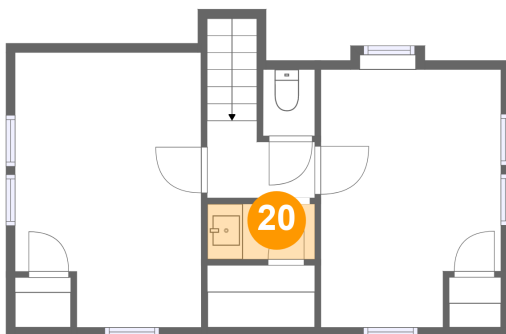

20 Floor 3 - Bath

Dimensions: 6'0" x 3'1"
Area: 19 sq. ft
Counted as living area: No

Heated: Yes
Finished: Yes
Enclosed: Yes
Contiguous: Yes
Permitted: Yes
Wet space: Yes
Addition: No
Conversion: No