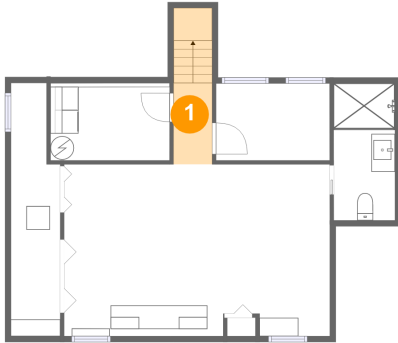

15-04 Elmary Place, Fair Lawn, Bergen County, New Jersey, United States, 07410

1 Floor 1 - Hall

Dimensions: 3'4" x 6'11"
Area: 44 sq. ft
Counted as living area: Yes

Heated: Yes
Finished: Yes
Enclosed: Yes
Contiguous: Yes
Permitted: Yes
Wet space: No
Addition: No
Conversion: No

2 Floor 1 - Utility

Dimensions: 10'2" x 6'3"
Area: 67 sq. ft
Counted as living area: No

Heated: Yes
Finished: Yes
Enclosed: Yes
Contiguous: Yes
Permitted: Yes
Wet space: No
Addition: No
Conversion: No

15-04 Elmary Place, Fair Lawn, Bergen County, New Jersey, United States, 07410