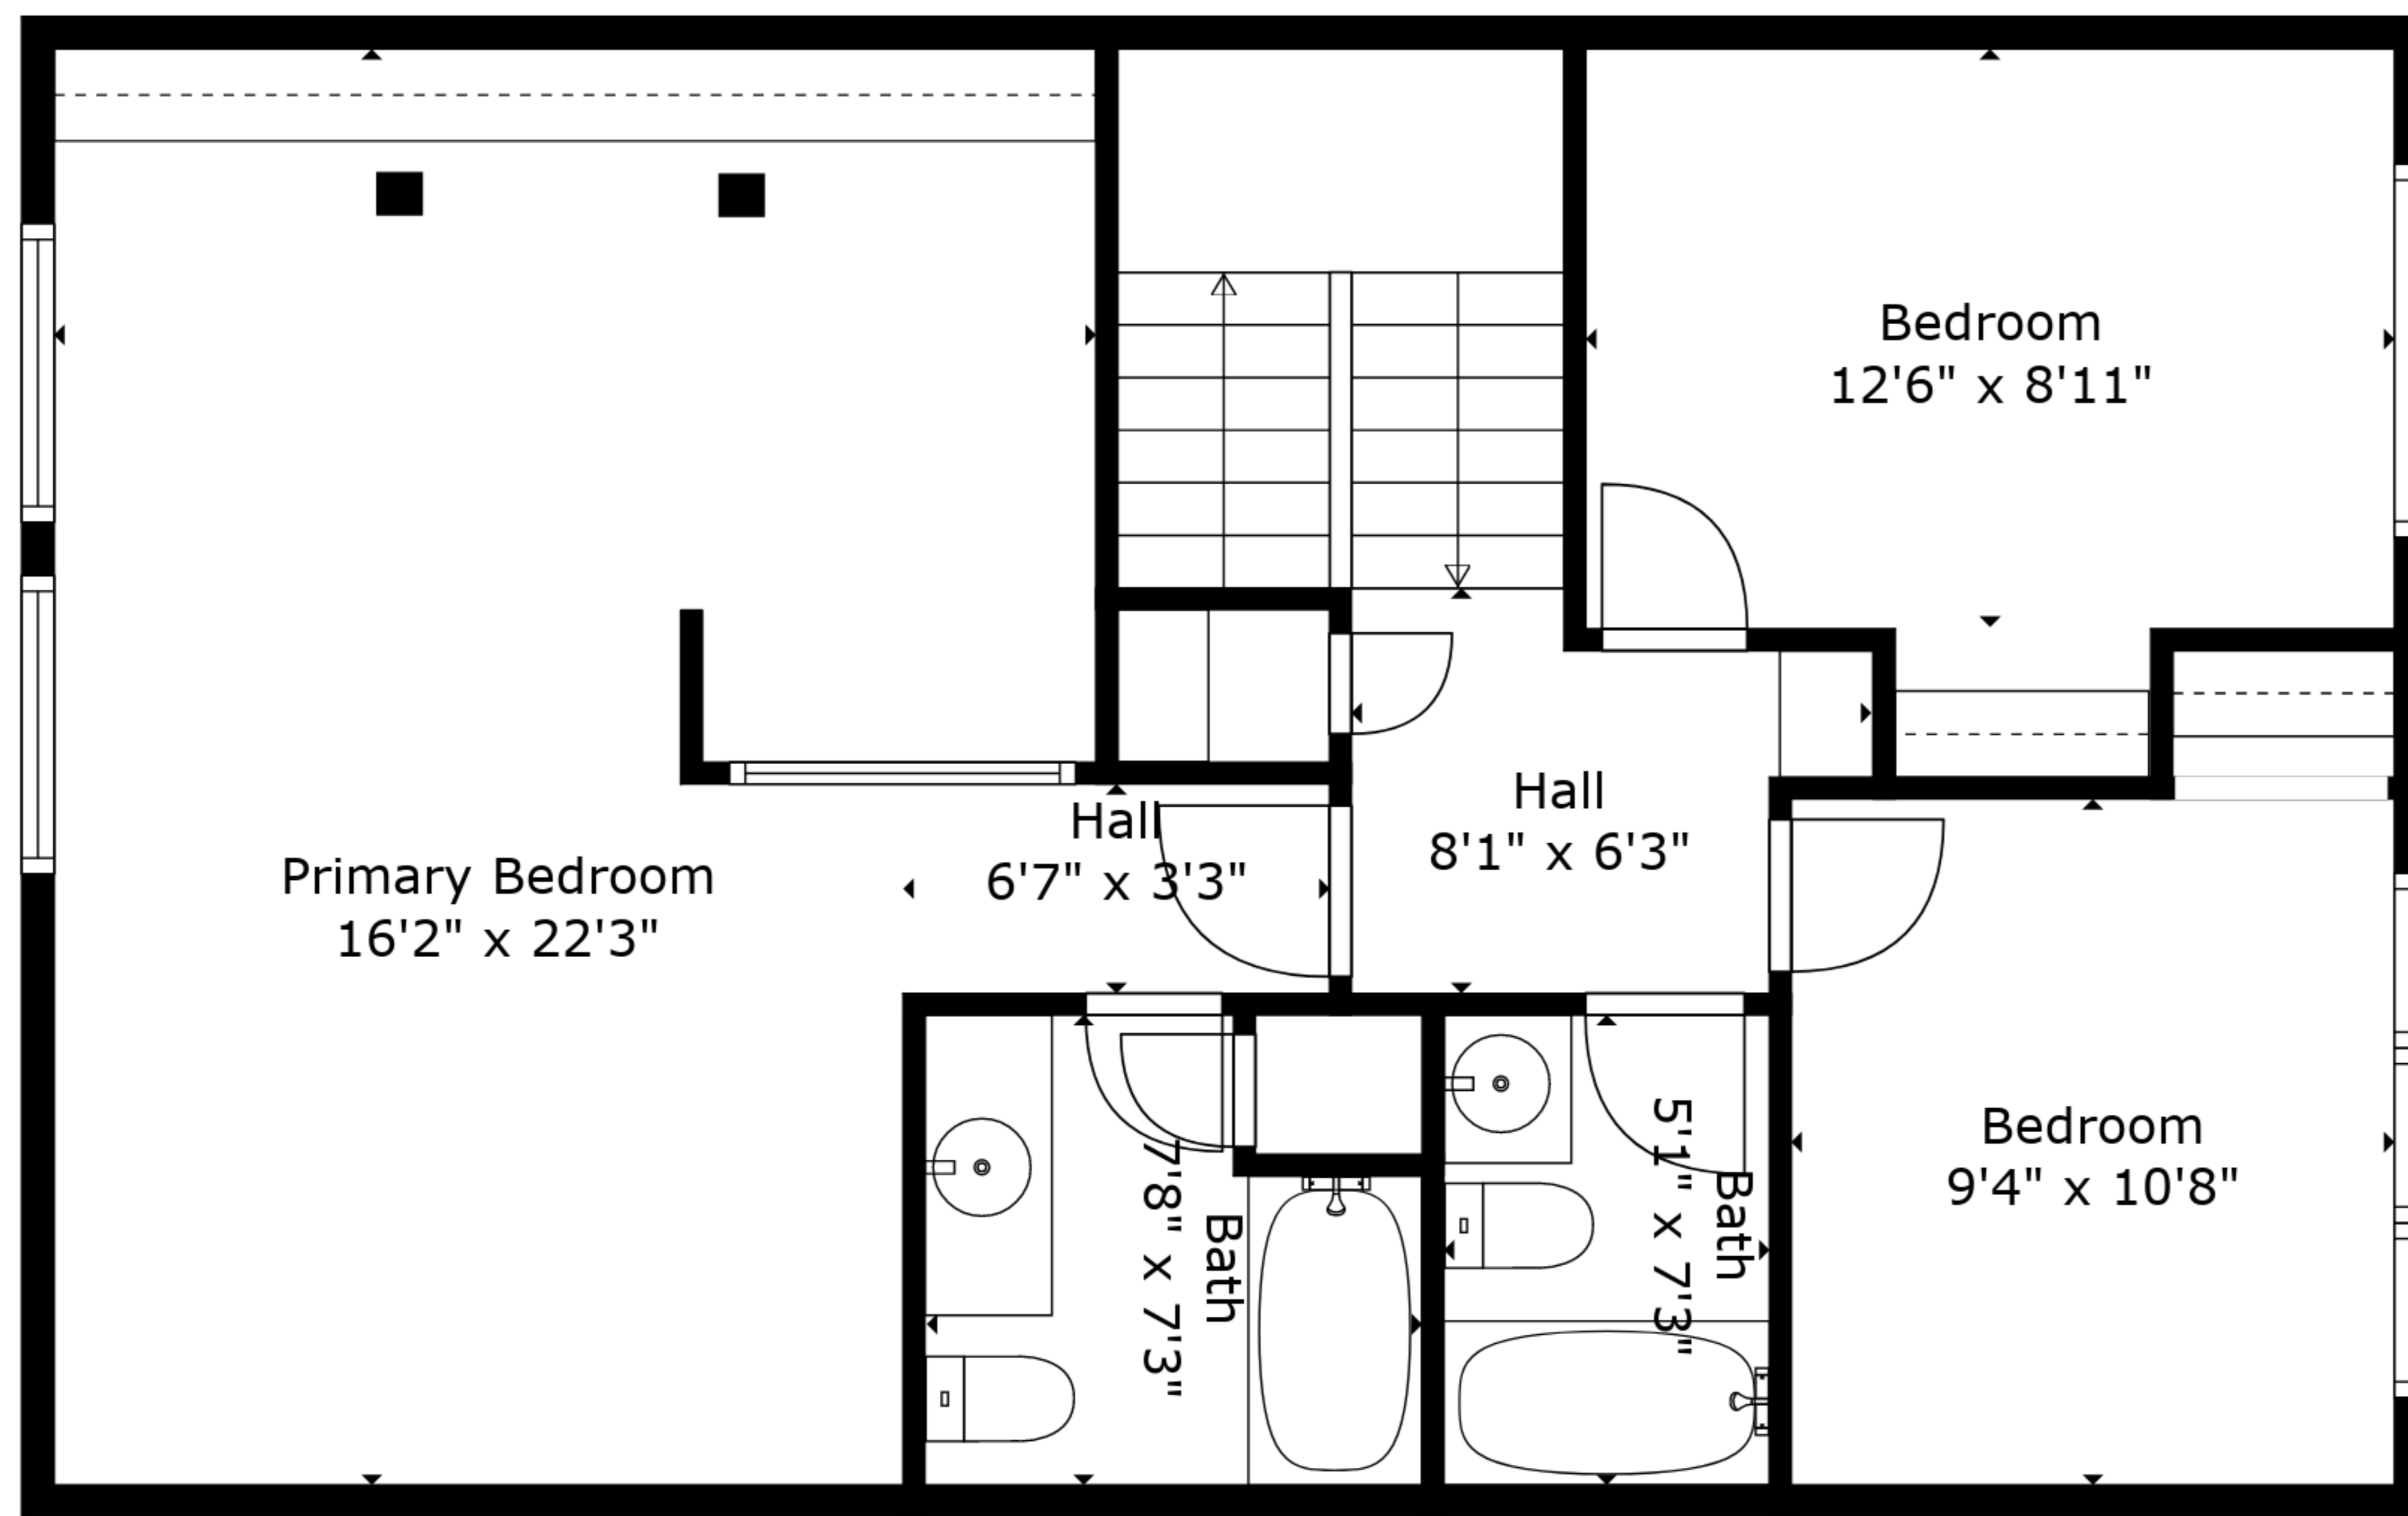

TOTAL: 1582 sq. ft

FLOOR 1: 776 sq. ft, FLOOR 2: 806 sq. ft

EXCLUDED AREAS: GARAGE: 387 sq. ft, PATIO: 421 sq. ft

TOTAL: 1582 sq. ft

FLOOR 1: 776 sq. ft, FLOOR 2: 806 sq. ft

EXCLUDED AREAS: GARAGE: 387 sq. ft, PATIO: 421 sq. ft

Floor 2

Floor 1

TOTAL: 1582 sq. ft
 FLOOR 1: 776 sq. ft, FLOOR 2: 806 sq. ft
 EXCLUDED AREAS: GARAGE: 387 sq. ft, PATIO: 421 sq. ft