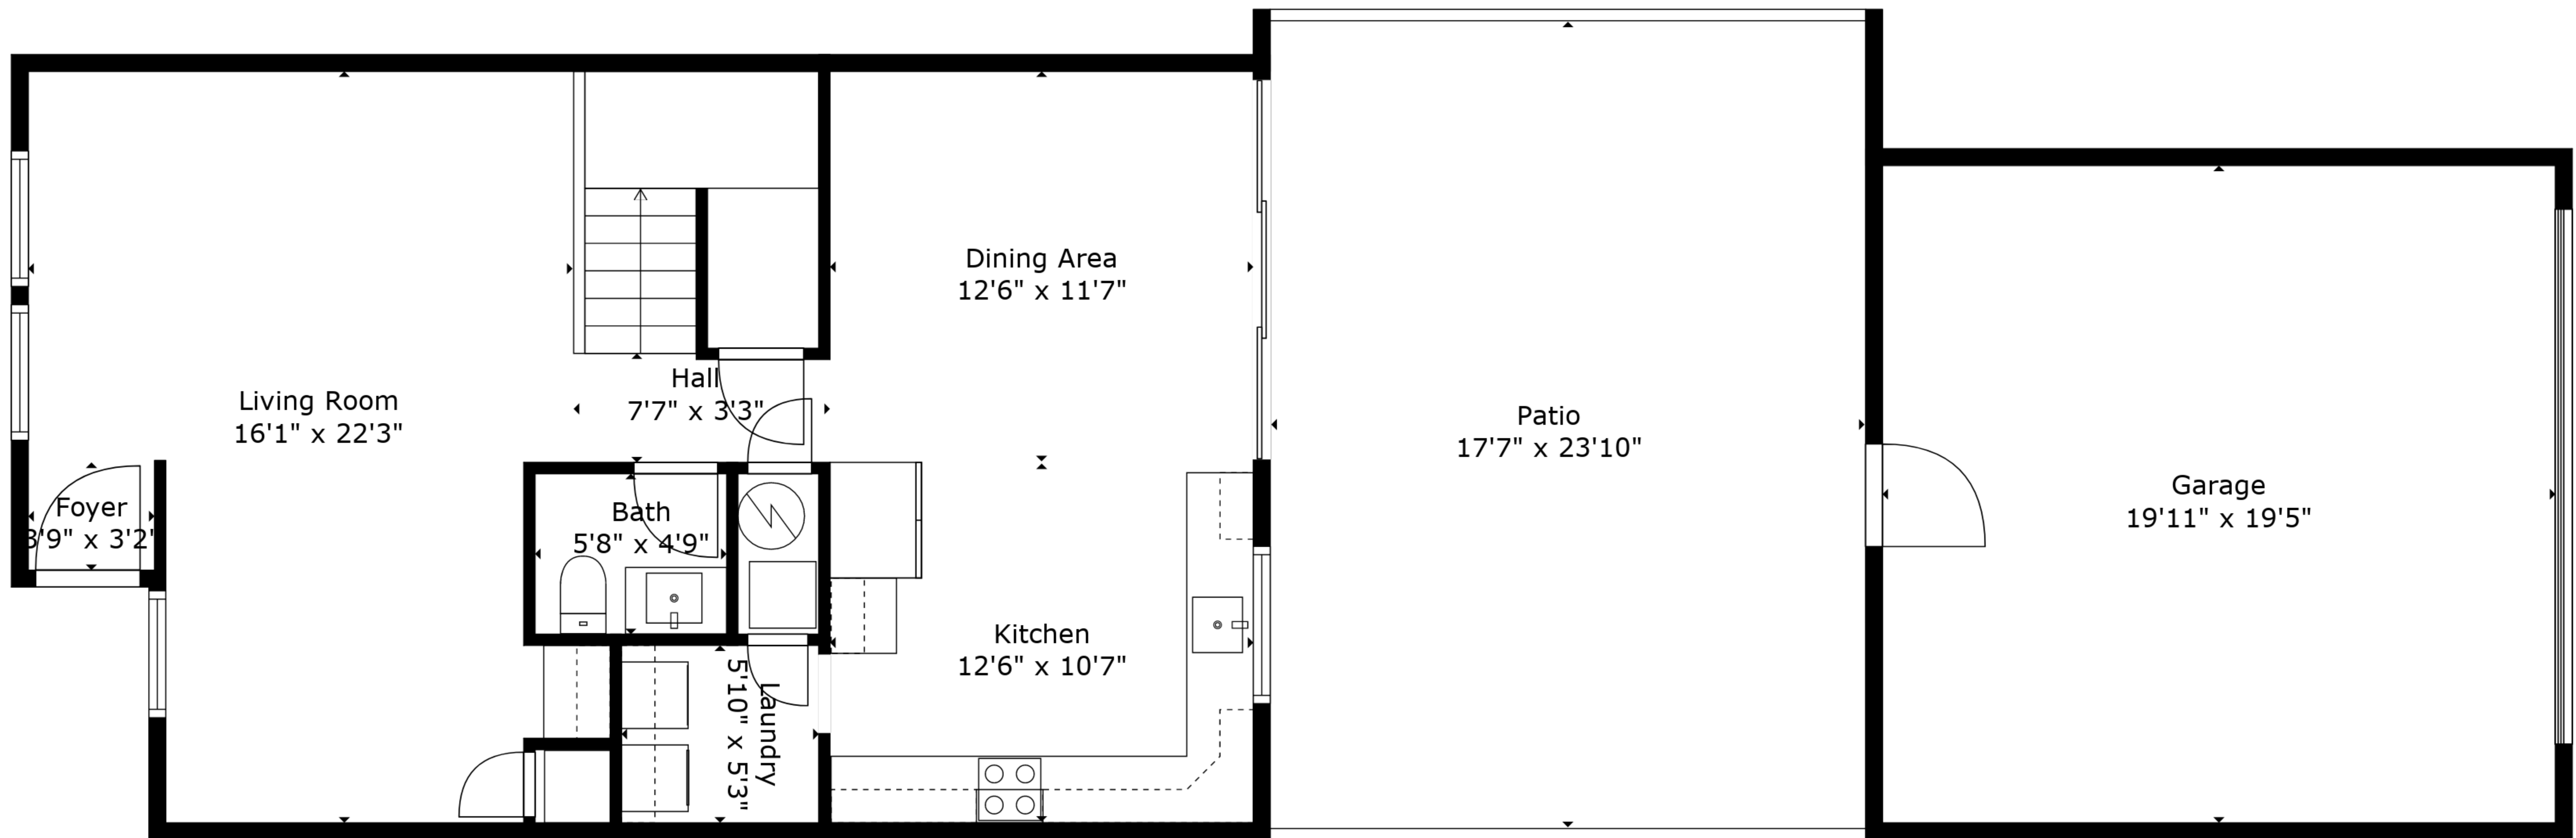

TOTAL: 1582 sq. ft

FLOOR 1: 776 sq. ft, FLOOR 2: 806 sq. ft

EXCLUDED AREAS: GARAGE: 387 sq. ft, PATIO: 421 sq. ft

TOTAL: 1582 sq. ft

FLOOR 1: 776 sq. ft, FLOOR 2: 806 sq. ft

EXCLUDED AREAS: GARAGE: 387 sq. ft, PATIO: 421 sq. ft

Floor 2

Floor 1

TOTAL: 1582 sq. ft
 FLOOR 1: 776 sq. ft, FLOOR 2: 806 sq. ft
 EXCLUDED AREAS: GARAGE: 387 sq. ft, PATIO: 421 sq. ft