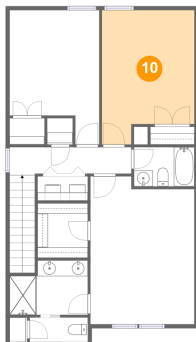

7 Floor 1 - Foyer

Dimensions: 9'10" x 22'4"
Area: 162 sq. ft
Counted as living area: Yes

Heated: Yes
Finished: Yes
Enclosed: Yes
Contiguous: Yes
Permitted: Yes
Wet space: No
Addition: No
Conversion: No

8 Floor 1 - Breakfast Nook

9 Floor 2 - Bath

Dimensions: 7'7" x 4'11"
Area: 38 sq. ft
Counted as living area: Yes

Heated: Yes
Finished: Yes
Enclosed: Yes
Contiguous: Yes
Permitted: Yes
Wet space: Yes
Addition: No
Conversion: No

10 Floor 2 - Bedroom