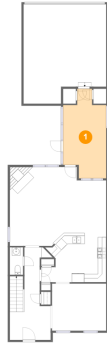

1114 Pegasus Drive Northwest, Huntsville, Madison County, Alabama, United States, 35806

Room dimensions

Floor 2

Total sqft: 1007 Living area: 1007

#		Dimensions	sqft	Counted as living area
9	Bath	7'7" x 4'11"	38 sq. ft	Yes
10	Bedroom	11'8" x 16'11"	176 sq. ft	Yes
11	Primary Bedroom	13'1" x 18'7"	231 sq. ft	Yes
12	Bath	9'10" x 6'10"	61 sq. ft	Yes
13	WC	7'3" x 3'1"	23 sq. ft	Yes
14	Bedroom	11'3" x 16'11"	160 sq. ft	Yes
15	Hall	15'4" x 3'6"	91 sq. ft	Yes
16	W.I.C.	6'4" x 6'10"	43 sq. ft	Yes
17	Laundry	6'4" x 3'1"	19 sq. ft	Yes

1114 Pegasus Drive Northwest, Huntsville, Madison County, Alabama, United States, 35806

1 Floor 1 - Screened Porch

Dimensions: 10'5" x 21'7"
Area: 185 sq. ft
Counted as living area: No

Heated: No
Finished: Yes
Enclosed: No
Contiguous: Yes
Permitted: Yes
Wet space: No
Addition: No
Conversion: No

2 Floor 1 - Kitchen

Dimensions: 15'9" x 11'3"
Area: 152 sq. ft
Counted as living area: Yes

Heated: Yes
Finished: Yes
Enclosed: Yes
Contiguous: Yes
Permitted: Yes
Wet space: No
Addition: No
Conversion: No

7 Floor 1 - Foyer

Dimensions: 9'10" x 22'4"
Area: 162 sq. ft
Counted as living area: Yes

Heated: Yes
Finished: Yes
Enclosed: Yes
Contiguous: Yes
Permitted: Yes
Wet space: No
Addition: No
Conversion: No

8 Floor 1 - Breakfast Nook