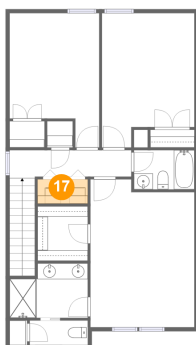

Dimensions: 15'4" x 3'6"
Area: 91 sq. ft
Counted as living area: Yes

Heated: Yes
Finished: Yes
Enclosed: Yes
Contiguous: Yes
Permitted: Yes
Wet space: No
Addition: No
Conversion: No

16 Floor 2 - W.I.C.

Dimensions: 6'4" x 6'10"
Area: 43 sq. ft
Counted as living area: Yes

Heated: Yes
Finished: Yes
Enclosed: Yes
Contiguous: Yes
Permitted: Yes
Wet space: No
Addition: No
Conversion: No

17 Floor 2 - Laundry

Dimensions: 6'4" x 3'1"
Area: 19 sq. ft
Counted as living area: Yes

Heated: Yes
Finished: Yes
Enclosed: Yes
Contiguous: Yes
Permitted: Yes
Wet space: No
Addition: No
Conversion: No