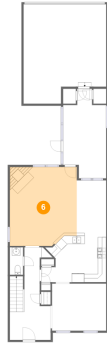

4 Floor 1 - Dining Room

Dimensions: 13'1" x 11'4"
Area: 148 sq. ft
Counted as living area: Yes

Heated: Yes
Finished: Yes
Enclosed: Yes
Contiguous: Yes
Permitted: Yes
Wet space: No
Addition: No
Conversion: No

5 Floor 1 - WC

Dimensions: 3'2" x 6'7"
Area: 21 sq. ft
Counted as living area: Yes

Heated: Yes
Finished: Yes
Enclosed: Yes
Contiguous: Yes
Permitted: Yes
Wet space: Yes
Addition: No
Conversion: No

1114 Pegasus Drive Northwest, Huntsville, Madison County, Alabama, United States, 35806

6 Floor 1 - Living Room

Dimensions: 16'2" x 19'1"
Area: 297 sq. ft
Counted as living area: Yes

Heated: Yes
Finished: Yes
Enclosed: Yes
Contiguous: Yes
Permitted: Yes
Wet space: No
Addition: No
Conversion: No

7 Floor 1 - Foyer

Dimensions: 9'10" x 22'4"
Area: 162 sq. ft
Counted as living area: Yes

Heated: Yes
Finished: Yes
Enclosed: Yes
Contiguous: Yes
Permitted: Yes
Wet space: No
Addition: No
Conversion: No

8 Floor 1 - Breakfast Nook