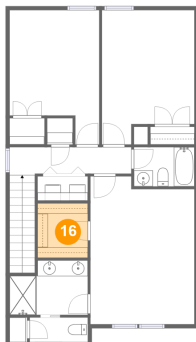

Dimensions: 15'4" x 3'6"
Area: 91 sq. ft
Counted as living area: Yes

Heated: Yes
Finished: Yes
Enclosed: Yes
Contiguous: Yes
Permitted: Yes
Wet space: No
Addition: No
Conversion: No

16 Floor 2 - W.I.C.

Dimensions: 6'4" x 6'10"
Area: 43 sq. ft
Counted as living area: Yes

Heated: Yes
Finished: Yes
Enclosed: Yes
Contiguous: Yes
Permitted: Yes
Wet space: No
Addition: No
Conversion: No

17 Floor 2 - Laundry

Dimensions: 6'4" x 3'1"
Area: 19 sq. ft
Counted as living area: Yes

Heated: Yes
Finished: Yes
Enclosed: Yes
Contiguous: Yes
Permitted: Yes
Wet space: No
Addition: No
Conversion: No