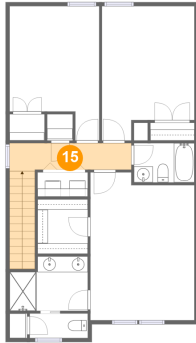

1114 Pegasus Drive Northwest, Huntsville, Madison County, Alabama, United States, 35806

15 Floor 2 - Hall

Dimensions: 15'4" x 3'6"
Area: 91 sq. ft
Counted as living area: Yes

Heated: Yes
Finished: Yes
Enclosed: Yes
Contiguous: Yes
Permitted: Yes
Wet space: No
Addition: No
Conversion: No