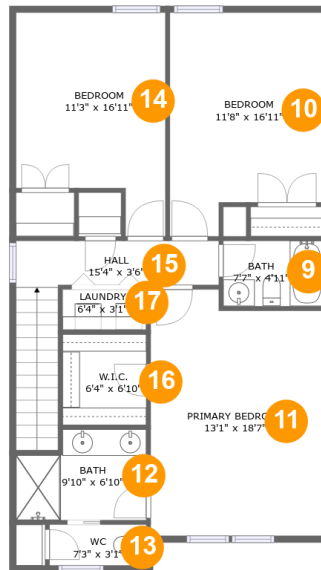

1114 Pegasus Drive Northwest, Huntsville, Madison County, Alabama, United States, 35806

Room dimensions

Floor 2

Total sqft: 1007 Living area: 1007

#		Dimensions	sqft	Counted as living area
9	Bath	7'7" x 4'11"	38 sq. ft	Yes
10	Bedroom	11'8" x 16'11"	176 sq. ft	Yes
11	Primary Bedroom	13'1" x 18'7"	231 sq. ft	Yes
12	Bath	9'10" x 6'10"	61 sq. ft	Yes
13	WC	7'3" x 3'1"	23 sq. ft	Yes
14	Bedroom	11'3" x 16'11"	160 sq. ft	Yes
15	Hall	15'4" x 3'6"	91 sq. ft	Yes
16	W.I.C.	6'4" x 6'10"	43 sq. ft	Yes
17	Laundry	6'4" x 3'1"	19 sq. ft	Yes