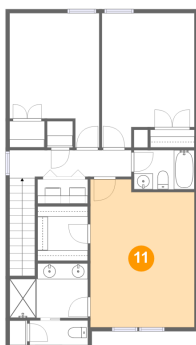

9 Floor 2 - Bath

Dimensions: 7'7" x 4'11"
Area: 38 sq. ft
Counted as living area: Yes

Heated: Yes
Finished: Yes
Enclosed: Yes
Contiguous: Yes
Permitted: Yes
Wet space: Yes
Addition: No
Conversion: No

10 Floor 2 - Bedroom

Dimensions: 11'8" x 16'11"
Area: 176 sq. ft
Counted as living area: Yes

Heated: Yes
Finished: Yes
Enclosed: Yes
Contiguous: Yes
Permitted: Yes
Wet space: No
Addition: No
Conversion: No

11 Floor 2 - Primary Bedroom