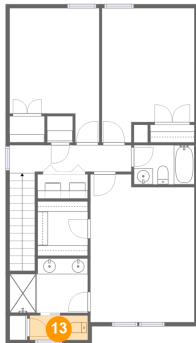

Dimensions: 13'1" x 18'7"
Area: 231 sq. ft
Counted as living area: Yes

Heated: Yes
Finished: Yes
Enclosed: Yes
Contiguous: Yes
Permitted: Yes
Wet space: No
Addition: No
Conversion: No

1114 Pegasus Drive Northwest, Huntsville, Madison County, Alabama, United States, 35806

12 Floor 2 - Bath

Dimensions: 9'10" x 6'10"
Area: 61 sq. ft
Counted as living area: Yes

Heated: Yes
Finished: Yes
Enclosed: Yes
Contiguous: Yes
Permitted: Yes
Wet space: Yes
Addition: No
Conversion: No

13 Floor 2 - WC