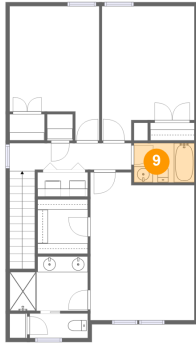

1114 Pegasus Drive Northwest, Huntsville, Madison County, Alabama, United States, 35806

9 Floor 2 - Bath

Dimensions: 7'7" x 4'11"
Area: 38 sq. ft
Counted as living area: Yes

Heated: Yes
Finished: Yes
Enclosed: Yes
Contiguous: Yes
Permitted: Yes
Wet space: Yes
Addition: No
Conversion: No