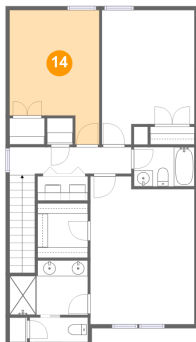

12 Floor 2 - Bath

Dimensions: 9'10" x 6'10"
Area: 61 sq. ft
Counted as living area: Yes

Heated: Yes
Finished: Yes
Enclosed: Yes
Contiguous: Yes
Permitted: Yes
Wet space: Yes
Addition: No
Conversion: No

13 Floor 2 - WC

Dimensions: 7'3" x 3'1"
Area: 23 sq. ft
Counted as living area: Yes

Heated: Yes
Finished: Yes
Enclosed: Yes
Contiguous: Yes
Permitted: Yes
Wet space: No
Addition: No
Conversion: No

14 Floor 2 - Bedroom

Dimensions: 11'3" x 16'11"
Area: 160 sq. ft
Counted as living area: Yes