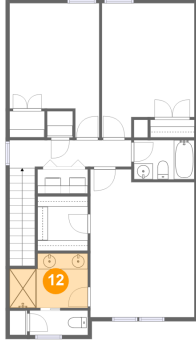

1114 Pegasus Drive Northwest, Huntsville, Madison County, Alabama, United States, 35806

12 Floor 2 - Bath

Dimensions: 9'10" x 6'10"
Area: 61 sq. ft
Counted as living area: Yes

Heated: Yes
Finished: Yes
Enclosed: Yes
Contiguous: Yes
Permitted: Yes
Wet space: Yes
Addition: No
Conversion: No