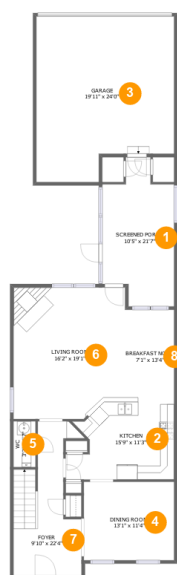

1114 Pegasus Drive Northwest, Huntsville, Madison County, Alabama, United States, 35806

Room dimensions

Floor 1

Total sqft: 1694 Living area: 984

#		Dimensions	sqft	Counted as living area
1	Screened Porch	10'5" x 21'7"	185 sq. ft	No
2	Kitchen	15'9" x 11'3"	152 sq. ft	Yes
3	Garage	19'11" x 24'0"	434 sq. ft	No
4	Dining Room	13'1" x 11'4"	148 sq. ft	Yes
5	WC	3'2" x 6'7"	21 sq. ft	Yes
6	Living Room	16'2" x 19'1"	297 sq. ft	Yes
7	Foyer	9'10" x 22'4"	162 sq. ft	Yes
8	Breakfast Nook	7'1" x 13'4"	95 sq. ft	Yes