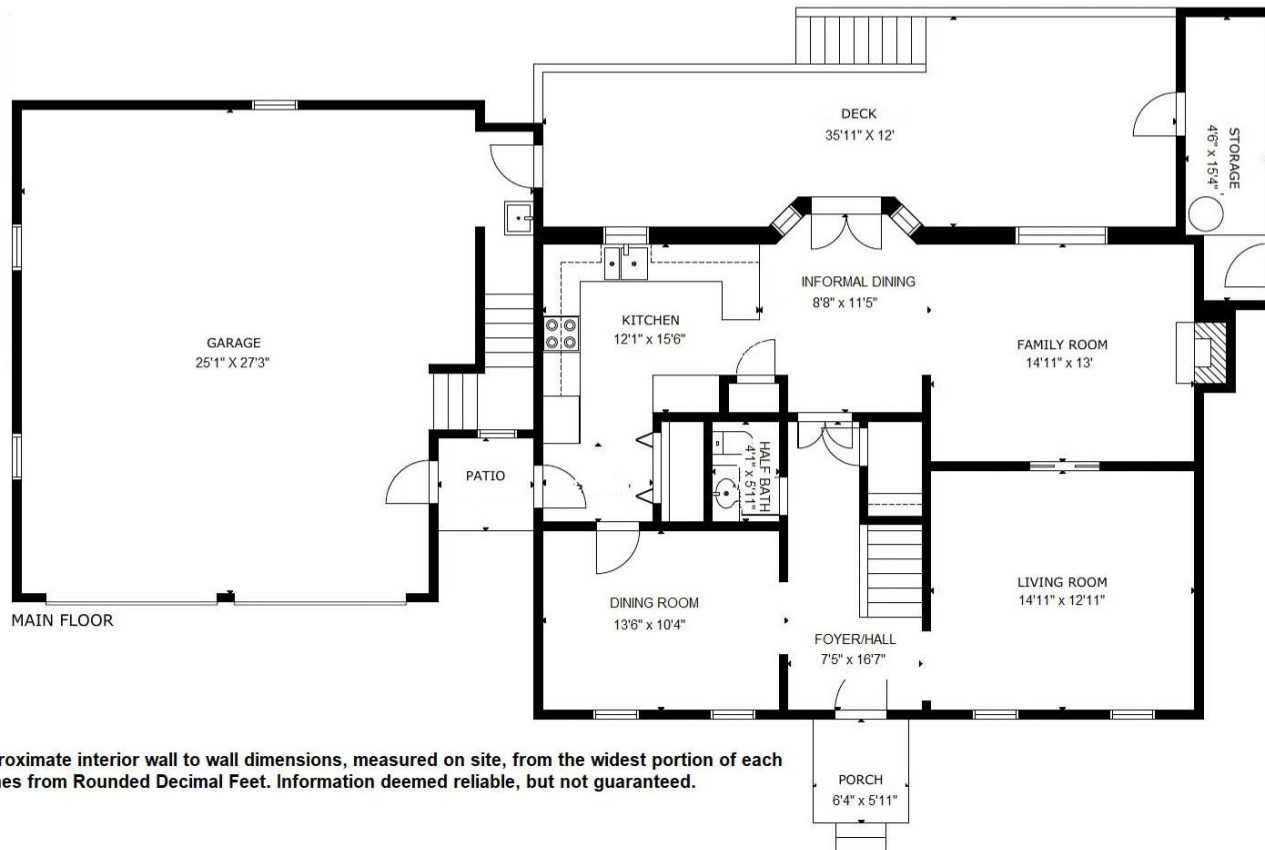

# 6601 Graymont Place Raleigh, NC 27615

The following dimensions are approximate interior wall to wall dimensions, measured on site, from the widest portion of each room, then calculated to Feet/Inches from Rounded Decimal Feet. Information deemed reliable, but not guaranteed.