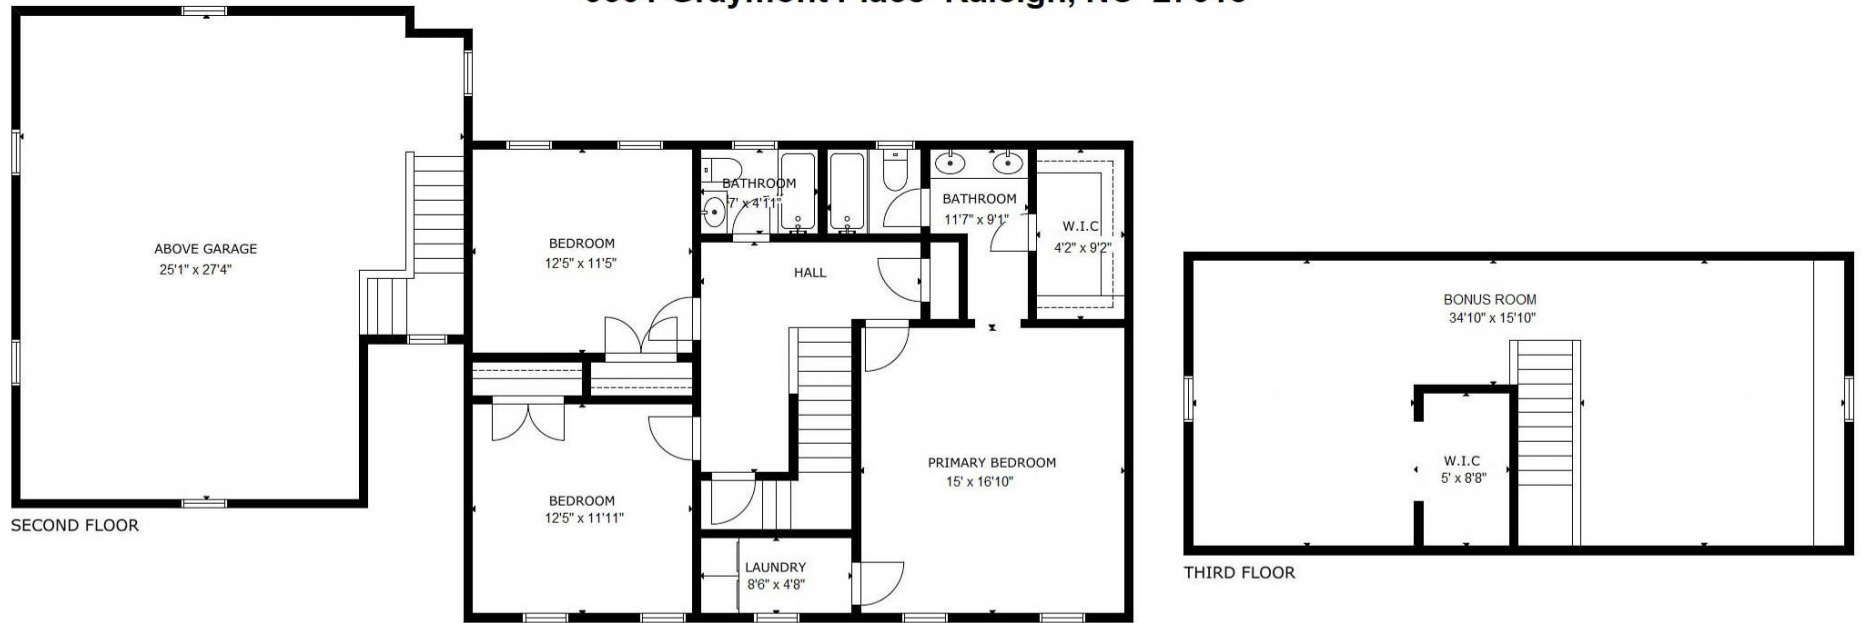

# 6601 Graymont Place Raleigh, NC 27615

The following dimensions are approximate interior wall to wall dimensions, measured on site, from the widest portion of each room, then calculated to Feet/Inches from Rounded Decimal Feet. Information deemed reliable, but not guaranteed.