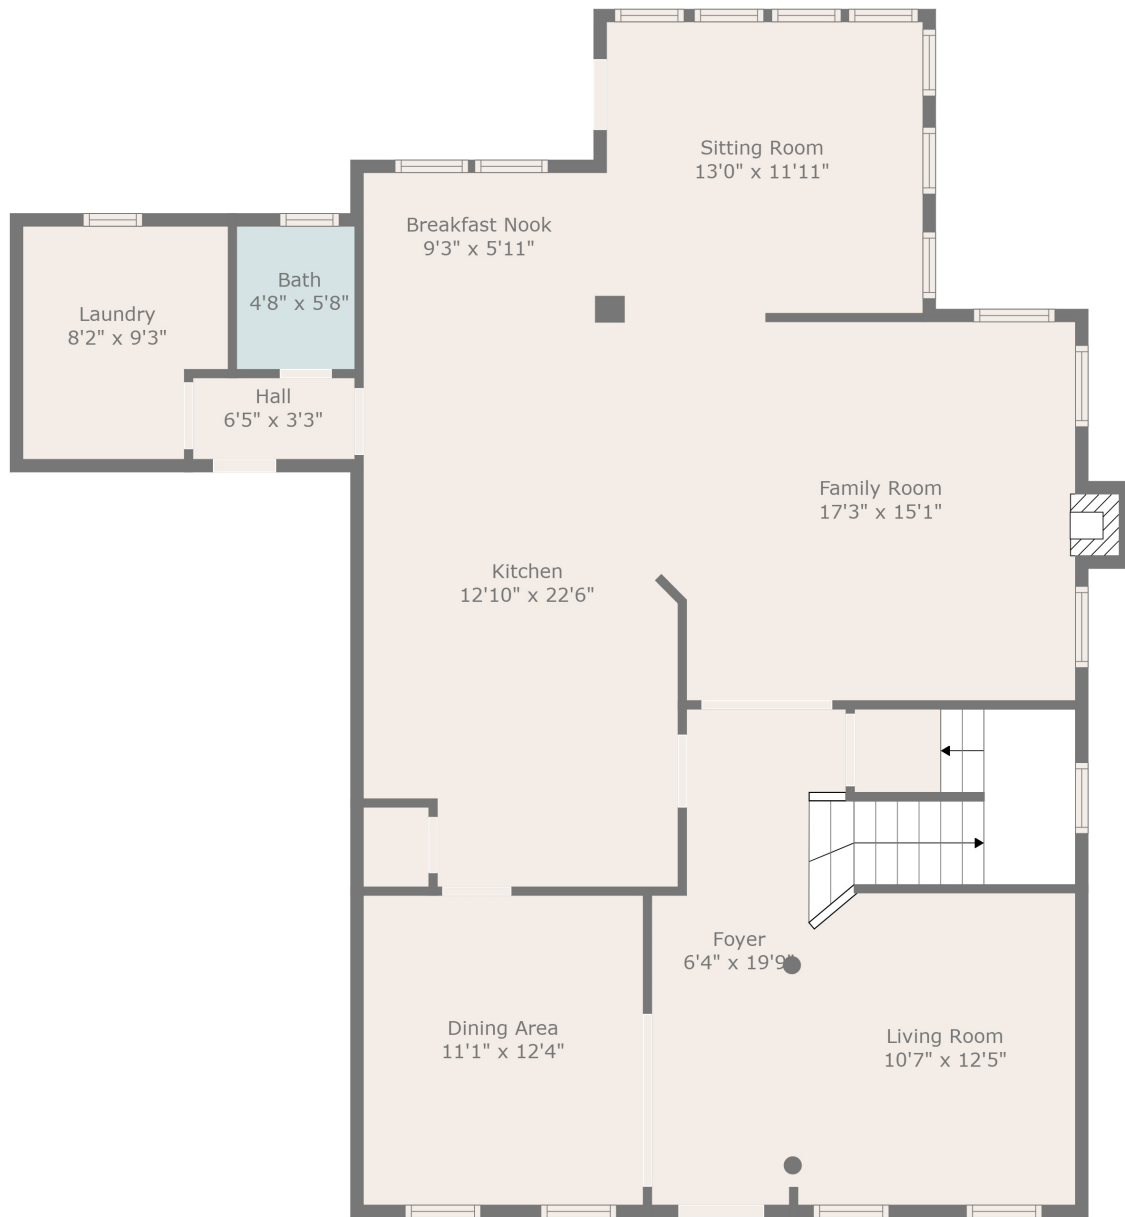

Room Dimensions Should Not Be Used For Total Sqft And Should Be Verified For Accuracy

Sitting Room  
27'11" x 18'5"

Room Dimensions Should Not Be Used For Total Sqft And Should Be Verified For Accuracy

Room Dimensions Should Not Be Used For Total Sqft And Should Be Verified For Accuracy