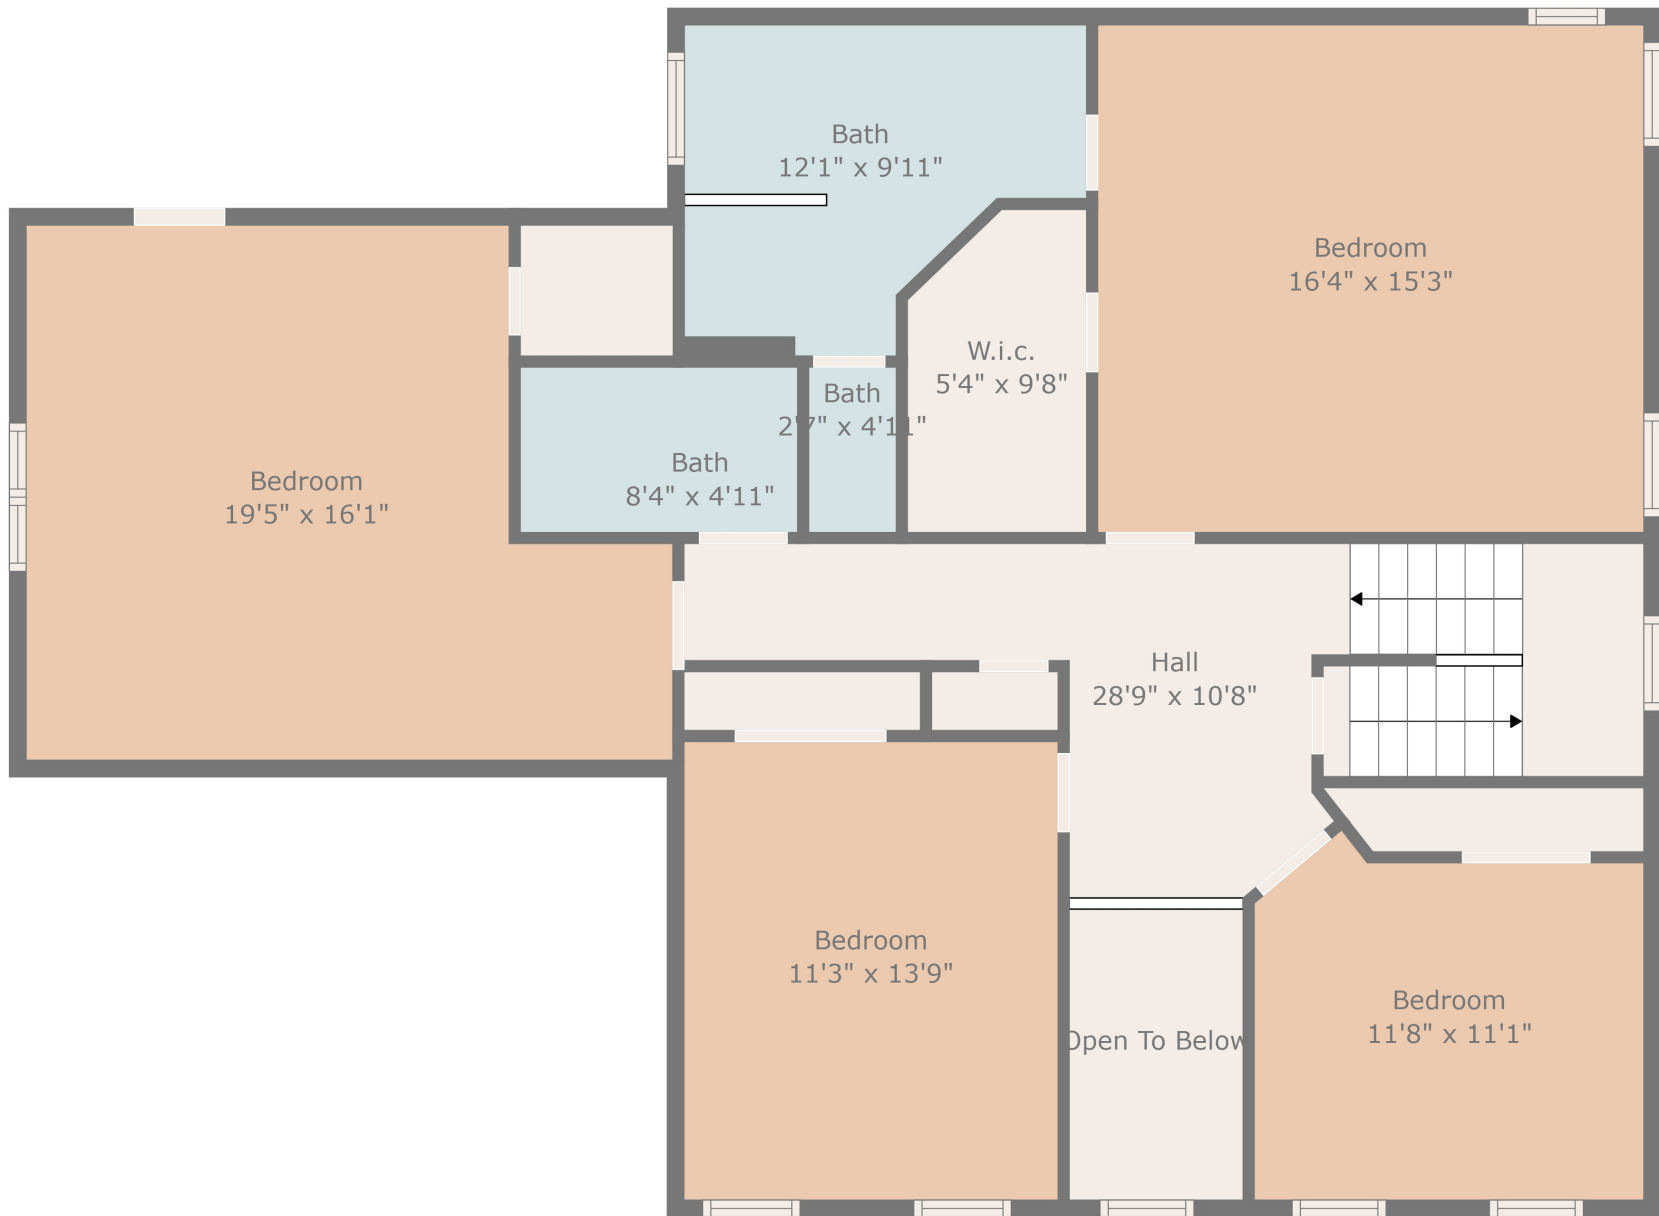

Room Dimensions Should Not Be Used For Total Sqft And Should Be Verified For Accuracy

Sitting Room  
27'11" x 18'5"

Room Dimensions Should Not Be Used For Total Sqft And Should Be Verified For Accuracy

Room Dimensions Should Not Be Used For Total Sqft And Should Be Verified For Accuracy