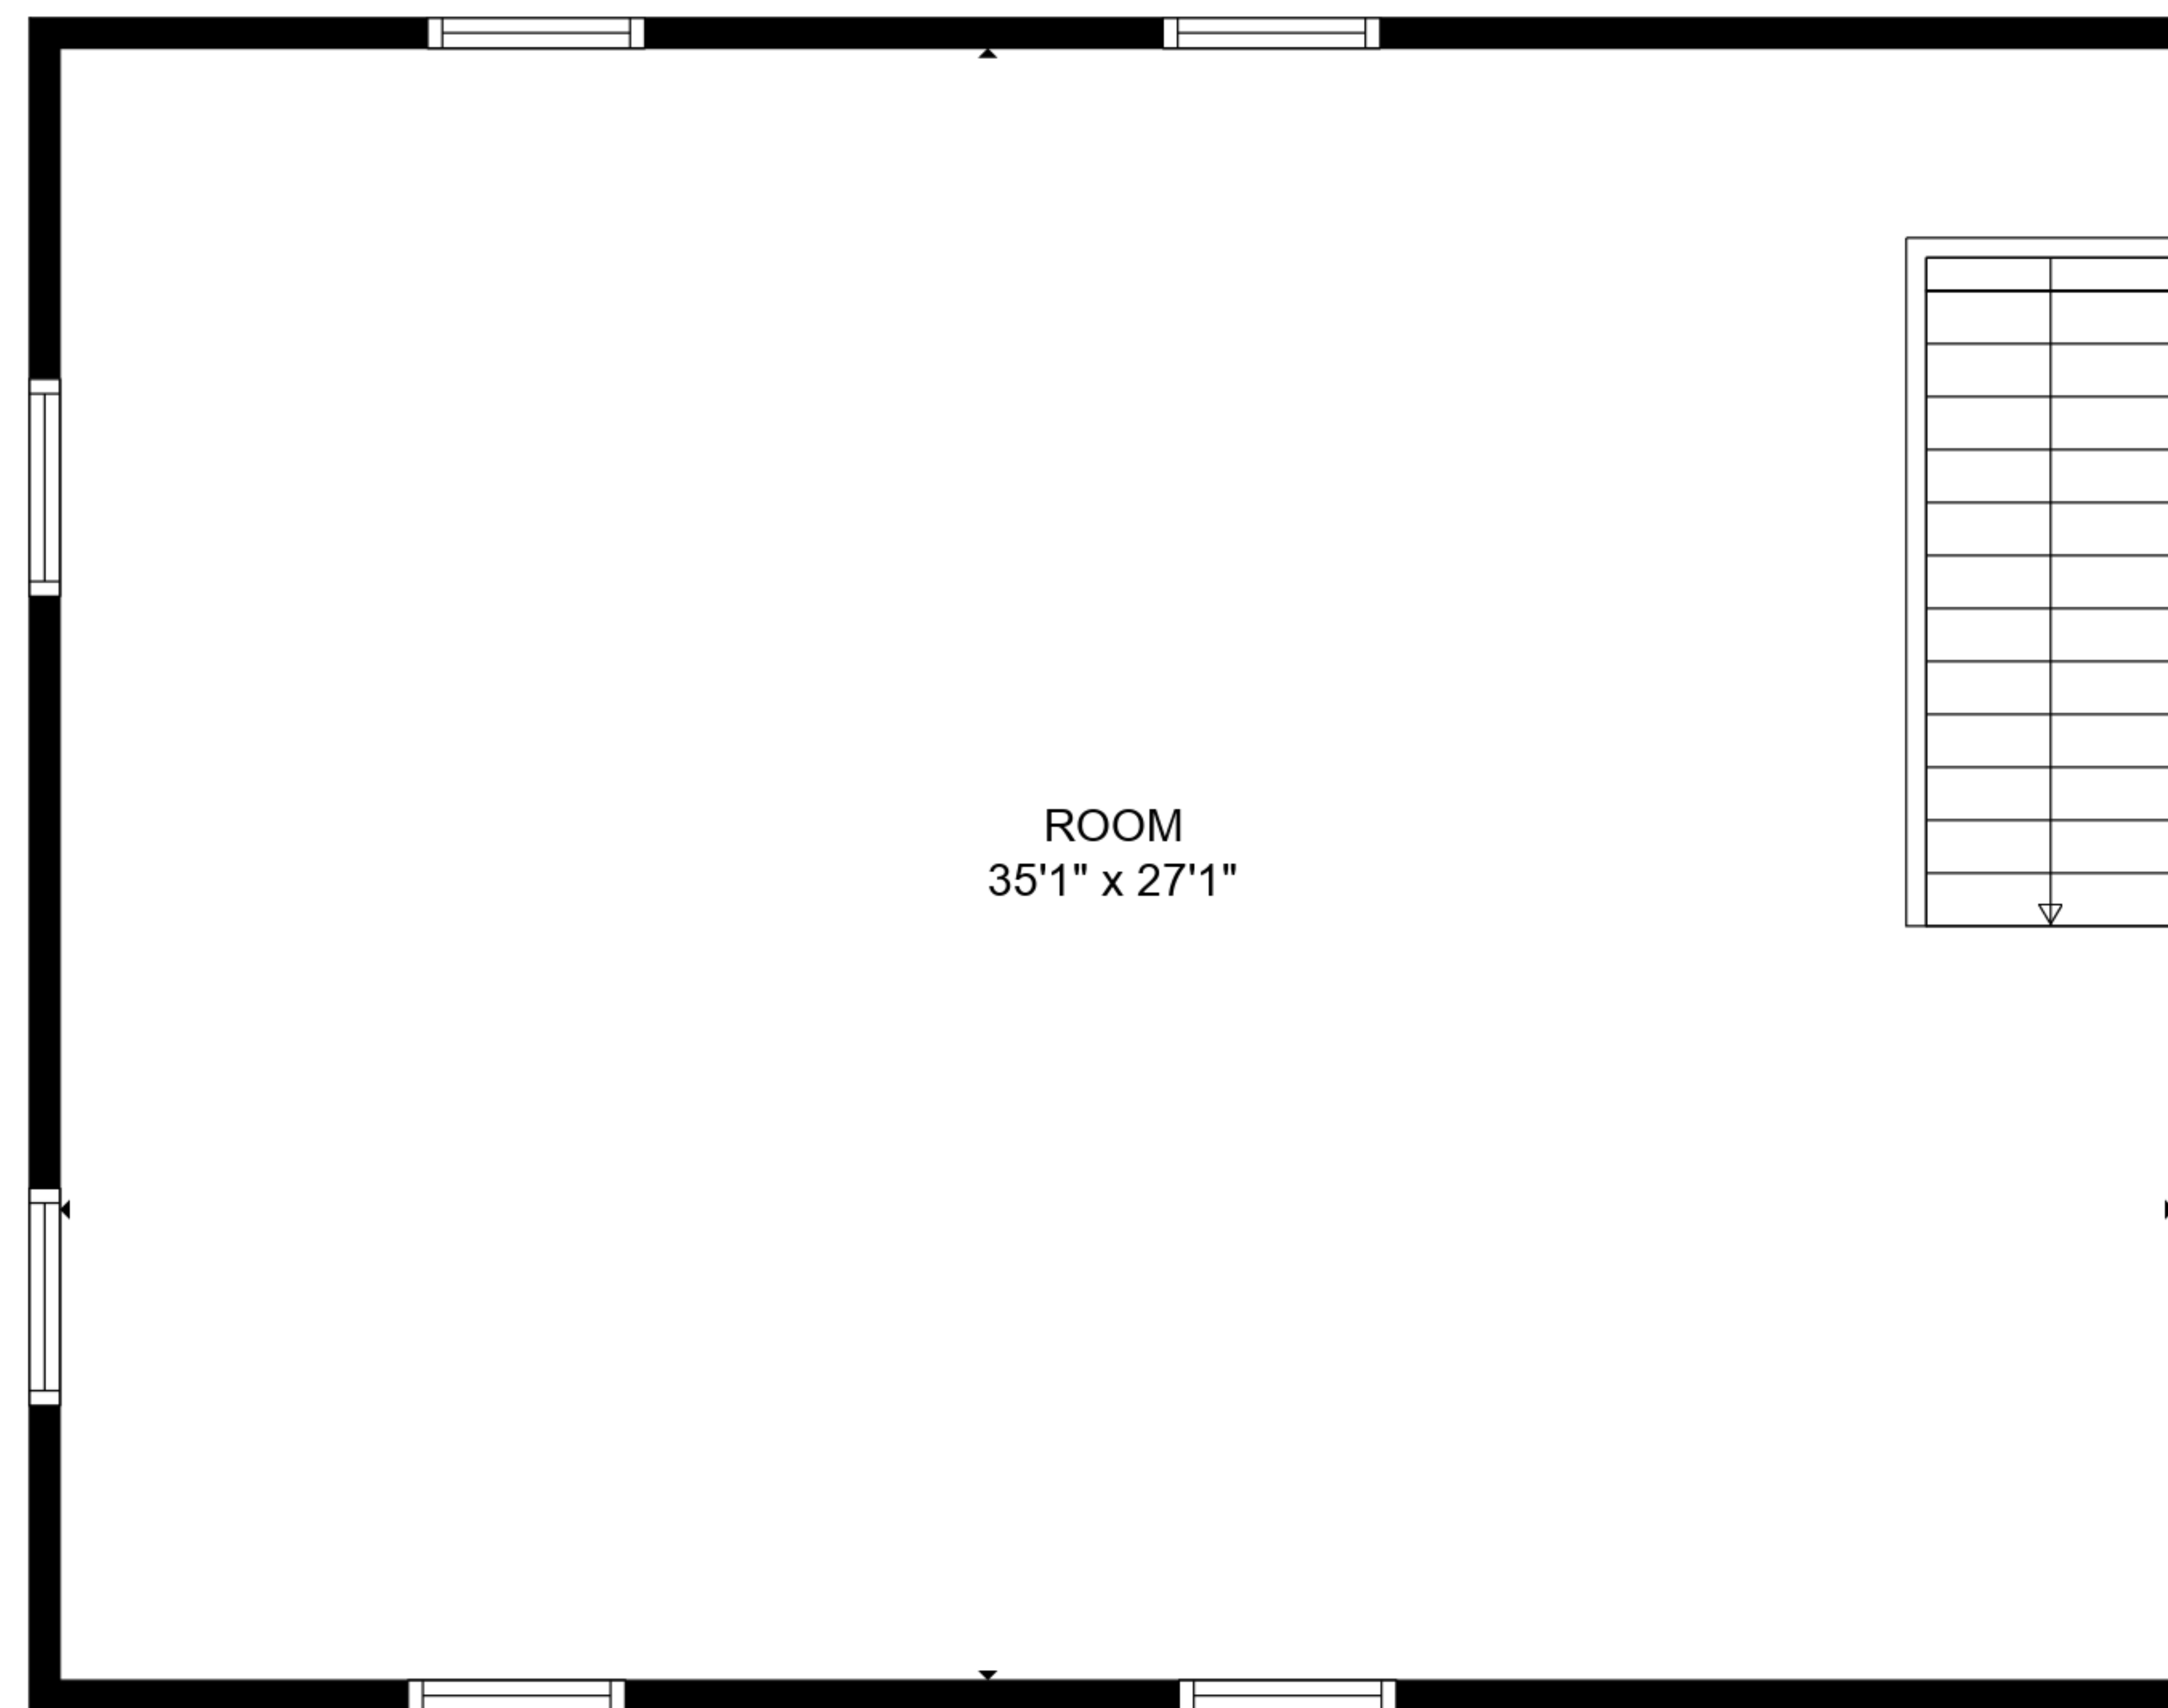

ROOM  
35'1" x 27'1"

**TOTAL: 0 sq. ft**  
BELOW GROUND: 0 sq. ft, FLOOR 2: 0 sq. ft  
EXCLUDED AREAS: GARAGE: 949 sq. ft, ROOM: 949 sq. ft

**GARAGE**  
35'1" x 27'1"

**TOTAL: 0 sq. ft**  
BELOW GROUND: 0 sq. ft, FLOOR 2: 0 sq. ft  
EXCLUDED AREAS: GARAGE: 949 sq. ft, ROOM: 949 sq. ft

FLOOR 2

FLOOR 1

**TOTAL: 0 sq. ft**  
BELOW GROUND: 0 sq. ft, FLOOR 2: 0 sq. ft  
EXCLUDED AREAS: GARAGE: 949 sq. ft, ROOM: 949 sq. ft