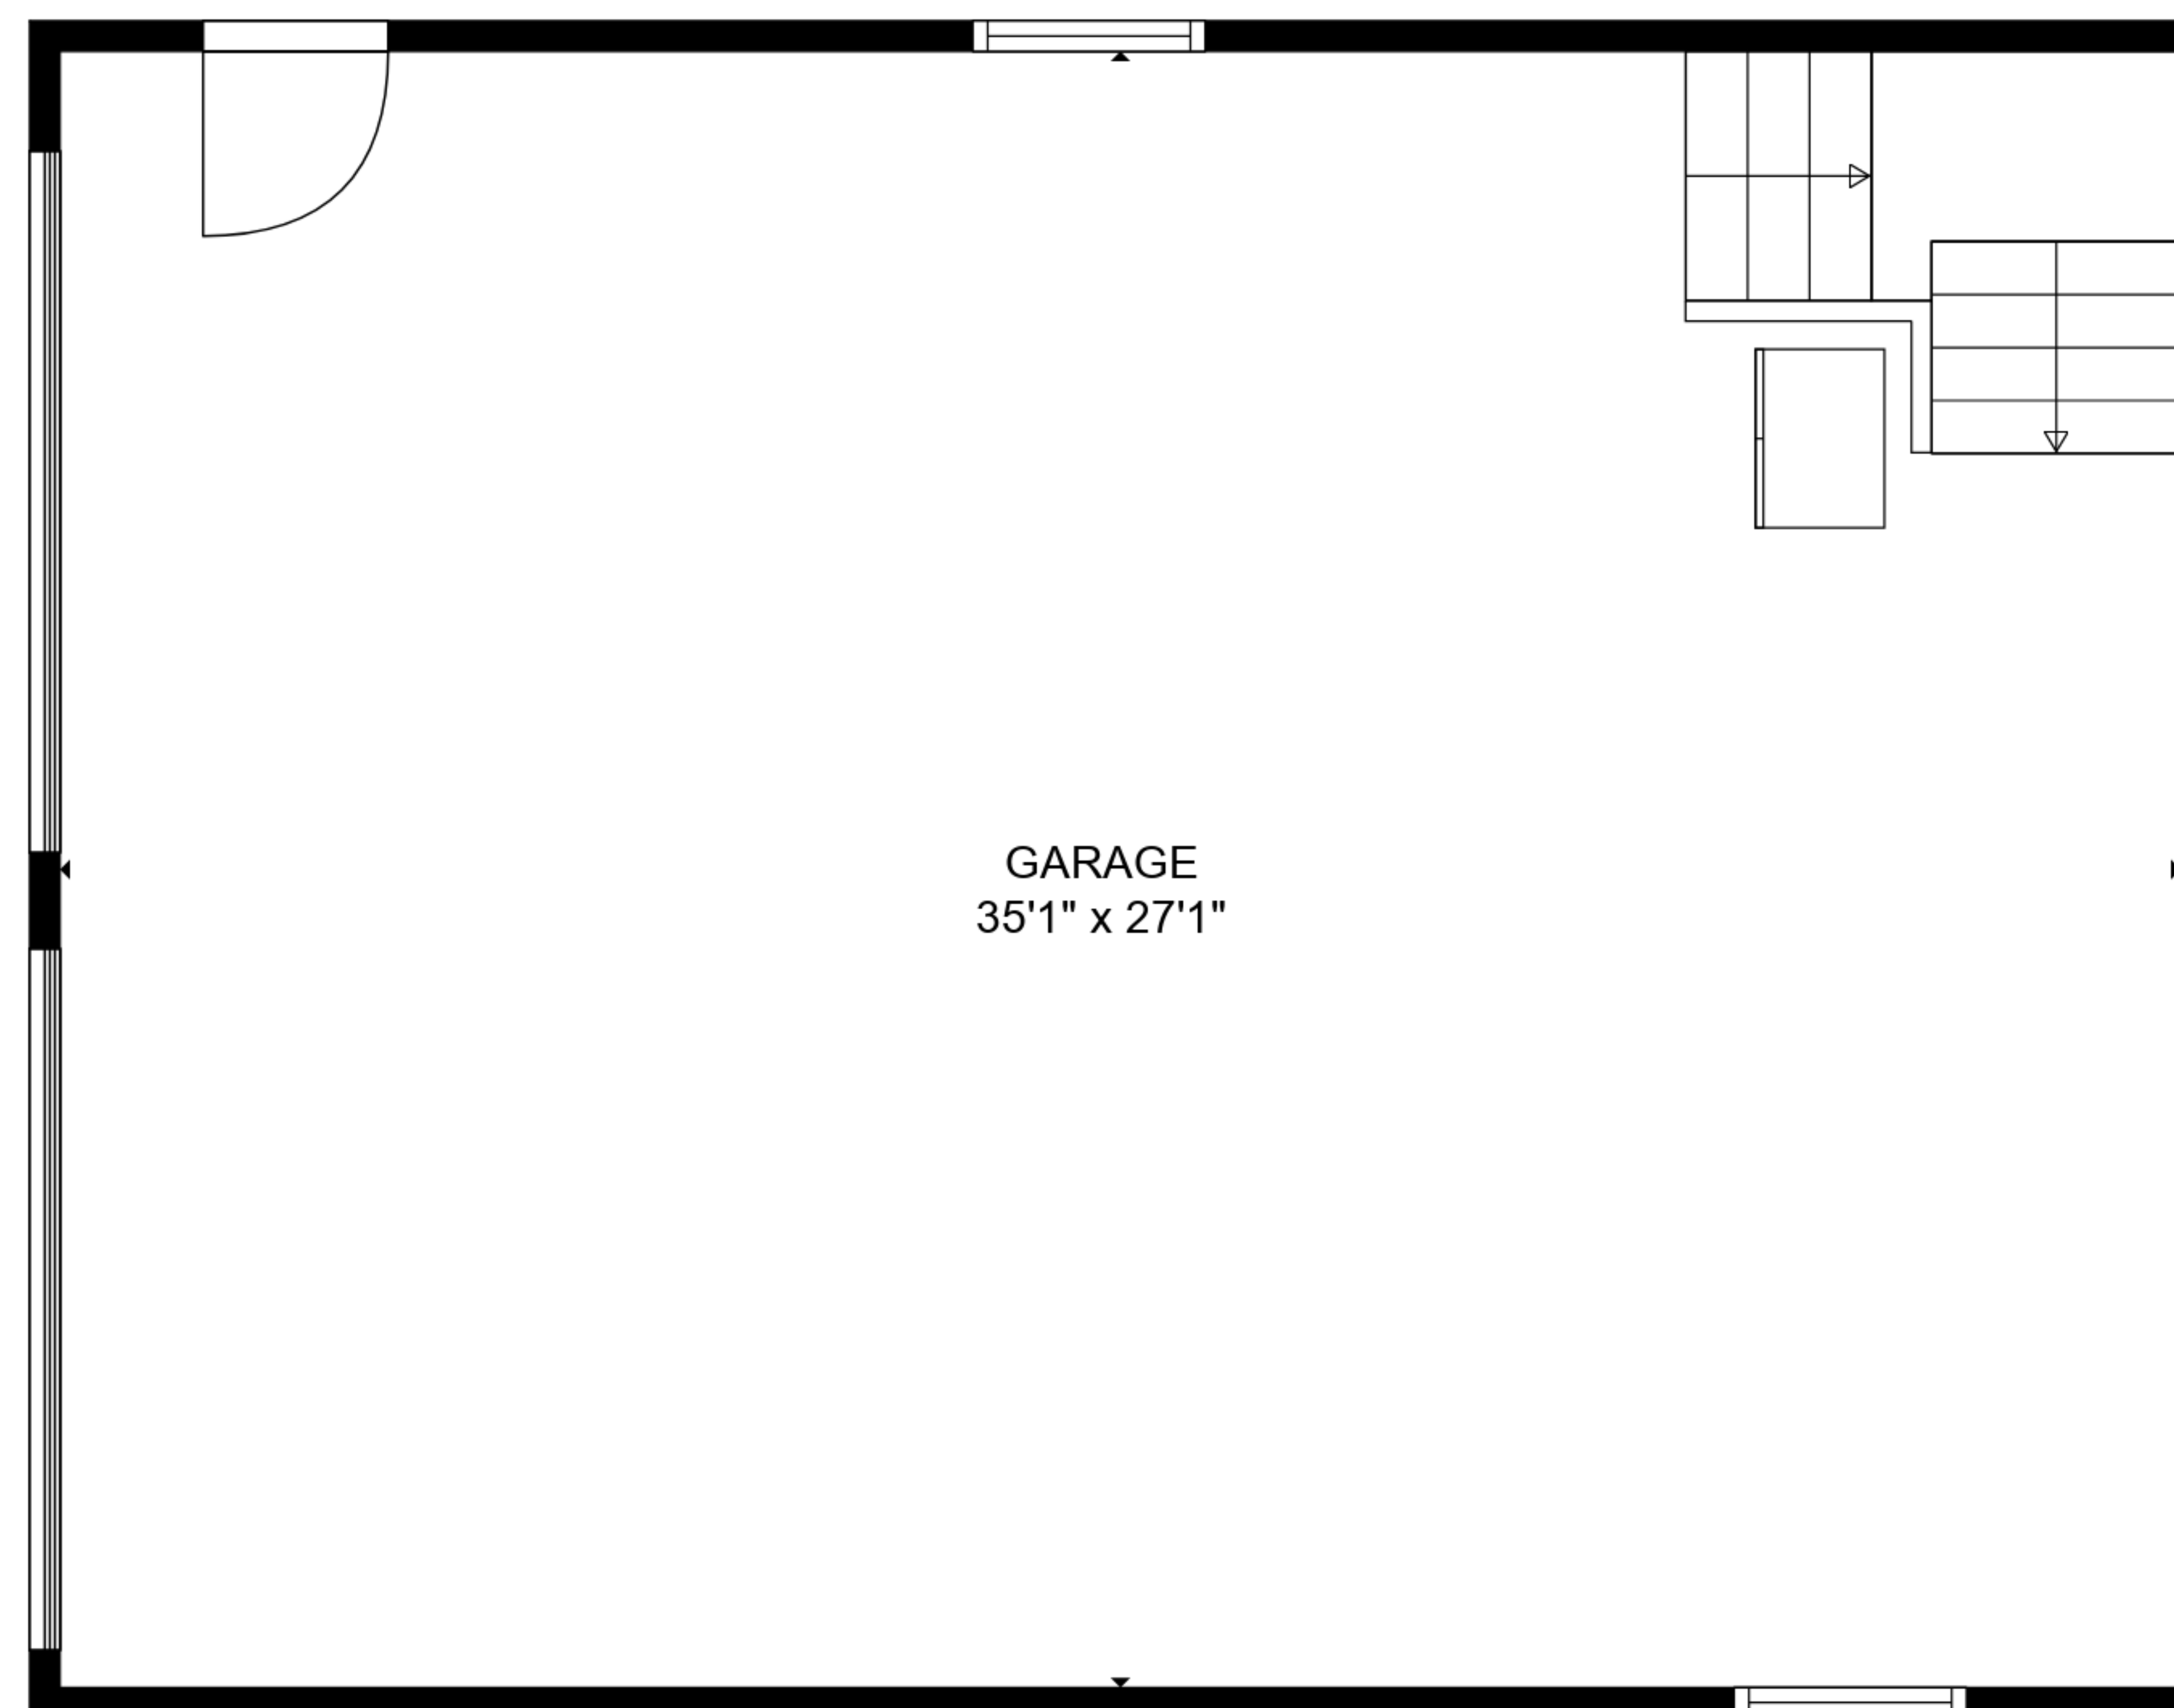

ROOM  
35'1" x 27'1"

**TOTAL: 0 sq. ft**  
BELOW GROUND: 0 sq. ft, FLOOR 2: 0 sq. ft  
EXCLUDED AREAS: GARAGE: 949 sq. ft, ROOM: 949 sq. ft

**GARAGE**  
35'1" x 27'1"

**TOTAL: 0 sq. ft**  
BELOW GROUND: 0 sq. ft, FLOOR 2: 0 sq. ft  
EXCLUDED AREAS: GARAGE: 949 sq. ft, ROOM: 949 sq. ft

FLOOR 2

FLOOR 1

**TOTAL: 0 sq. ft**  
BELOW GROUND: 0 sq. ft, FLOOR 2: 0 sq. ft  
EXCLUDED AREAS: GARAGE: 949 sq. ft, ROOM: 949 sq. ft