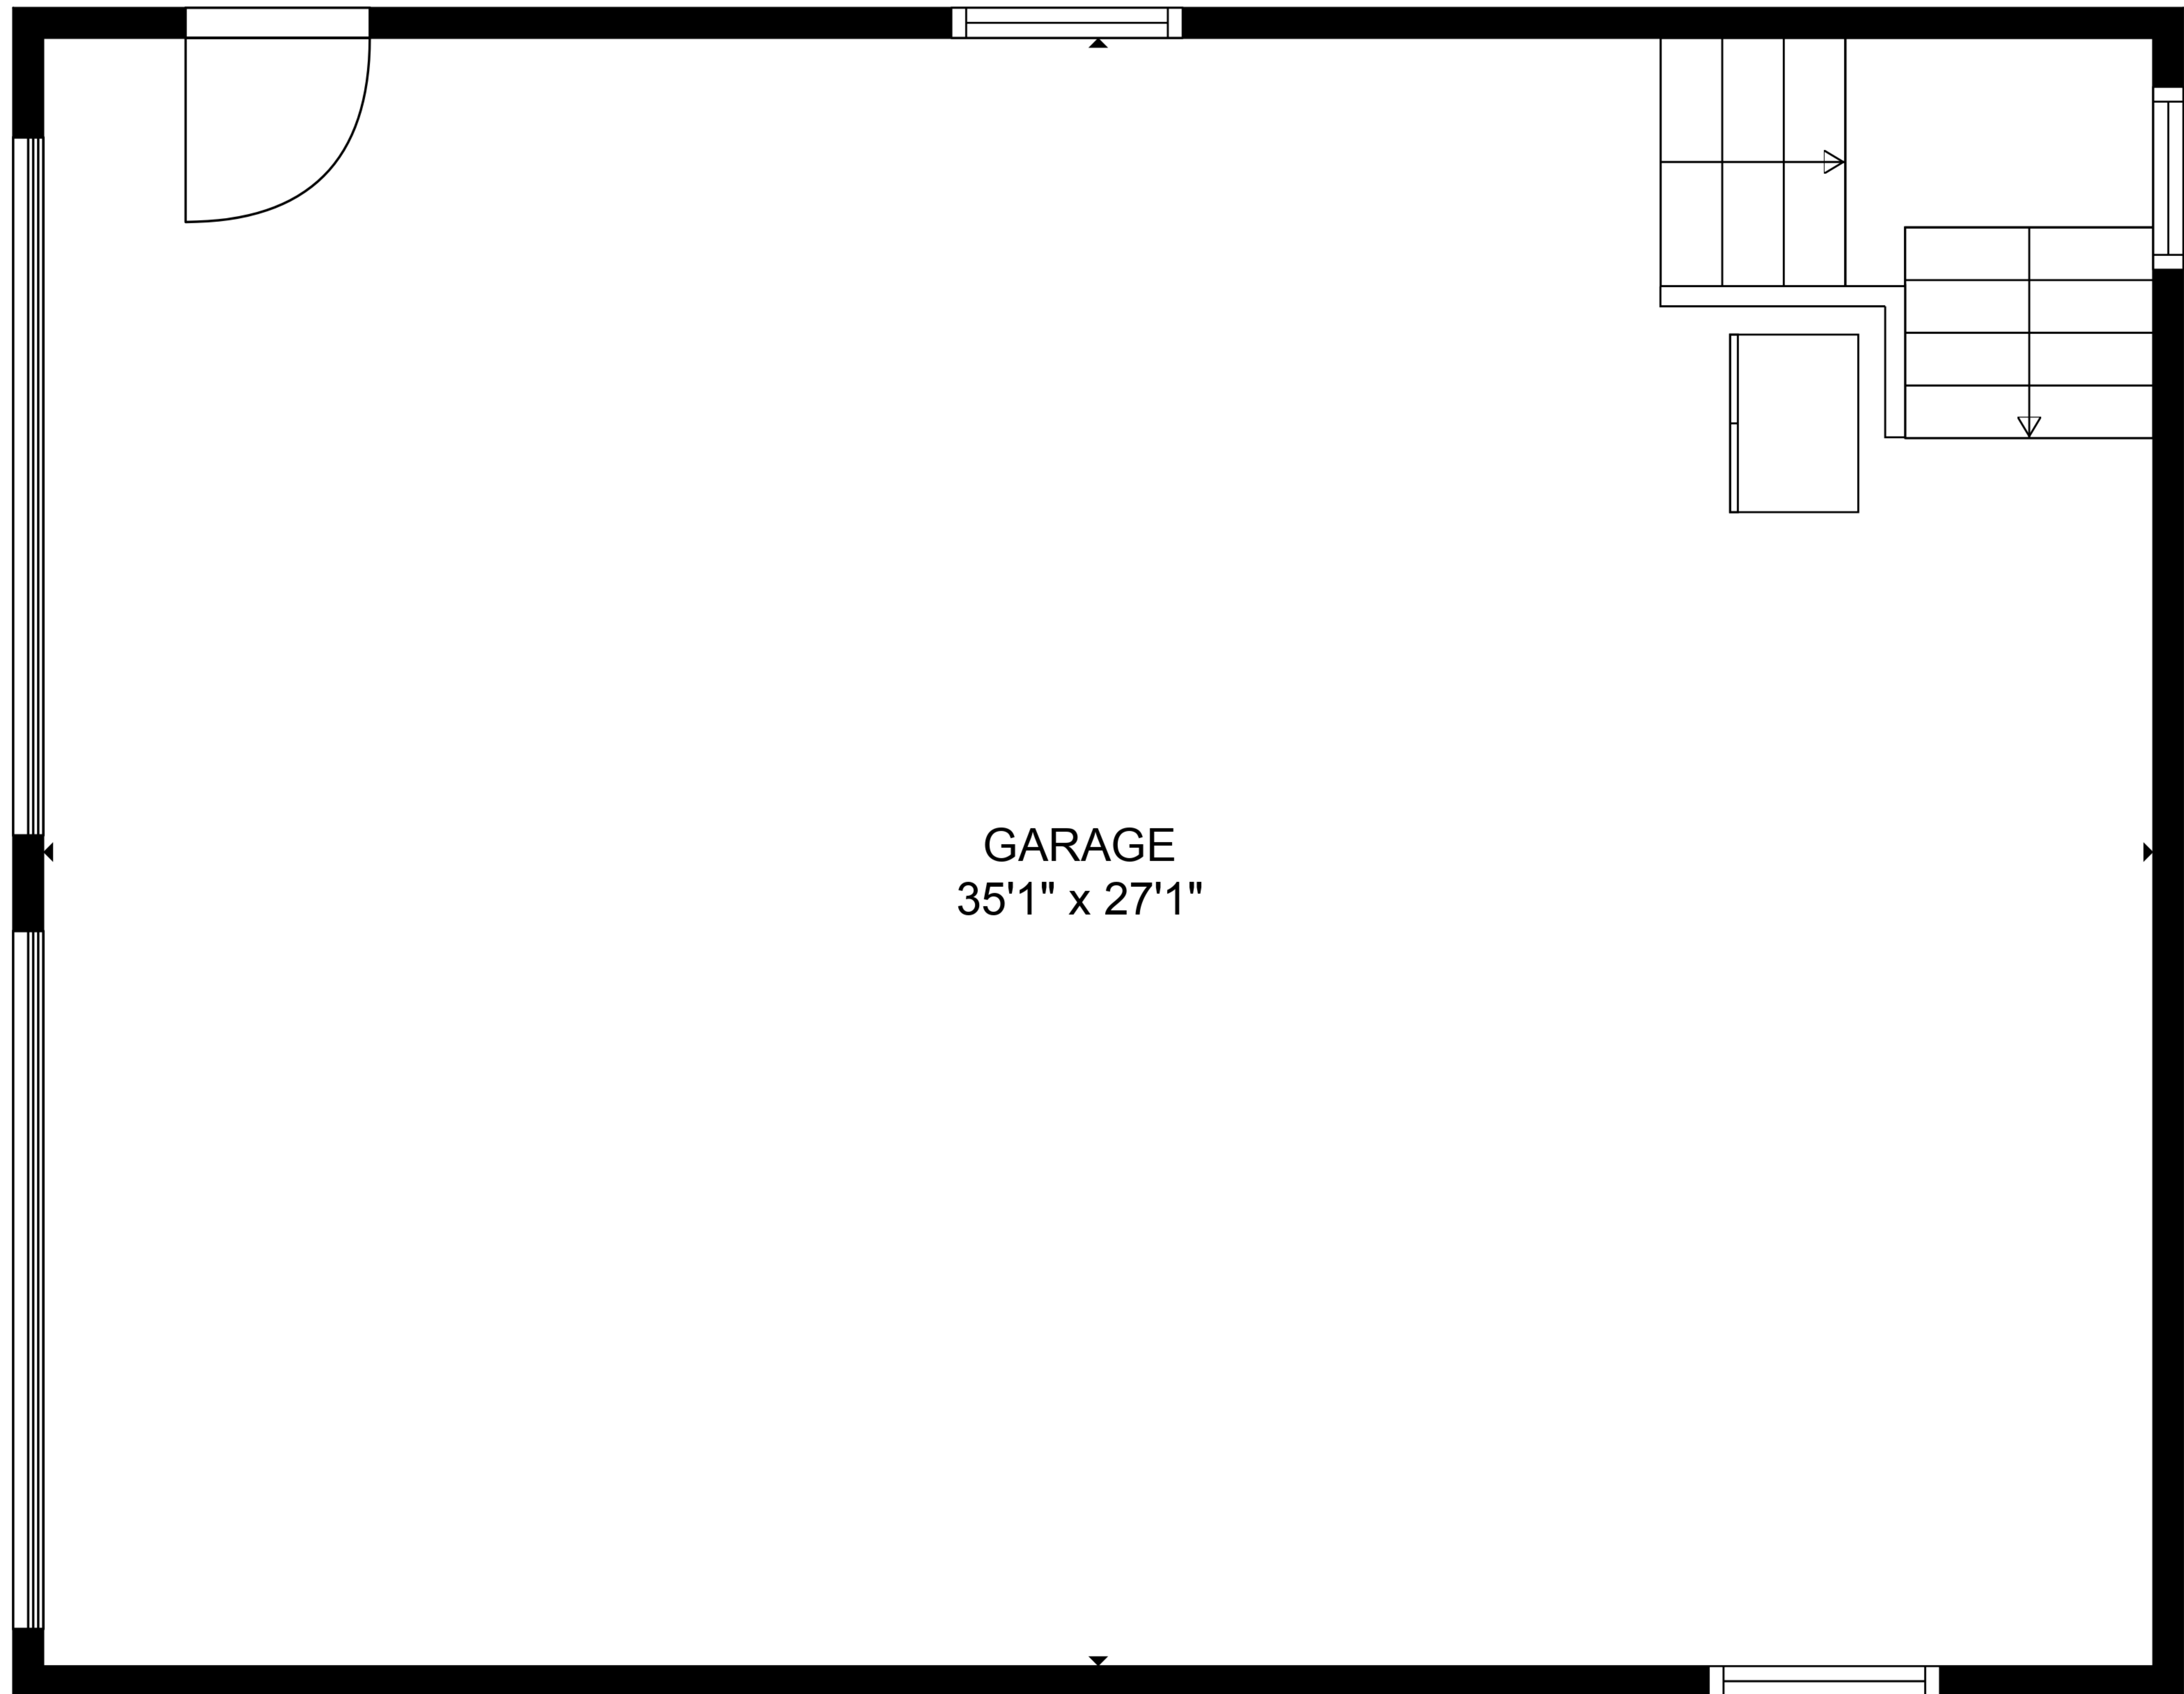

ROOM  
35'1" x 27'1"

**TOTAL: 0 sq. ft**  
BELOW GROUND: 0 sq. ft, FLOOR 2: 0 sq. ft  
EXCLUDED AREAS: GARAGE: 949 sq. ft, ROOM: 949 sq. ft

**GARAGE**  
35'1" x 27'1"

**TOTAL: 0 sq. ft**  
BELOW GROUND: 0 sq. ft, FLOOR 2: 0 sq. ft  
EXCLUDED AREAS: GARAGE: 949 sq. ft, ROOM: 949 sq. ft

FLOOR 2

FLOOR 1

**TOTAL: 0 sq. ft**  
BELOW GROUND: 0 sq. ft, FLOOR 2: 0 sq. ft  
EXCLUDED AREAS: GARAGE: 949 sq. ft, ROOM: 949 sq. ft