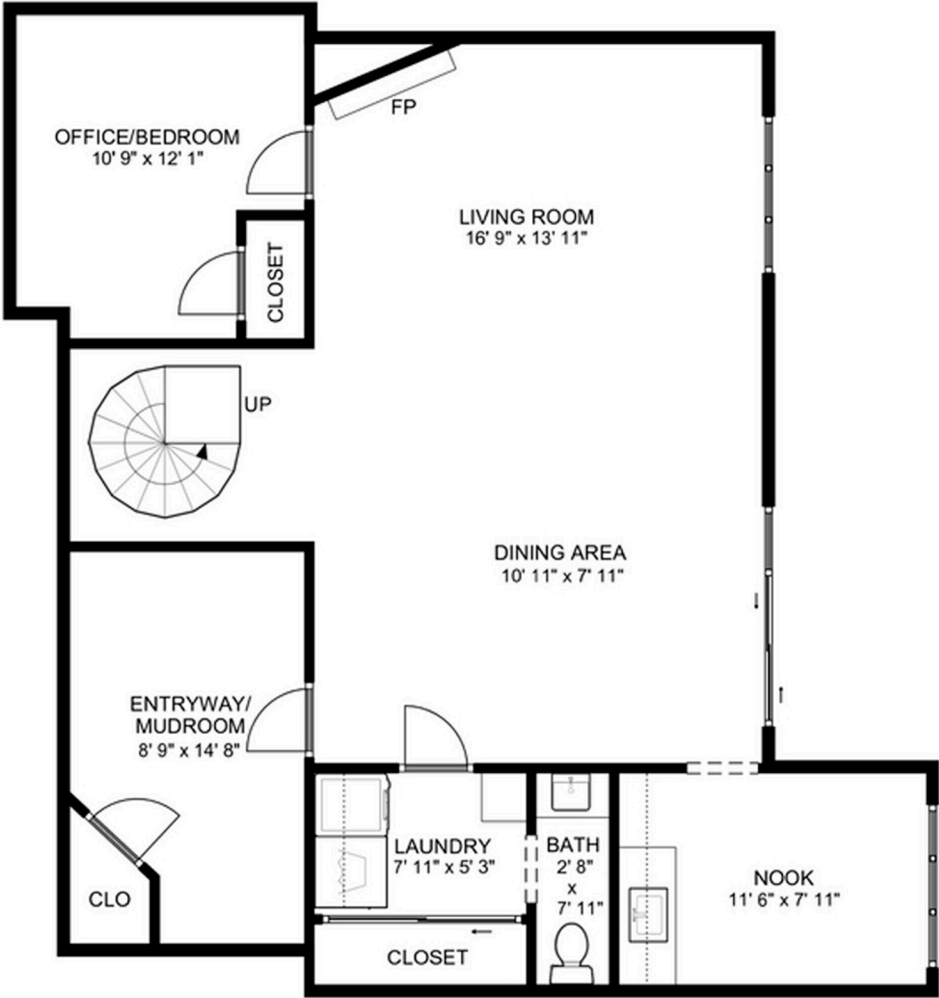

3136 Huntington Woods Dr, Springfield, IL, 62704

FIRST FLOOR

GROSS INTERNAL AREA:
FIRST FLOOR: 974 sqf, SECOND FLOOR: 1,647 sqf
TOTAL: 2,621 sqf

The information contained here, has been obtained through sources deemed reliable but cannot be guaranteed as to its accuracy. Any information of special interest should be obtained through independent verification.