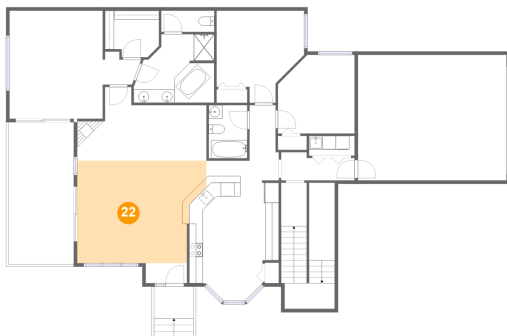

22 Floor 2 - Living Room

Dimensions: 18'11" x 15'0"
Area: 257 sq. ft
Counted as living area: Yes

Heated: Yes
Finished: Yes
Enclosed: Yes
Contiguous: Yes
Permitted: Yes
Wet space: No
Addition: No
Conversion: No