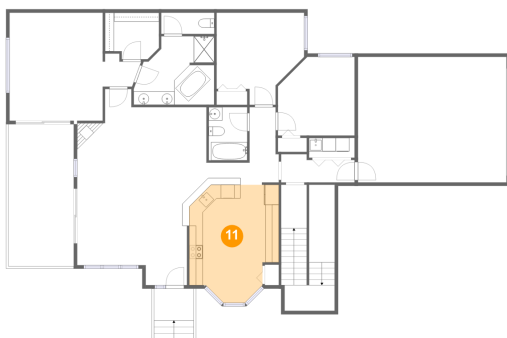

1130 La Casa Court, Moneta, Bedford County, Virginia, United States, 24121

9 Floor 2 - Hall

Dimensions: 10'7" x 11'4"
Area: 65 sq. ft
Counted as living area: Yes

Heated: Yes
Finished: Yes
Enclosed: Yes
Contiguous: Yes
Permitted: Yes
Wet space: No
Addition: No
Conversion: No

Dimensions: 13'1" x 17'3"
Area: 194 sq. ft
Counted as living area: Yes

Heated: Yes
Finished: Yes
Enclosed: Yes
Contiguous: Yes
Permitted: Yes
Wet space: No
Addition: No
Conversion: No

1130 La Casa Court, Moneta, Bedford County, Virginia, United States, 24121