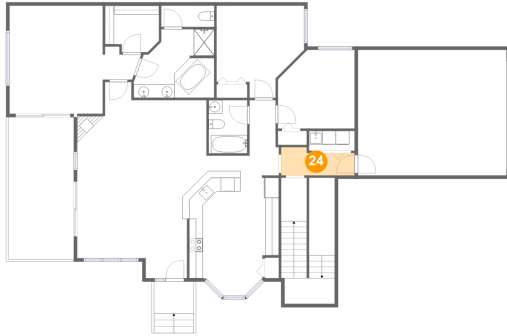

1130 La Casa Court, Moneta, Bedford County, Virginia, United States, 24121

24 Floor 2 - Hall

Dimensions: 10'9" x 4'1"
Area: 39 sq. ft
Counted as living area: Yes

Heated: Yes
Finished: Yes
Enclosed: Yes
Contiguous: Yes
Permitted: Yes
Wet space: No
Addition: No
Conversion: No