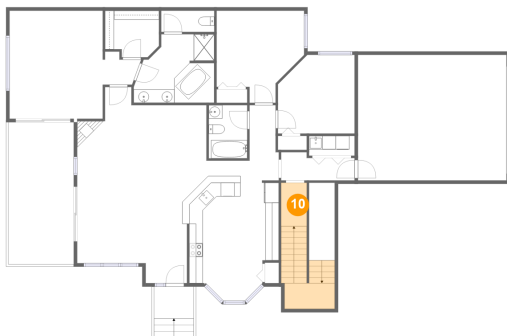

10 Floor 2 - Hall

Dimensions: 3'9" x 6'4"
Area: 95 sq. ft
Counted as living area: Yes

Heated: Yes
Finished: Yes
Enclosed: Yes
Contiguous: Yes
Permitted: Yes
Wet space: No
Addition: No
Conversion: No