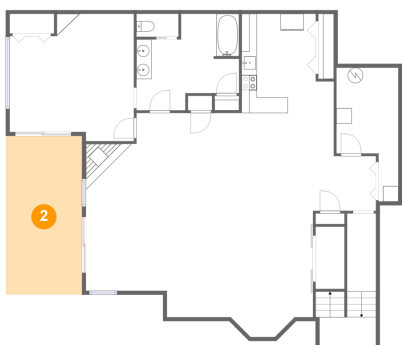

1130 La Casa Court, Moneta, Bedford County, Virginia, United States, 24121

1 Floor 1 - Kitchen

Dimensions: 12'0" x 12'10"
Area: 134 sq. ft
Counted as living area: Yes

Heated: Yes
Finished: Yes
Enclosed: Yes
Contiguous: Yes
Permitted: Yes
Wet space: No
Addition: No
Conversion: No

2 Floor 1 - Outdoor

Dimensions: 9'11" x 20'8"
Area: 204 sq. ft
Counted as living area: No

Heated: No
Finished: Yes
Enclosed: No
Contiguous: Yes
Permitted: Yes
Wet space: No
Addition: No
Conversion: No

**1130 La Casa Court, Moneta, Bedford County,
Virginia, United States, 24121**