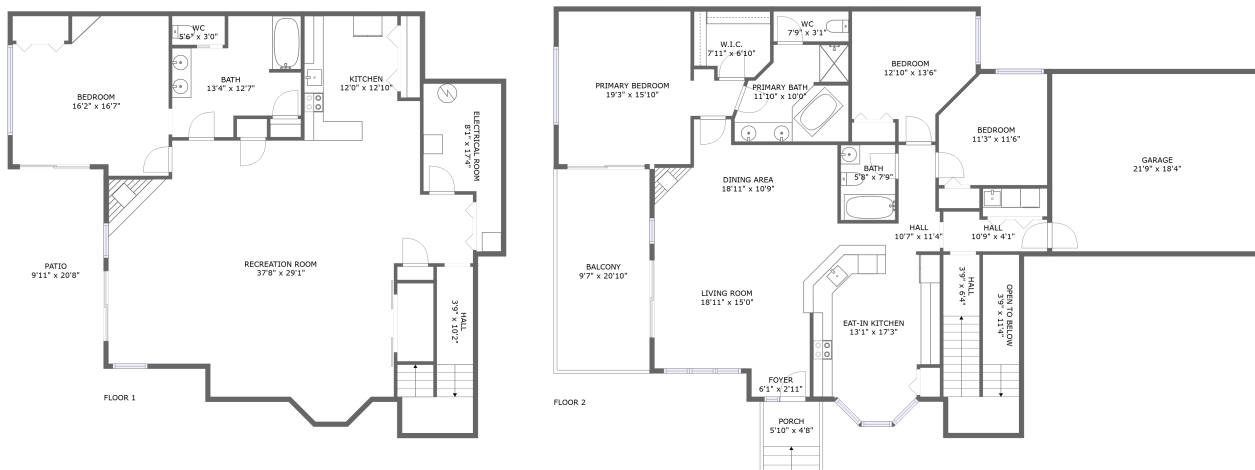

1130 La Casa Court, Moneta, Bedford County, Virginia, United States, 24121

Property summary

1 Garages

4 Bedrooms

3 Bathrooms

0 Half baths

2 Floors

3,350 Gross living area sqft

4,396 Total sqft