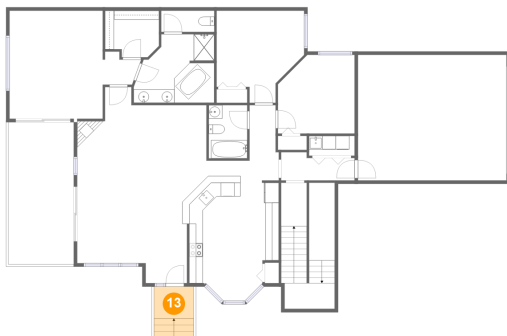

13 Floor 2 - Outdoor

Dimensions: 5'10" x 4'8"
Area: 44 sq. ft
Counted as living area: No

Heated: No
Finished: Yes
Enclosed: No
Contiguous: Yes
Permitted: Yes
Wet space: No
Addition: No
Conversion: No