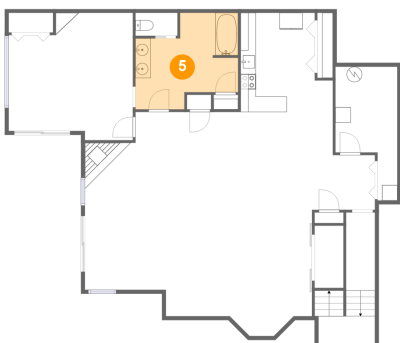

5 Floor 1 - Bath

Dimensions: 13'4" x 12'7"
Area: 131 sq. ft
Counted as living area: Yes

Heated: Yes
Finished: Yes
Enclosed: Yes
Contiguous: Yes
Permitted: Yes
Wet space: Yes
Addition: No
Conversion: No