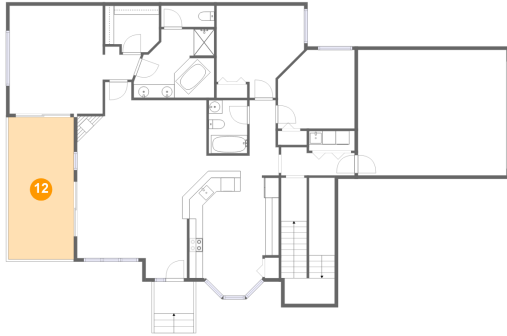

1130 La Casa Court, Moneta, Bedford County, Virginia, United States, 24121

12 Floor 2 - Outdoor

Dimensions: 9'7" x 20'10"
Area: 199 sq. ft
Counted as living area: No

Heated: No
Finished: Yes
Enclosed: No
Contiguous: Yes
Permitted: Yes
Wet space: No
Addition: No
Conversion: No