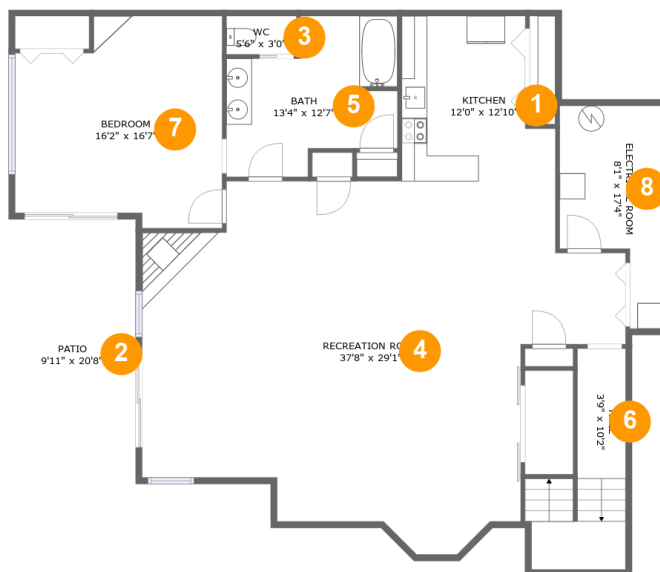

1130 La Casa Court, Moneta, Bedford County, Virginia, United States, 24121

Property summary

 **1** Garages

 **4** Bedrooms

 **3** Bathrooms

 **0** Half baths

 **2** Floors

 **3,350** Gross living area sqft

 **4,396** Total sqft

1130 La Casa Court, Moneta, Bedford County, Virginia, United States, 24121

Room dimensions

Floor 1

Total sqft: 1942 Living area: 1618

#		Dimensions	sqft	Counted as living area
1	Kitchen	12'0" x 12'10"	134 sq. ft	Yes
2	Outdoor	9'11" x 20'8"	204 sq. ft	No
3	Bath	5'6" x 3'0"	16 sq. ft	Yes
4	Recreation Room	37'8" x 29'1"	809 sq. ft	Yes
5	Bath	13'4" x 12'7"	131 sq. ft	Yes
6	Hall	3'9" x 10'2"	91 sq. ft	Yes
7	Bedroom	16'2" x 16'7"	238 sq. ft	Yes
8	Room	8'1" x 17'4"	106 sq. ft	No

1130 La Casa Court, Moneta, Bedford County, Virginia, United States, 24121

Room dimensions

Floor 2

Total sqft: 2454 Living area: 1732

#		Dimensions	sqft	Counted as living area
9	Hall	10'7" x 11'4"	65 sq. ft	Yes
10	Hall	3'9" x 6'4"	95 sq. ft	Yes
11	Kitchen	13'1" x 17'3"	194 sq. ft	Yes
12	Outdoor	9'7" x 20'10"	199 sq. ft	No
13	Outdoor	5'10" x 4'8"	44 sq. ft	No
14	Bath	5'8" x 7'9"	44 sq. ft	Yes
15	Bedroom	19'3" x 15'10"	236 sq. ft	Yes
16	Bedroom	12'10" x 13'6"	141 sq. ft	Yes
17	Bath	11'10" x 10'0"	101 sq. ft	Yes
18	Cl	7'11" x 6'10"	50 sq. ft	Yes
19	Dining Room	18'11" x 10'9"	154 sq. ft	Yes

1130 La Casa Court, Moneta, Bedford County, Virginia, United States, 24121

1 Floor 1 - Kitchen

Dimensions: 12'0" x 12'10"
Area: 134 sq. ft
Counted as living area: Yes

Heated: Yes
Finished: Yes
Enclosed: Yes
Contiguous: Yes
Permitted: Yes
Wet space: No
Addition: No
Conversion: No