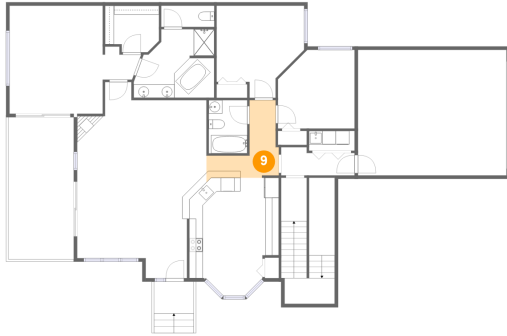

Heated: Yes
Finished: Yes
Enclosed: Yes
Contiguous: Yes
Permitted: Yes
Wet space: No
Addition: No
Conversion: No

8 Floor 1 - Room

Dimensions: 8'1" x 17'4"
Area: 106 sq. ft
Counted as living area: No

Heated: No
Finished: No
Enclosed: Yes
Contiguous: Yes
Permitted: Yes
Wet space: No
Addition: No
Conversion: No

1130 La Casa Court, Moneta, Bedford County, Virginia, United States, 24121

9 Floor 2 - Hall

Dimensions: 10'7" x 11'4"
Area: 65 sq. ft
Counted as living area: Yes

Heated: Yes
Finished: Yes
Enclosed: Yes
Contiguous: Yes
Permitted: Yes
Wet space: No
Addition: No
Conversion: No