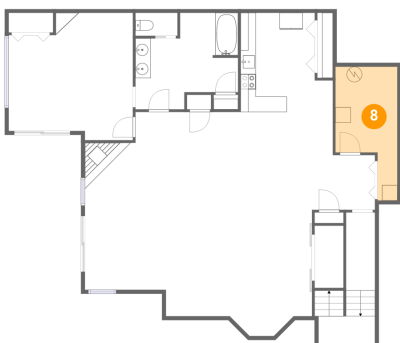

Dimensions: 3'9" x 10'2"
Area: 91 sq. ft
Counted as living area: Yes

Heated: Yes
Finished: Yes
Enclosed: Yes
Contiguous: Yes
Permitted: Yes
Wet space: No
Addition: No
Conversion: No

7 Floor 1 - Bedroom

Dimensions: 16'2" x 16'7"
Area: 238 sq. ft
Counted as living area: Yes

Heated: Yes
Finished: Yes
Enclosed: Yes
Contiguous: Yes
Permitted: Yes
Wet space: No
Addition: No
Conversion: No

8 Floor 1 - Room

Dimensions: 8'1" x 17'4"
Area: 106 sq. ft
Counted as living area: No

Heated: No
Finished: No
Enclosed: Yes
Contiguous: Yes
Permitted: Yes
Wet space: No
Addition: No
Conversion: No

1130 La Casa Court, Moneta, Bedford County, Virginia, United States, 24121

9 Floor 2 - Hall

Dimensions: 10'7" x 11'4"
Area: 65 sq. ft
Counted as living area: Yes

Heated: Yes
Finished: Yes
Enclosed: Yes
Contiguous: Yes
Permitted: Yes
Wet space: No
Addition: No
Conversion: No