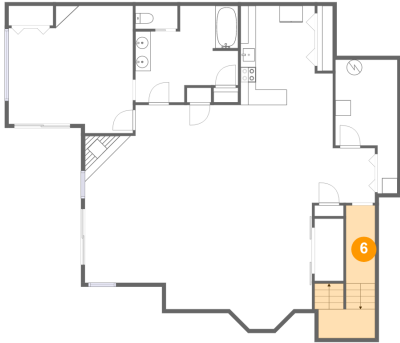

Heated: Yes
Finished: Yes
Enclosed: Yes
Contiguous: Yes
Permitted: Yes
Wet space: Yes
Addition: No
Conversion: No

1130 La Casa Court, Moneta, Bedford County, Virginia, United States, 24121

6 Floor 1 - Hall