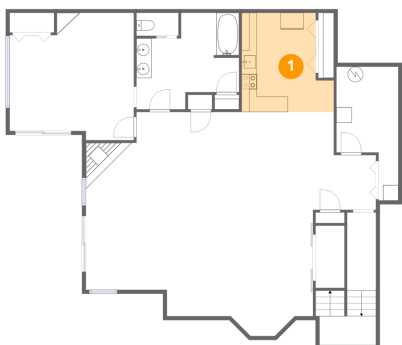

1130 La Casa Court, Moneta, Bedford County, Virginia, United States, 24121

Room dimensions

Floor 2

Total sqft: 2454 Living area: 1732

#		Dimensions	sqft	Counted as living area
9	Hall	10'7" x 11'4"	65 sq. ft	Yes
10	Hall	3'9" x 6'4"	95 sq. ft	Yes
11	Kitchen	13'1" x 17'3"	194 sq. ft	Yes
12	Outdoor	9'7" x 20'10"	199 sq. ft	No
13	Outdoor	5'10" x 4'8"	44 sq. ft	No
14	Bath	5'8" x 7'9"	44 sq. ft	Yes
15	Bedroom	19'3" x 15'10"	236 sq. ft	Yes
16	Bedroom	12'10" x 13'6"	141 sq. ft	Yes
17	Bath	11'10" x 10'0"	101 sq. ft	Yes
18	Cl	7'11" x 6'10"	50 sq. ft	Yes
19	Dining Room	18'11" x 10'9"	154 sq. ft	Yes

Scan captured on Fri, 13 Dec 2024 20:39:03 GMT

Information is calculated by Cubicasa technology deemed highly reliable but not guaranteed.

**1130 La Casa Court, Moneta, Bedford County,
Virginia, United States, 24121**

1130 La Casa Court, Moneta, Bedford County, Virginia, United States, 24121

1 Floor 1 - Kitchen

Dimensions: 12'0" x 12'10"
Area: 134 sq. ft
Counted as living area: Yes

Heated: Yes
Finished: Yes
Enclosed: Yes
Contiguous: Yes
Permitted: Yes
Wet space: No
Addition: No
Conversion: No

2 Floor 1 - Outdoor

Dimensions: 9'11" x 20'8"
Area: 204 sq. ft
Counted as living area: No

Heated: No
Finished: Yes
Enclosed: No
Contiguous: Yes
Permitted: Yes
Wet space: No
Addition: No
Conversion: No

**1130 La Casa Court, Moneta, Bedford County,
Virginia, United States, 24121**