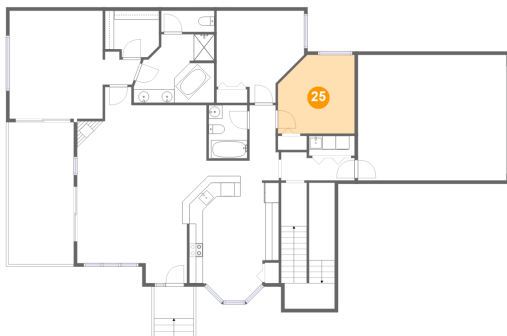

25 Floor 2 - Bedroom

Dimensions: 11'3" x 11'6"
Area: 120 sq. ft
Counted as living area: Yes

Heated: Yes
Finished: Yes
Enclosed: Yes
Contiguous: Yes
Permitted: Yes
Wet space: No
Addition: No
Conversion: No