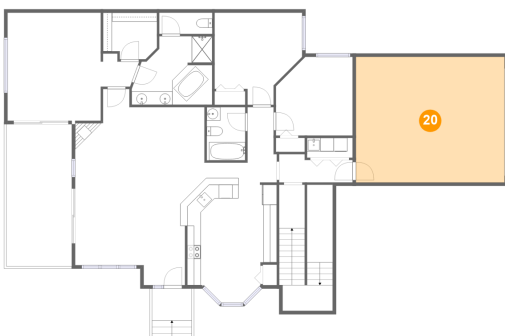

20 Floor 2 - Garage

Dimensions: 21'9" x 18'4"
Area: 399 sq. ft
Counted as living area: No

Heated: No
Finished: No
Enclosed: Yes
Contiguous: Yes
Permitted: Yes
Wet space: No
Addition: No
Conversion: No