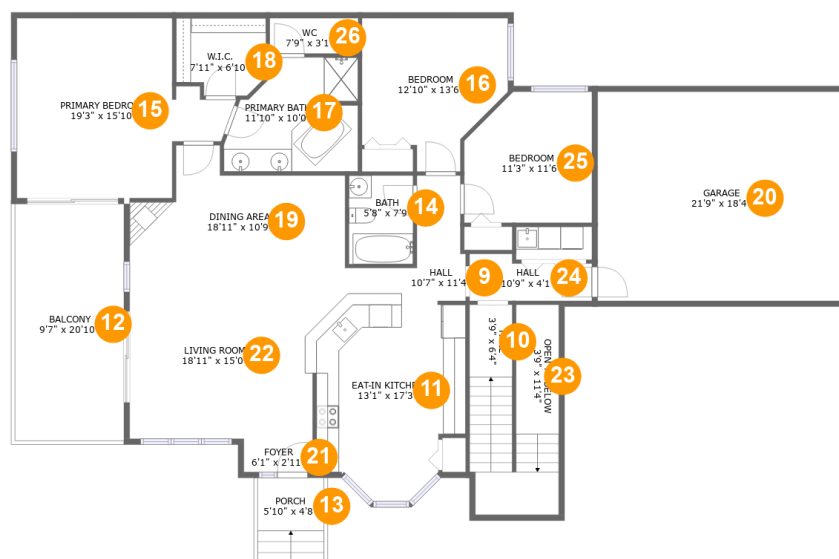

 **4,396** Total sqft

1130 La Casa Court, Moneta, Bedford County, Virginia, United States, 24121

Room dimensions

Floor 1

Total sqft: 1942 Living area: 1618

#		Dimensions	sqft	Counted as living area
1	Kitchen	12'0" x 12'10"	134 sq. ft	Yes
2	Outdoor	9'11" x 20'8"	204 sq. ft	No
3	Bath	5'6" x 3'0"	16 sq. ft	Yes
4	Recreation Room	37'8" x 29'1"	809 sq. ft	Yes
5	Bath	13'4" x 12'7"	131 sq. ft	Yes
6	Hall	3'9" x 10'2"	91 sq. ft	Yes
7	Bedroom	16'2" x 16'7"	238 sq. ft	Yes
8	Room	8'1" x 17'4"	106 sq. ft	No

1130 La Casa Court, Moneta, Bedford County, Virginia, United States, 24121

Room dimensions

Floor 2

Total sqft: 2454 Living area: 1732

#		Dimensions	sqft	Counted as living area
9	Hall	10'7" x 11'4"	65 sq. ft	Yes
10	Hall	3'9" x 6'4"	95 sq. ft	Yes
11	Kitchen	13'1" x 17'3"	194 sq. ft	Yes
12	Outdoor	9'7" x 20'10"	199 sq. ft	No
13	Outdoor	5'10" x 4'8"	44 sq. ft	No
14	Bath	5'8" x 7'9"	44 sq. ft	Yes
15	Bedroom	19'3" x 15'10"	236 sq. ft	Yes
16	Bedroom	12'10" x 13'6"	141 sq. ft	Yes
17	Bath	11'10" x 10'0"	101 sq. ft	Yes
18	Cl	7'11" x 6'10"	50 sq. ft	Yes
19	Dining Room	18'11" x 10'9"	154 sq. ft	Yes

1130 La Casa Court, Moneta, Bedford County, Virginia, United States, 24121

1 Floor 1 - Kitchen

Dimensions: 12'0" x 12'10"
Area: 134 sq. ft
Counted as living area: Yes

Heated: Yes
Finished: Yes
Enclosed: Yes
Contiguous: Yes
Permitted: Yes
Wet space: No
Addition: No
Conversion: No

2 Floor 1 - Outdoor

Dimensions: 9'11" x 20'8"
Area: 204 sq. ft
Counted as living area: No

Heated: No
Finished: Yes
Enclosed: No
Contiguous: Yes
Permitted: Yes
Wet space: No
Addition: No
Conversion: No

**1130 La Casa Court, Moneta, Bedford County,
Virginia, United States, 24121**