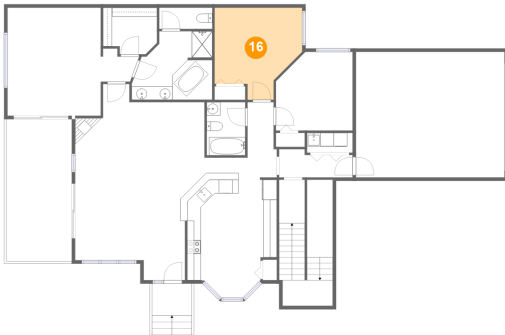

16 Floor 2 - Bedroom

Dimensions: 12'10" x 13'6"
Area: 141 sq. ft
Counted as living area: Yes

Heated: Yes
Finished: Yes
Enclosed: Yes
Contiguous: Yes
Permitted: Yes
Wet space: No
Addition: No
Conversion: No