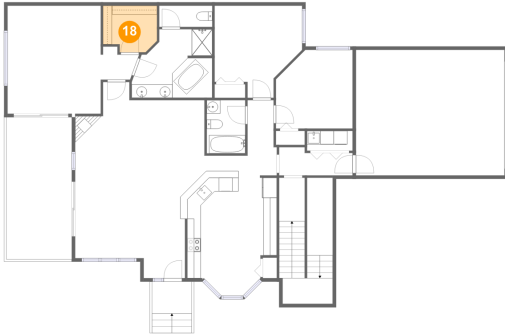

1130 La Casa Court, Moneta, Bedford County, Virginia, United States, 24121

18 Floor 2 - Cl

Dimensions: 7'11" x 6'10"
Area: 50 sq. ft
Counted as living area: Yes

Heated: Yes
Finished: Yes
Enclosed: Yes
Contiguous: Yes
Permitted: Yes
Wet space: No
Addition: No
Conversion: No