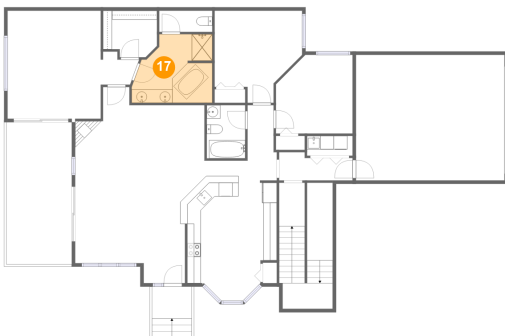

Dimensions: 11'10" x 10'0"
Area: 101 sq. ft
Counted as living area: Yes

Heated: Yes
Finished: Yes
Enclosed: Yes
Contiguous: Yes
Permitted: Yes
Wet space: Yes
Addition: No
Conversion: No

1130 La Casa Court, Moneta, Bedford County, Virginia, United States, 24121