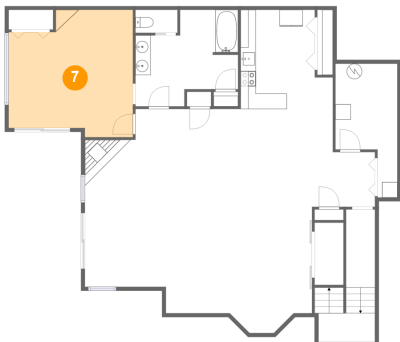

7 Floor 1 - Bedroom

Dimensions: 16'2" x 16'7"
Area: 238 sq. ft
Counted as living area: Yes

Heated: Yes
Finished: Yes
Enclosed: Yes
Contiguous: Yes
Permitted: Yes
Wet space: No
Addition: No
Conversion: No