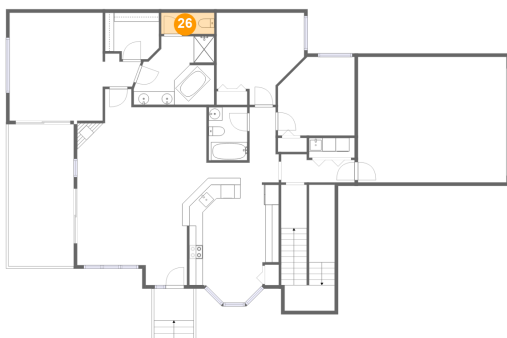

26 Floor 2 - Bath

Dimensions: 7'9" x 3'1"
Area: 24 sq. ft
Counted as living area: Yes

Heated: Yes
Finished: Yes
Enclosed: Yes
Contiguous: Yes
Permitted: Yes
Wet space: Yes
Addition: No
Conversion: No