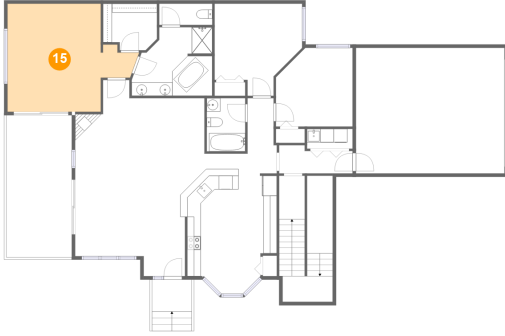

Heated: Yes
Finished: Yes
Enclosed: Yes
Contiguous: Yes
Permitted: Yes
Wet space: Yes
Addition: No
Conversion: No

1130 La Casa Court, Moneta, Bedford County, Virginia, United States, 24121

15 Floor 2 - Bedroom