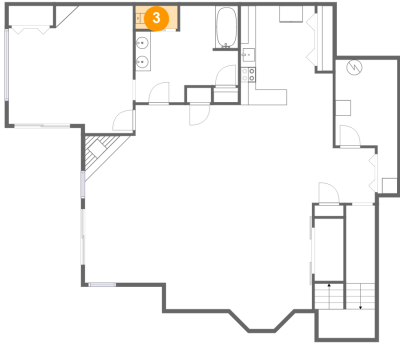

**1130 La Casa Court, Moneta, Bedford County,
Virginia, United States, 24121**

3 Floor 1 - Bath

Dimensions: 5'6" x 3'0"
Area: 16 sq. ft
Counted as living area: Yes

Heated: Yes
Finished: Yes
Enclosed: Yes
Contiguous: Yes
Permitted: Yes
Wet space: Yes
Addition: No
Conversion: No