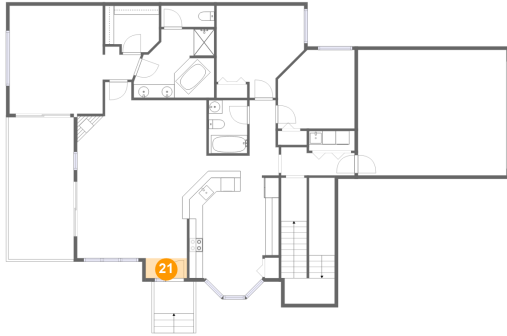

1130 La Casa Court, Moneta, Bedford County, Virginia, United States, 24121

21 Floor 2 - Entry

Dimensions: 6'1" x 2'11"
Area: 18 sq. ft
Counted as living area: Yes

Heated: Yes
Finished: Yes
Enclosed: Yes
Contiguous: Yes
Permitted: Yes
Wet space: No
Addition: No
Conversion: No