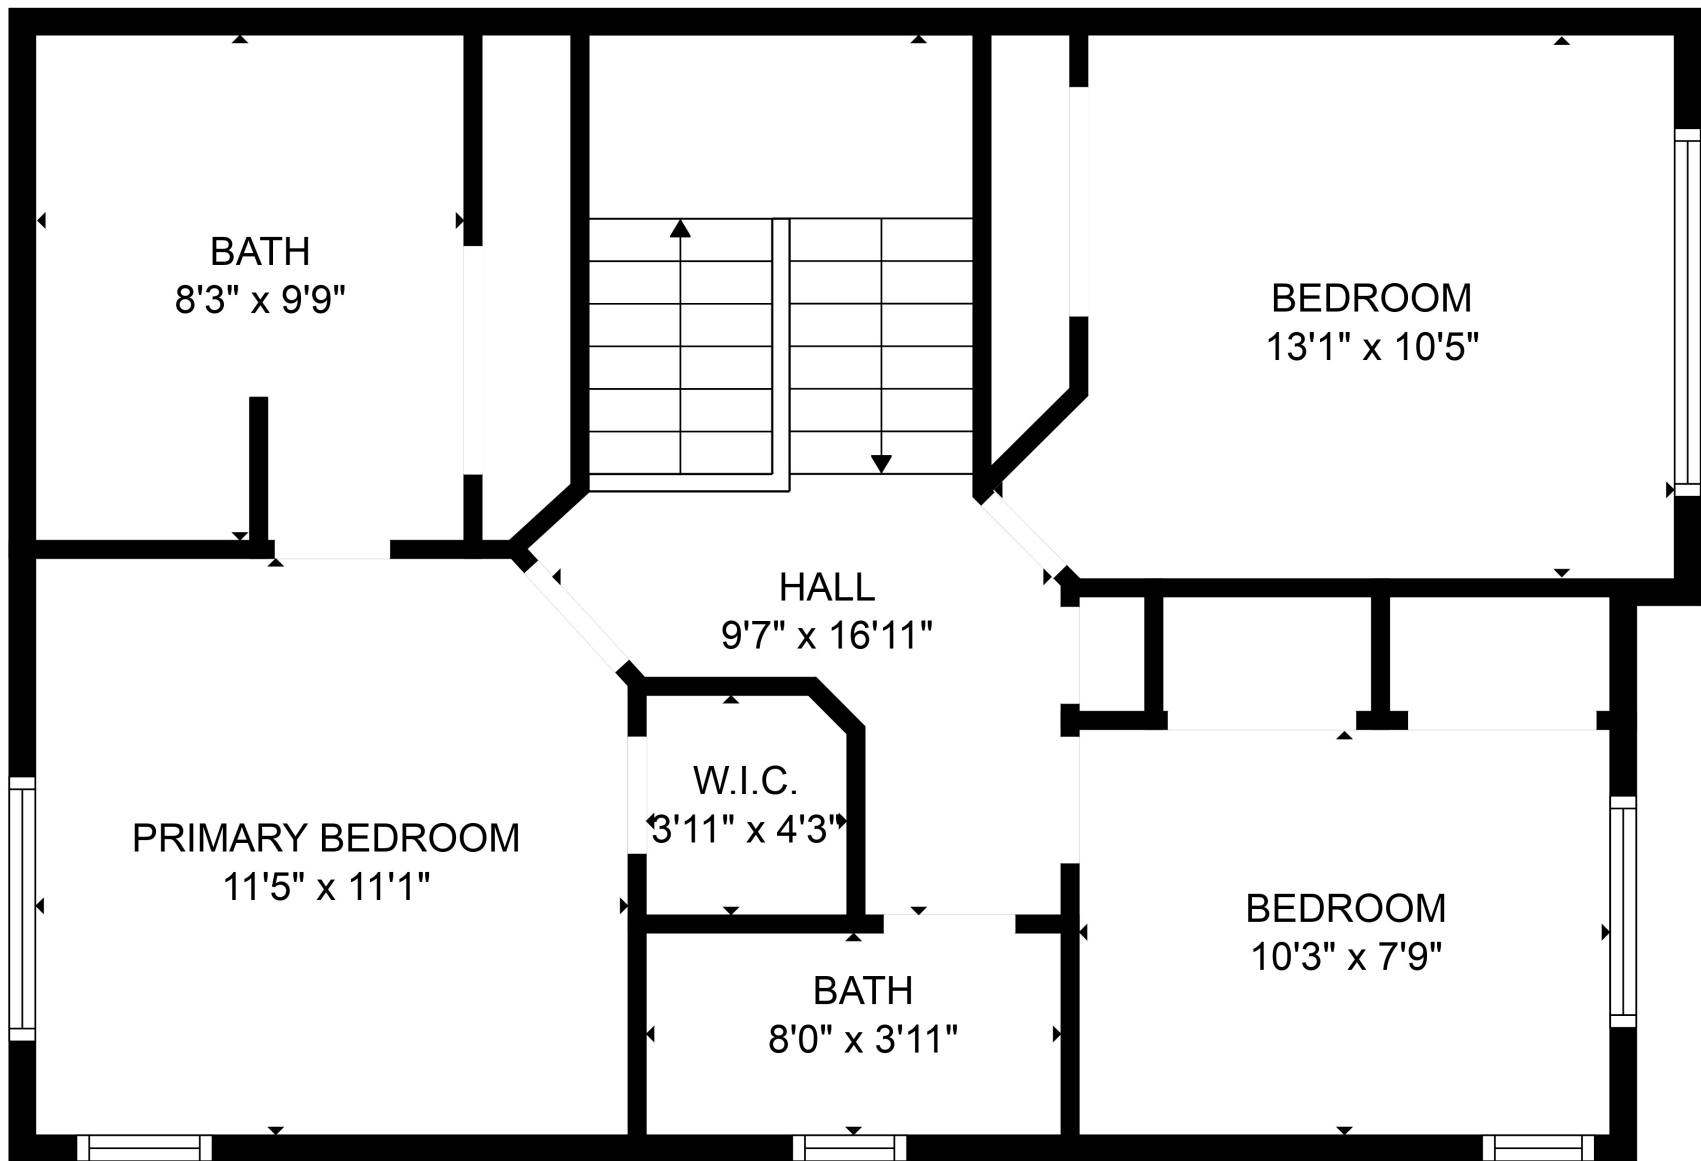

FLOOR 2

FLOOR 1

Total scanned area: 1842 sq. ft

SIZES AND DIMENSIONS ARE APPROXIMATE, ACTUAL MAY VARY.

Total scanned area: 1842 sq. ft

SIZES AND DIMENSIONS ARE APPROXIMATE, ACTUAL MAY VARY.

Total scanned area: 1842 sq. ft

SIZES AND DIMENSIONS ARE APPROXIMATE, ACTUAL MAY VARY.