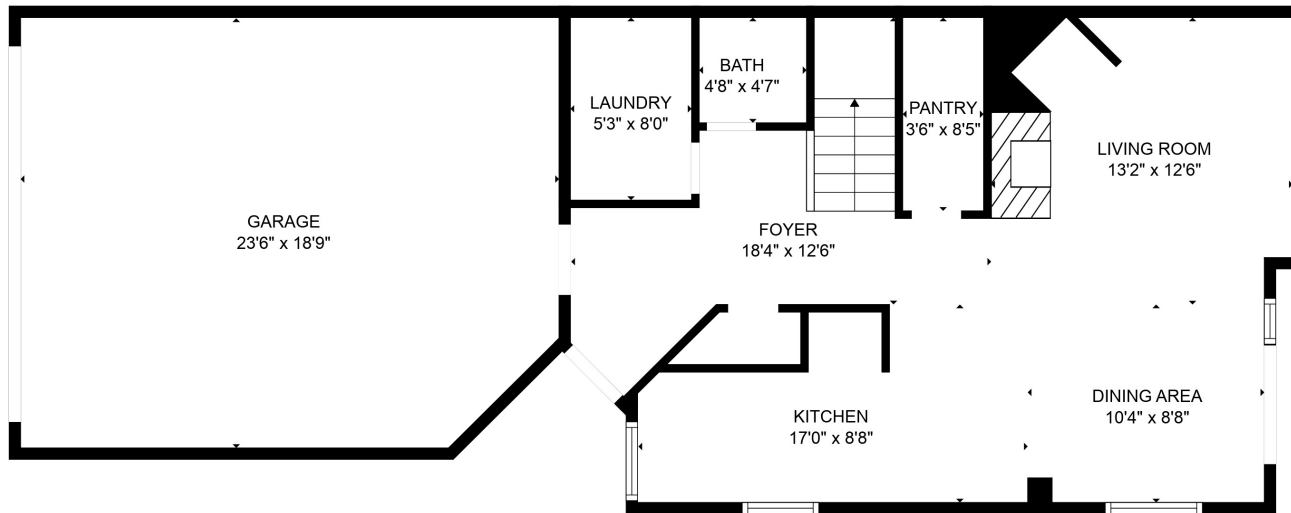

FLOOR 2

FLOOR 1

Total scanned area: 1842 sq. ft

SIZES AND DIMENSIONS ARE APPROXIMATE, ACTUAL MAY VARY.

Total scanned area: 1842 sq. ft

SIZES AND DIMENSIONS ARE APPROXIMATE, ACTUAL MAY VARY.

Total scanned area: 1842 sq. ft

SIZES AND DIMENSIONS ARE APPROXIMATE, ACTUAL MAY VARY.