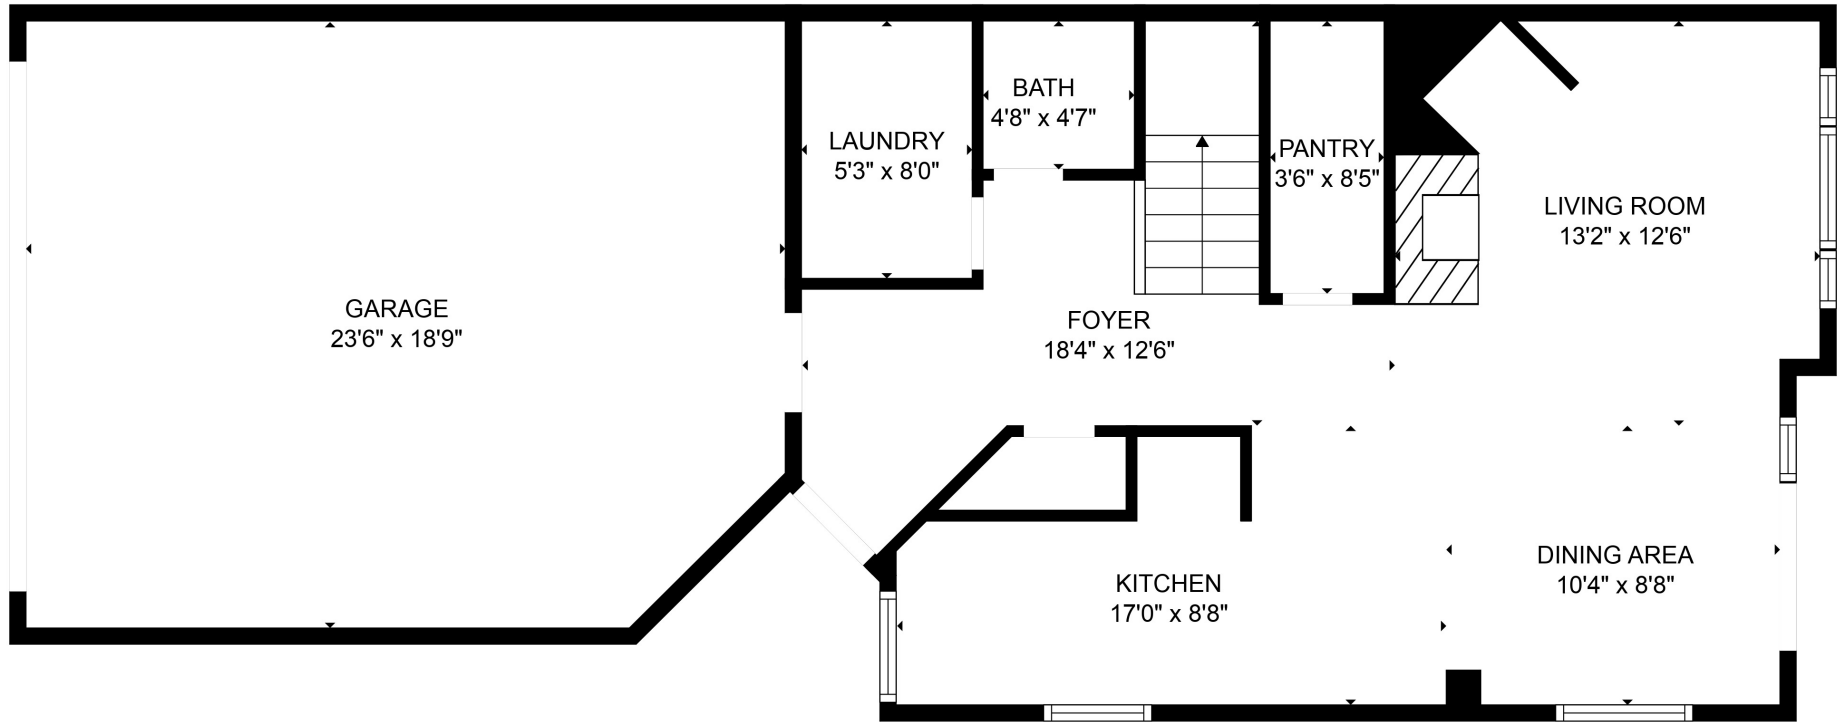

FLOOR 2

FLOOR 1

Total scanned area: 1842 sq. ft

SIZES AND DIMENSIONS ARE APPROXIMATE, ACTUAL MAY VARY.

Total scanned area: 1842 sq. ft

SIZES AND DIMENSIONS ARE APPROXIMATE, ACTUAL MAY VARY.

Total scanned area: 1842 sq. ft

SIZES AND DIMENSIONS ARE APPROXIMATE, ACTUAL MAY VARY.