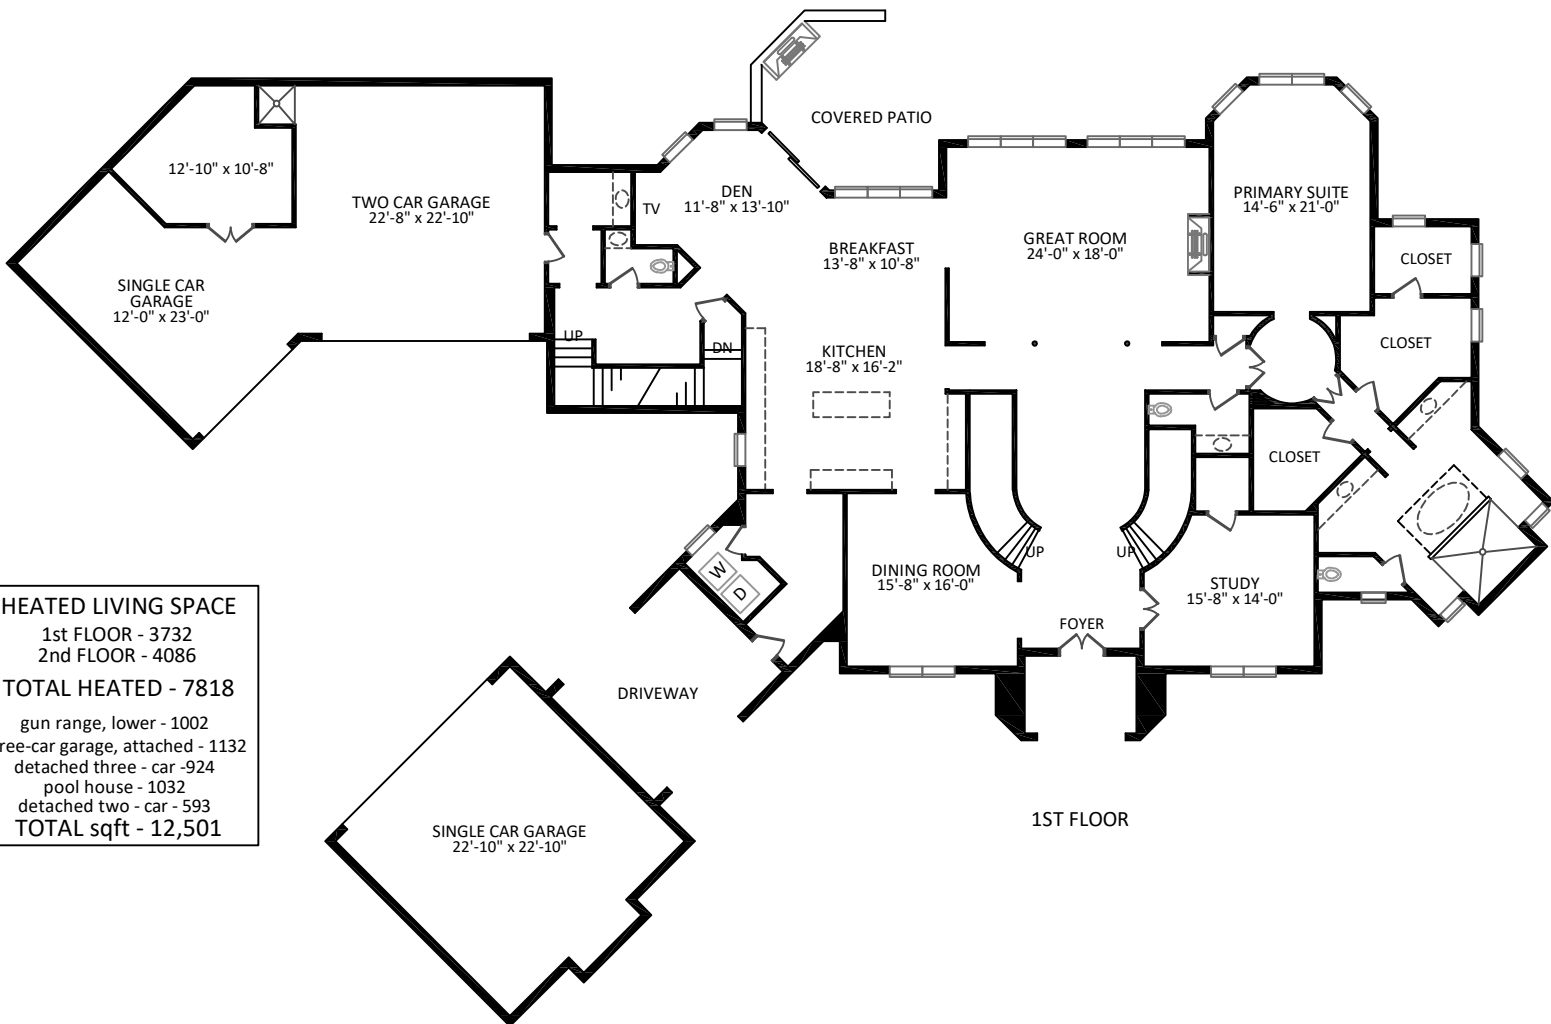

Steel Truss Engineering

HEATED LIVING SPACE
1st FLOOR - 3732
2nd FLOOR - 4086
TOTAL HEATED - 7818
gun range, lower - 1002
three-car garage, attached - 1132
detached three - car - 924
pool house - 1032
detached two - car - 593
TOTAL sqft - 12,501

9044 ISLAND POINT

HEATED LIVING SPACE
 1st FLOOR - 3732
 2nd FLOOR - 4086
TOTAL HEATED - 7818
 gun range, lower - 1002
 three-car garage, attached - 1132
 detached three - car - 924
 pool house - 1032
 detached two - car - 593
TOTAL sqft - 12,501