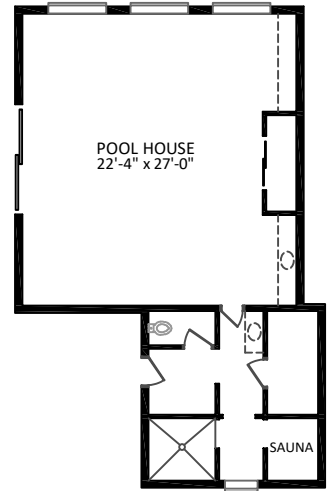

Steel Truss Engineering

HEATED LIVING SPACE
1st FLOOR - 3732
2nd FLOOR - 4086
TOTAL HEATED - 7818
gun range, lower - 1002
three-car garage, attached - 1132
detached three - car - 924
pool house - 1032
detached two - car - 593
TOTAL sqft - 12,501

9044 ISLAND POINT

HEATED LIVING SPACE
 1st FLOOR - 3732
 2nd FLOOR - 4086
TOTAL HEATED - 7818
 gun range, lower - 1002
 three-car garage, attached - 1132
 detached three - car - 924
 pool house - 1032
 detached two - car - 593
TOTAL sqft - 12,501