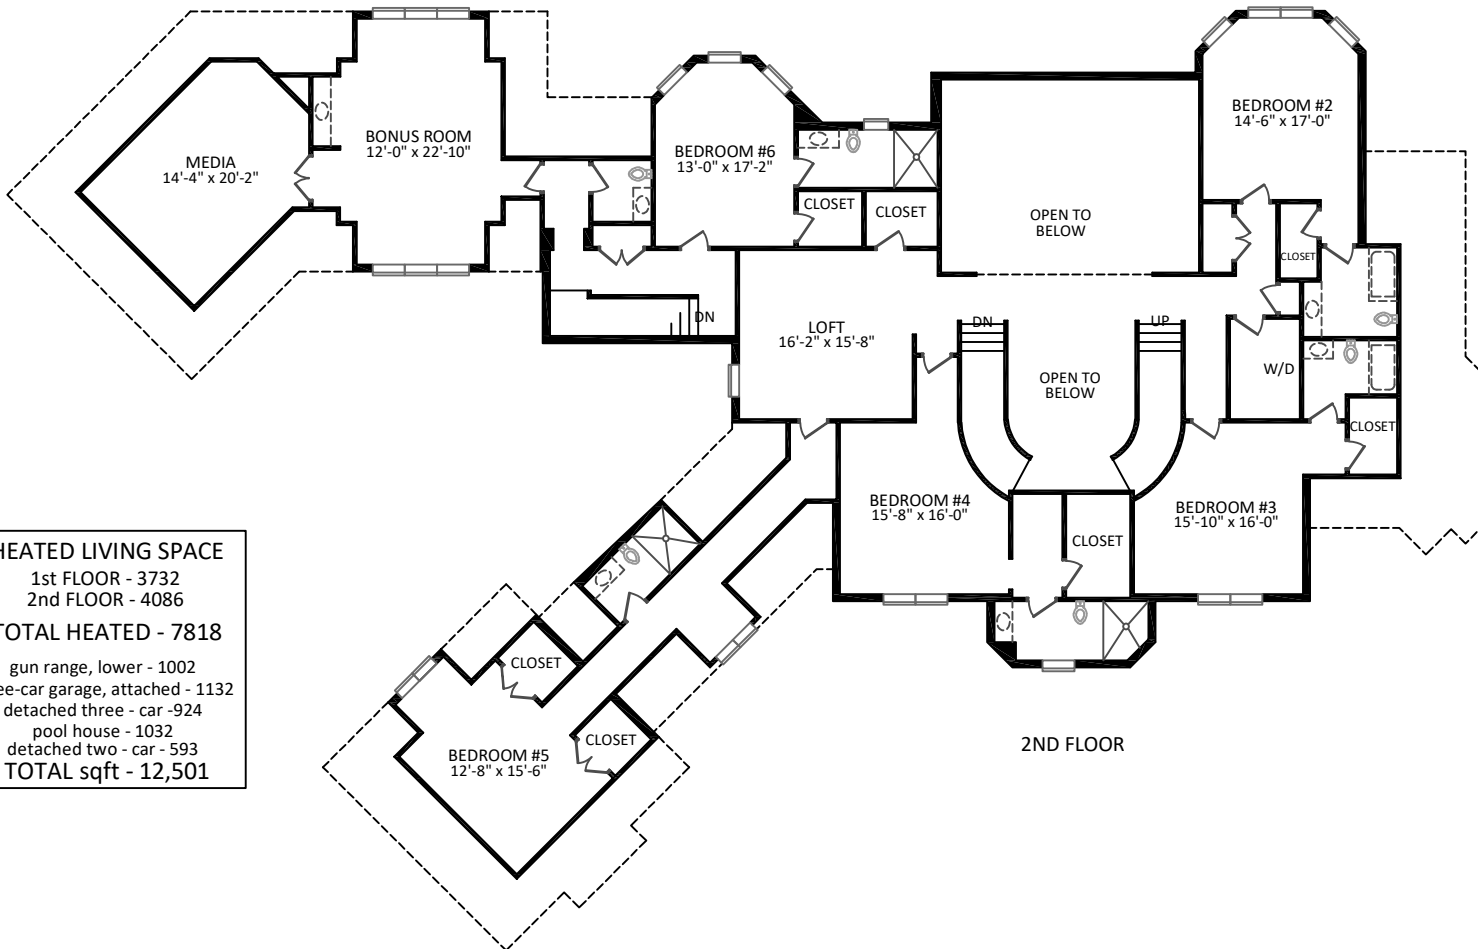

Steel Truss Engineering

HEATED LIVING SPACE
1st FLOOR - 3732
2nd FLOOR - 4086
TOTAL HEATED - 7818
gun range, lower - 1002
three-car garage, attached - 1132
detached three - car - 924
pool house - 1032
detached two - car - 593
TOTAL sqft - 12,501

9044 ISLAND POINT

HEATED LIVING SPACE
 1st FLOOR - 3732
 2nd FLOOR - 4086
TOTAL HEATED - 7818
 gun range, lower - 1002
 three-car garage, attached - 1132
 detached three - car - 924
 pool house - 1032
 detached two - car - 593
TOTAL sqft - 12,501