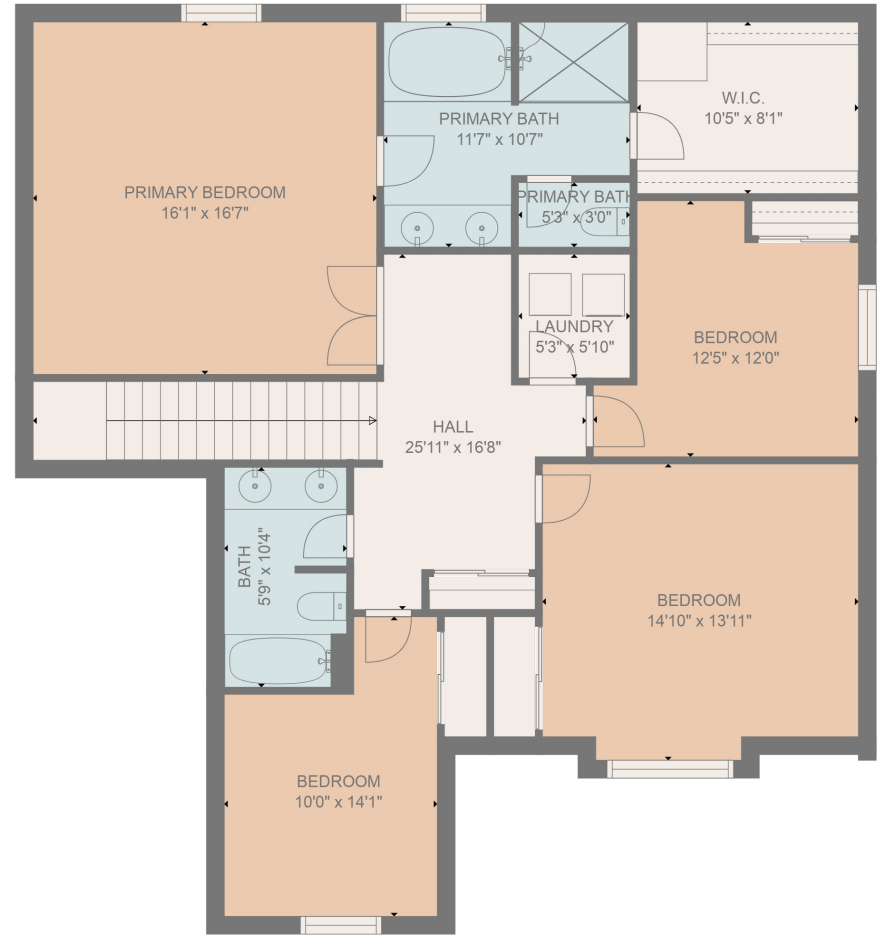

FLOOR 1

FLOOR 2

Total scanned area: 2987 sq. ft

MEASUREMENTS ARE DEEMED HIGHLY RELIABLE BUT NOT GUARANTEED

Total scanned area: 2987 sq. ft

MEASUREMENTS ARE DEEMED HIGHLY RELIABLE BUT NOT GUARANTEED

Total scanned area: 2987 sq. ft