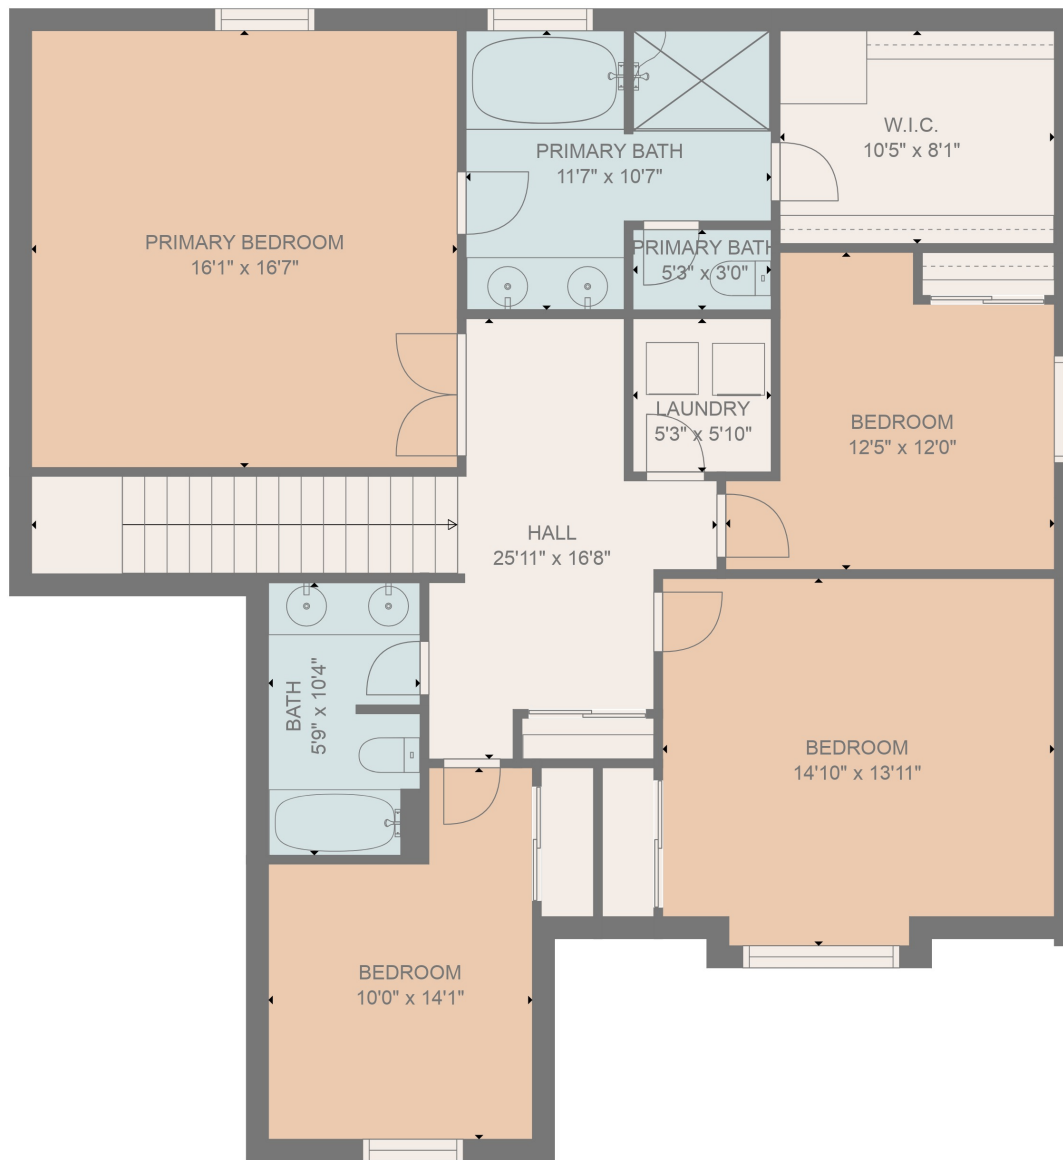

FLOOR 1

FLOOR 2

Total scanned area: 2987 sq. ft

MEASUREMENTS ARE DEEMED HIGHLY RELIABLE BUT NOT GUARANTEED

Total scanned area: 2987 sq. ft

MEASUREMENTS ARE DEEMED HIGHLY RELIABLE BUT NOT GUARANTEED

Total scanned area: 2987 sq. ft