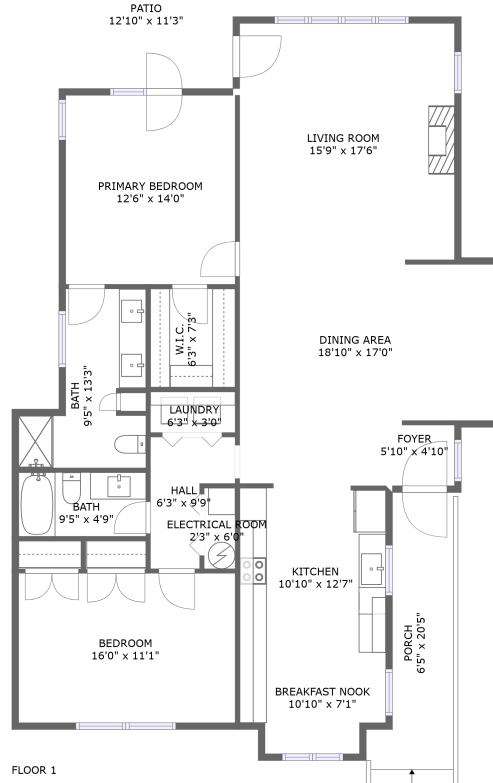

## Property Summary

 **0** garages

 **2** bedrooms

 **2** bathrooms

 **0** half baths

 **1** floors

 **1,523** Gross Living Area sqft

 **1,787** total sqft

## Room Dimensions

Floor 1

Total sqft: 1787

Living area: 1523

#	Room name	Dimensions	Area (sqft)	Counted as Living Area
1	Hall	6'3" x 9'9"	44 sq. ft	Yes
2	Foyer	5'10" x 4'10"	27 sq. ft	Yes
3	Bath	9'5" x 4'9"	44 sq. ft	Yes
4	Patio	12'10" x 11'3"	146 sq. ft	No
5	Primary Bedroom	12'6" x 14'0"	175 sq. ft	Yes
6	Dining Area	18'10" x 17'0"	272 sq. ft	Yes
7	Bath	9'5" x 13'3"	88 sq. ft	Yes
8	W.i.c.	6'3" x 7'3"	46 sq. ft	Yes
9	Porch	6'5" x 20'5"	104 sq. ft	No
10	Bedroom	16'0" x 11'1"	177 sq. ft	Yes
11	Laundry	6'3" x 3'0"	19 sq. ft	Yes

## 2 Floor 1 - Foyer

Dimensions: 5'10" x 4'10"  
Area: 27 sq. ft  
Counted as Living Area:  
Yes

Heated: Yes  
Finished: Yes  
Enclosed: Yes  
Contiguous:  
Yes  
Permitted: Yes  
Wet Space: No  
Addition: No  
Conversion: No