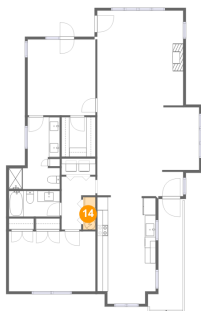

14 Floor 1 - Electrical Room

Dimensions: 2'3" x 6'0"
Area: 14 sq. ft
Counted as Living Area: No

Heated: No
Finished: No
Enclosed: Yes
Contiguous: Yes
Permitted: Yes
Wet Space: No
Addition: No
Conversion: No