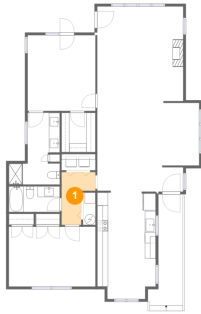

12 Golf Villa, The Waterfront, Moneta, Franklin County, Virginia, United States, 24121

1 Floor 1 - Hall

Dimensions: 6'3" x 9'9"
Area: 44 sq. ft
Counted as Living Area:
Yes

Heated: Yes
Finished: Yes
Enclosed: Yes
Contiguous:
Yes
Permitted: Yes
Wet Space: No
Addition: No
Conversion: No