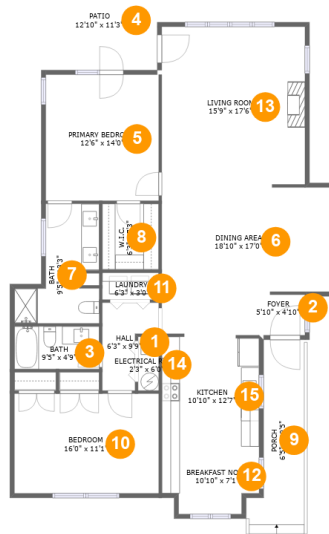

12 Golf Villa, The Waterfront, Moneta, Franklin County, Virginia, United States, 24121

Room Dimensions

Floor 1

Total sqft: 1787

Living area: 1523

#	Room name	Dimensions	Area (sqft)	Counted as Living Area
1	Hall	6'3" x 9'9"	44 sq. ft	Yes
2	Foyer	5'10" x 4'10"	27 sq. ft	Yes
3	Bath	9'5" x 4'9"	44 sq. ft	Yes
4	Patio	12'10" x 11'3"	146 sq. ft	No
5	Primary Bedroom	12'6" x 14'0"	175 sq. ft	Yes
6	Dining Area	18'10" x 17'0"	272 sq. ft	Yes
7	Bath	9'5" x 13'3"	88 sq. ft	Yes
8	W.i.c.	6'3" x 7'3"	46 sq. ft	Yes
9	Porch	6'5" x 20'5"	104 sq. ft	No
10	Bedroom	16'0" x 11'1"	177 sq. ft	Yes
11	Laundry	6'3" x 3'0"	19 sq. ft	Yes

Scan captured on Sat, 20 Jul 2024 12:35:35 GMT

Information is calculated by CubiCasa technology; deemed highly reliable but not guaranteed.