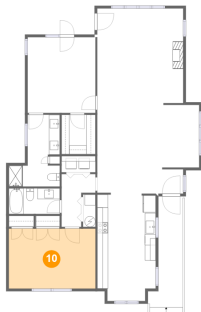

10 Floor 1 - Bedroom

Dimensions: 16'0" x 11'1"
Area: 177 sq. ft
Counted as Living Area: Yes

Heated: Yes
Finished: Yes
Enclosed: Yes
Contiguous: Yes
Permitted: Yes
Wet Space: No
Addition: No
Conversion: No