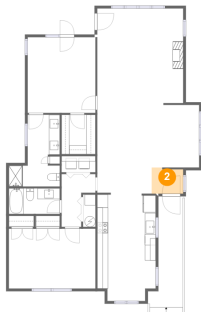

# 12 Golf Villa, The Waterfront, Moneta, Franklin County, Virginia, United States, 24121

#	Room name	Dimensions	Area (sqft)	Counted as Living Area
12	Breakfast Nook	10'10" x 7'1"	68 sq. ft	Yes
13	Living Room	15'9" x 17'6"	275 sq. ft	Yes
14	Electrical Room	2'3" x 6'0"	14 sq. ft	No
15	Kitchen	10'10" x 12'7"	134 sq. ft	Yes

## 1 Floor 1 - Hall

Dimensions: 6'3" x 9'9"  
Area: 44 sq. ft  
Counted as Living Area:  
Yes

Heated: Yes  
Finished: Yes  
Enclosed: Yes  
Contiguous:  
Yes  
Permitted: Yes  
Wet Space: No  
Addition: No  
Conversion: No

## 2 Floor 1 - Foyer

Dimensions: 5'10" x 4'10"  
Area: 27 sq. ft  
Counted as Living Area:  
Yes

Heated: Yes  
Finished: Yes  
Enclosed: Yes  
Contiguous:  
Yes  
Permitted: Yes  
Wet Space: No  
Addition: No  
Conversion: No