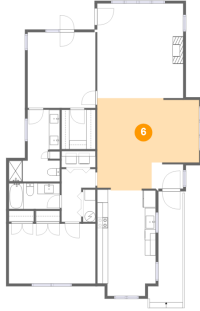

12 Golf Villa, The Waterfront, Moneta, Franklin County, Virginia, United States, 24121

6 Floor 1 - Dining Area

Dimensions: 18'10" x 17'0"
Area: 272 sq. ft
Counted as Living Area:
Yes

Heated: Yes
Finished: Yes
Enclosed: Yes
Contiguous:
Yes
Permitted: Yes
Wet Space: No
Addition: No
Conversion: No