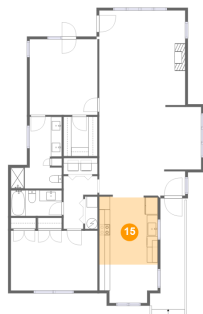

12 Golf Villa, The Waterfront, Moneta, Franklin County, Virginia, United States, 24121

15 Floor 1 - Kitchen

Dimensions: 10'10" x 12'7"
Area: 134 sq. ft
Counted as Living Area:
Yes

Heated: Yes
Finished: Yes
Enclosed: Yes
Contiguous:
Yes
Permitted: Yes
Wet Space: No
Addition: No
Conversion: No