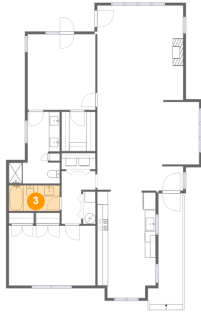

12 Golf Villa, The Waterfront, Moneta, Franklin County, Virginia, United States, 24121

3 Floor 1 - Bath

Dimensions: 9'5" x 4'9"
Area: 44 sq. ft
Counted as Living Area:
Yes

Heated: Yes
Finished: Yes
Enclosed: Yes
Contiguous:
Yes
Permitted: Yes
Wet Space: Yes
Addition: No
Conversion: No