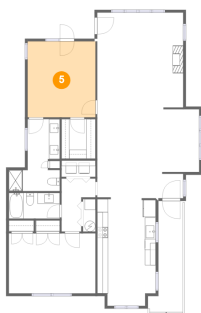

5 Floor 1 - Primary Bedroom

Dimensions: 12'6" x 14'0"
Area: 175 sq. ft
Counted as Living Area:
Yes

Heated: Yes
Finished: Yes
Enclosed: Yes
Contiguous:
Yes
Permitted: Yes
Wet Space: No
Addition: No
Conversion: No