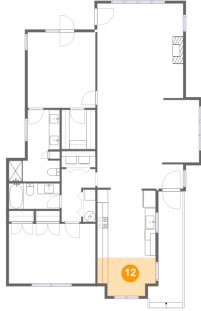

12 Golf Villa, The Waterfront, Moneta, Franklin County, Virginia, United States, 24121

12 Floor 1 - Breakfast Nook

Dimensions: 10'10" x 7'1"
Area: 68 sq. ft
Counted as Living Area:
Yes

Heated: Yes
Finished: Yes
Enclosed: Yes
Contiguous:
Yes
Permitted: Yes
Wet Space: No
Addition: No
Conversion: No