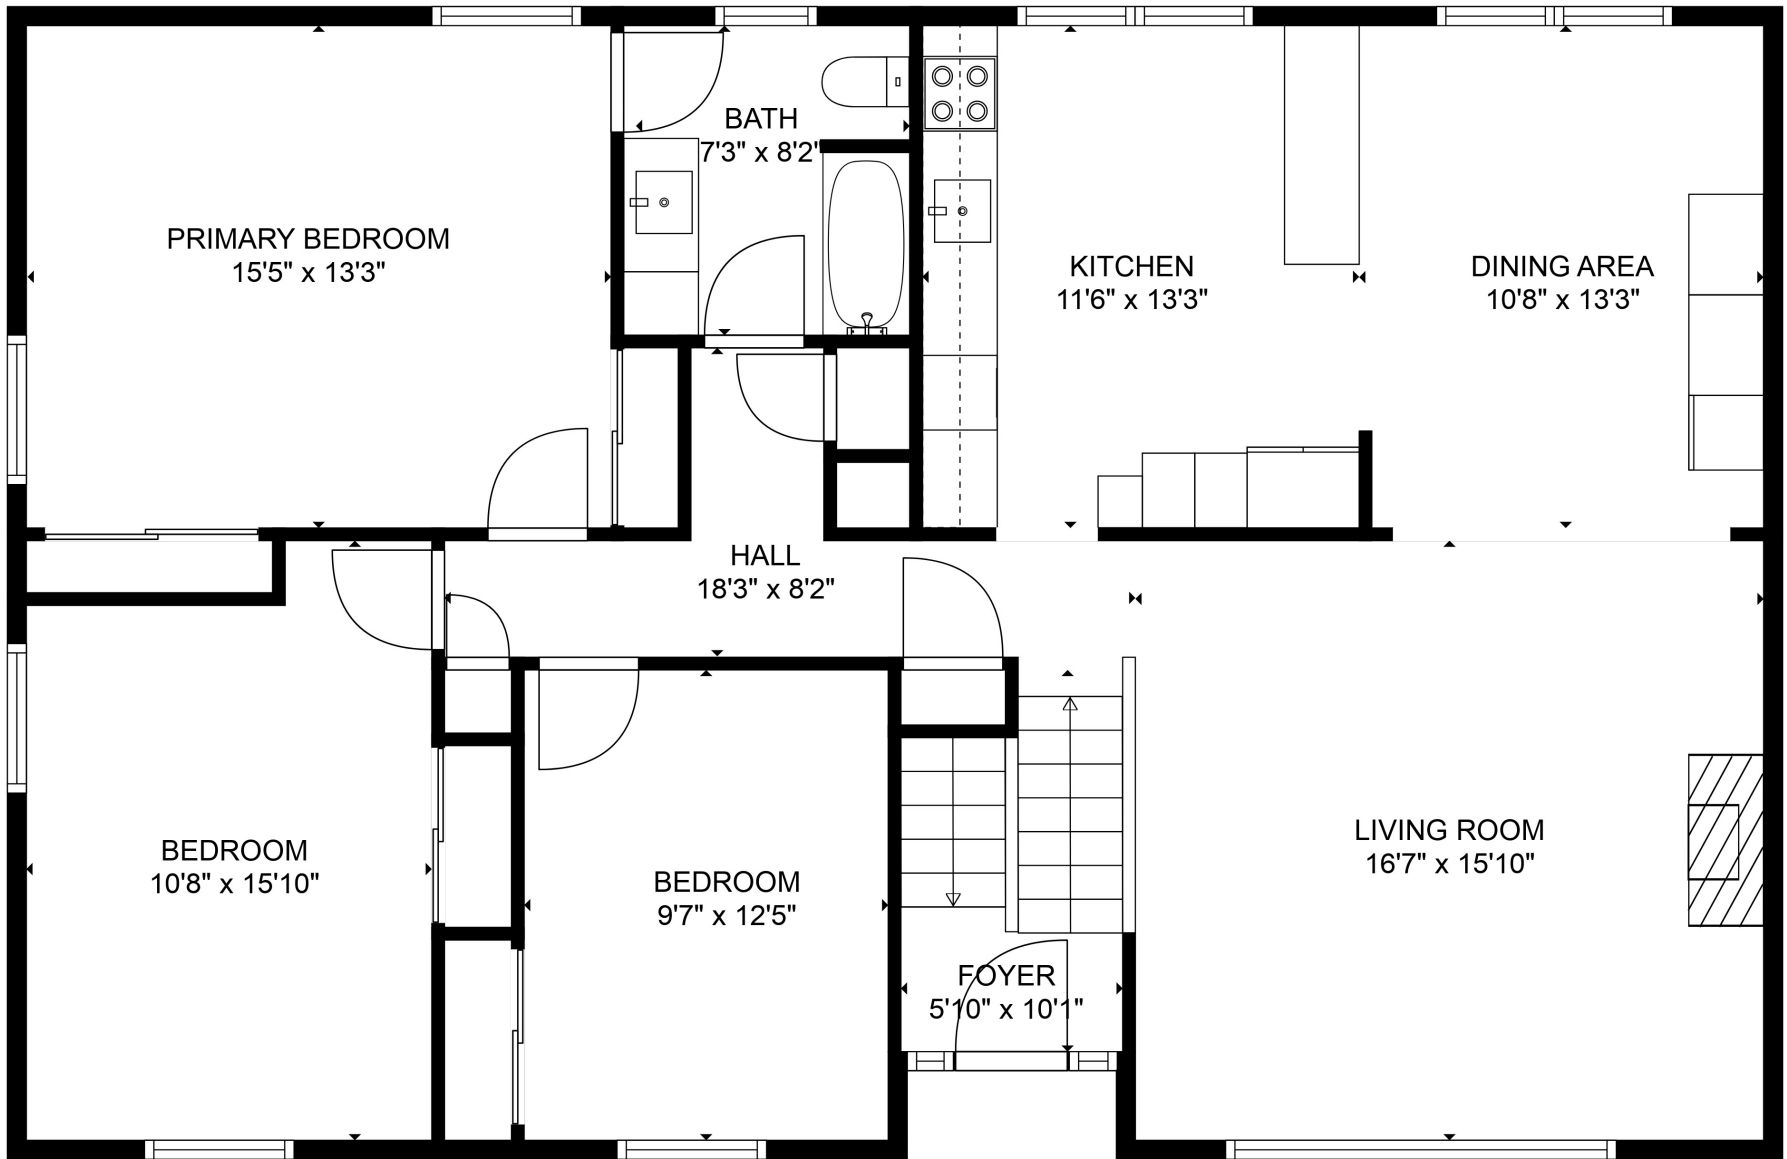

FLOOR 2

FLOOR 1

GROSS INTERNAL AREA
 FLOOR 1: 605 sq. ft, FLOOR 2: 1331 sq. ft
 EXCLUDED AREAS: GARAGE: 507 sq. ft
 TOTAL: 1936 sq. ft
 SIZES AND DIMENSIONS ARE APPROXIMATE, ACTUAL MAY VARY.

GROSS INTERNAL AREA
 FLOOR 1: 605 sq. ft, FLOOR 2: 1331 sq. ft
 EXCLUDED AREAS: GARAGE: 507 sq. ft
 TOTAL: 1936 sq. ft
 SIZES AND DIMENSIONS ARE APPROXIMATE, ACTUAL MAY VARY.

GROSS INTERNAL AREA
 FLOOR 1: 605 sq. ft, FLOOR 2: 1331 sq. ft
 EXCLUDED AREAS: GARAGE: 507 sq. ft
 TOTAL: 1936 sq. ft
 SIZES AND DIMENSIONS ARE APPROXIMATE, ACTUAL MAY VARY.