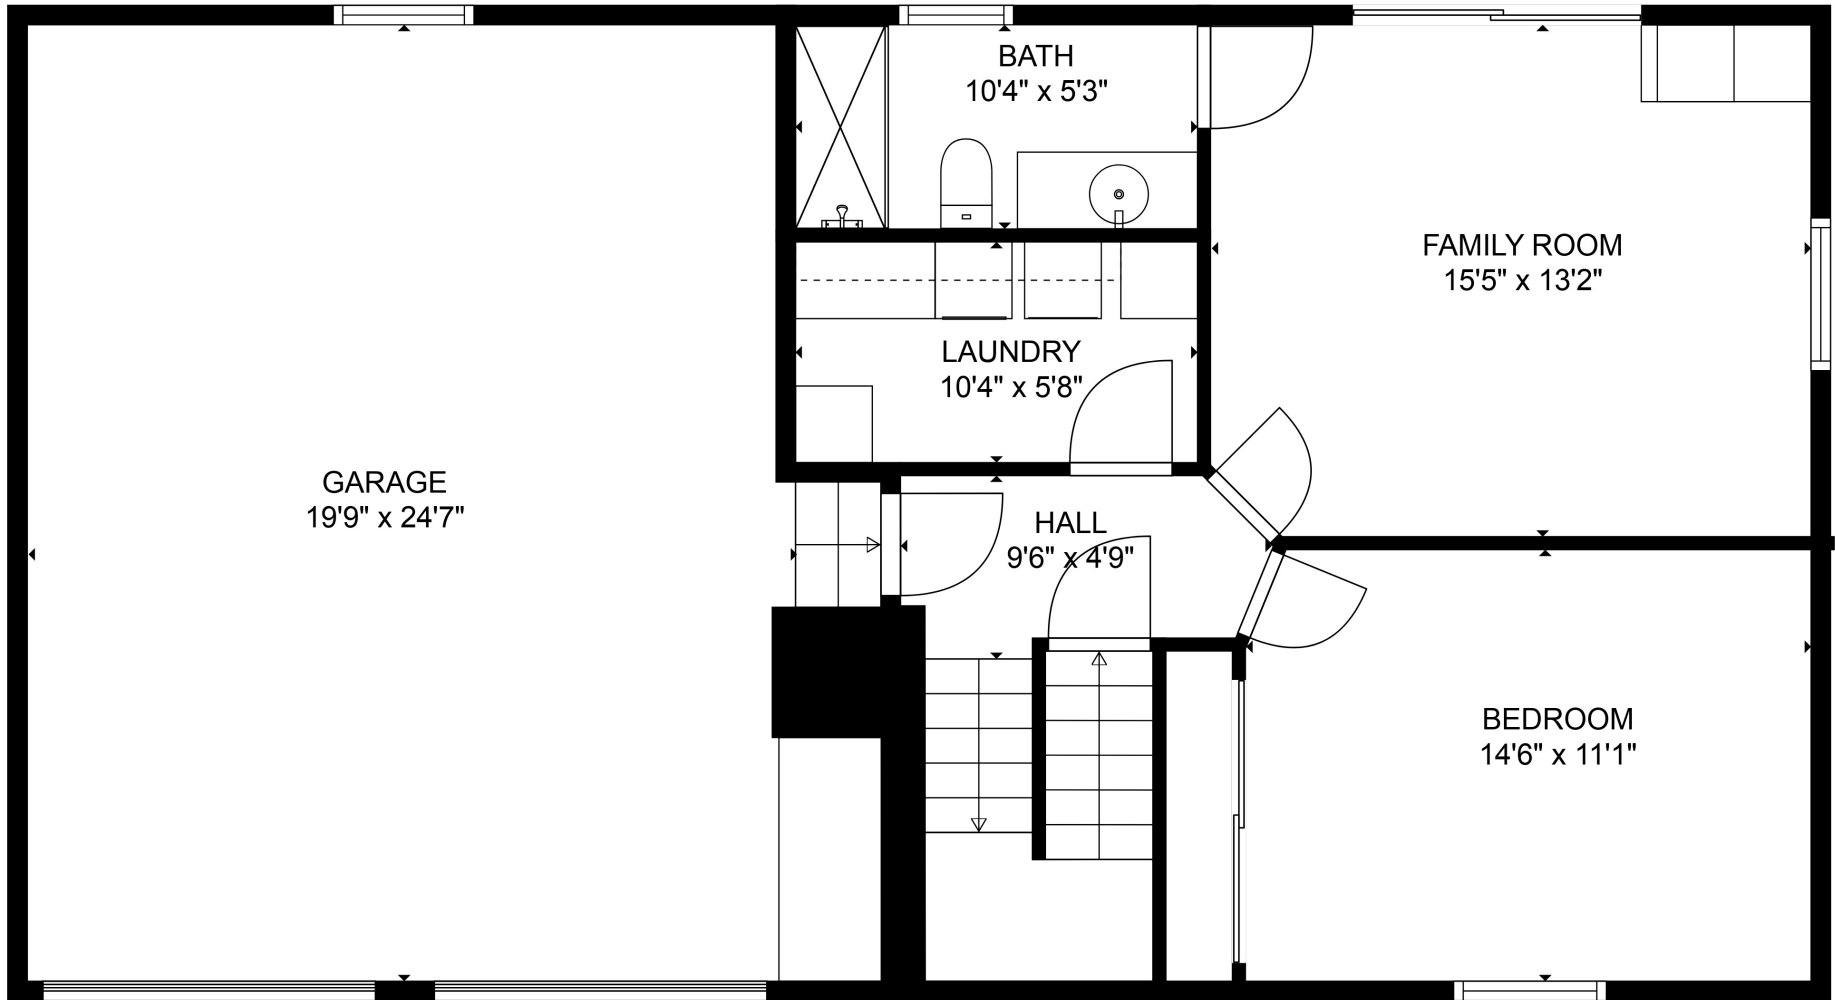

FLOOR 2

FLOOR 1

GROSS INTERNAL AREA
 FLOOR 1: 605 sq. ft, FLOOR 2: 1331 sq. ft
 EXCLUDED AREAS: GARAGE: 507 sq. ft
 TOTAL: 1936 sq. ft
 SIZES AND DIMENSIONS ARE APPROXIMATE, ACTUAL MAY VARY.

GROSS INTERNAL AREA
 FLOOR 1: 605 sq. ft, FLOOR 2: 1331 sq. ft
 EXCLUDED AREAS: GARAGE: 507 sq. ft
 TOTAL: 1936 sq. ft
 SIZES AND DIMENSIONS ARE APPROXIMATE, ACTUAL MAY VARY.

GROSS INTERNAL AREA
 FLOOR 1: 605 sq. ft, FLOOR 2: 1331 sq. ft
 EXCLUDED AREAS: GARAGE: 507 sq. ft
 TOTAL: 1936 sq. ft
 SIZES AND DIMENSIONS ARE APPROXIMATE, ACTUAL MAY VARY.