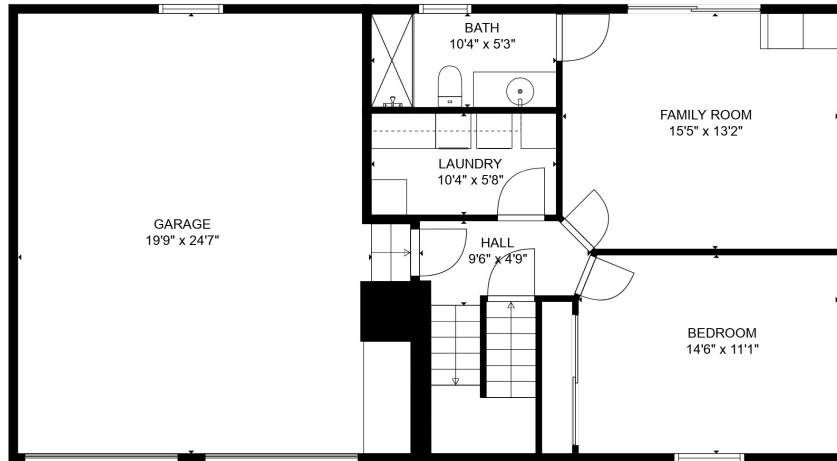

FLOOR 2

FLOOR 1

GROSS INTERNAL AREA
 FLOOR 1: 605 sq. ft, FLOOR 2: 1331 sq. ft
 EXCLUDED AREAS: GARAGE: 507 sq. ft
 TOTAL: 1936 sq. ft
 SIZES AND DIMENSIONS ARE APPROXIMATE, ACTUAL MAY VARY.

GROSS INTERNAL AREA
 FLOOR 1: 605 sq. ft, FLOOR 2: 1331 sq. ft
 EXCLUDED AREAS: GARAGE: 507 sq. ft
 TOTAL: 1936 sq. ft
 SIZES AND DIMENSIONS ARE APPROXIMATE, ACTUAL MAY VARY.

GROSS INTERNAL AREA
 FLOOR 1: 605 sq. ft, FLOOR 2: 1331 sq. ft
 EXCLUDED AREAS: GARAGE: 507 sq. ft
 TOTAL: 1936 sq. ft
 SIZES AND DIMENSIONS ARE APPROXIMATE, ACTUAL MAY VARY.