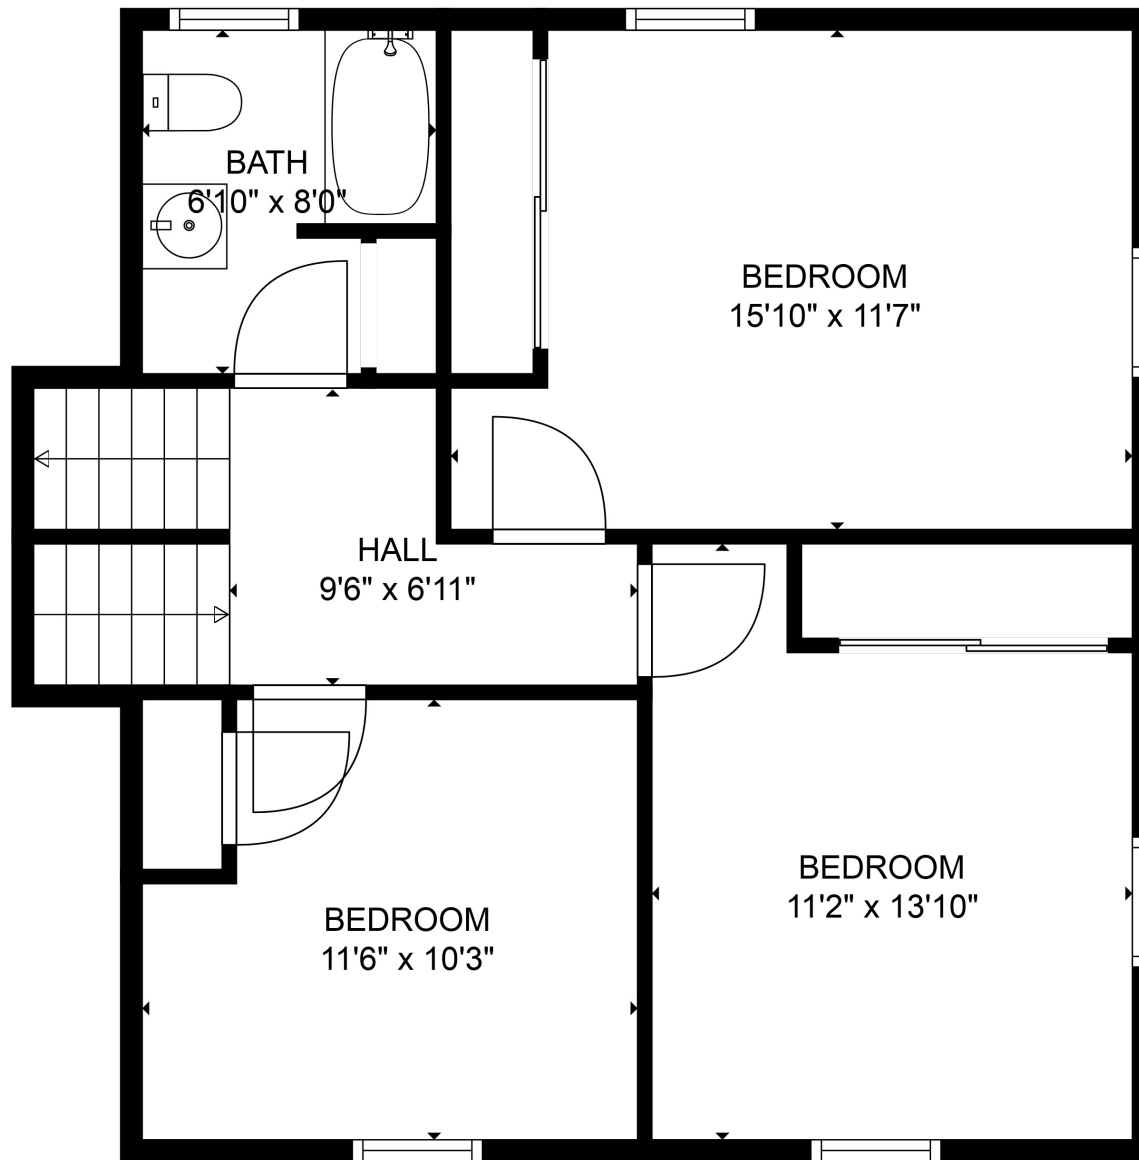

FLOOR 2

FLOOR 3

FLOOR 1

FLOOR 4

Total scanned area: 3049 sq. ft

Total scanned area: 3049 sq. ft