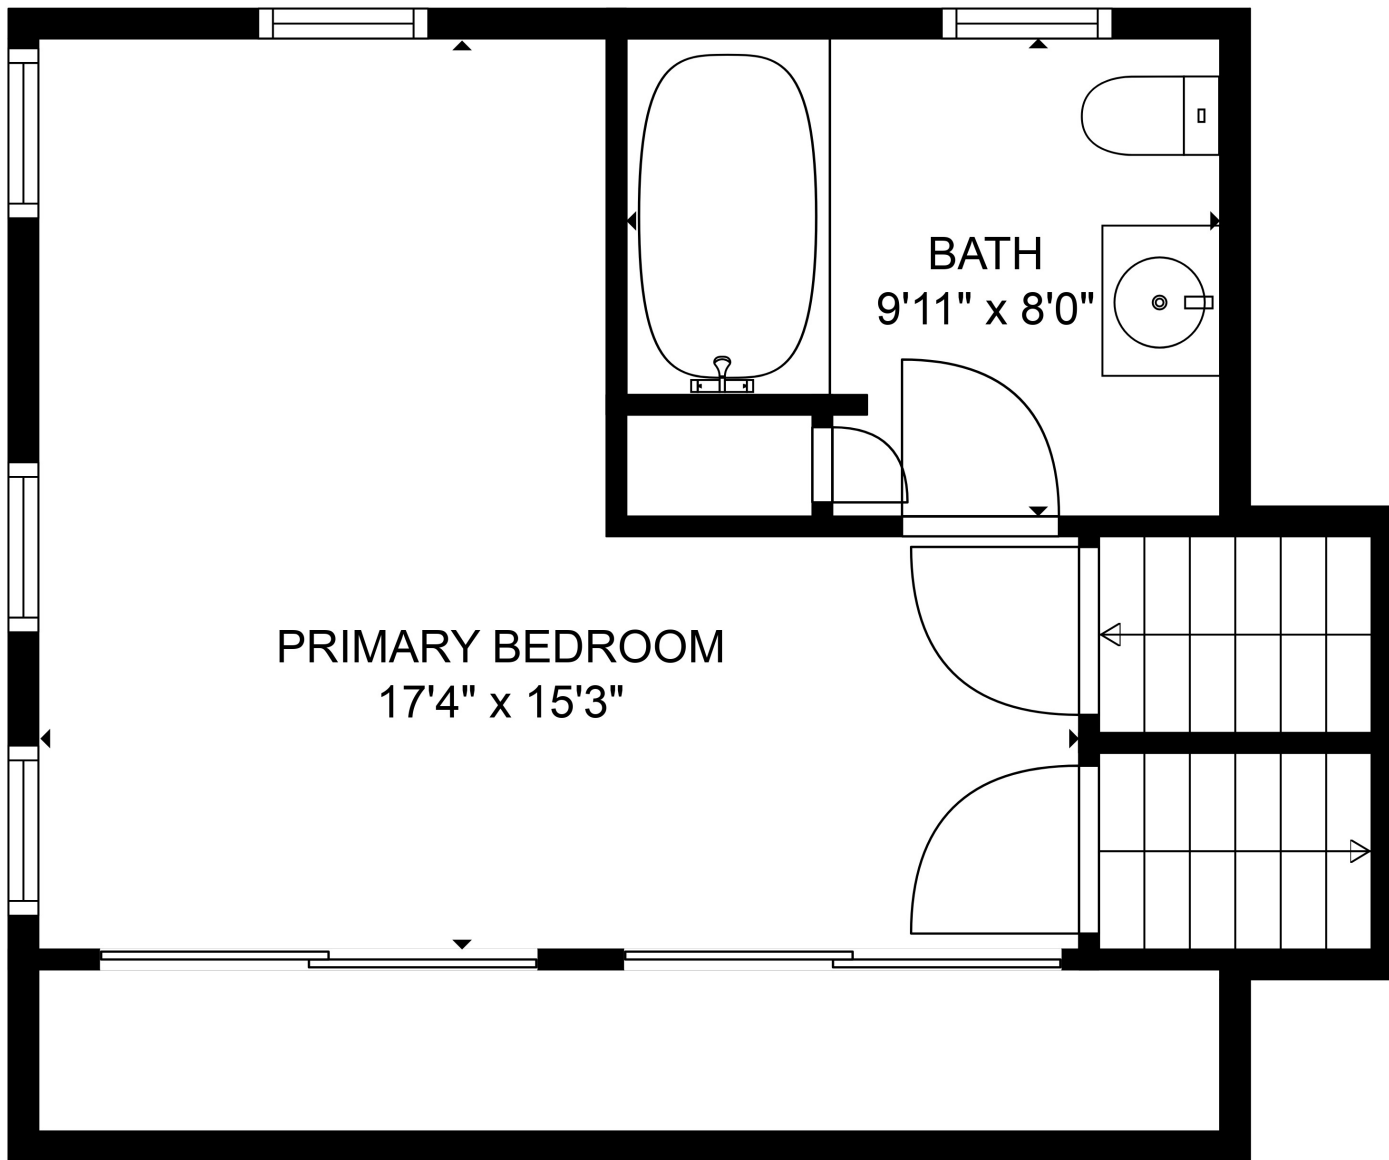

FLOOR 2

FLOOR 3

FLOOR 1

FLOOR 4

Total scanned area: 3049 sq. ft

Total scanned area: 3049 sq. ft