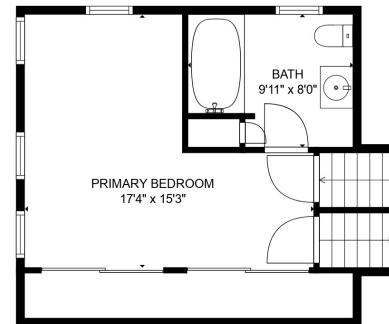

FLOOR 2

FLOOR 3

FLOOR 1

FLOOR 4

Total scanned area: 3049 sq. ft

Total scanned area: 3049 sq. ft